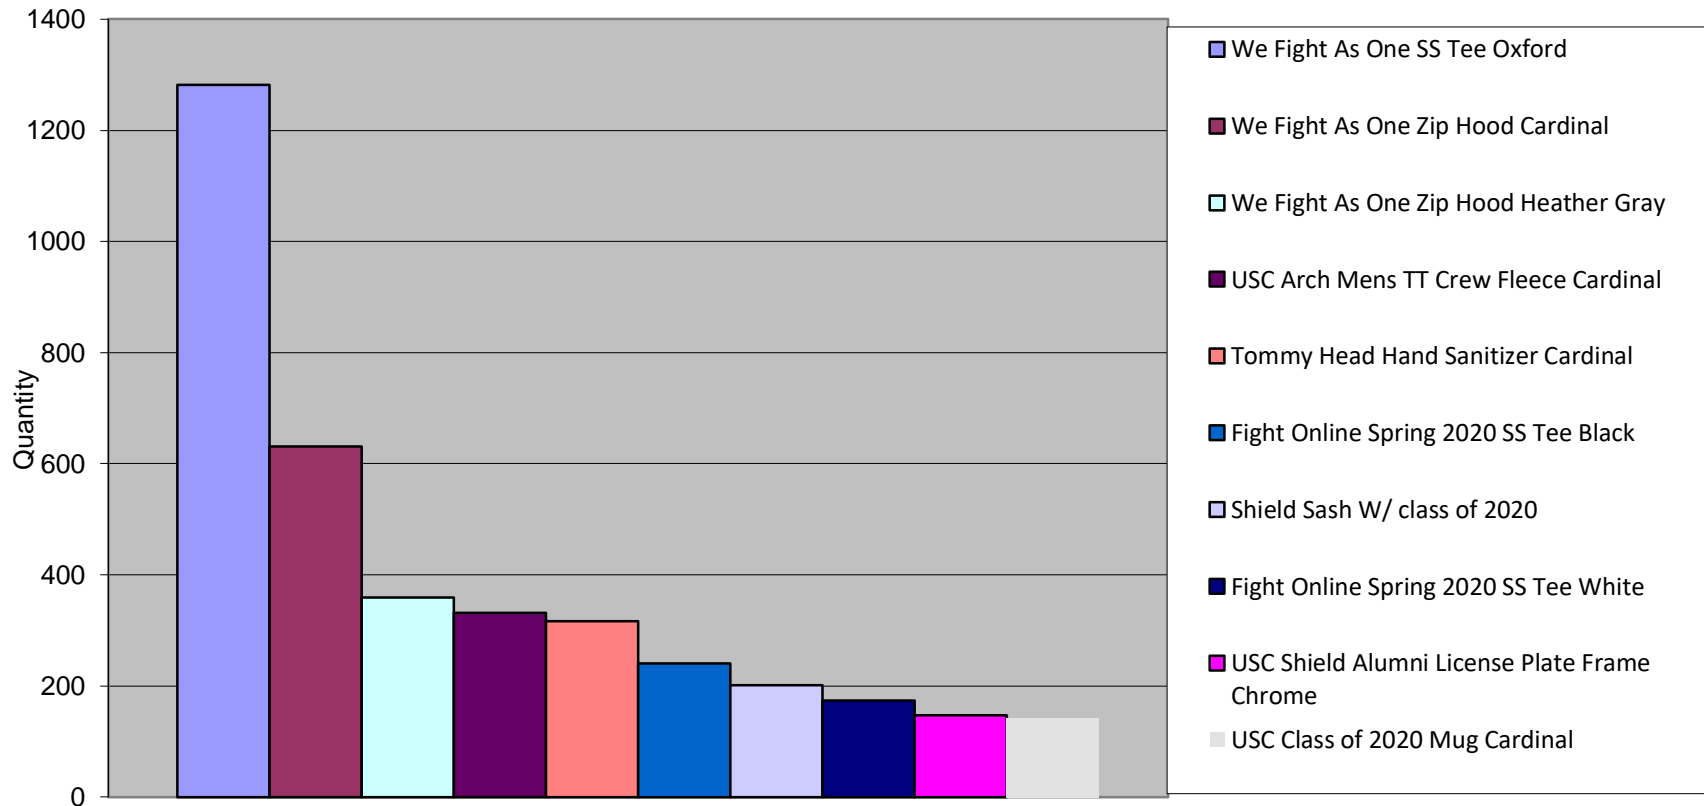

Website Reports April 2020

Average Time Spent on Website - HSP Micro Sites

Website Reports April 2020

Average Time Spent on Website - Other Sites

| | Figueroa Press | Weddings at USC | Custom-publishing |
|----------|----------------|-----------------|-------------------|
| ■ Oct-19 | 1:19 | 1:27 | 2:23 |
| ■ Nov-19 | 0:47 | 2:16 | 3:00 |
| ■ Dec-19 | 0:45 | 2:29 | 3:07 |
| □ Jan-20 | 1:03 | 2:31 | 0:01 |
| ■ Feb-20 | 0:30 | 1:44 | 0:00 |
| ■ Mar-20 | 7:45 | 1:40 | 0:00 |
| ■ Apr-20 | 0:27 | 1:32 | 0:00 |

Website Reports April 2020

Bookstore Charts
10 Most Viewed Pages - April 2020

Website Reports April 2020

Bookstore Charts
10 Most Purchased Products April 2020

Customer Satisfaction Report April 2020

Customer Satisfaction