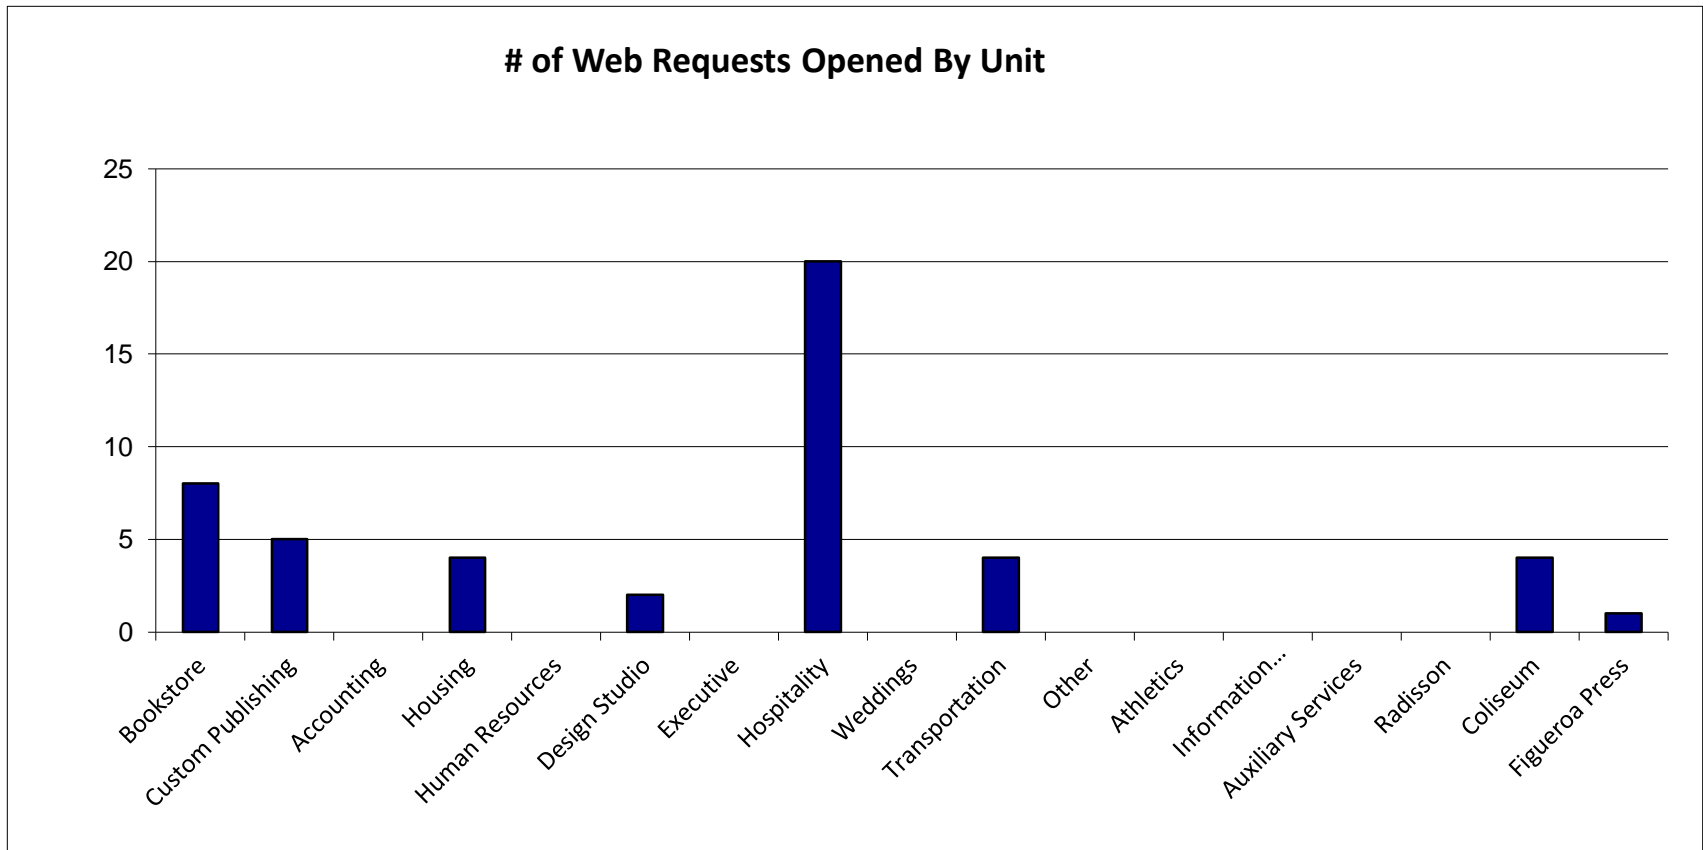

Service Desk Reports April 2020

Service Desk Reports April 2020

Service Desk Reports April 2020

Website Reports April 2020

April 2020 Traffic Sources - BU Main Sites

| | aux.usc.edu | Bookstore | Housing | Hospitality | Transportation | Coliseum |
|-----------------|-------------|-----------|---------|-------------|----------------|----------|
| Search Engine | 172 | 44,106 | 52,296 | 13,621 | 5,699 | 2,884 |
| Referring Sites | 42 | 5,014 | 4,070 | 1,117 | 772 | 146 |
| Direct Traffic | 62 | 21,653 | 12,105 | 5,616 | 2,996 | 1,142 |
| Campaigns | 16 | 42,096 | 289 | 115 | 160 | 32 |