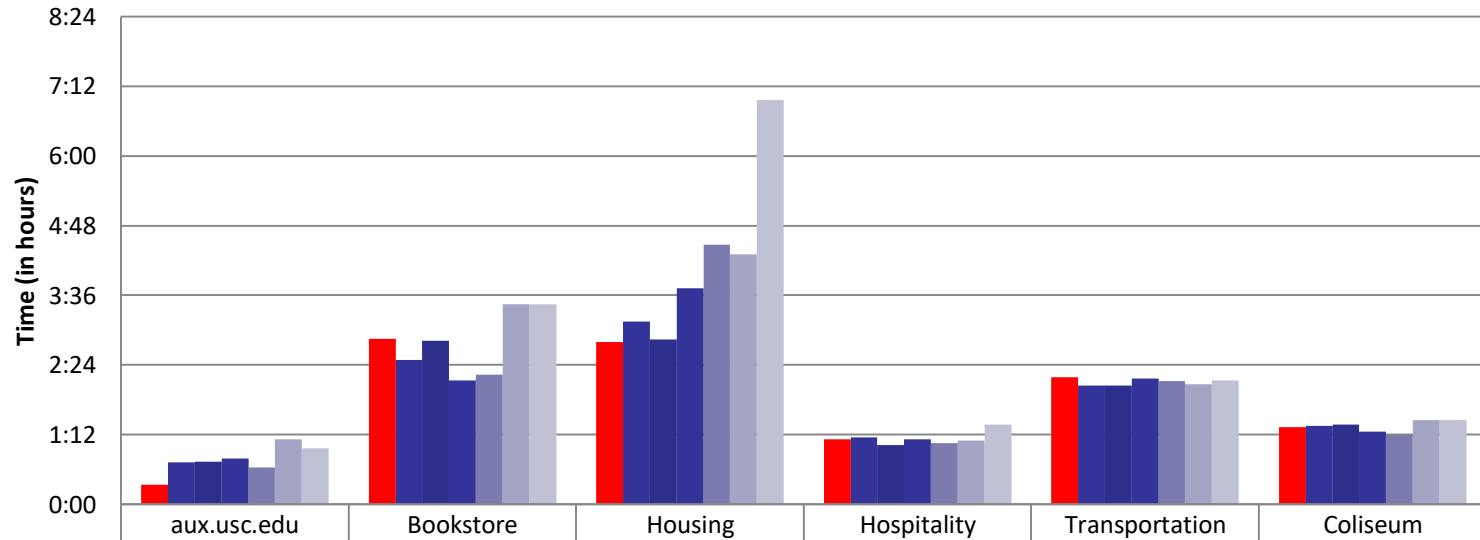

Website Reports April 2020

Average Time Spent on Website - BU Main Sites

| | aux.usc.edu | Bookstore | Housing | Hospitality | Transportation | Coliseum |
|----------|-------------|-----------|---------|-------------|----------------|----------|
| ■ Oct-19 | 0:20 | 2:51 | 2:48 | 1:07 | 2:11 | 1:20 |
| ■ Nov-19 | 0:43 | 2:29 | 3:09 | 1:09 | 2:03 | 1:21 |
| ■ Dec-19 | 0:44 | 2:49 | 2:50 | 1:01 | 2:03 | 1:22 |
| ■ Jan-20 | 0:47 | 2:08 | 3:43 | 1:07 | 2:10 | 1:15 |
| ■ Feb-20 | 0:38 | 2:14 | 4:28 | 1:03 | 2:07 | 1:12 |
| ■ Mar-20 | 1:07 | 3:27 | 4:18 | 1:06 | 2:04 | 1:27 |
| ■ Apr-20 | 0:58 | 3:27 | 6:58 | 1:22 | 2:08 | 1:27 |