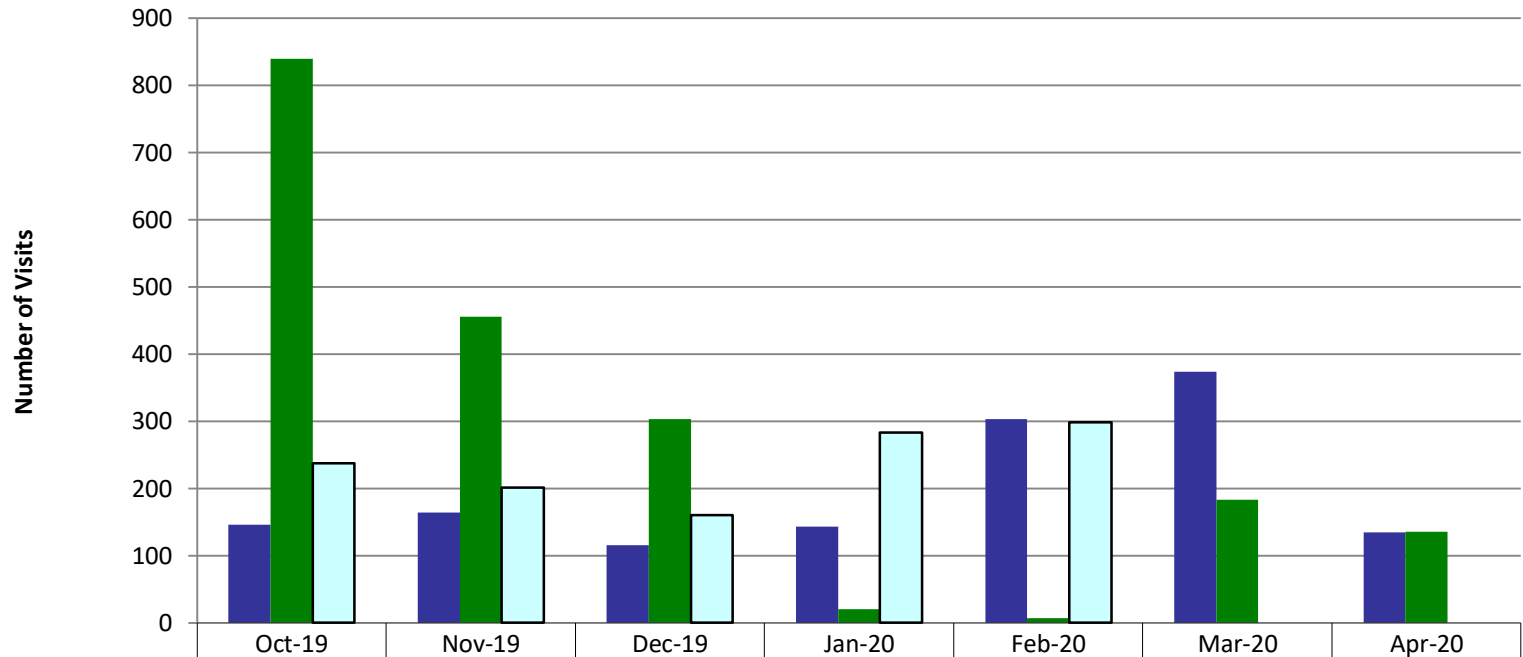

Website Reports April 2020

Web Visits Per Month - Other Sites

■ Figueroa Press	146	164	116	143	303	374	135
■ Weddings at USC	839	456	303	20	7	183	136
■ Custom-publishing	237	201	160	283	298	0	0