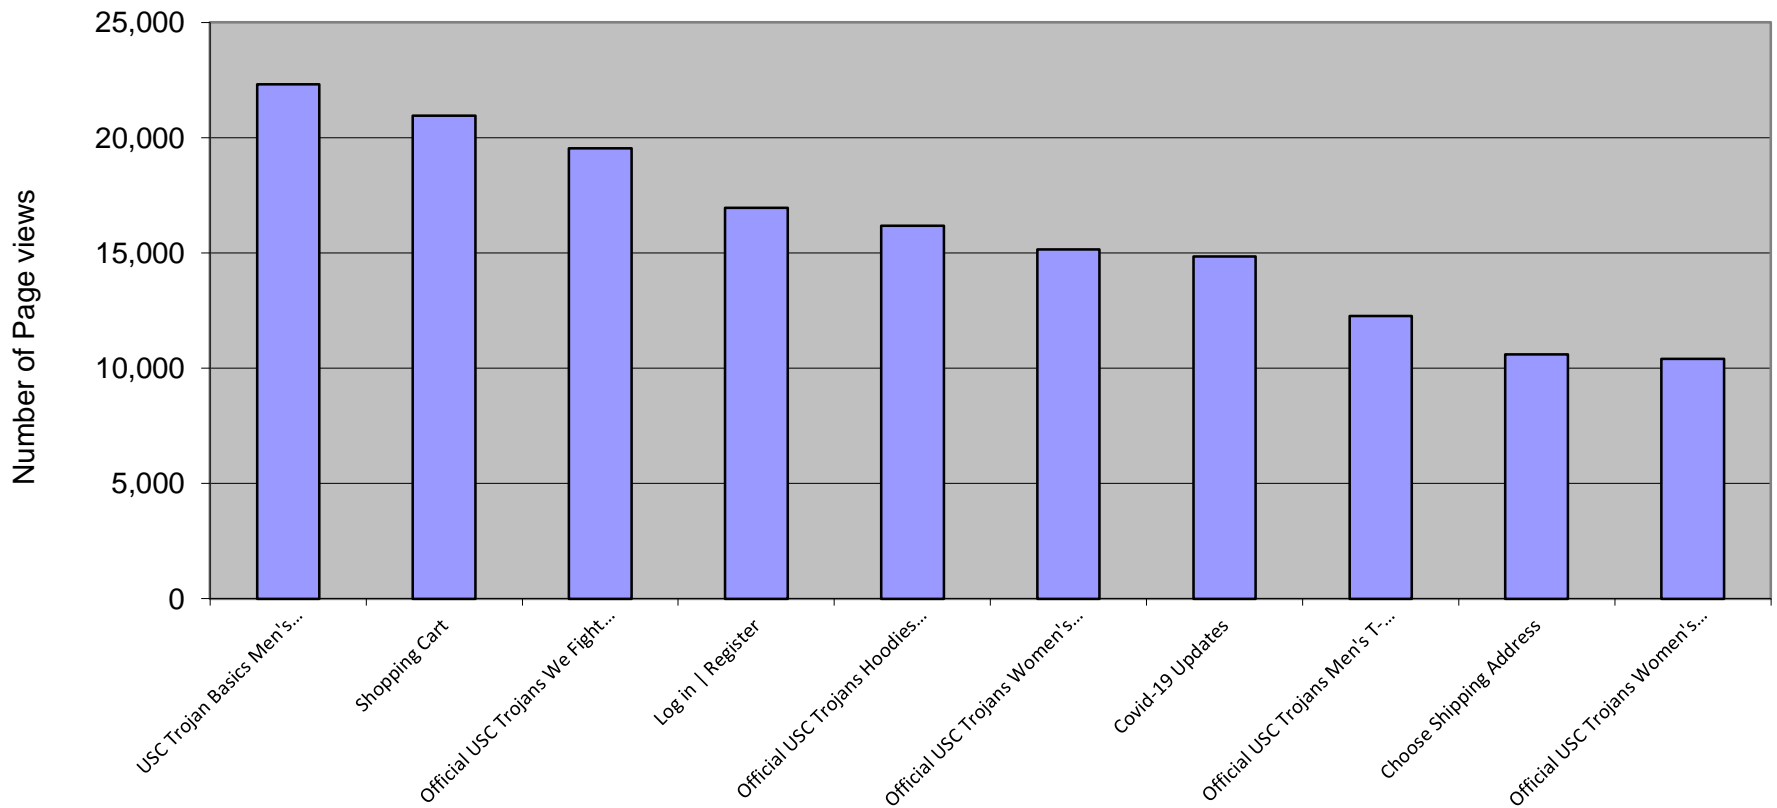

Website Reports April 2020

Bookstore Charts
10 Most Viewed Pages - April 2020