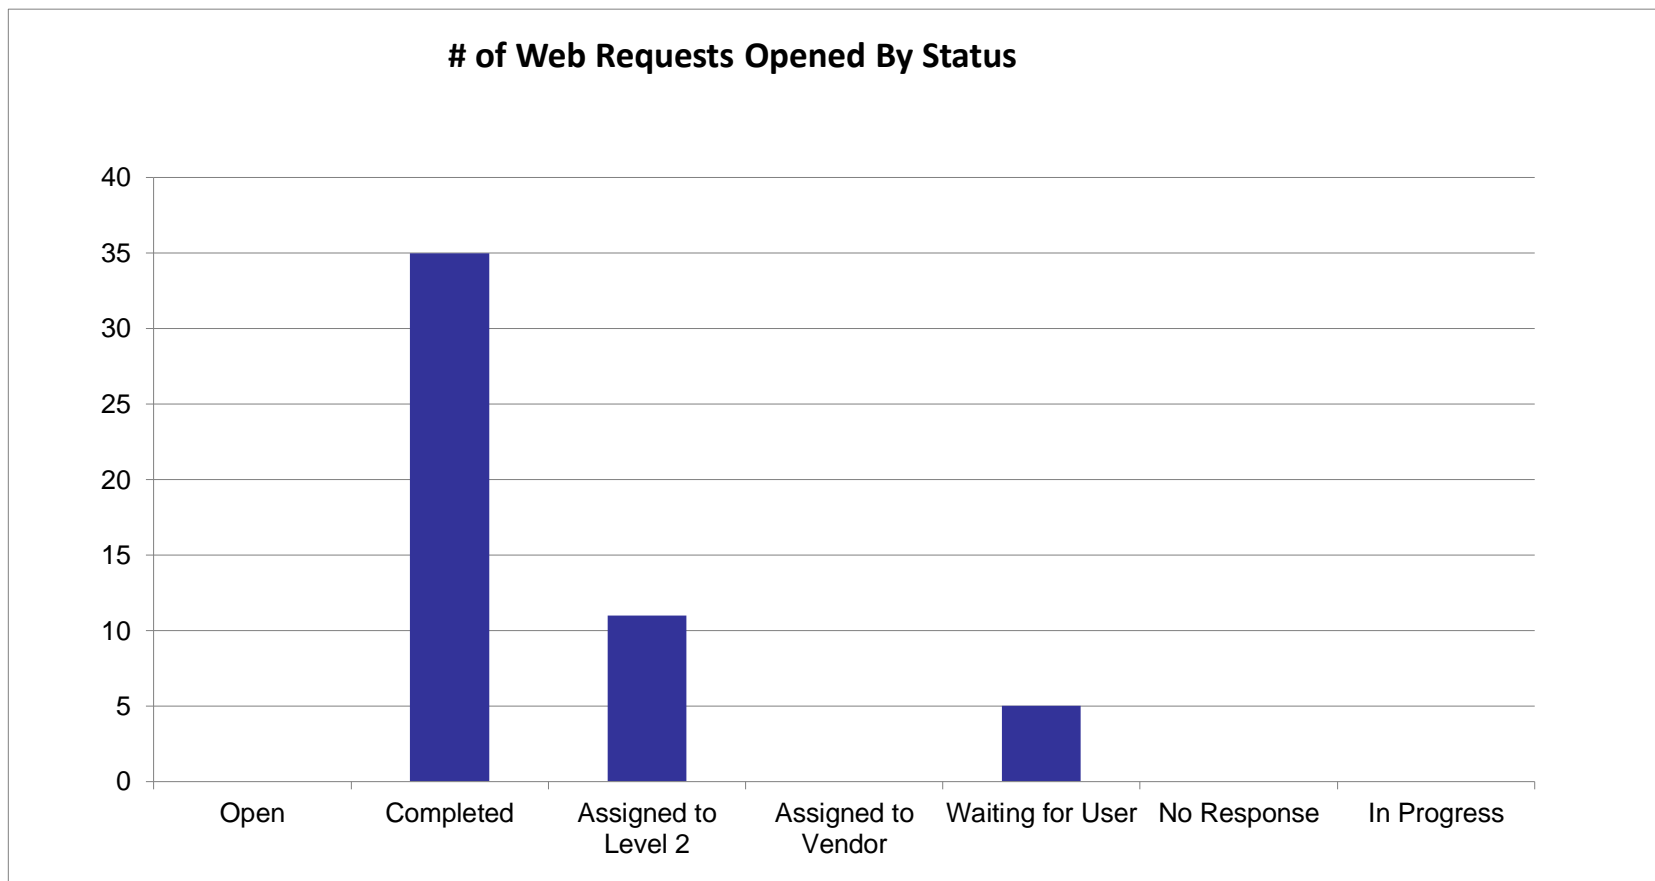

Service Desk Reports April 2020

Service Desk Reports April 2020

Service Desk Reports April 2020

Website Reports April 2020

April 2020 Traffic Sources - BU Main Sites

| | aux.usc.edu | Bookstore | Housing | Hospitality | Transportation | Coliseum |
|-----------------|-------------|-----------|---------|-------------|----------------|----------|
| Search Engine | 172 | 44,106 | 52,296 | 13,621 | 5,699 | 2,884 |
| Referring Sites | 42 | 5,014 | 4,070 | 1,117 | 772 | 146 |
| Direct Traffic | 62 | 21,653 | 12,105 | 5,616 | 2,996 | 1,142 |
| Campaigns | 16 | 42,096 | 289 | 115 | 160 | 32 |