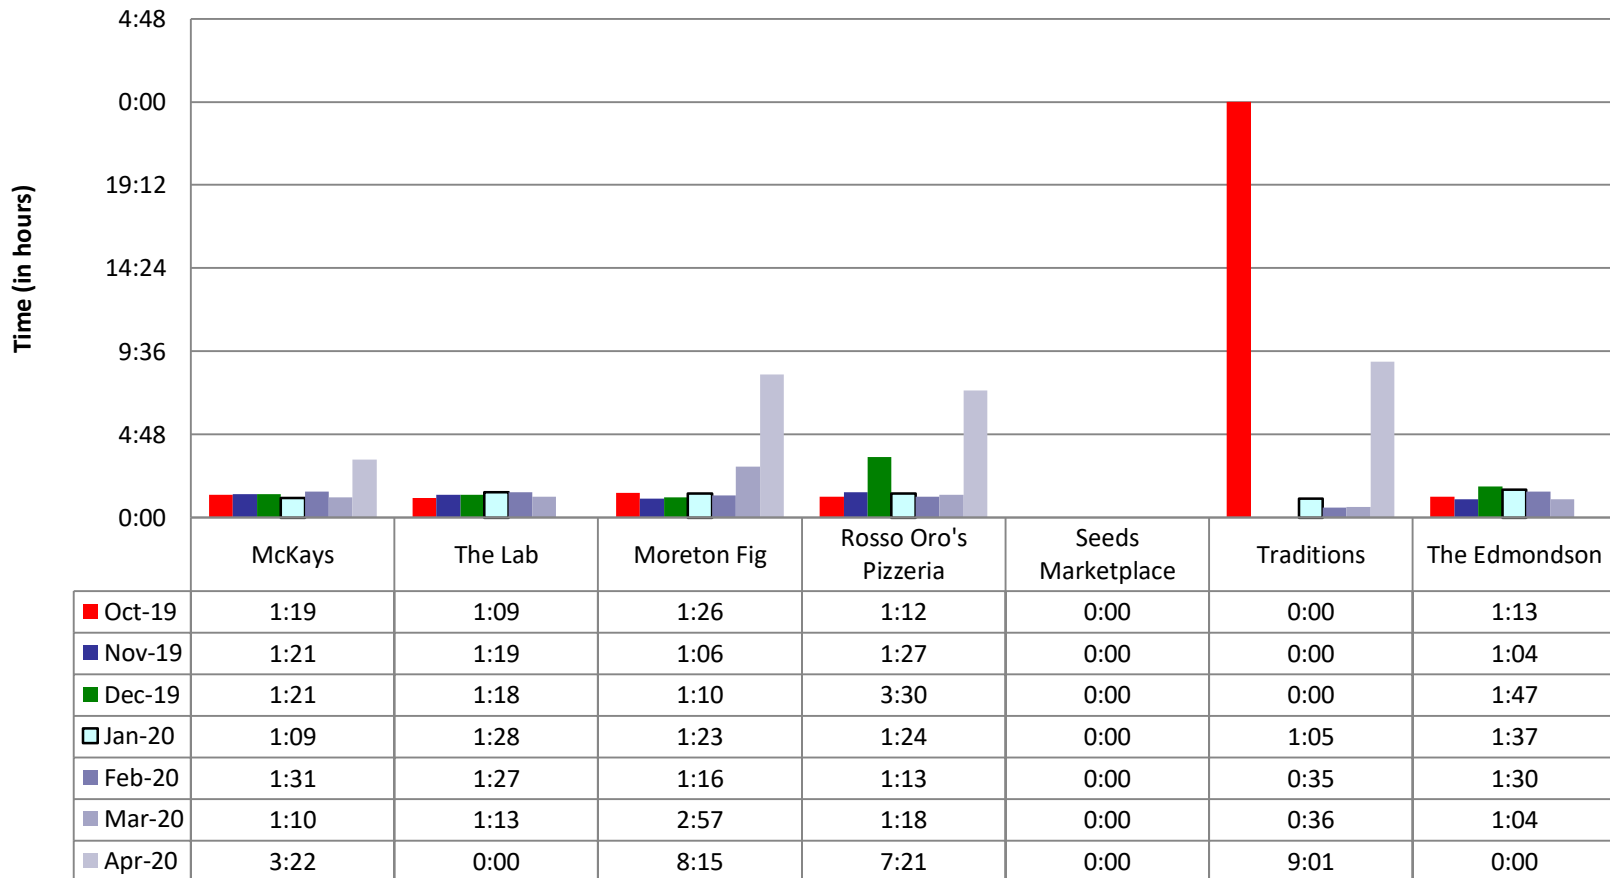

Website Reports April 2020

Average Time Spent on Website - BU Main Sites

| | aux.usc.edu | Bookstore | Housing | Hospitality | Transportation | Coliseum |
|----------|-------------|-----------|---------|-------------|----------------|----------|
| ■ Oct-19 | 0:20 | 2:51 | 2:48 | 1:07 | 2:11 | 1:20 |
| ■ Nov-19 | 0:43 | 2:29 | 3:09 | 1:09 | 2:03 | 1:21 |
| ■ Dec-19 | 0:44 | 2:49 | 2:50 | 1:01 | 2:03 | 1:22 |
| ■ Jan-20 | 0:47 | 2:08 | 3:43 | 1:07 | 2:10 | 1:15 |
| ■ Feb-20 | 0:38 | 2:14 | 4:28 | 1:03 | 2:07 | 1:12 |
| ■ Mar-20 | 1:07 | 3:27 | 4:18 | 1:06 | 2:04 | 1:27 |
| ■ Apr-20 | 0:58 | 3:27 | 6:58 | 1:22 | 2:08 | 1:27 |

Website Reports April 2020

Average Time Spent on Website - HSP Micro Sites

Website Reports April 2020

Average Time Spent on Website - Other Sites

| | Figueroa Press | Weddings at USC | Custom-publishing |
|----------|----------------|-----------------|-------------------|
| ■ Oct-19 | 1:19 | 1:27 | 2:23 |
| ■ Nov-19 | 0:47 | 2:16 | 3:00 |
| ■ Dec-19 | 0:45 | 2:29 | 3:07 |
| □ Jan-20 | 1:03 | 2:31 | 0:01 |
| ■ Feb-20 | 0:30 | 1:44 | 0:00 |
| ■ Mar-20 | 7:45 | 1:40 | 0:00 |
| ■ Apr-20 | 0:27 | 1:32 | 0:00 |