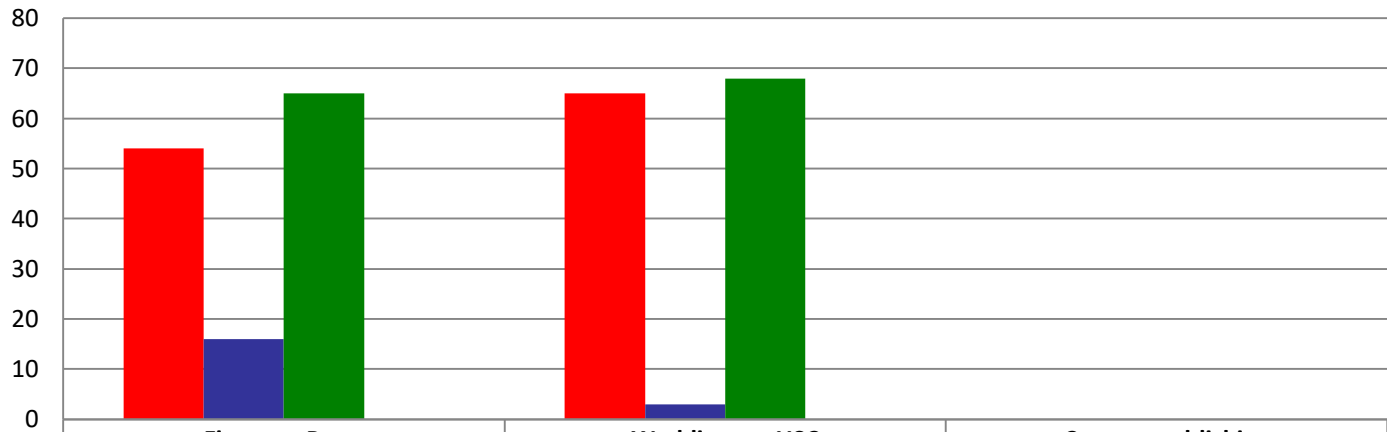

Website Reports April 2020

April 2020 Traffic Sources - Other Sites

	Figueroa Press	Weddings at USC	Custom-publishing
■ Search Engine	54	65	0
■ Referring Sites	16	3	0
■ Direct Traffic	65	68	0
□ Campaigns	0	0	0