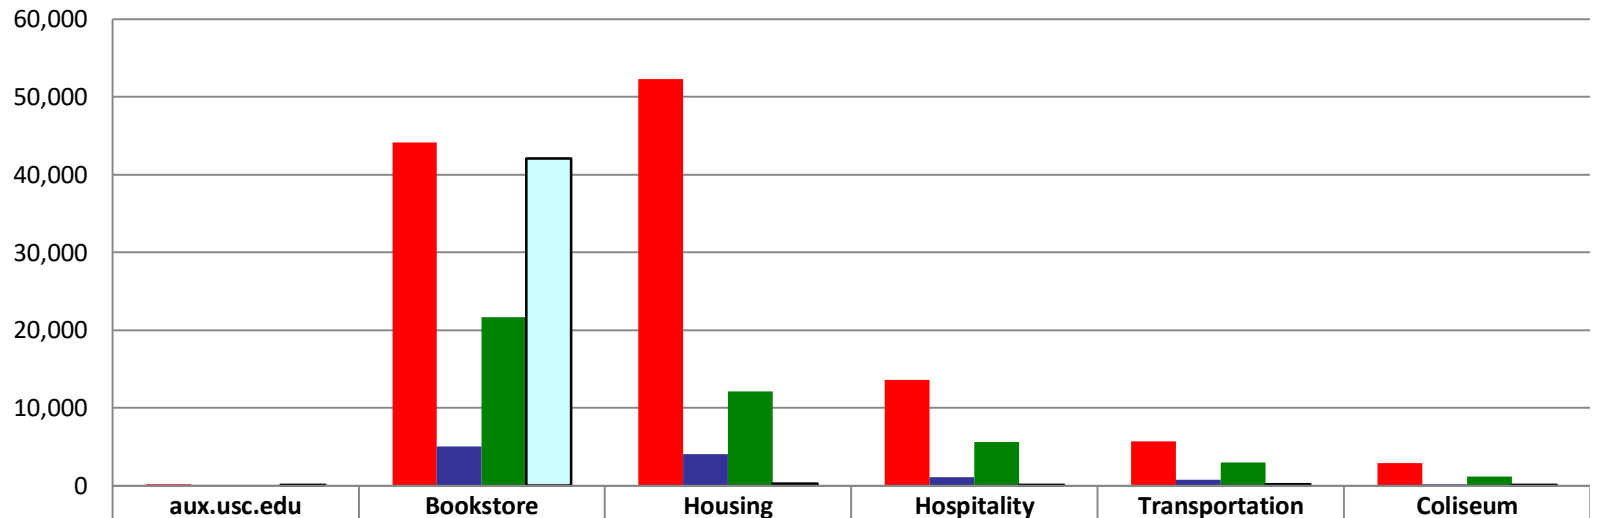

Service Desk Reports April 2020

Service Desk Reports April 2020

Service Desk Reports April 2020

Website Reports April 2020

April 2020 Traffic Sources - BU Main Sites

| | aux.usc.edu | Bookstore | Housing | Hospitality | Transportation | Coliseum |
|-----------------|-------------|-----------|---------|-------------|----------------|----------|
| Search Engine | 172 | 44,106 | 52,296 | 13,621 | 5,699 | 2,884 |
| Referring Sites | 42 | 5,014 | 4,070 | 1,117 | 772 | 146 |
| Direct Traffic | 62 | 21,653 | 12,105 | 5,616 | 2,996 | 1,142 |
| Campaigns | 16 | 42,096 | 289 | 115 | 160 | 32 |