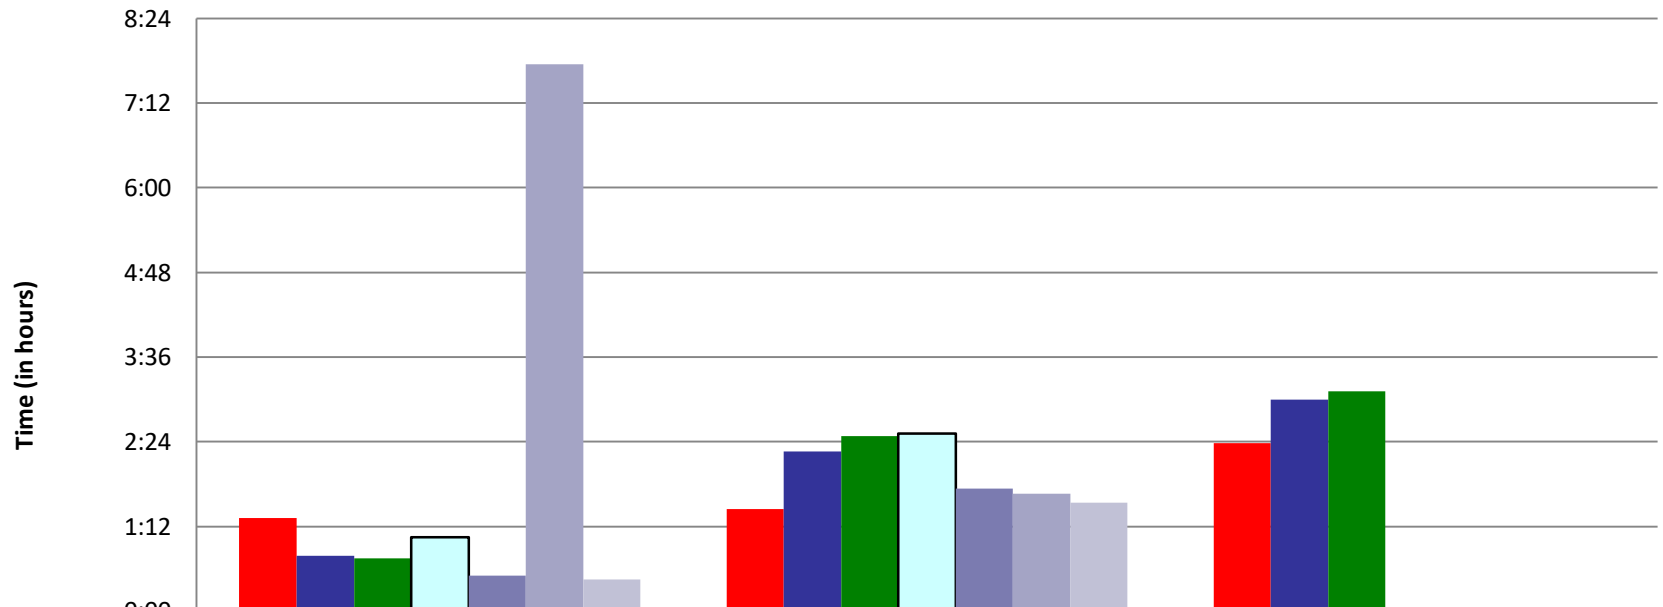

Website Reports April 2020

Average Time Spent on Website - HSP Micro Sites

Website Reports April 2020

Average Time Spent on Website - Other Sites

| | Figueroa Press | Weddings at USC | Custom-publishing |
|----------|----------------|-----------------|-------------------|
| ■ Oct-19 | 1:19 | 1:27 | 2:23 |
| ■ Nov-19 | 0:47 | 2:16 | 3:00 |
| ■ Dec-19 | 0:45 | 2:29 | 3:07 |
| □ Jan-20 | 1:03 | 2:31 | 0:01 |
| ■ Feb-20 | 0:30 | 1:44 | 0:00 |
| ■ Mar-20 | 7:45 | 1:40 | 0:00 |
| ■ Apr-20 | 0:27 | 1:32 | 0:00 |