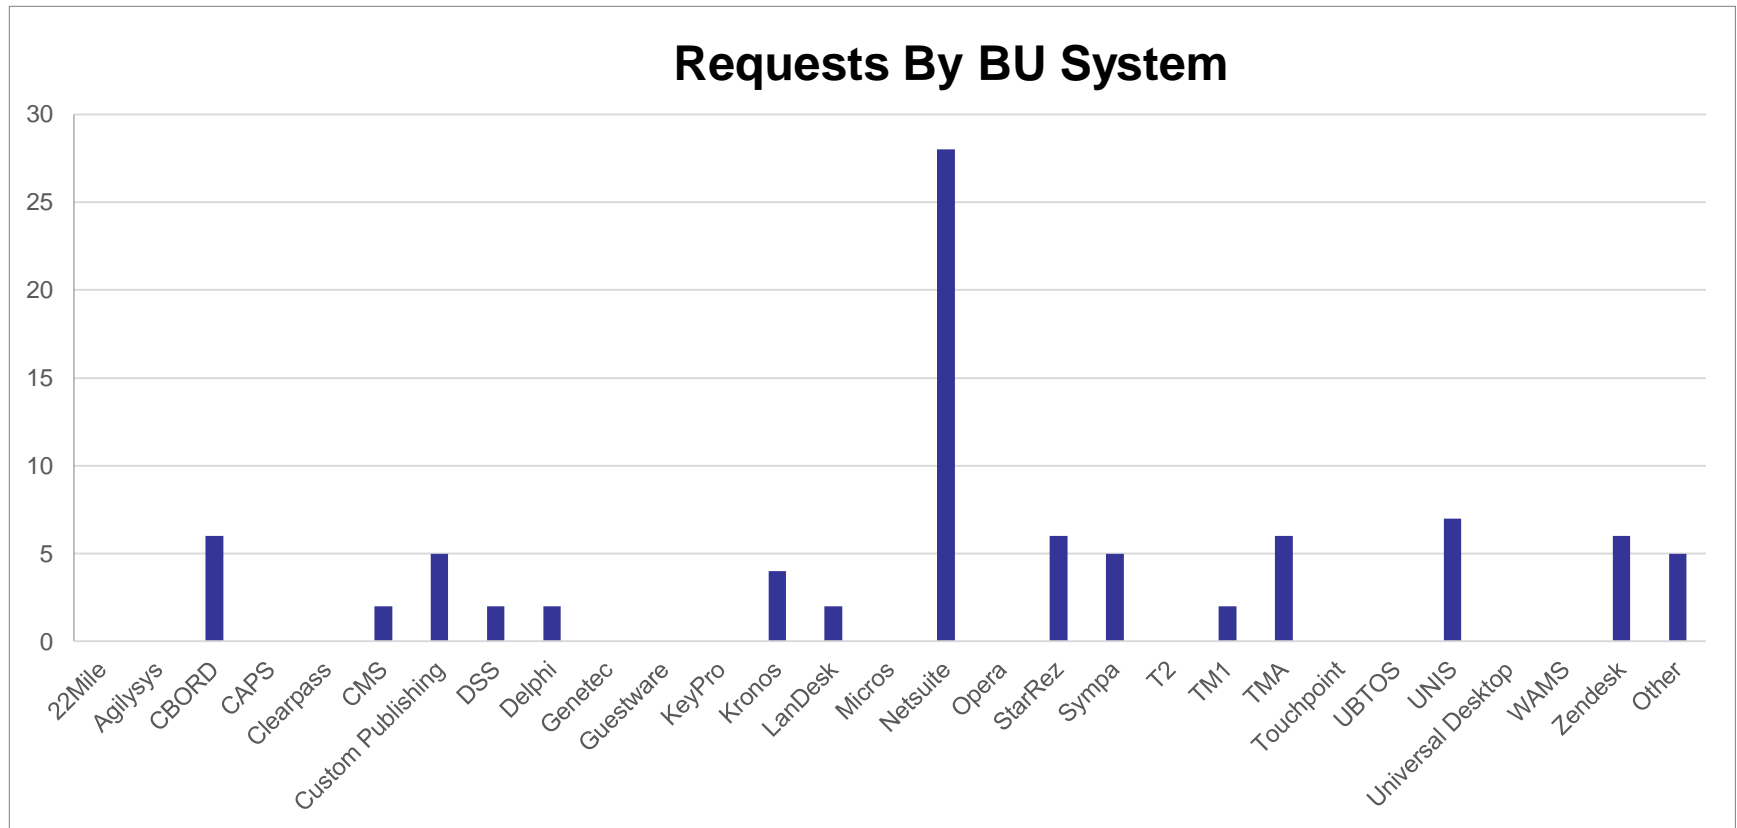

Service Desk Reports April 2020