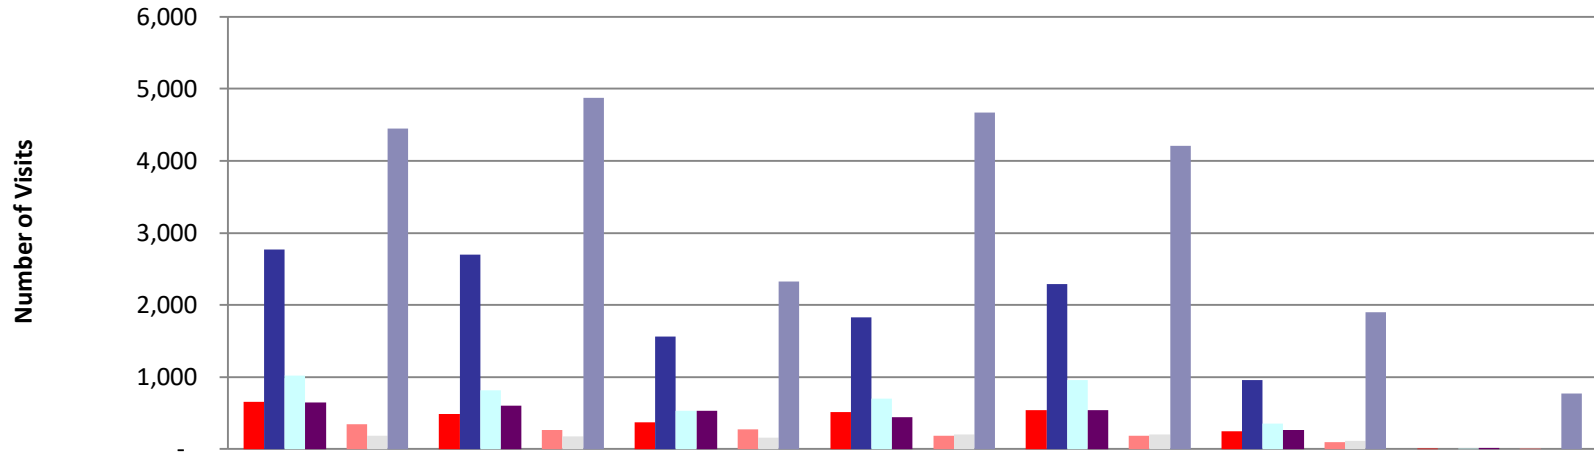

Website Reports April 2020

Web Visits Per Month - BU Main Sites

Website Reports April 2020

Web Visits Per Month - HSP Micro Sites

| | Oct-19 | Nov-19 | Dec-19 | Jan-20 | Feb-20 | Mar-20 | Apr-20 |
|------------------------|--------|--------|--------|--------|--------|--------|--------|
| ■ McKays | 656 | 486 | 370 | 510 | 536 | 250 | 4 |
| ■ The Lab | 2,766 | 2,698 | 1,559 | 1,832 | 2,288 | 959 | 0 |
| ■ Moreton Fig | 1,024 | 818 | 534 | 703 | 962 | 355 | 11 |
| ■ Rosso Oro's Pizzeria | 650 | 604 | 530 | 442 | 537 | 265 | 18 |
| ■ Seeds Marketplace | - | - | - | - | - | - | - |
| ■ Traditions | 348 | 266 | 278 | 181 | 183 | 93 | 4 |
| ■ The Edmondson | 183 | 172 | 155 | 207 | 202 | 116 | - |
| ■ University Club | 4,447 | 4,878 | 2,329 | 4,667 | 4,207 | 1,899 | 768 |