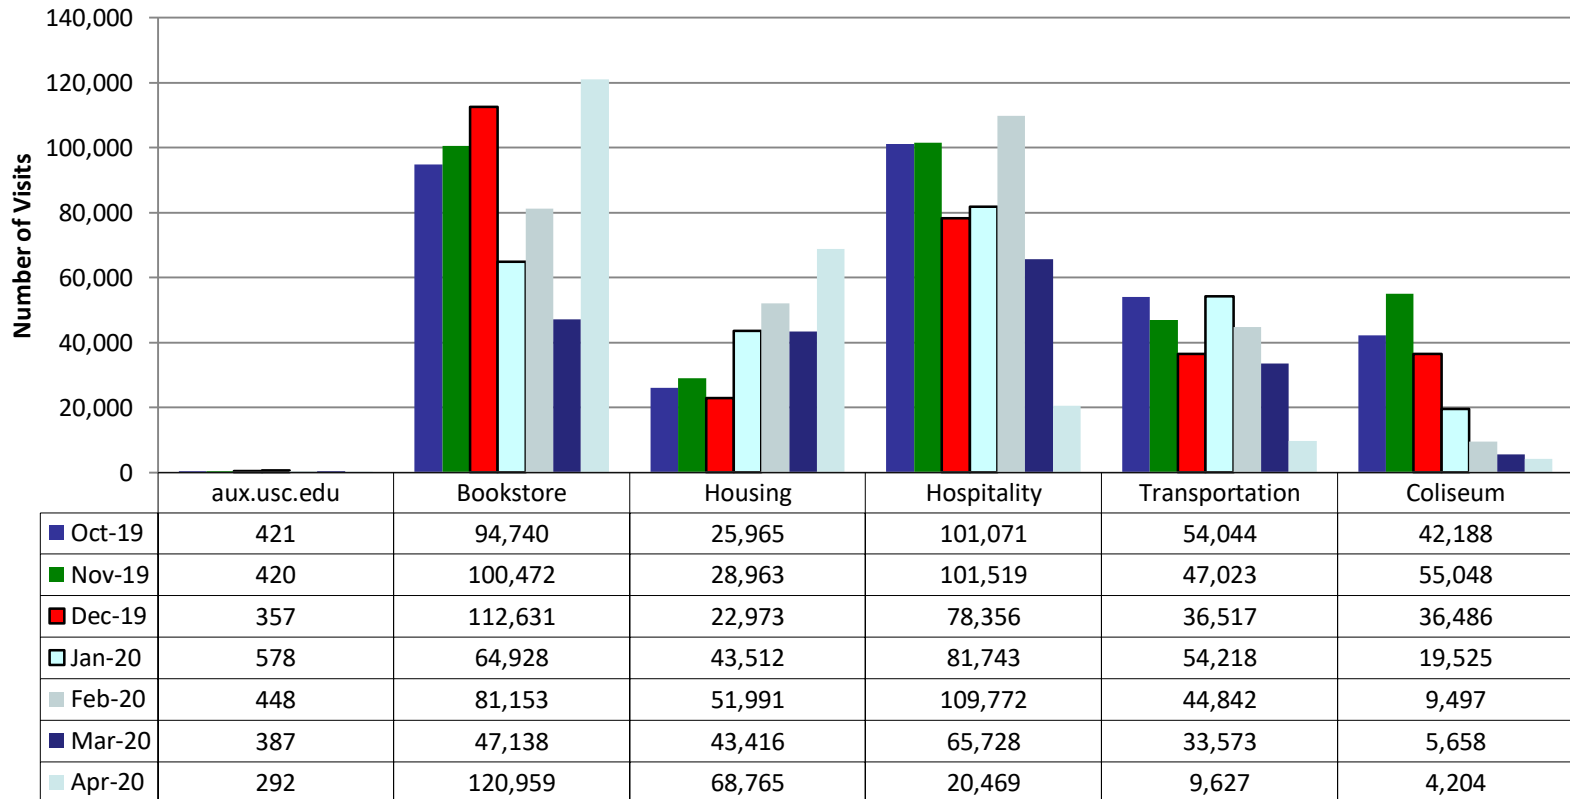

Website Reports April 2020

April 2020 Traffic Sources - Other Sites

| | Figueroa Press | Weddings at USC | Custom-publishing |
|-------------------|----------------|-----------------|-------------------|
| ■ Search Engine | 54 | 65 | 0 |
| ■ Referring Sites | 16 | 3 | 0 |
| ■ Direct Traffic | 65 | 68 | 0 |
| □ Campaigns | 0 | 0 | 0 |

Website Reports April 2020

Web Visits Per Month - BU Main Sites

Website Reports April 2020

Web Visits Per Month - HSP Micro Sites

| | Oct-19 | Nov-19 | Dec-19 | Jan-20 | Feb-20 | Mar-20 | Apr-20 |
|------------------------|--------|--------|--------|--------|--------|--------|--------|
| ■ McKays | 656 | 486 | 370 | 510 | 536 | 250 | 4 |
| ■ The Lab | 2,766 | 2,698 | 1,559 | 1,832 | 2,288 | 959 | 0 |
| ■ Moreton Fig | 1,024 | 818 | 534 | 703 | 962 | 355 | 11 |
| ■ Rosso Oro's Pizzeria | 650 | 604 | 530 | 442 | 537 | 265 | 18 |
| ■ Seeds Marketplace | - | - | - | - | - | - | - |
| ■ Traditions | 348 | 266 | 278 | 181 | 183 | 93 | 4 |
| ■ The Edmondson | 183 | 172 | 155 | 207 | 202 | 116 | - |
| ■ University Club | 4,447 | 4,878 | 2,329 | 4,667 | 4,207 | 1,899 | 768 |