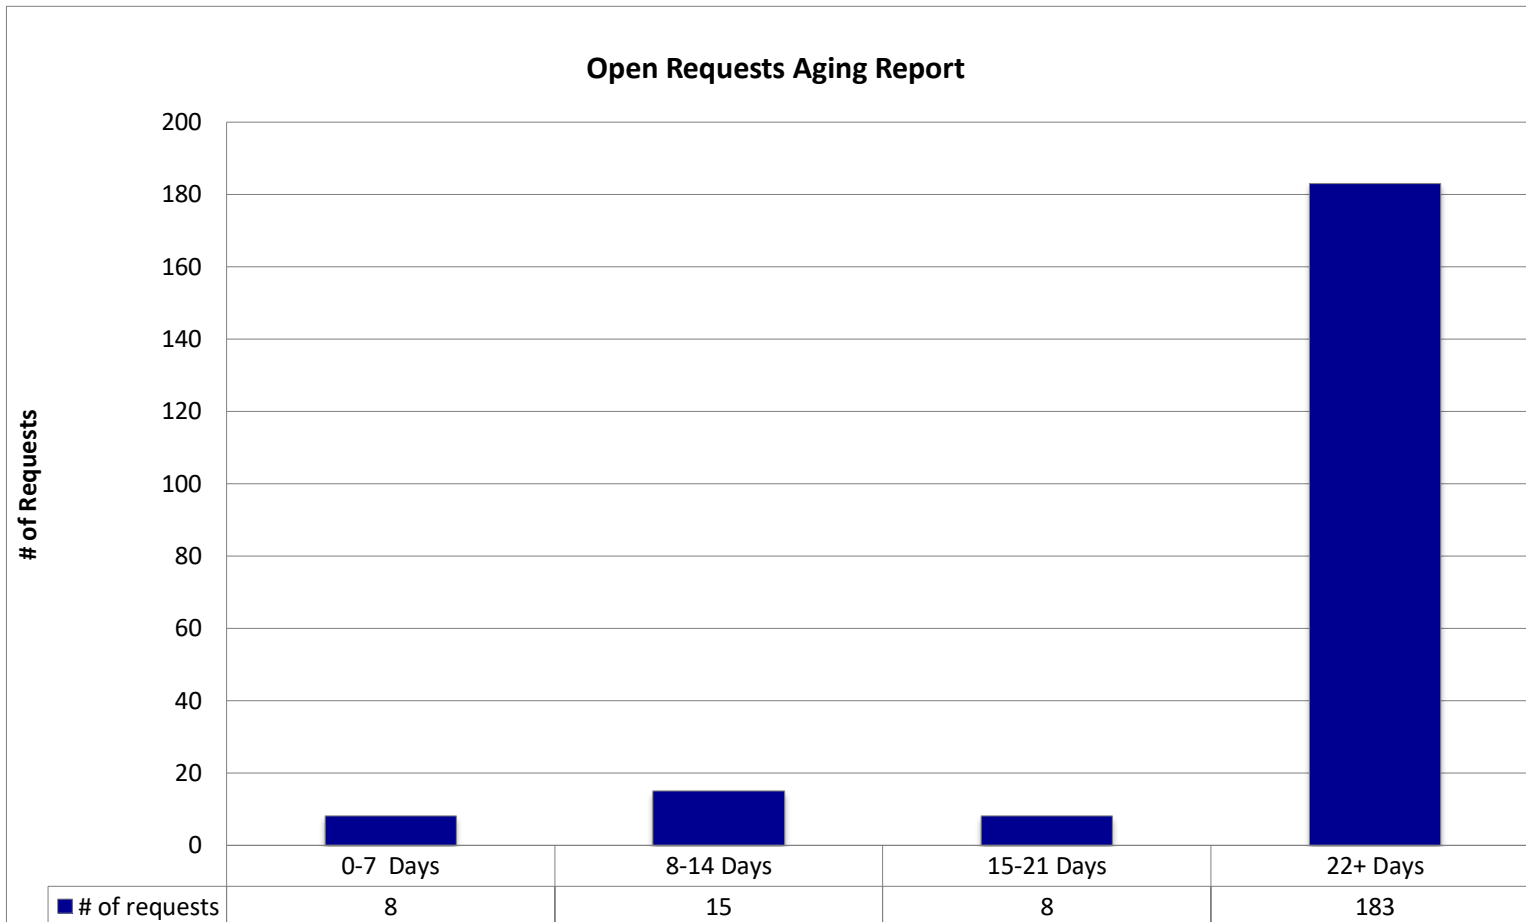

Service Desk Reports April 2020

Service Desk Reports April 2020

Service Desk Reports April 2020

Website Reports April 2020

April 2020 Traffic Sources - BU Main Sites

| | aux.usc.edu | Bookstore | Housing | Hospitality | Transportation | Coliseum |
|-----------------|-------------|-----------|---------|-------------|----------------|----------|
| Search Engine | 172 | 44,106 | 52,296 | 13,621 | 5,699 | 2,884 |
| Referring Sites | 42 | 5,014 | 4,070 | 1,117 | 772 | 146 |
| Direct Traffic | 62 | 21,653 | 12,105 | 5,616 | 2,996 | 1,142 |
| Campaigns | 16 | 42,096 | 289 | 115 | 160 | 32 |