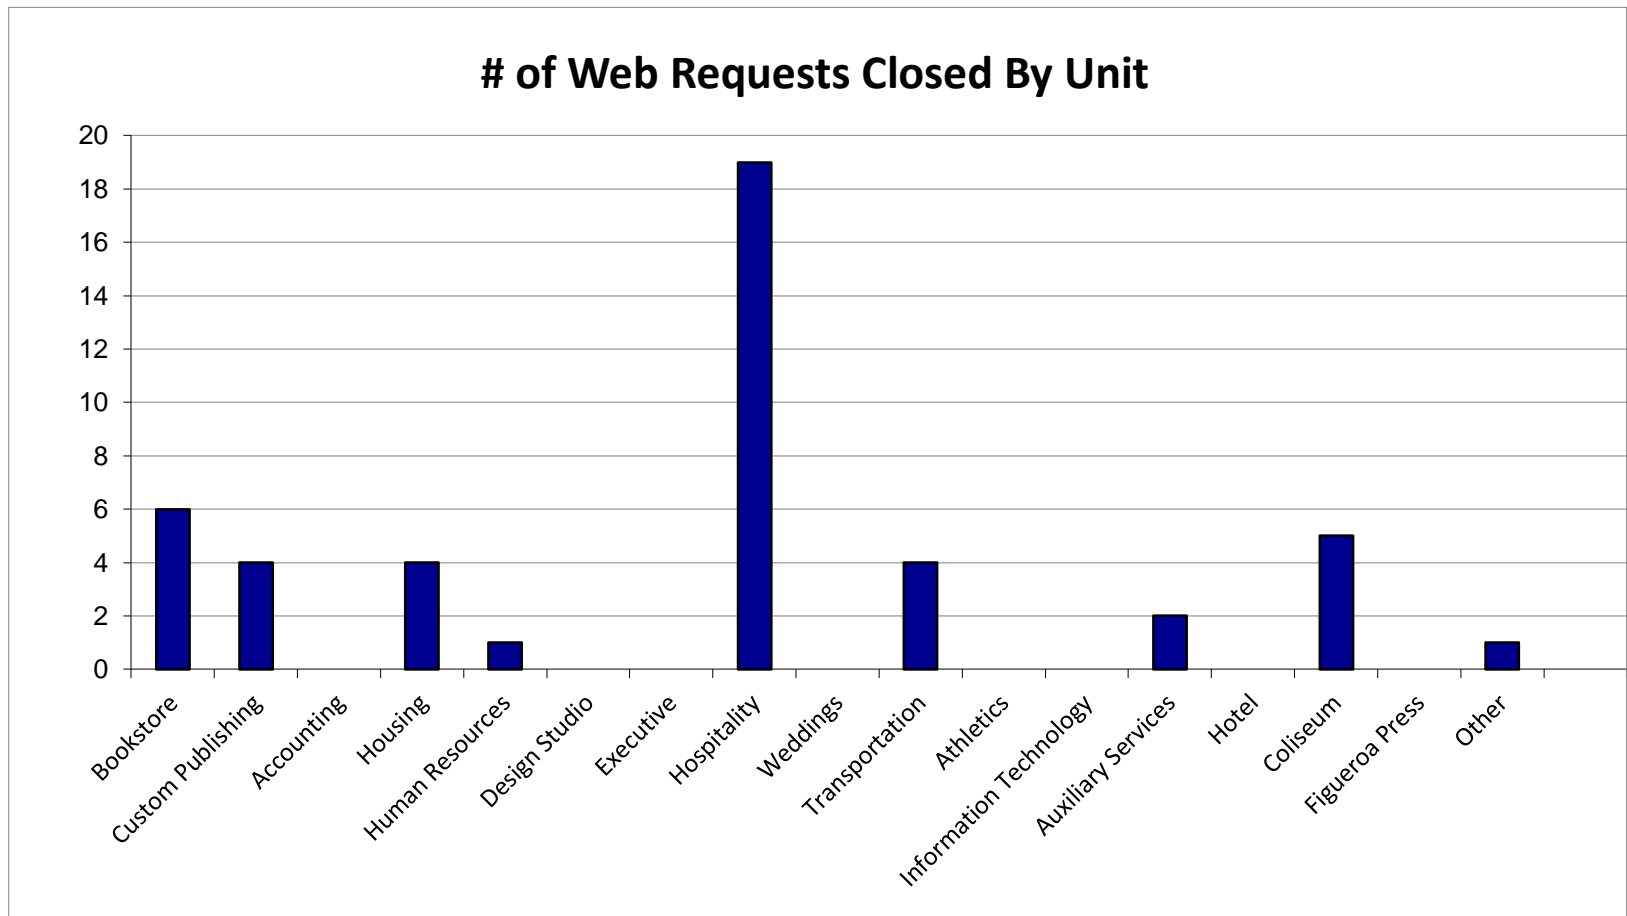

Service Desk Reports April 2020

Service Desk Reports April 2020

Service Desk Reports April 2020

Website Reports April 2020

April 2020 Traffic Sources - BU Main Sites

| | aux.usc.edu | Bookstore | Housing | Hospitality | Transportation | Coliseum |
|-----------------|-------------|-----------|---------|-------------|----------------|----------|
| Search Engine | 172 | 44,106 | 52,296 | 13,621 | 5,699 | 2,884 |
| Referring Sites | 42 | 5,014 | 4,070 | 1,117 | 772 | 146 |
| Direct Traffic | 62 | 21,653 | 12,105 | 5,616 | 2,996 | 1,142 |
| Campaigns | 16 | 42,096 | 289 | 115 | 160 | 32 |