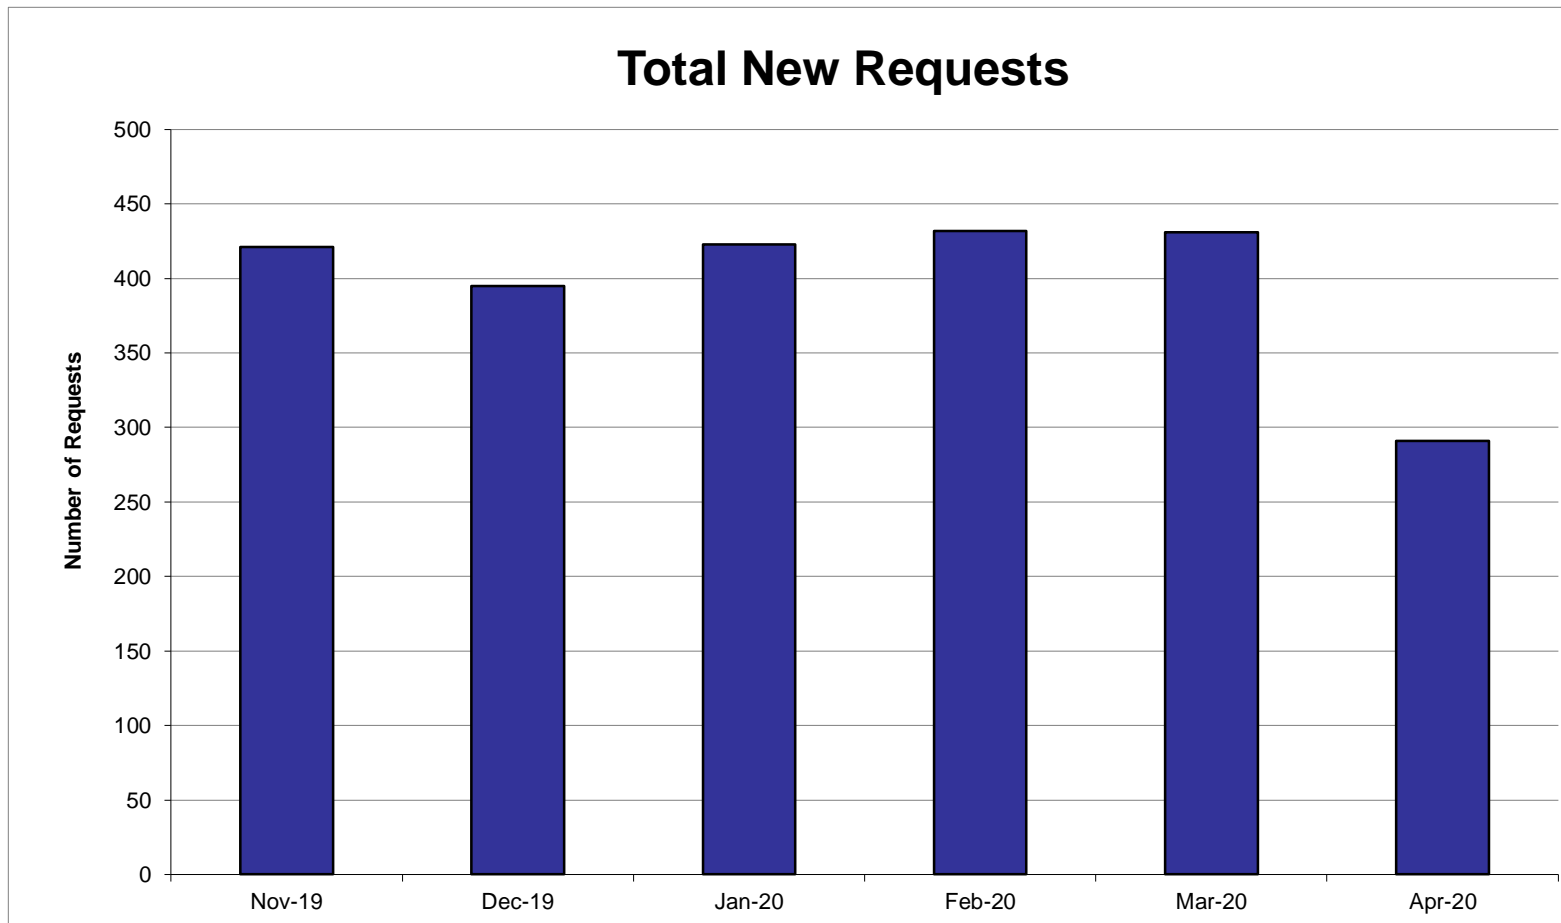

Service Desk Reports April 2020