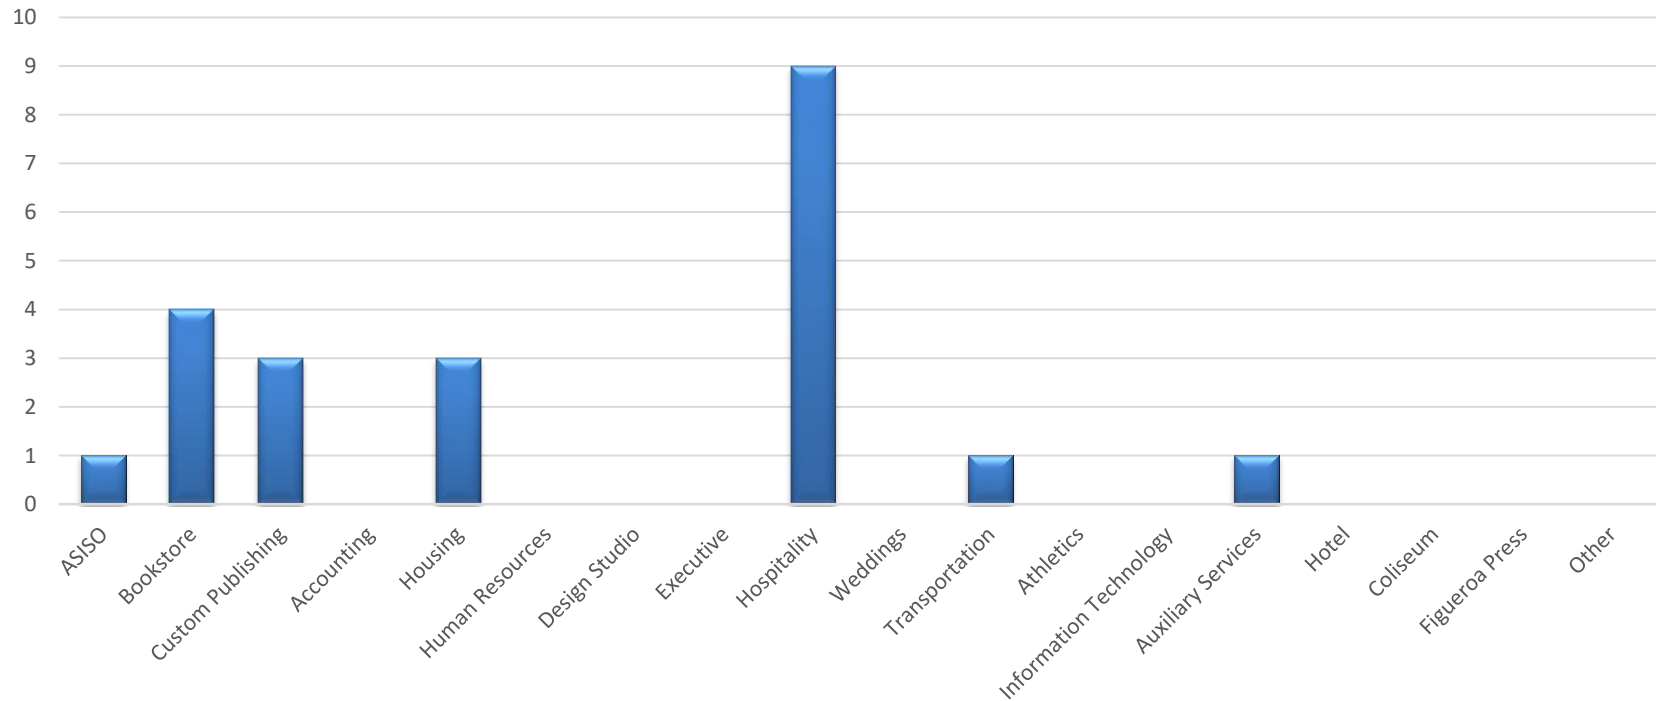

Service Desk Reports May 2020

Service Desk Reports May 2020

of Web Requests Opened By Status

Service Desk Reports May 2020

of Web Requests Opened By Unit

Service Desk Reports May 2020

of Web Requests Closed By Unit