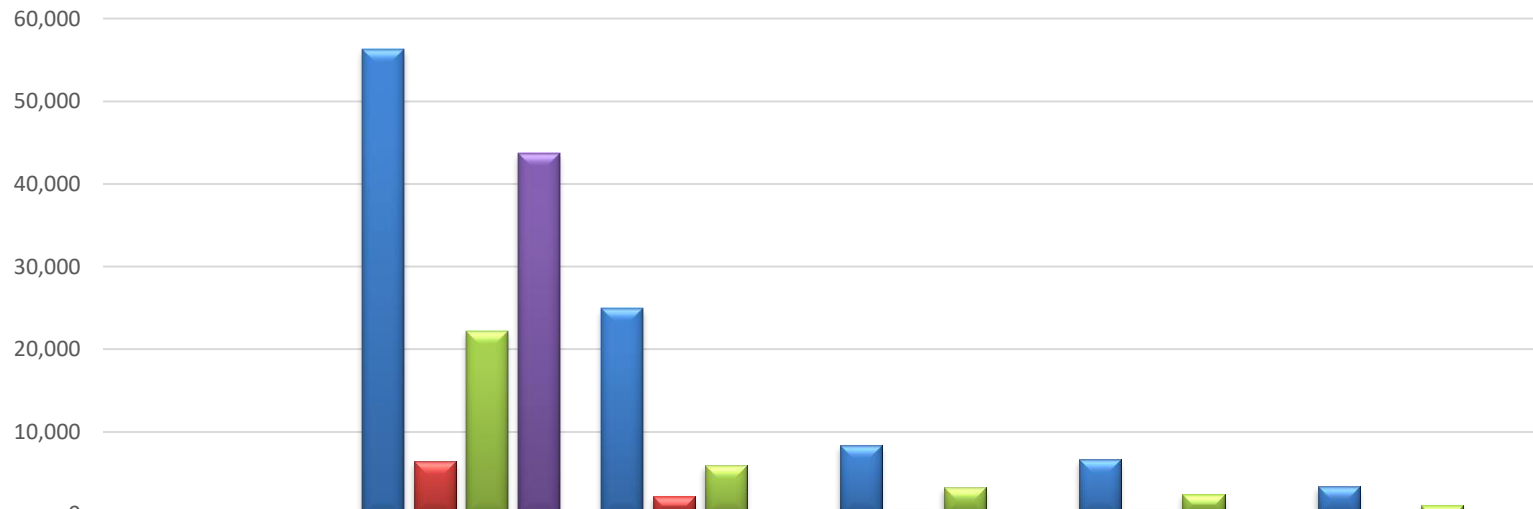

Website Reports May 2020

	aux.usc.edu	Bookstore	Housing	Hospitality	Transportation	Coliseum
Search Engine	125	56,338	24,957	8,376	6,668	3,396
Referring Sites	49	6,432	2,242	559	576	180
Direct Traffic	60	22,212	5,880	3,298	2,466	1,175
Campaigns	19	43,761	227	83	196	369