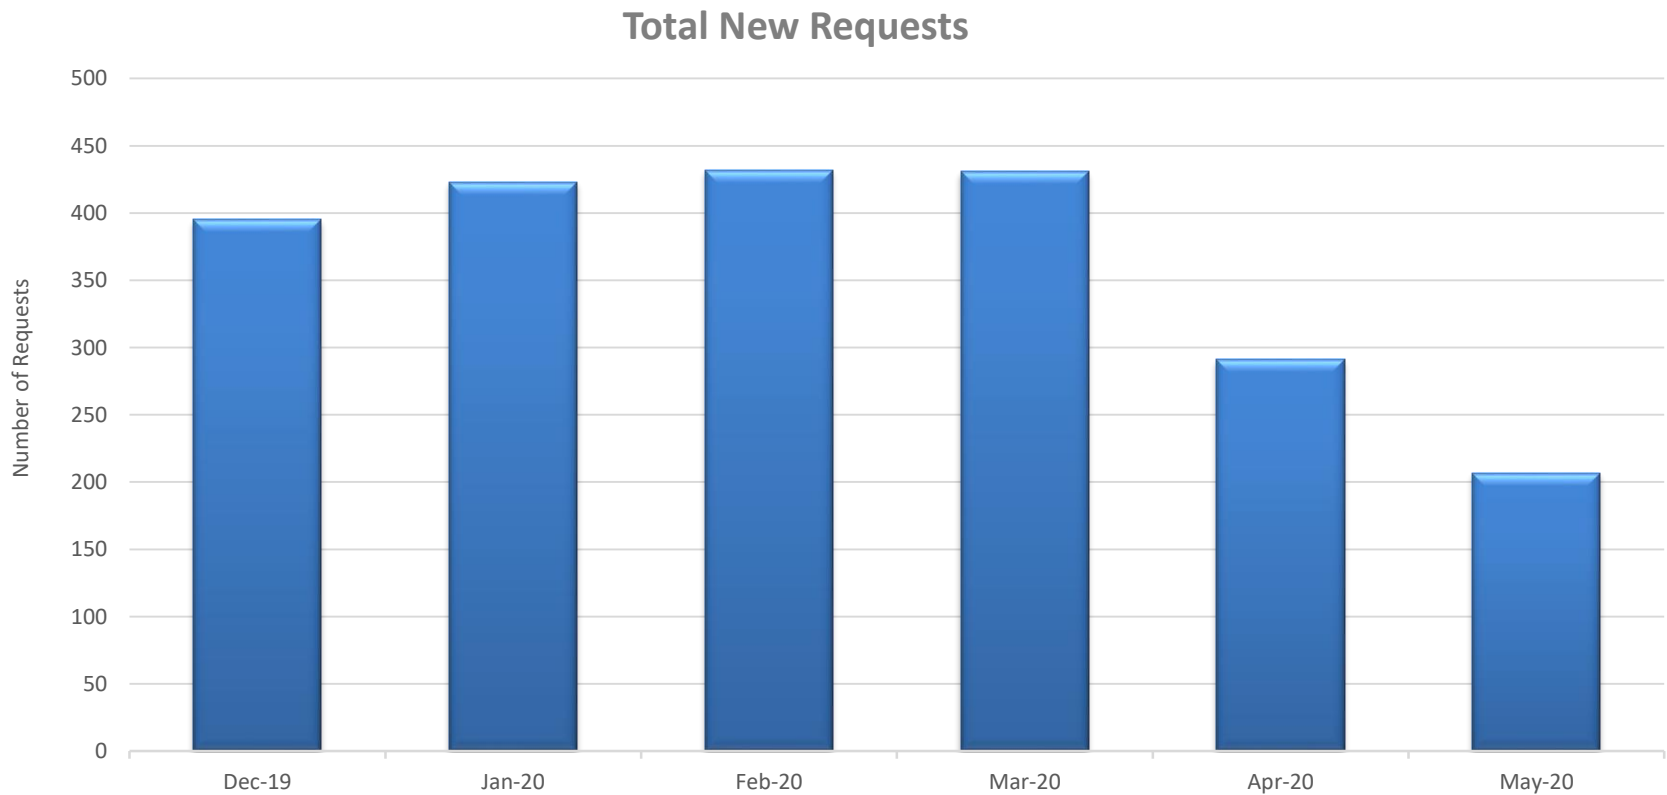

Service Desk Reports May 2020