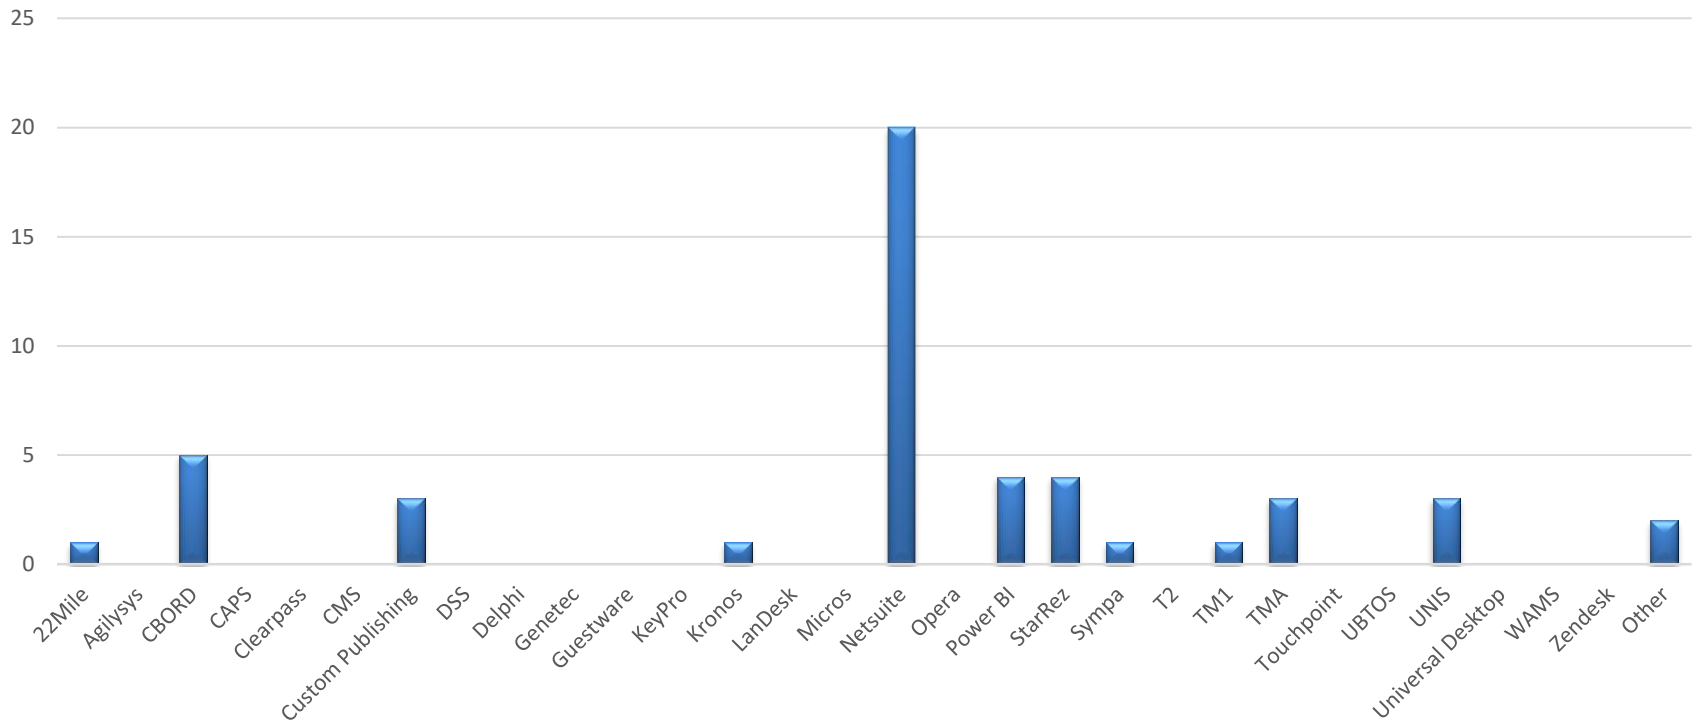

Service Desk Reports May 2020

Service Desk Reports May 2020

of Web Requests Opened By Status

Service Desk Reports May 2020

of Web Requests Opened By Unit

Service Desk Reports May 2020

of Web Requests Closed By Unit