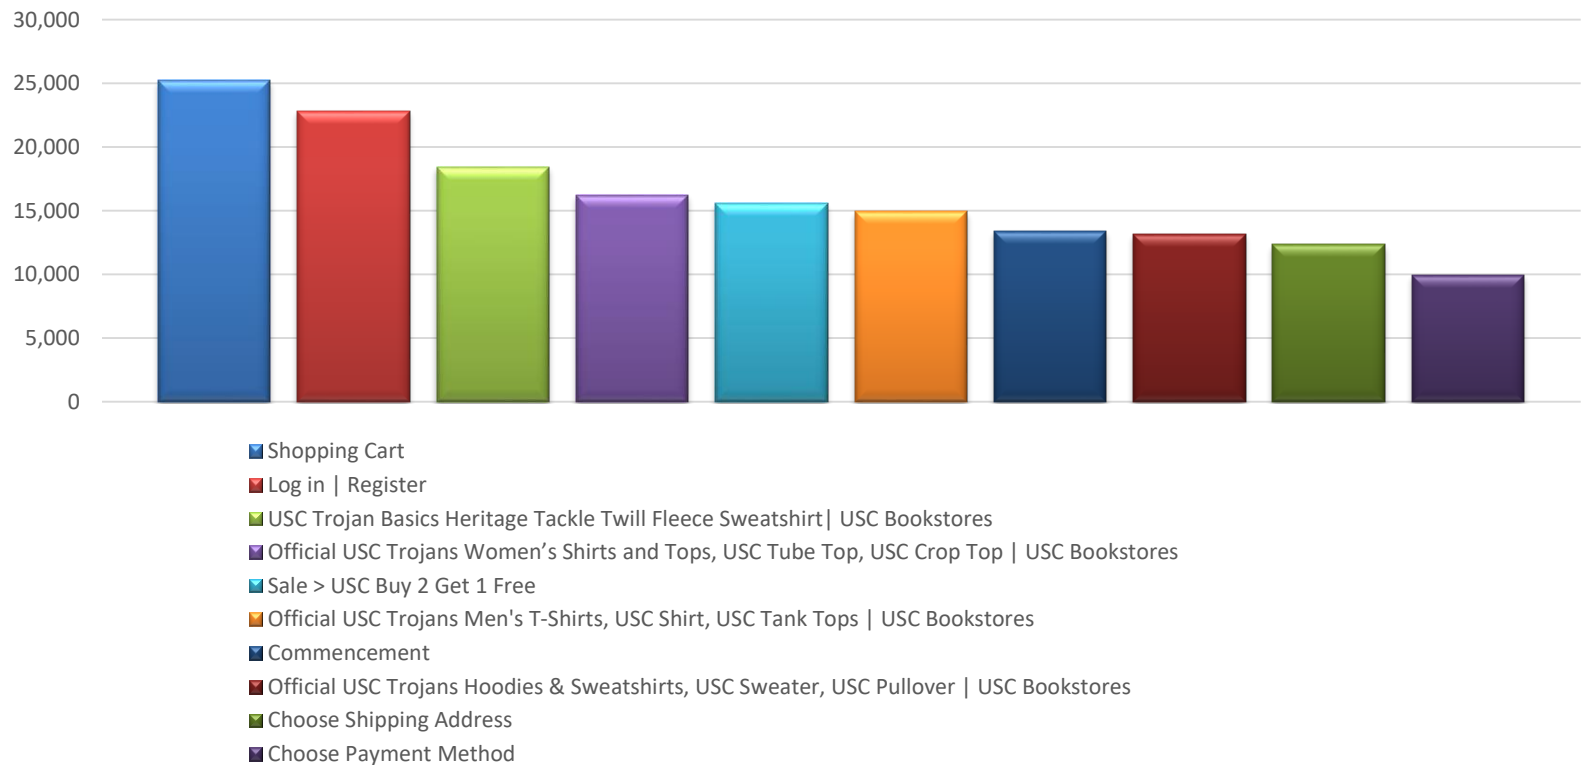

Website Reports May 2020

Bookstore Charts 10 Most Viewed Pages