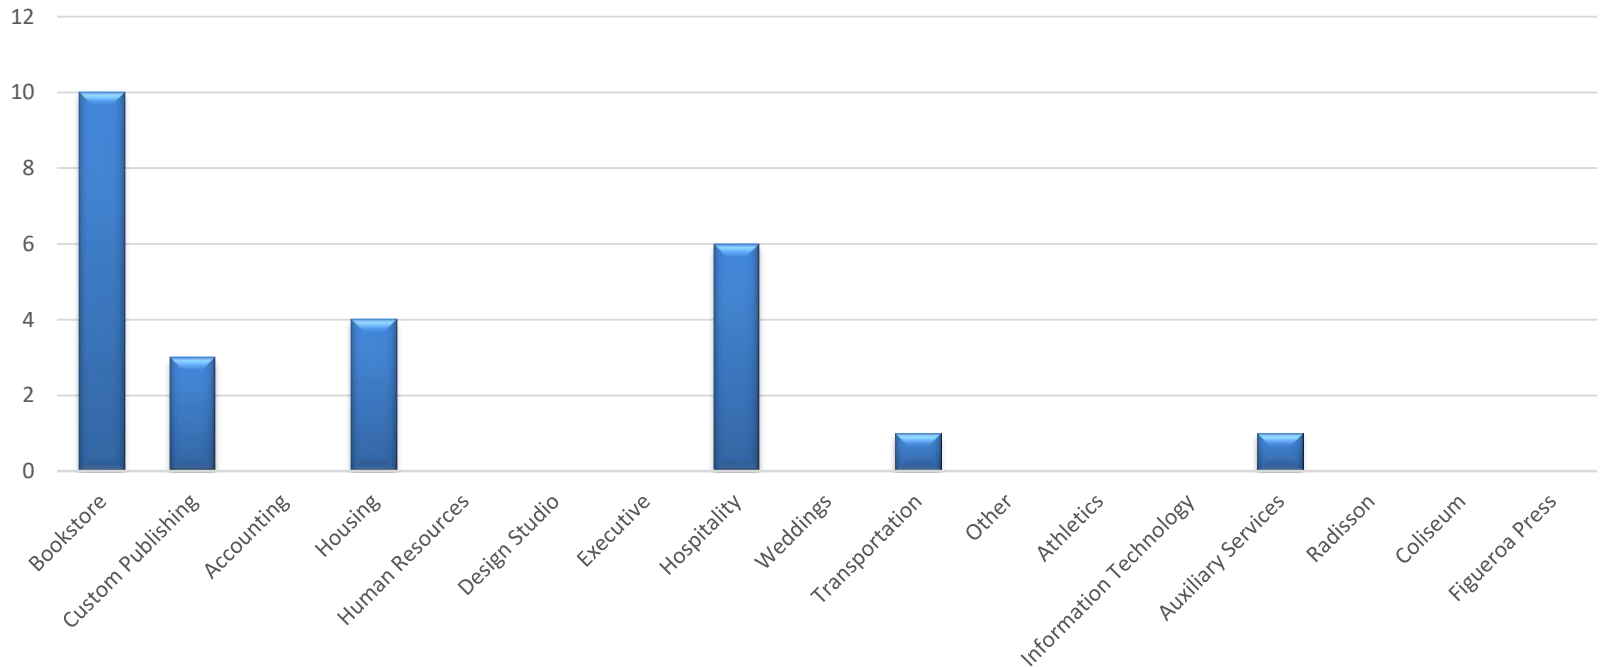

Service Desk Reports May 2020

Service Desk Reports May 2020

of Web Requests Opened By Status

Service Desk Reports May 2020

of Web Requests Opened By Unit

Service Desk Reports May 2020

of Web Requests Closed By Unit