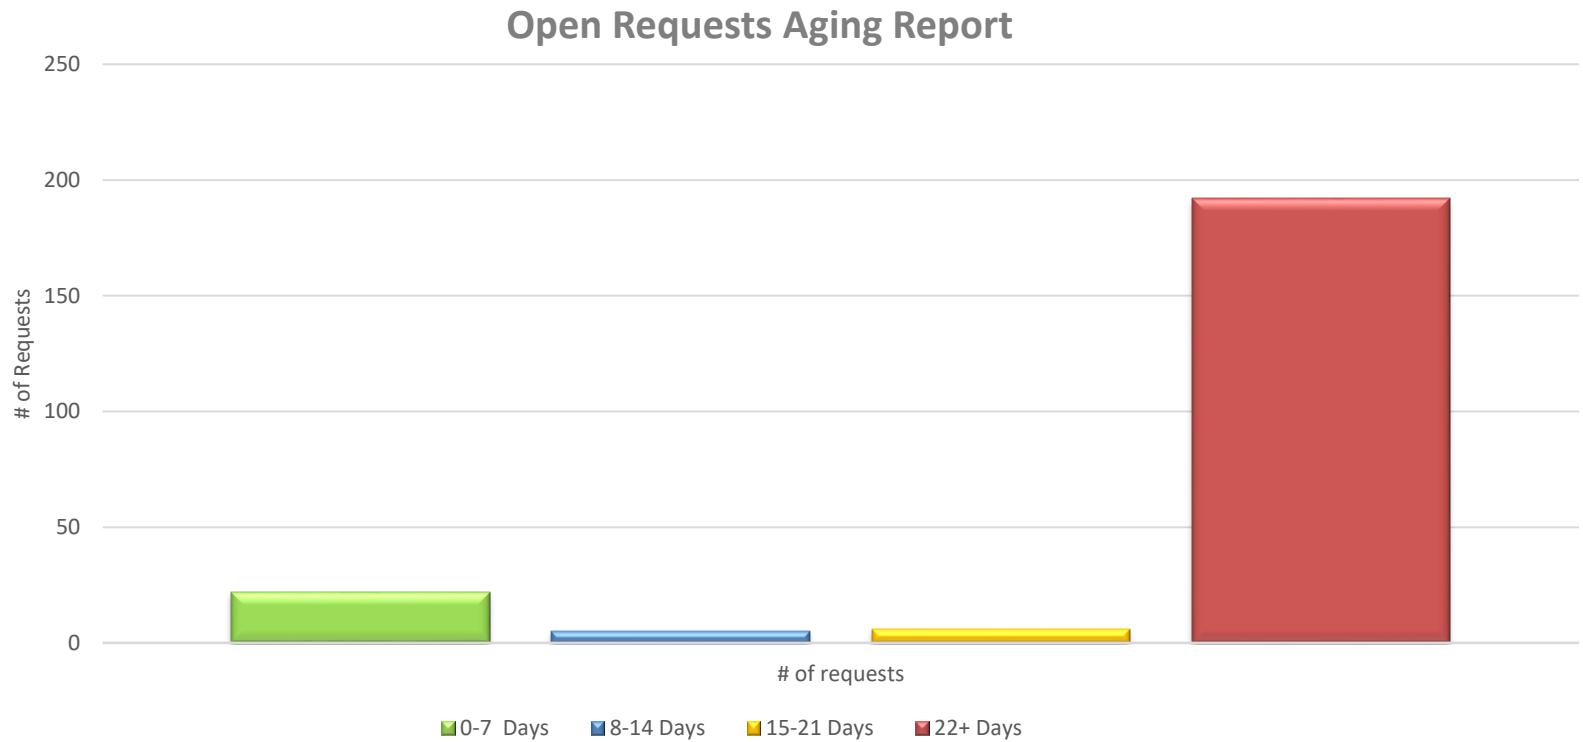

Service Desk Reports May 2020

Service Desk Reports May 2020

of Web Requests Opened By Status

Service Desk Reports May 2020

of Web Requests Opened By Unit

Service Desk Reports May 2020

of Web Requests Closed By Unit