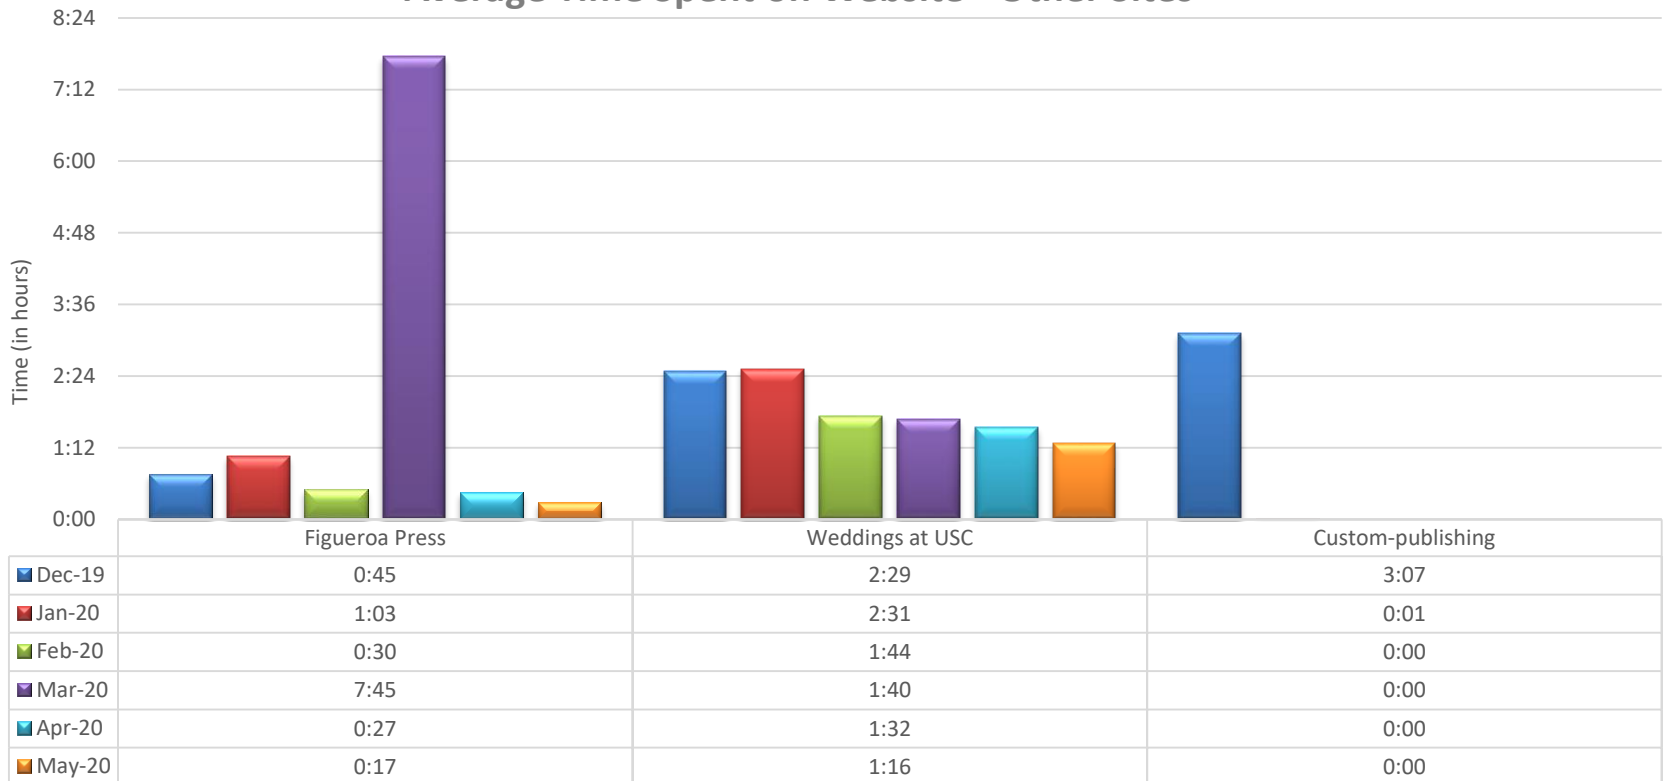

Web Visits Per Month - Other Sites

Website Reports May 2020

Average Time Spent on Website - BU Main Sites

Website Reports May 2020

Average Time Spent on Website - Other Sites

Website Reports May 2020

Bookstore Charts 10 Most Searched Items May 2020