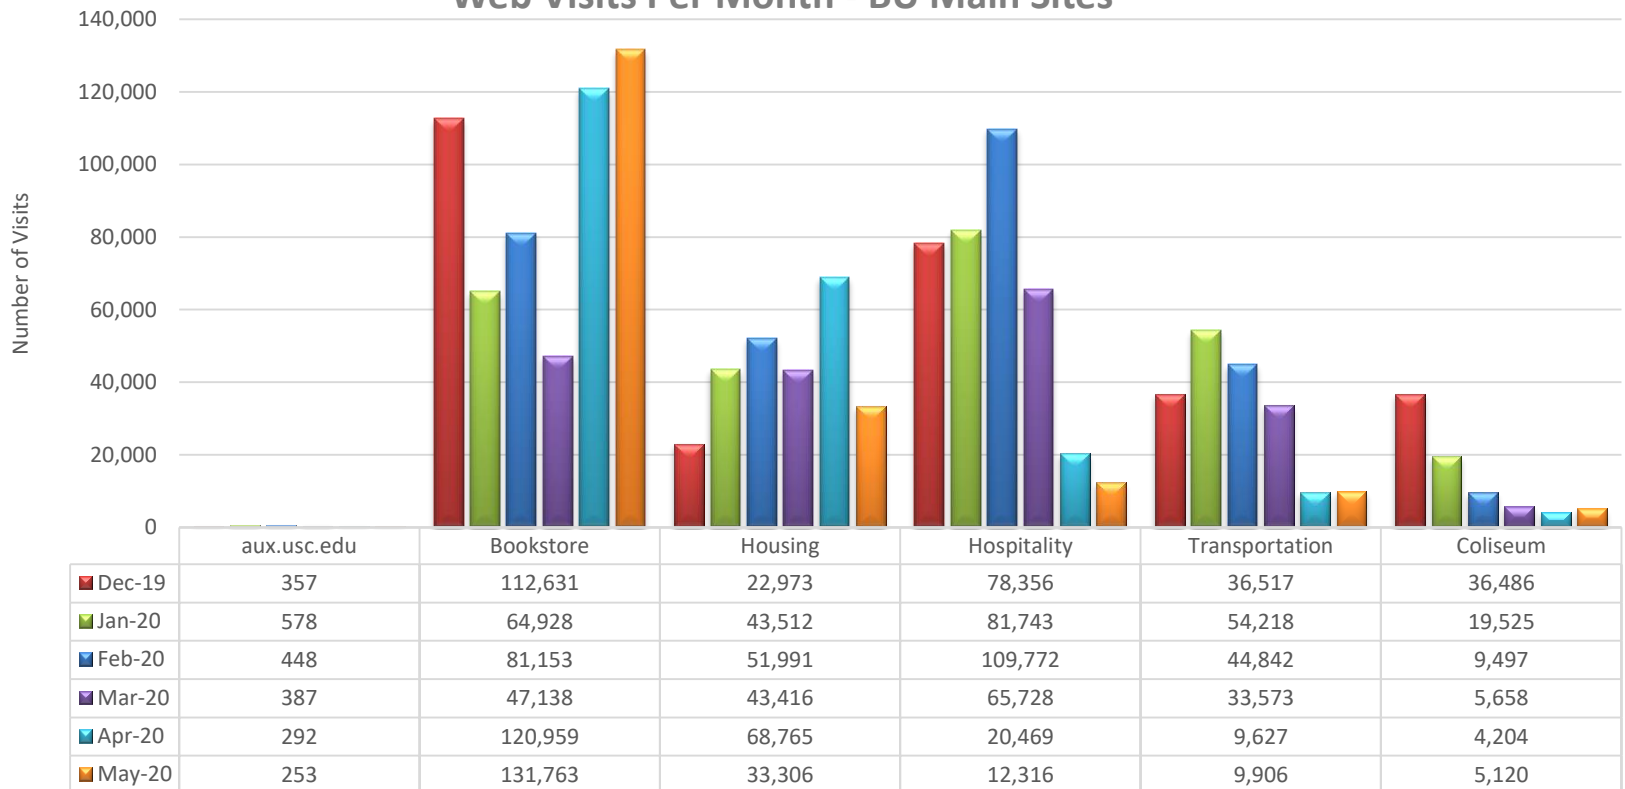

Website Reports May 2020

May 2020 Traffic Sources - Other Sites

Website Reports May 2020

Web Visits Per Month - BU Main Sites

Website Reports May 2020

Web Visits Per Month - HSP Micro Sites

Website Reports May 2020