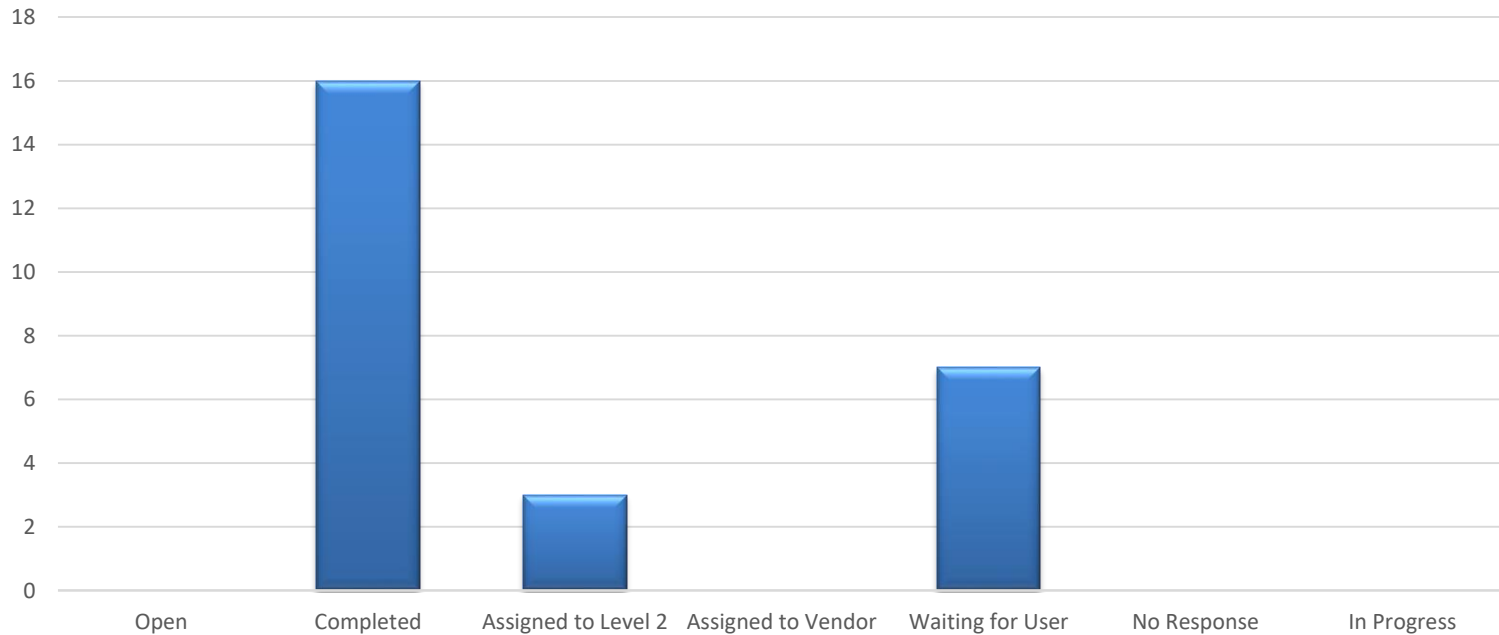

Service Desk Reports May 2020

Service Desk Reports May 2020

of Web Requests Opened By Status

Service Desk Reports May 2020

of Web Requests Opened By Unit

Service Desk Reports May 2020

of Web Requests Closed By Unit