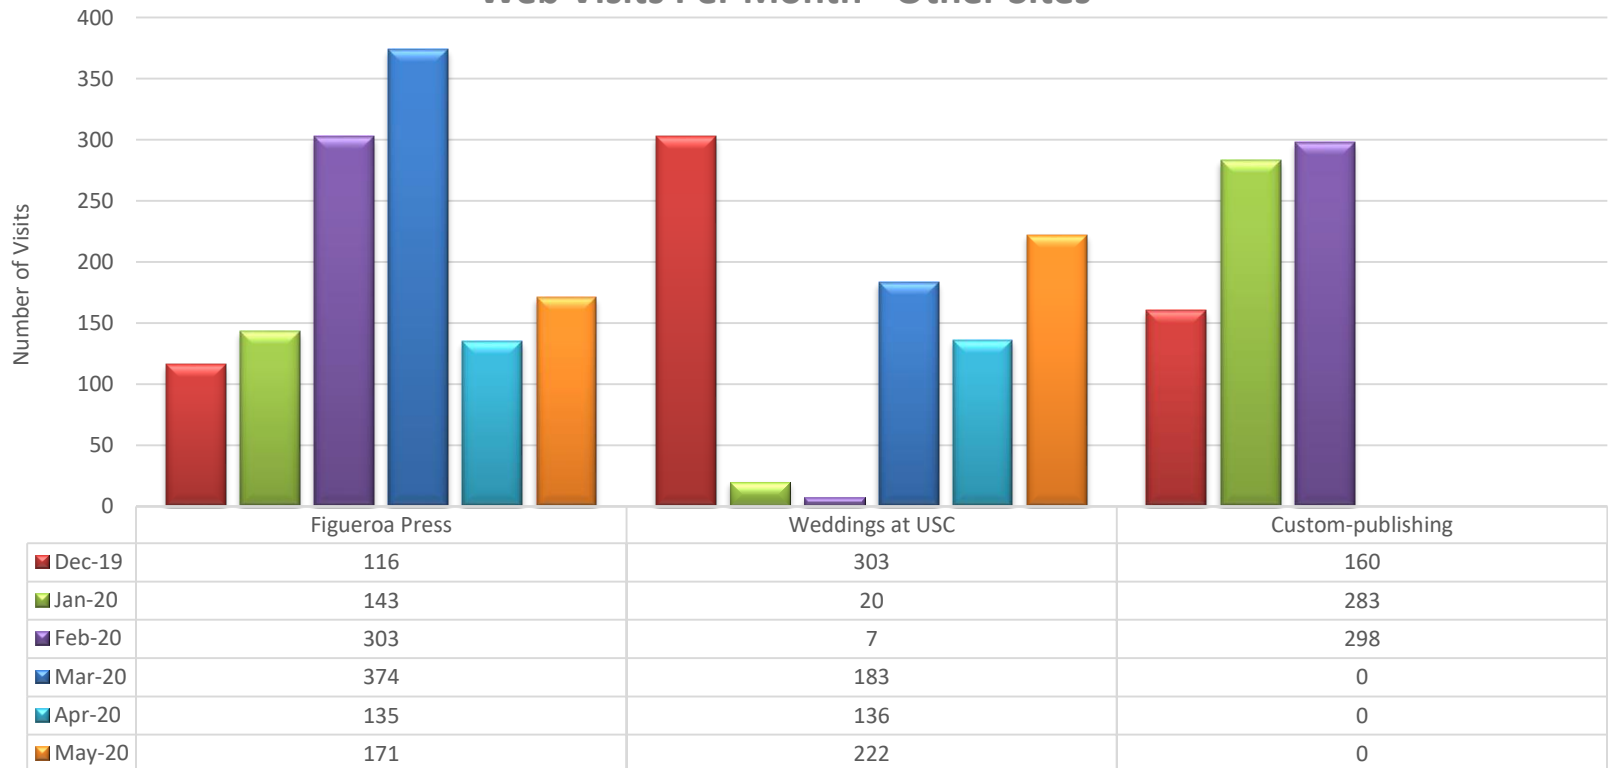

Website Reports May 2020

May 2020 Traffic Sources - Other Sites

Website Reports May 2020

Web Visits Per Month - BU Main Sites

Website Reports May 2020

Web Visits Per Month - HSP Micro Sites

Website Reports May 2020

Web Visits Per Month - Other Sites

Website Reports May 2020

Average Time Spent on Website - BU Main Sites

Website Reports May 2020

Average Time Spent on Website - Other Sites

Website Reports May 2020

Bookstore Charts 10 Most Searched Items May 2020