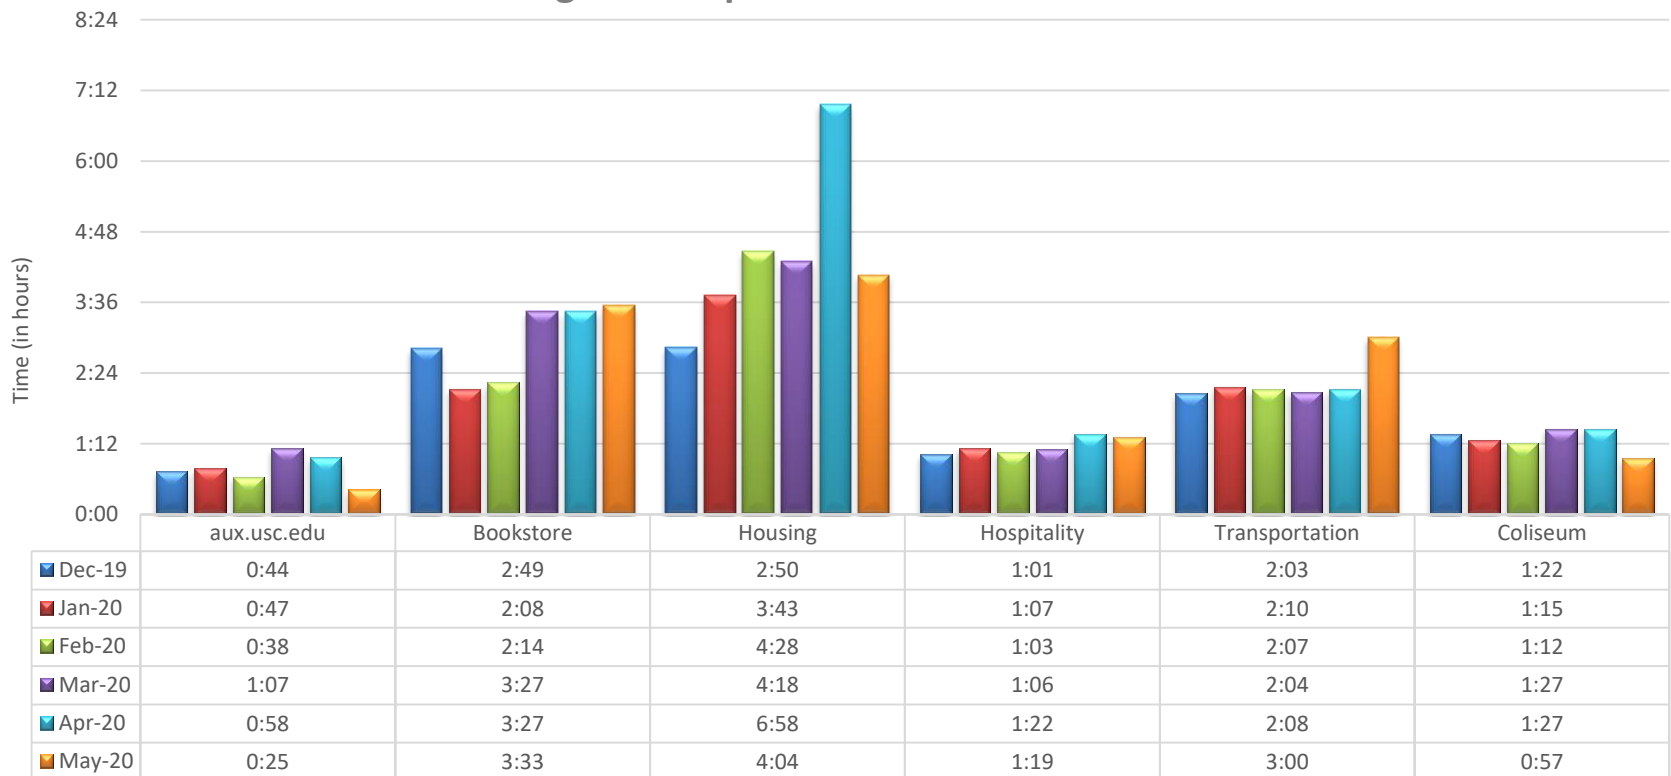

Website Reports May 2020

May 2020 Traffic Sources - Other Sites

Website Reports May 2020

Web Visits Per Month - BU Main Sites

Website Reports May 2020

Web Visits Per Month - HSP Micro Sites

Website Reports May 2020

Web Visits Per Month - Other Sites

Website Reports May 2020

Average Time Spent on Website - BU Main Sites

Website Reports May 2020

Average Time Spent on Website - Other Sites

Website Reports May 2020

Bookstore Charts 10 Most Searched Items May 2020