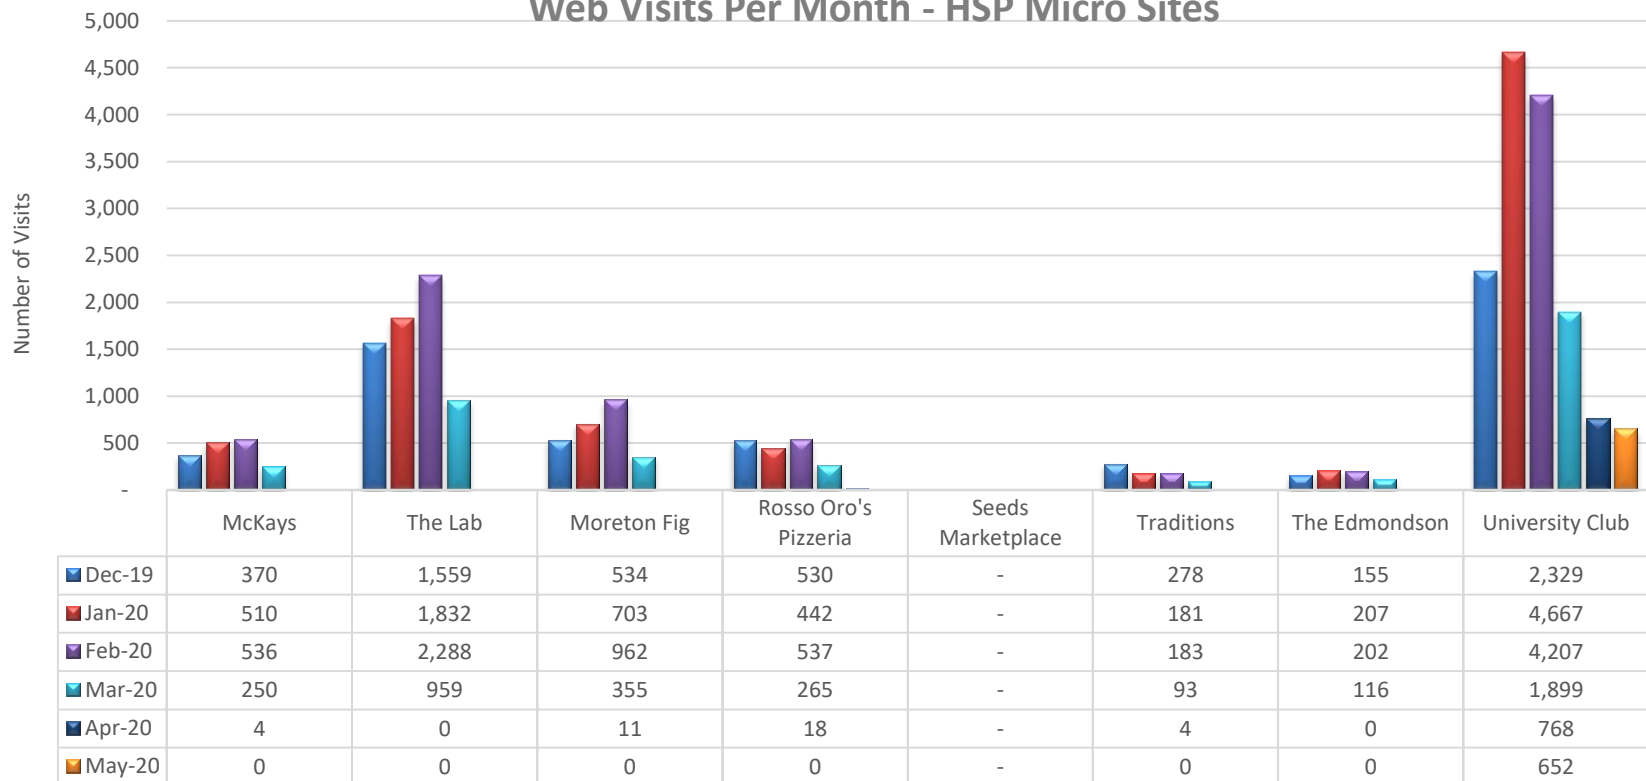

Website Reports May 2020

May 2020 Traffic Sources - Other Sites

Website Reports May 2020

Web Visits Per Month - BU Main Sites

Website Reports May 2020

Web Visits Per Month - HSP Micro Sites

Website Reports May 2020