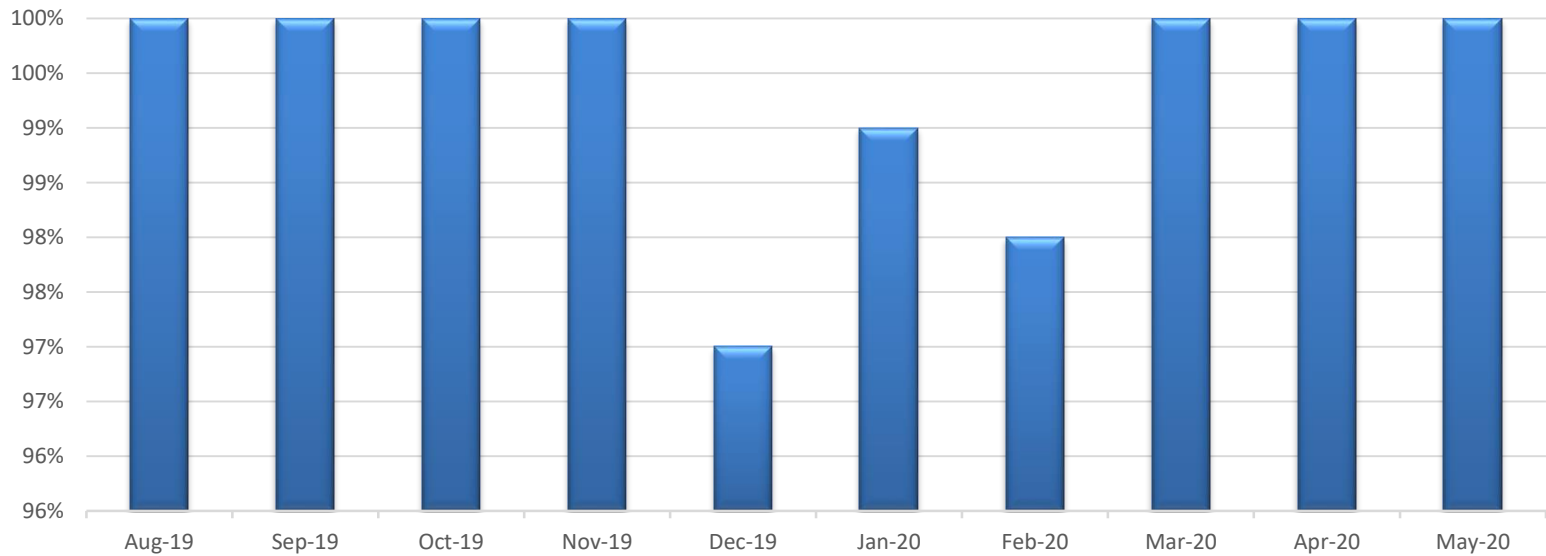

Web Visits Per Month - Other Sites

Website Reports May 2020

Average Time Spent on Website - BU Main Sites

Website Reports May 2020

Average Time Spent on Website - Other Sites

Website Reports May 2020

Bookstore Charts 10 Most Searched Items May 2020

Website Reports May 2020

Bookstore Charts 10 Most Viewed Pages

Website Reports May 2020

Bookstore Charts
10 Most Purchased Products

Customer Satisfaction Report May 2020

Customer Satisfaction

Thank You !!