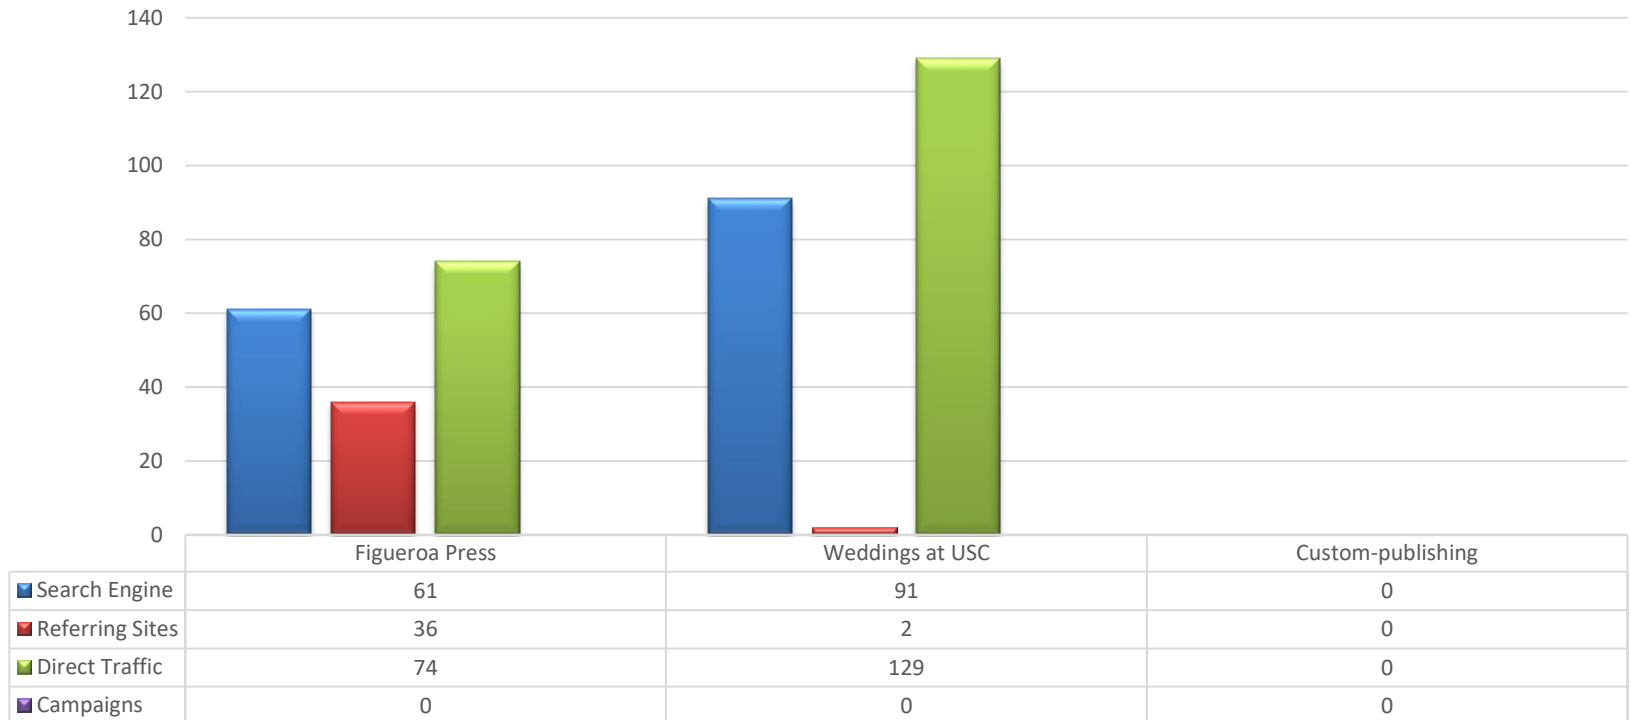

Web Visits Per Month - BU Main Sites

Website Reports May 2020

May 2020 Traffic Sources - Other Sites