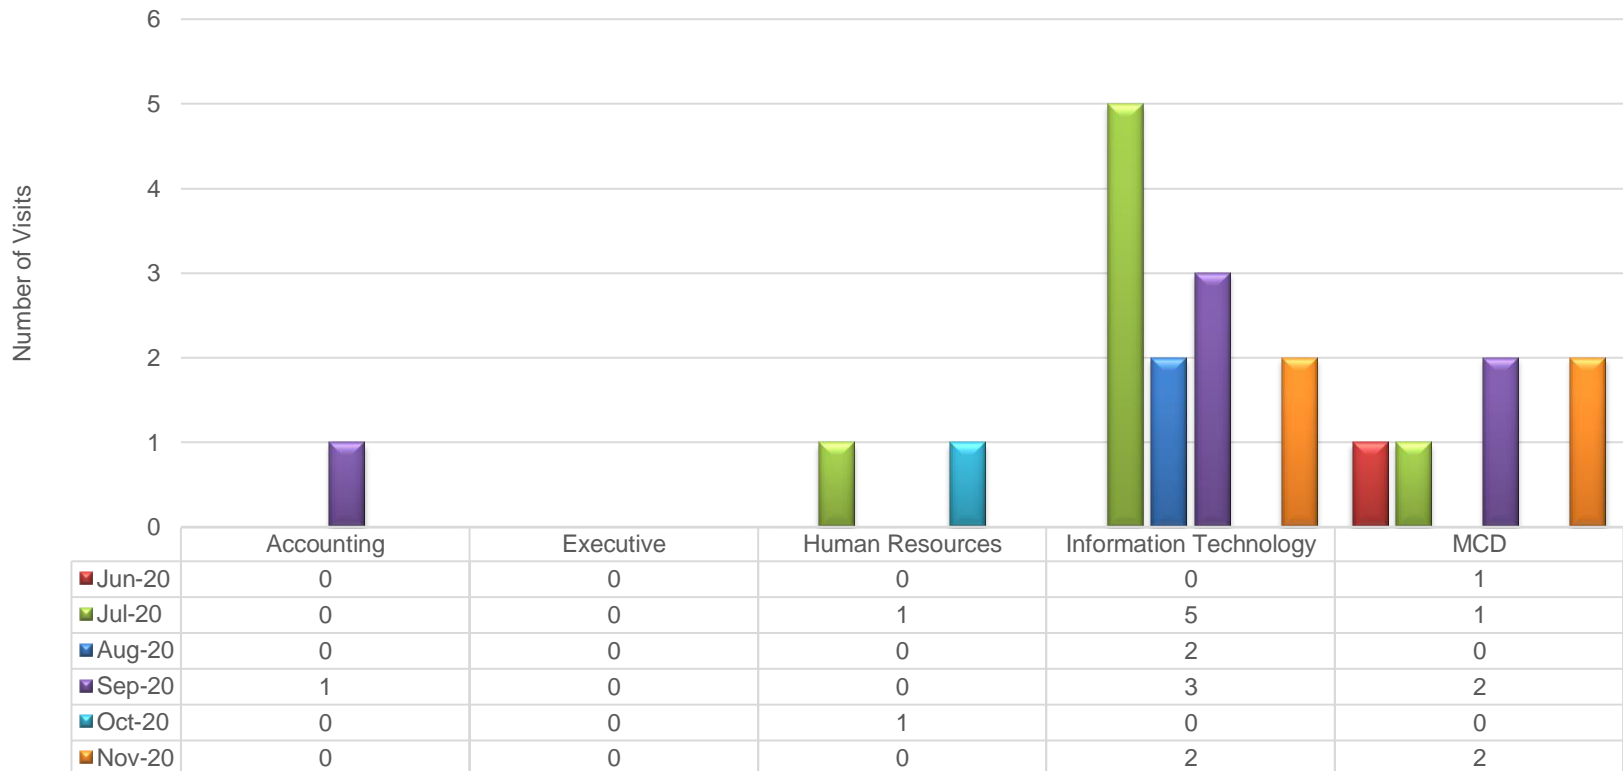

of Web Requests Opened By Status

Service Desk Reports November 2020

of Web Requests Opened By Business Units

Service Desk Reports November 2020

of Web Requests Opened By Shared Services

Service Desk Reports November 2020

of Web Requests Opened By Unit - Other

Service Desk Reports November 2020

of Web Requests Closed By Business Units

Service Desk Reports November 2020

of Web Requests Closed By Shared Services

Service Desk Reports November 2020