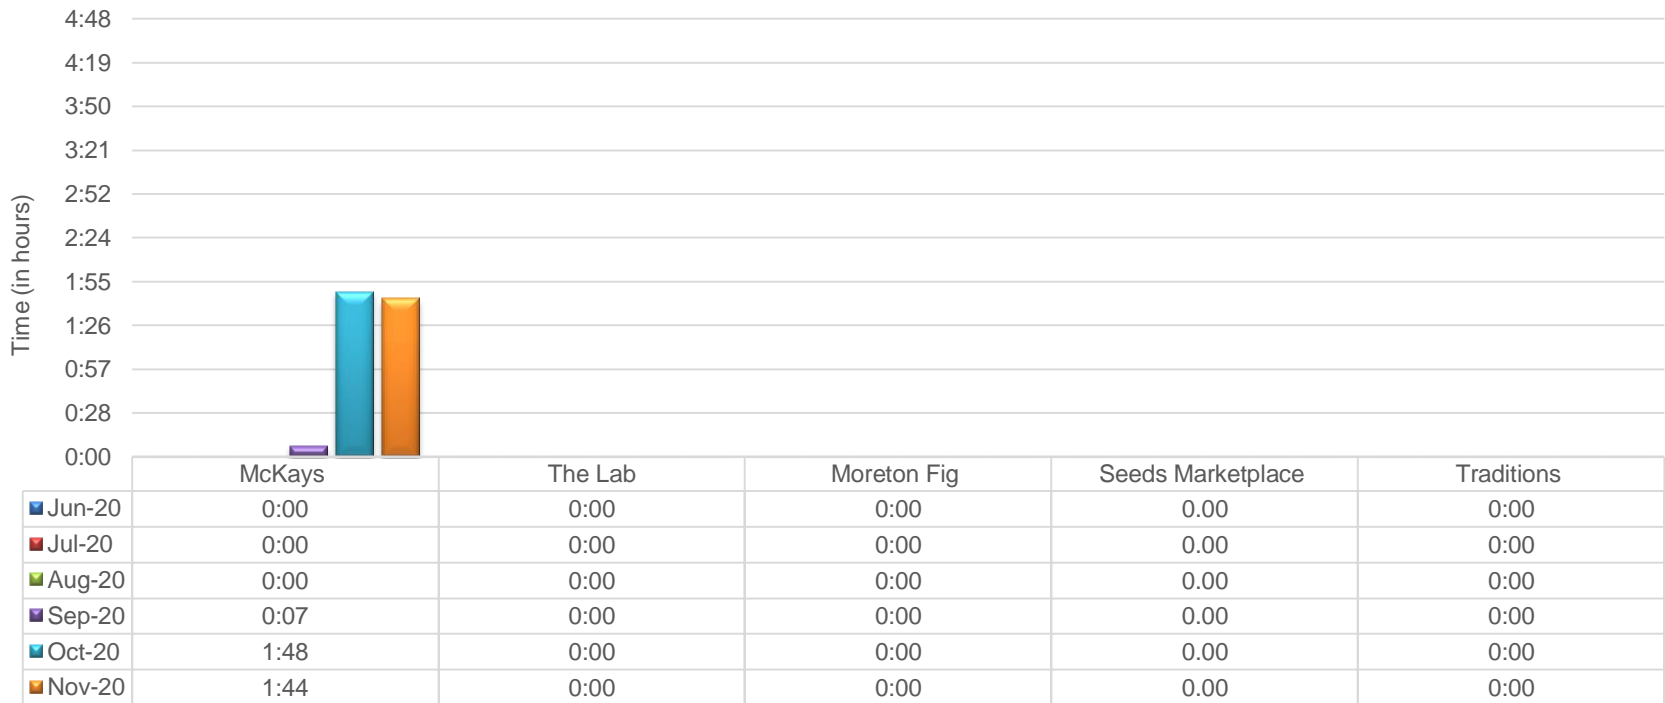

Website Reports November 2020

Average Time Spent on Website - BU Main Sites

Website Reports November 2020

Average Time Spent on Website - HSP Micro Sites (Mobile)

Website Reports November 2020

Average Time Spent on Website - Other Sites