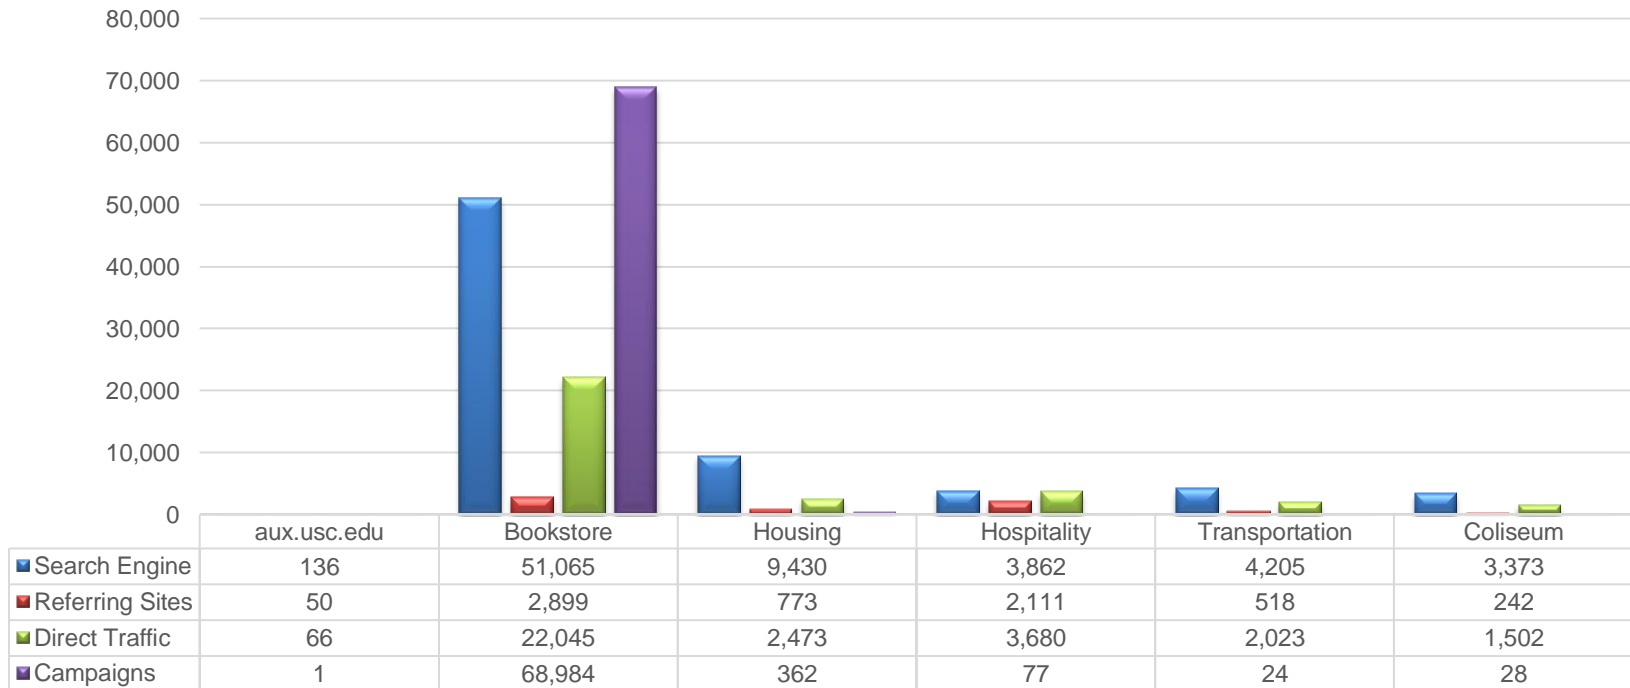

November 2020 Traffic Sources - HSP Micro Sites (Desktop)

Website Reports November 2020

November 2020 Traffic Sources - BU Main Sites