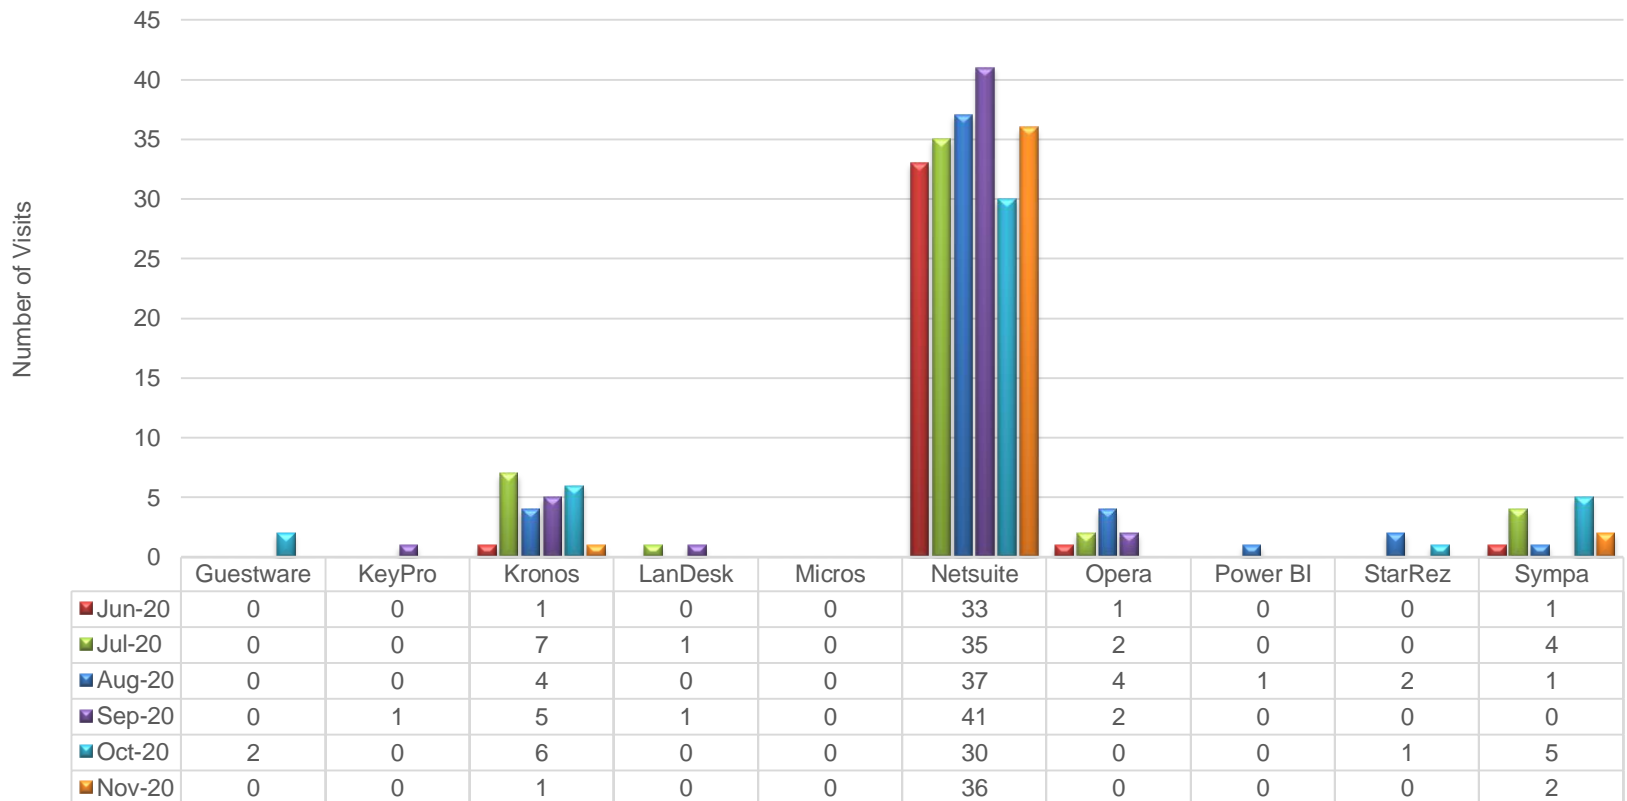

Service Desk Reports November 2020

Requests By BU System (2 of 3)

Service Desk Reports November 2020

Requests By BU System (3 of 3)

Service Desk Reports November 2020

Open Requests Aging Report

Service Desk Reports November 2020