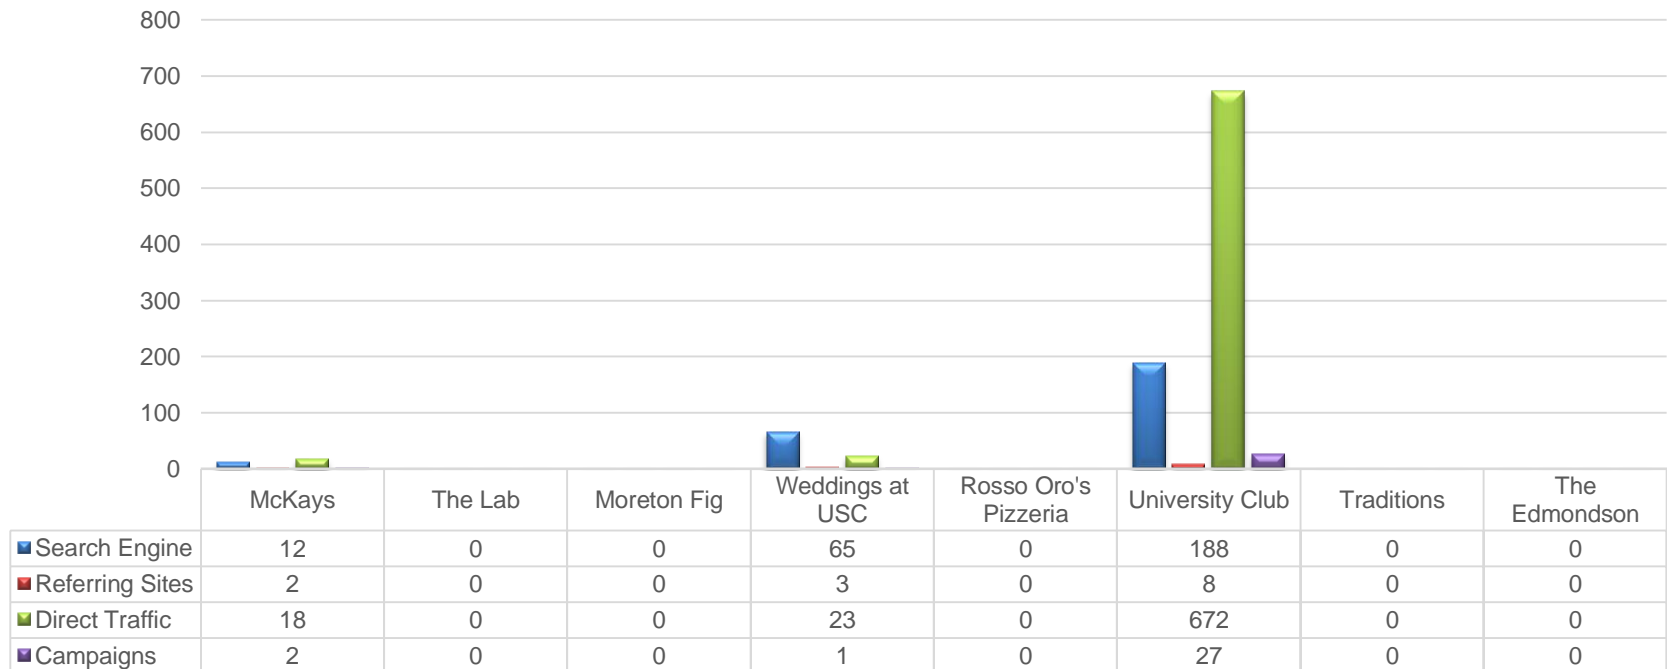

of Web Requests Closed By Unit - Other

Website Reports November 2020

November 2020 Traffic Sources - BU Main Sites

Website Reports November 2020

November 2020 Traffic Sources - HSP Micro Sites (Desktop)

Website Reports November 2020