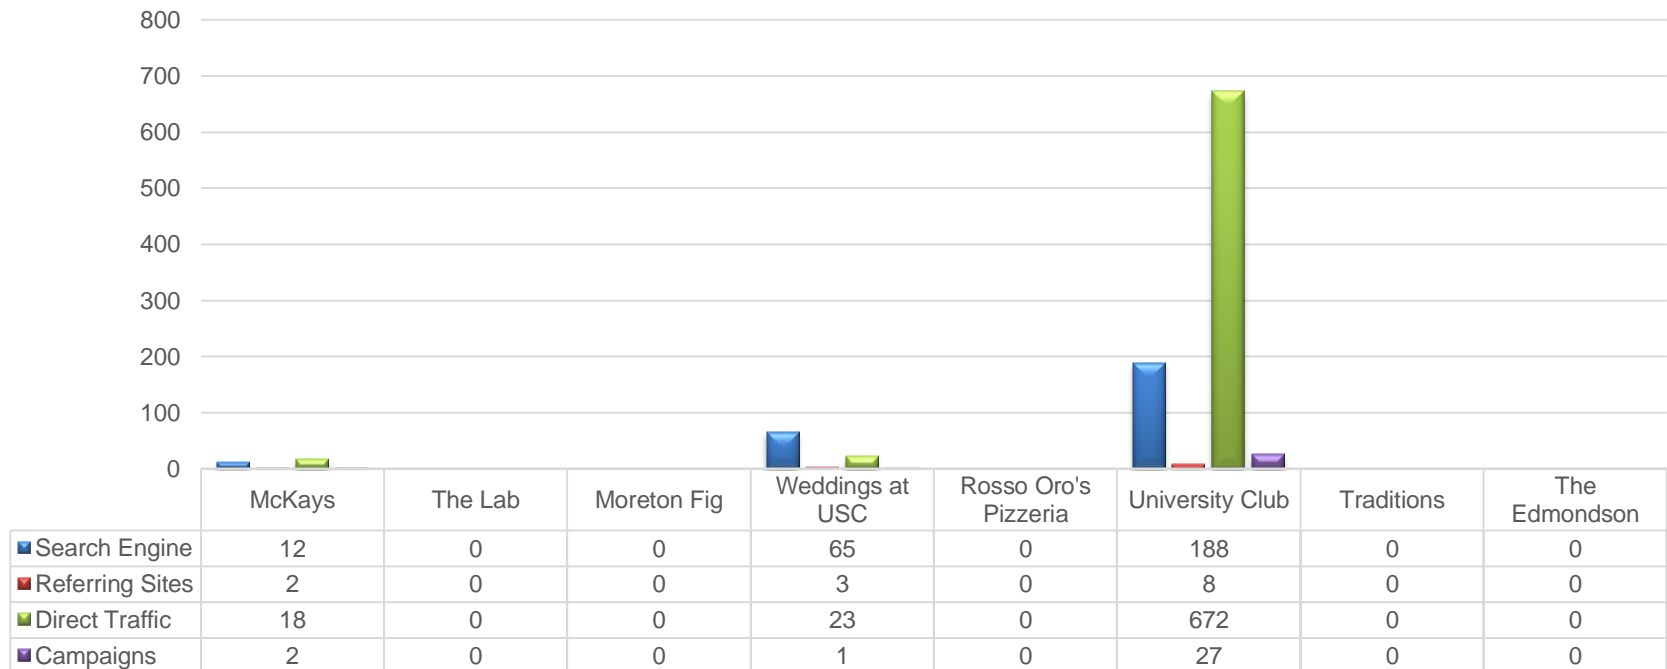

Website Reports November 2020

Web Visits Per Month - BU Main Sites

Website Reports November 2020

November 2020 Traffic Sources - HSP Micro Sites (Desktop)

Website Reports November 2020

Web Visits Per Month - HSP Micro Sites (Mobile)