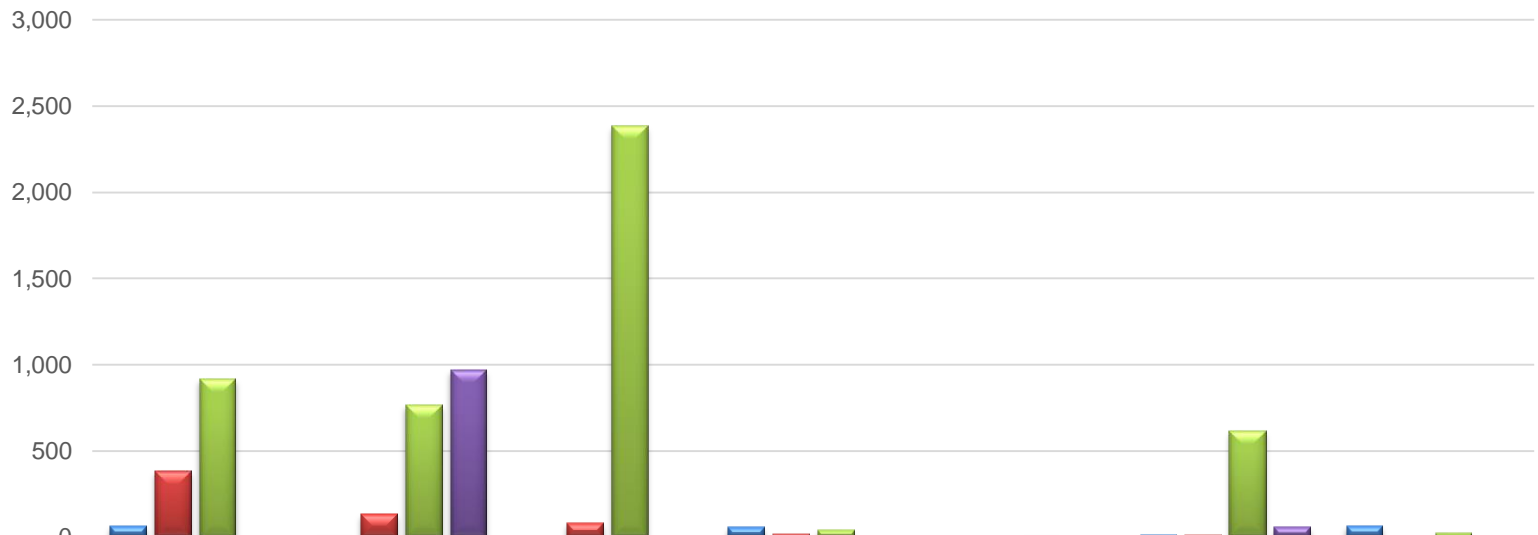

Website Reports November 2020

November 2020 Traffic Sources - Other Sites

	Custom-Publishing	Experiences LA Coliseum	Employee Store	Figueroa Press	New Student Orientation	PPE Bookstore	Weddings at USC
Search Engine	63	7	5	58	1	14	65
Referring Sites	382	134	81	19	1	11	3
Direct Traffic	918	767	2386	40	7	615	23
Campaigns	0	972	0	0	1	61	1