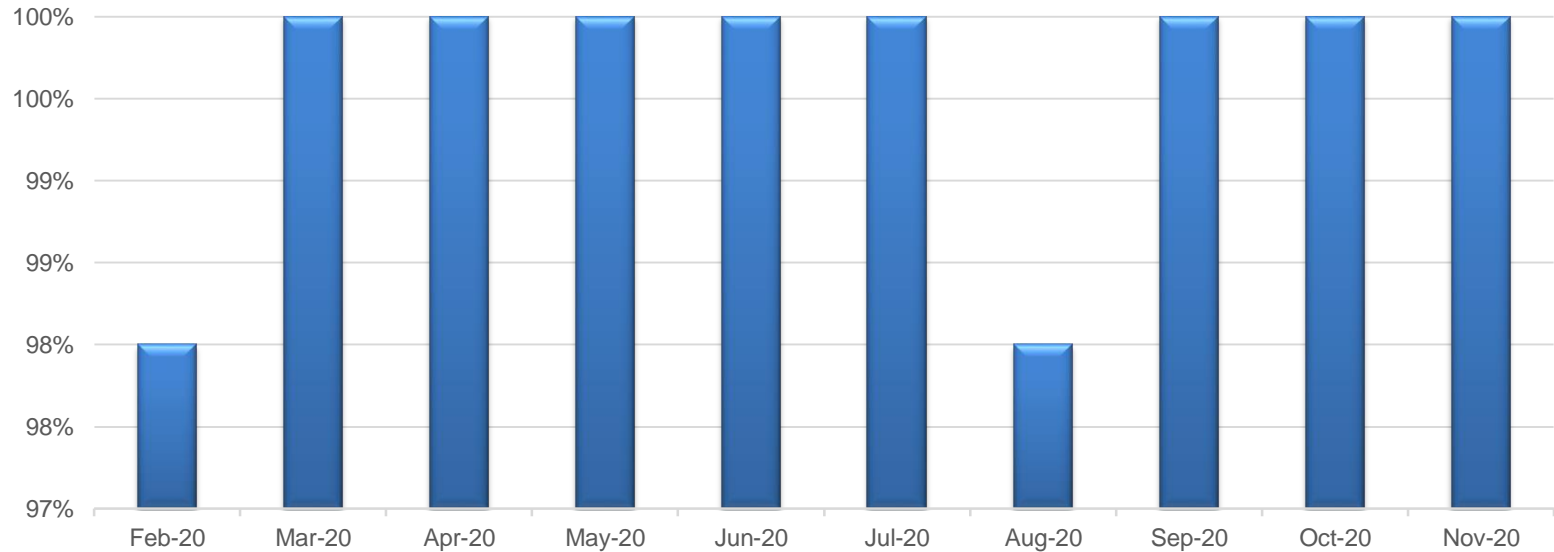

Customer Satisfaction Report November 2020

Customer Satisfaction