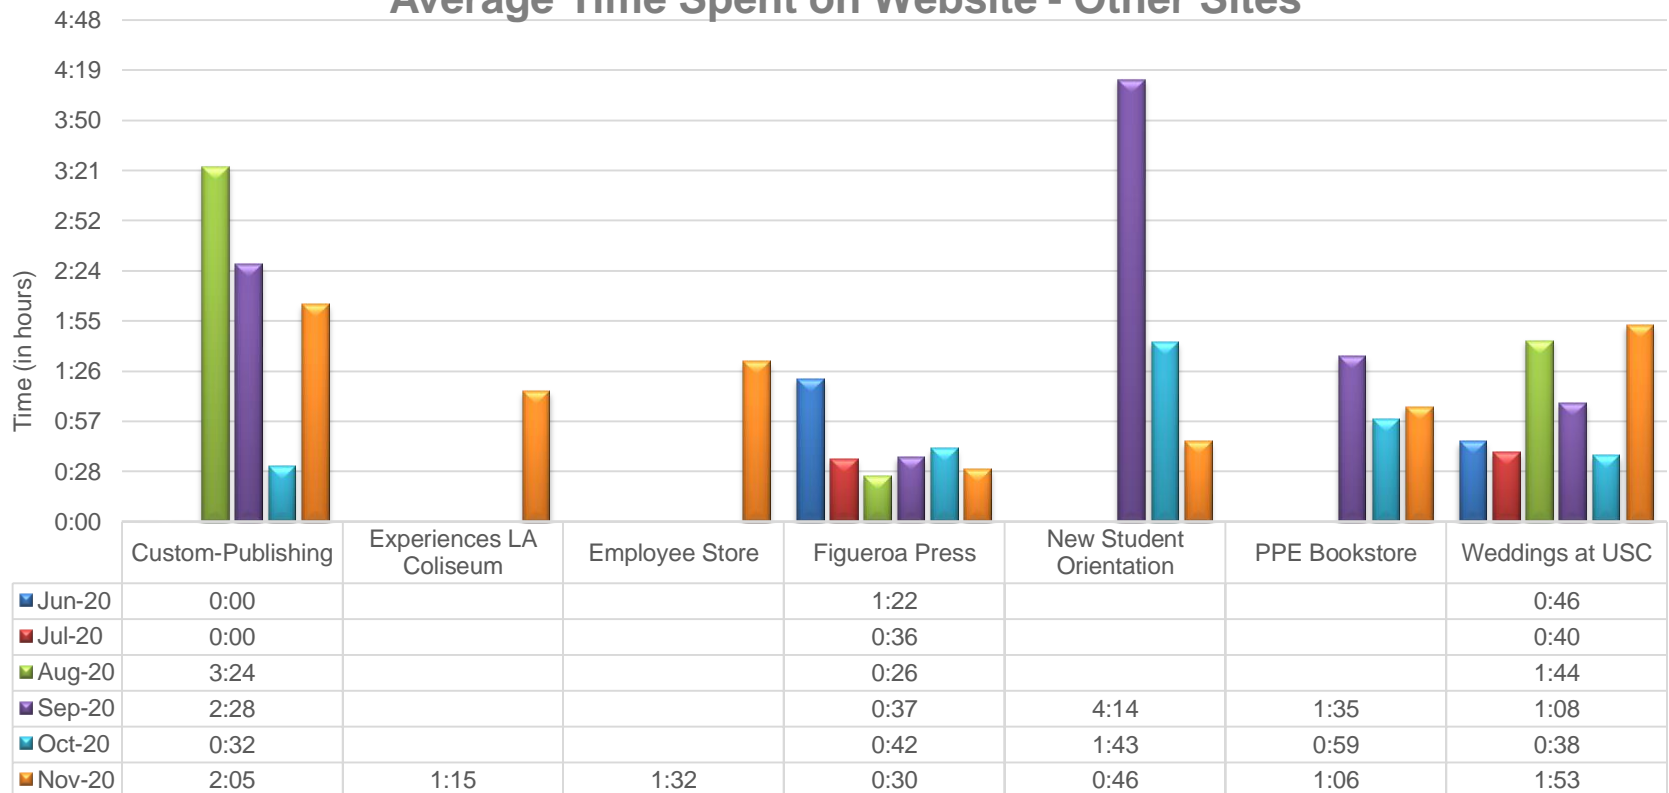

Website Reports November 2020

Average Time Spent on Website - BU Main Sites

Website Reports November 2020

Average Time Spent on Website - HSP Micro Sites (Mobile)

Website Reports November 2020

Average Time Spent on Website - Other Sites