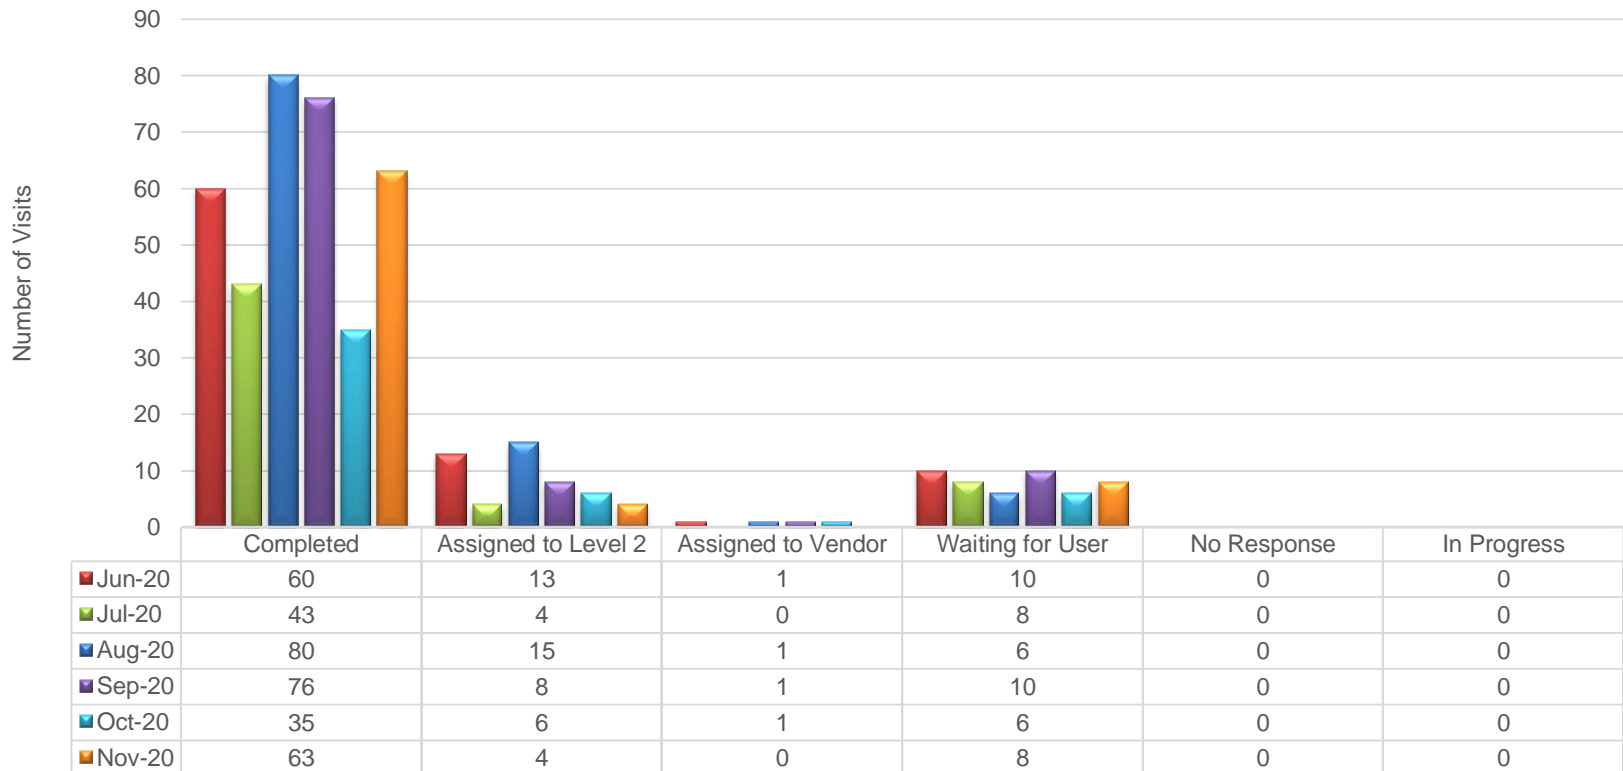

Service Desk Reports November 2020

Requests By BU System (2 of 3)

Service Desk Reports November 2020

Requests By BU System (3 of 3)

Service Desk Reports November 2020

Open Requests Aging Report

Service Desk Reports November 2020

of Web Requests Opened By Status

Service Desk Reports November 2020

of Web Requests Opened By Business Units

Service Desk Reports November 2020

of Web Requests Opened By Shared Services

Service Desk Reports November 2020