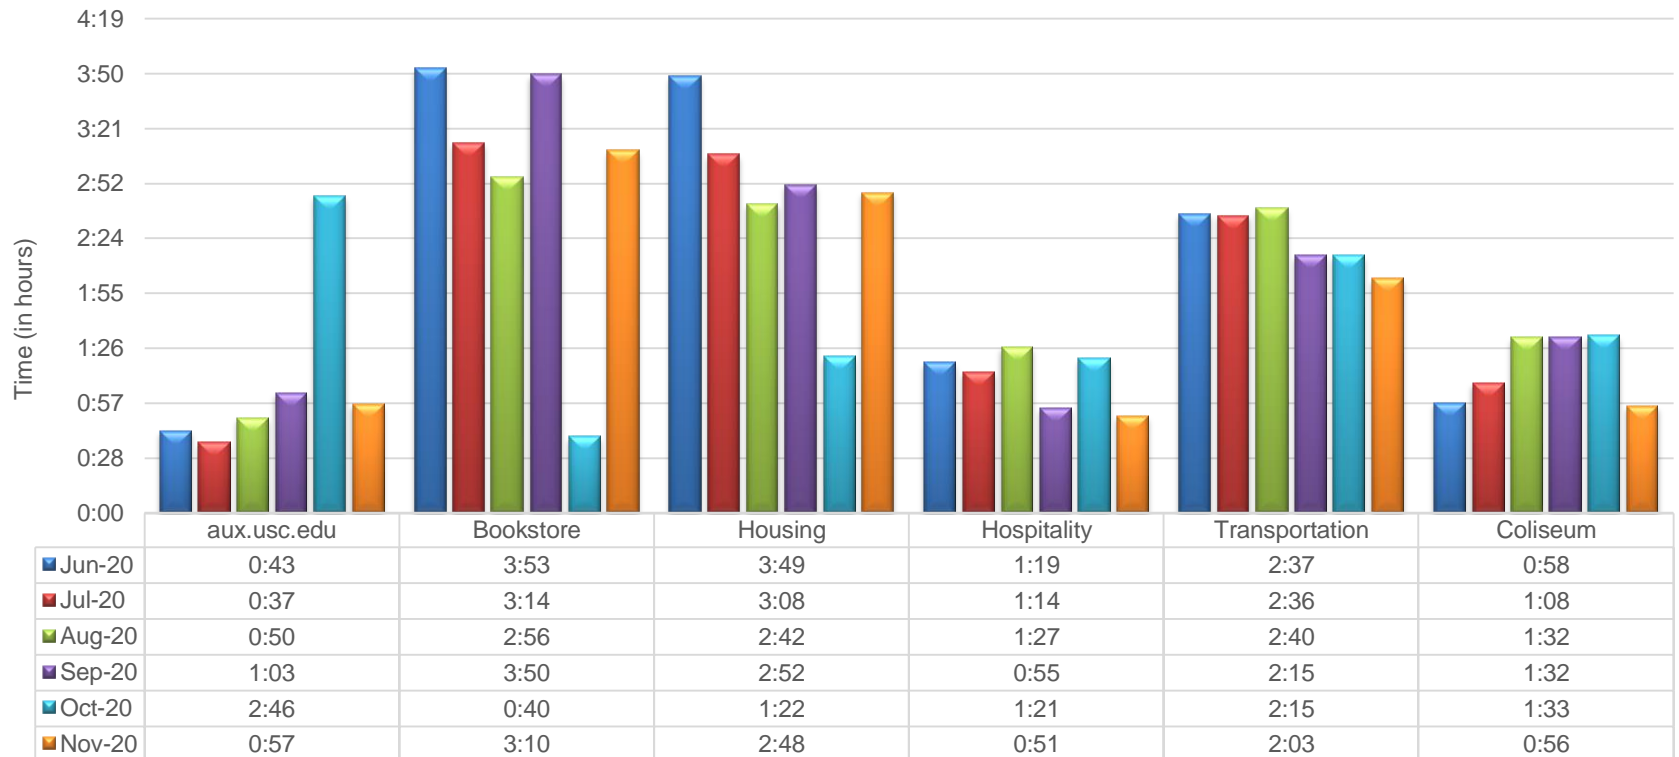

Website Reports November 2020