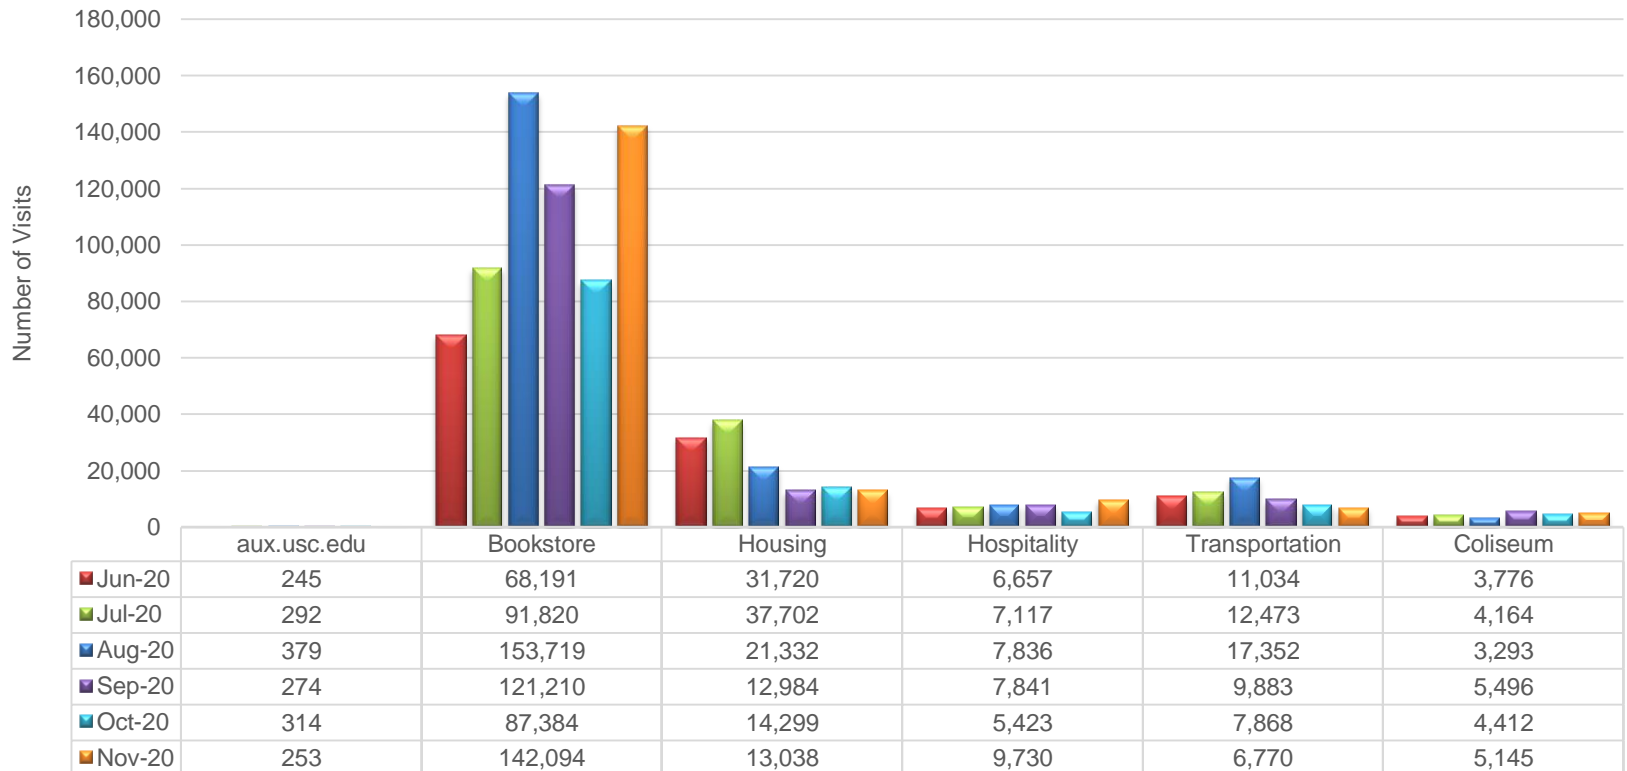

November 2020 Traffic Sources - HSP Micro Sites (Desktop)

Website Reports November 2020

Web Visits Per Month - BU Main Sites