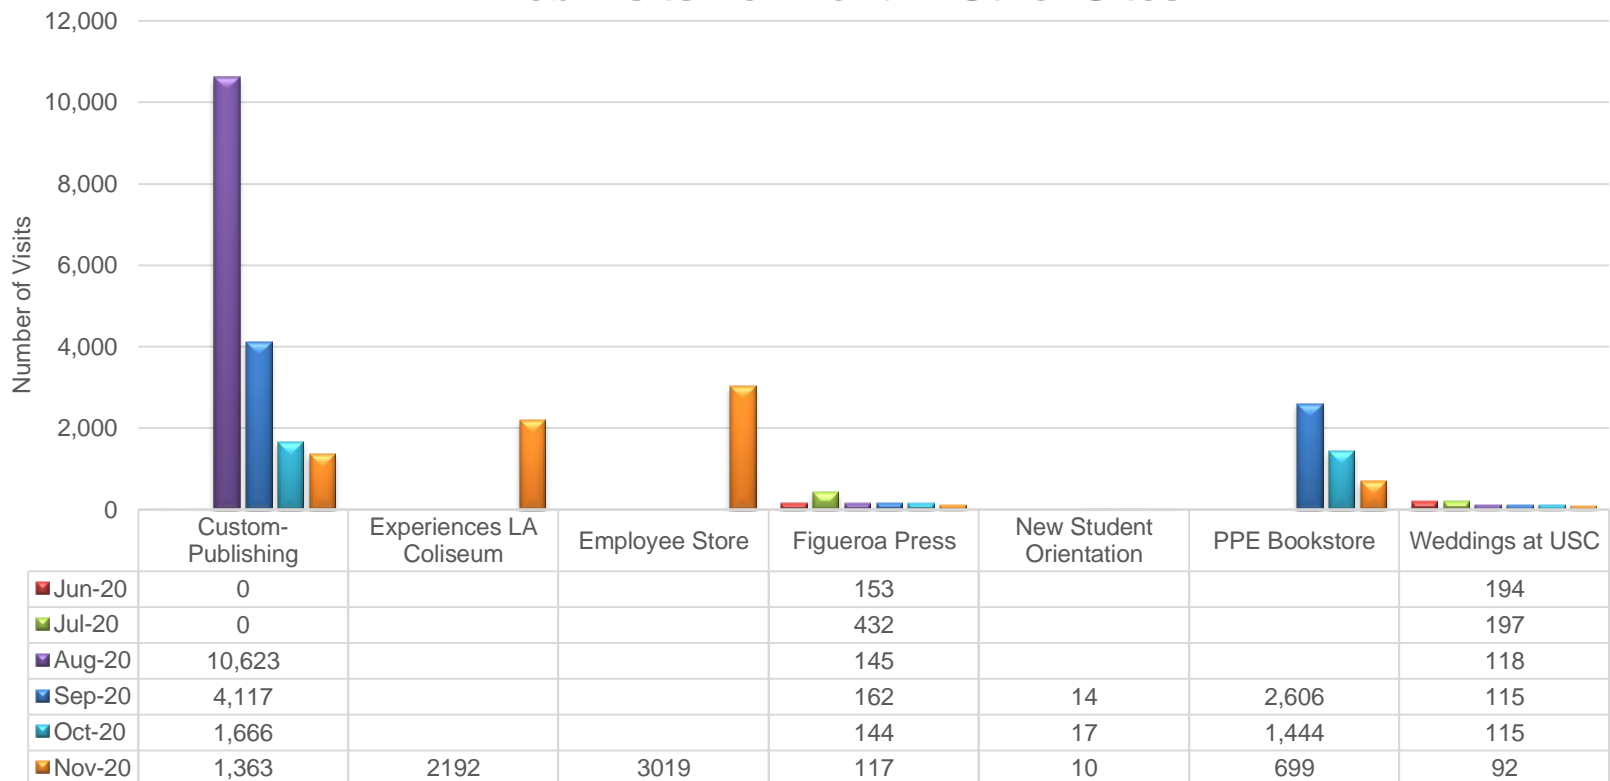

Average Time Spent on Website - BU Main Sites

Website Reports November 2020

Web Visits Per Month - Other Sites