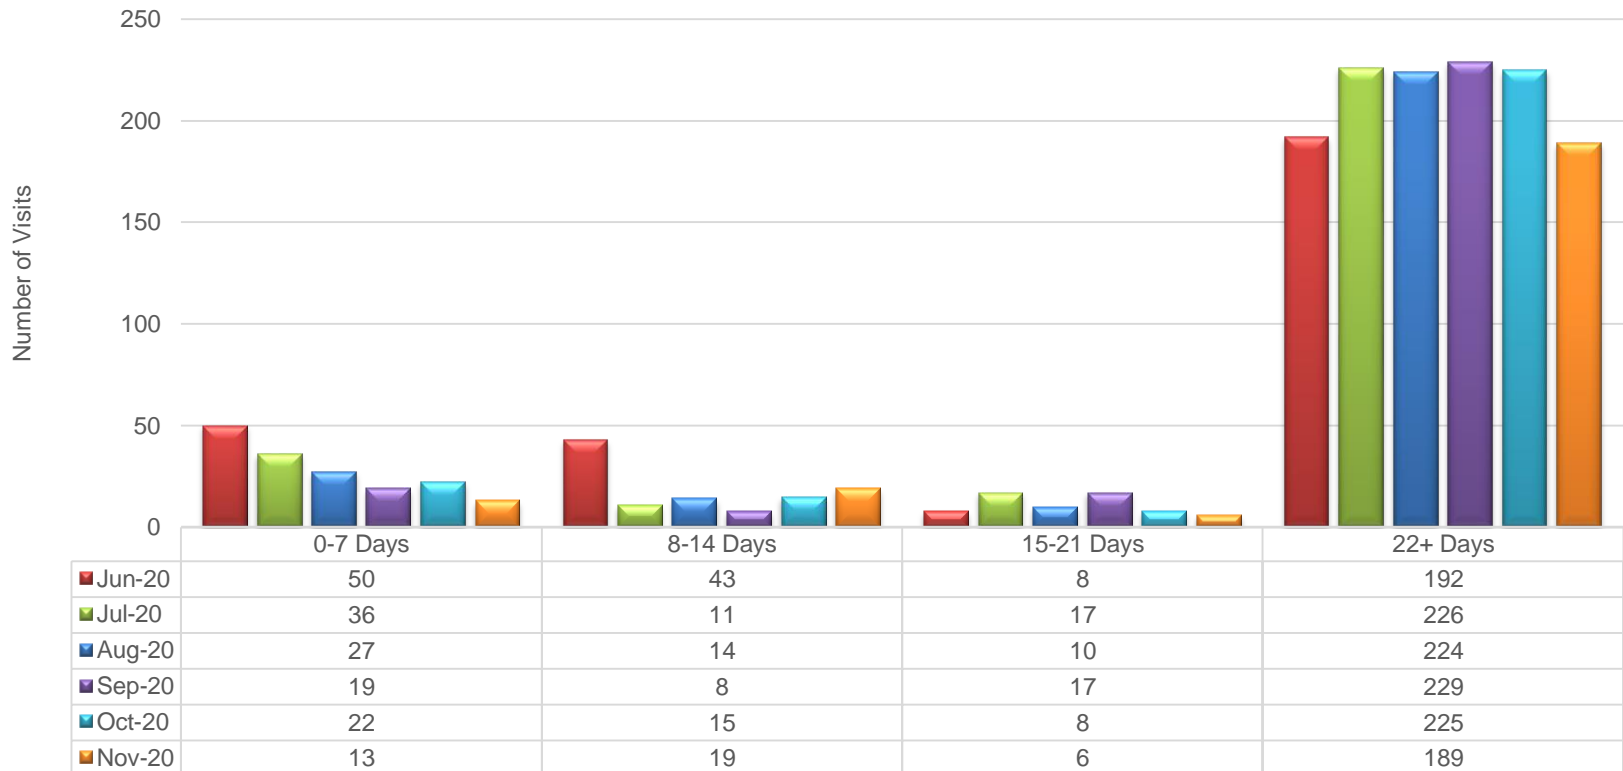

Service Desk Reports November 2020

Requests By BU System (2 of 3)

Service Desk Reports November 2020

Requests By BU System (3 of 3)

Service Desk Reports November 2020

Open Requests Aging Report

Service Desk Reports November 2020

of Web Requests Opened By Status

Service Desk Reports November 2020

of Web Requests Opened By Business Units

Service Desk Reports November 2020

of Web Requests Opened By Shared Services

Service Desk Reports November 2020