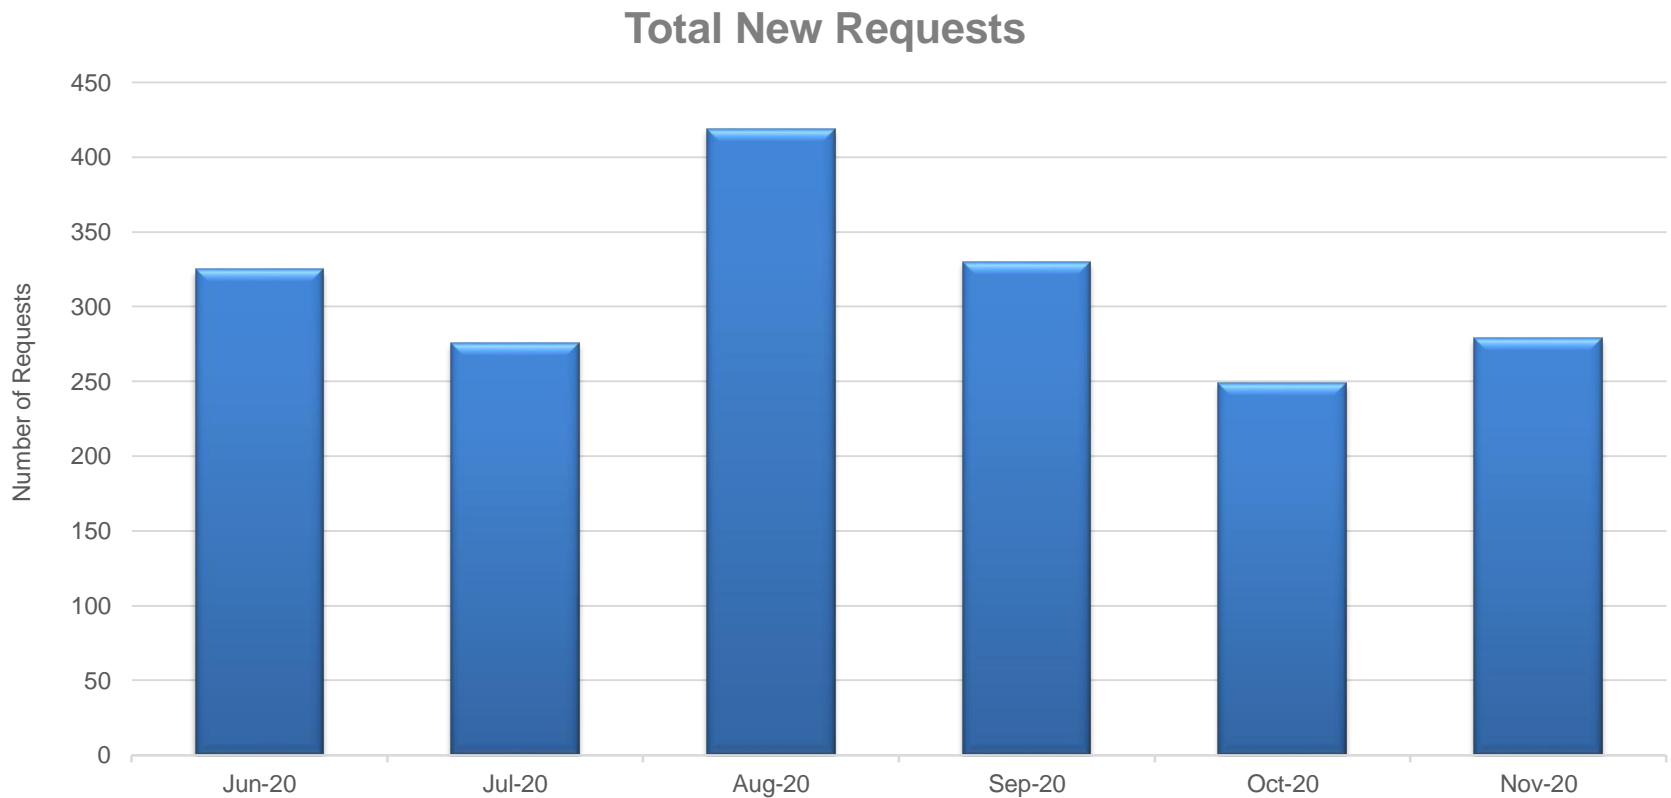

AS IT MONTHLY REPORTS

For November 2020

Contents

- Service Desk Reports
- Aging Report
- Website Reports
- Customer Satisfaction Report

Service Desk Reports November 2020

Service Desk Reports November 2020