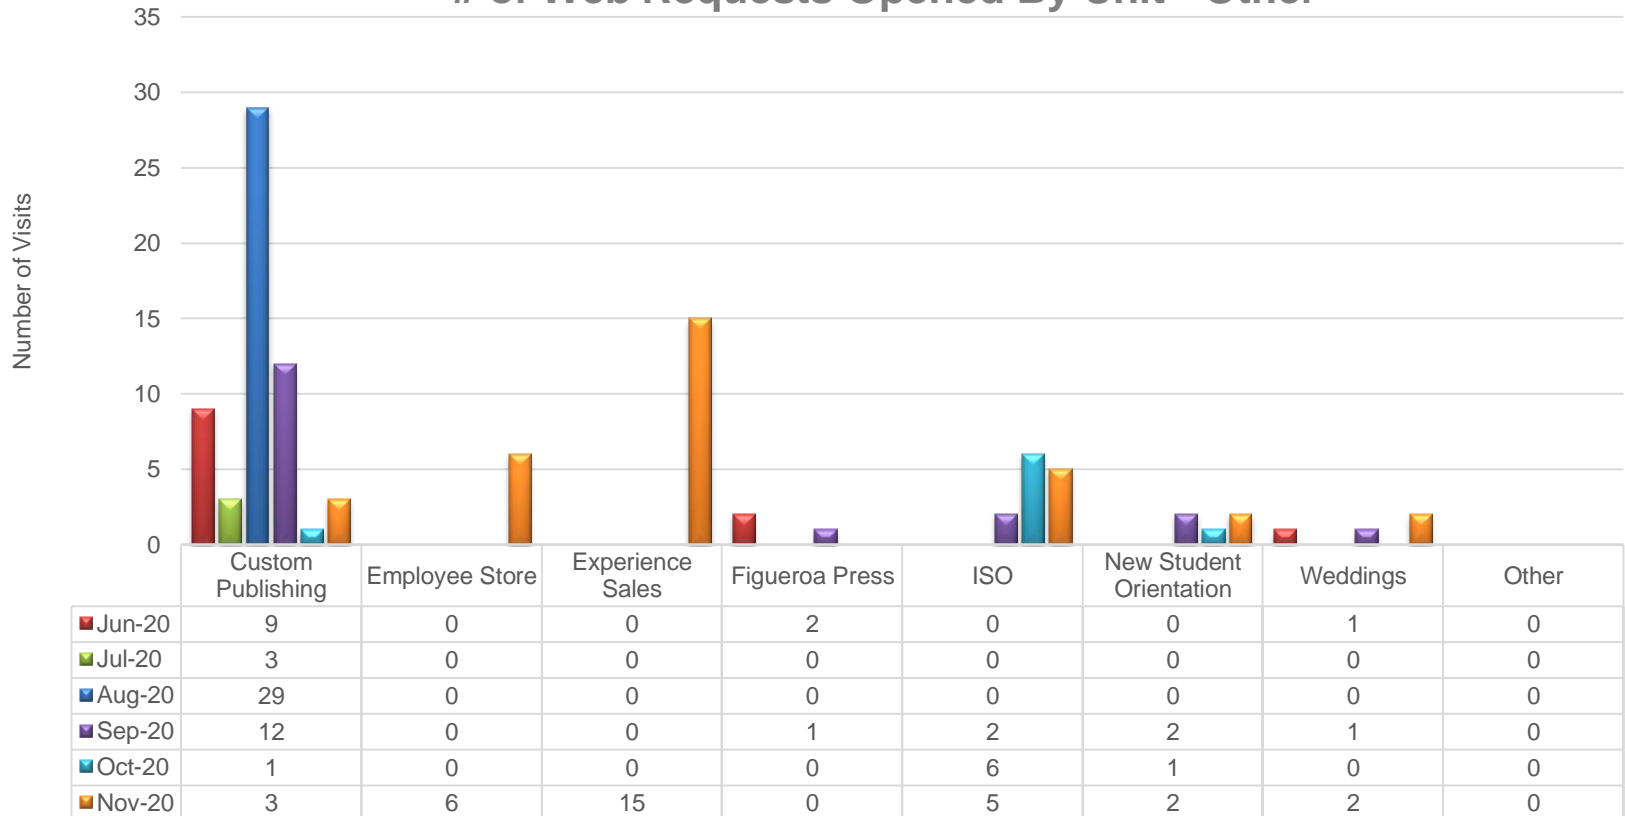

of Web Requests Closed By Business Units

Service Desk Reports November 2020

of Web Requests Opened By Unit - Other