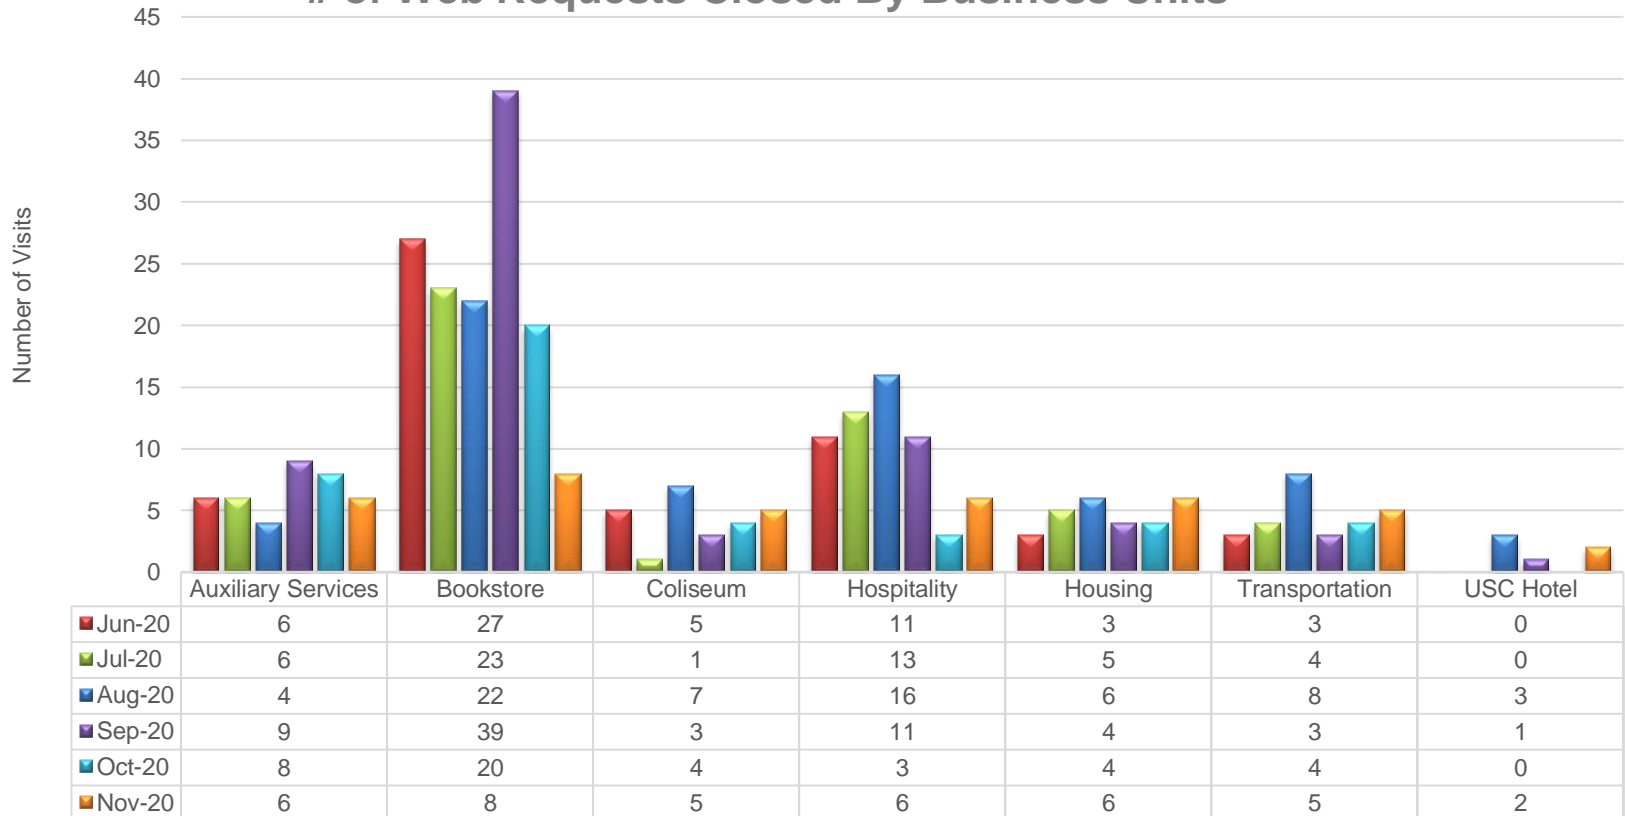

# of Web Requests Closed By Shared Services

Service Desk Reports November 2020

of Web Requests Closed By Business Units