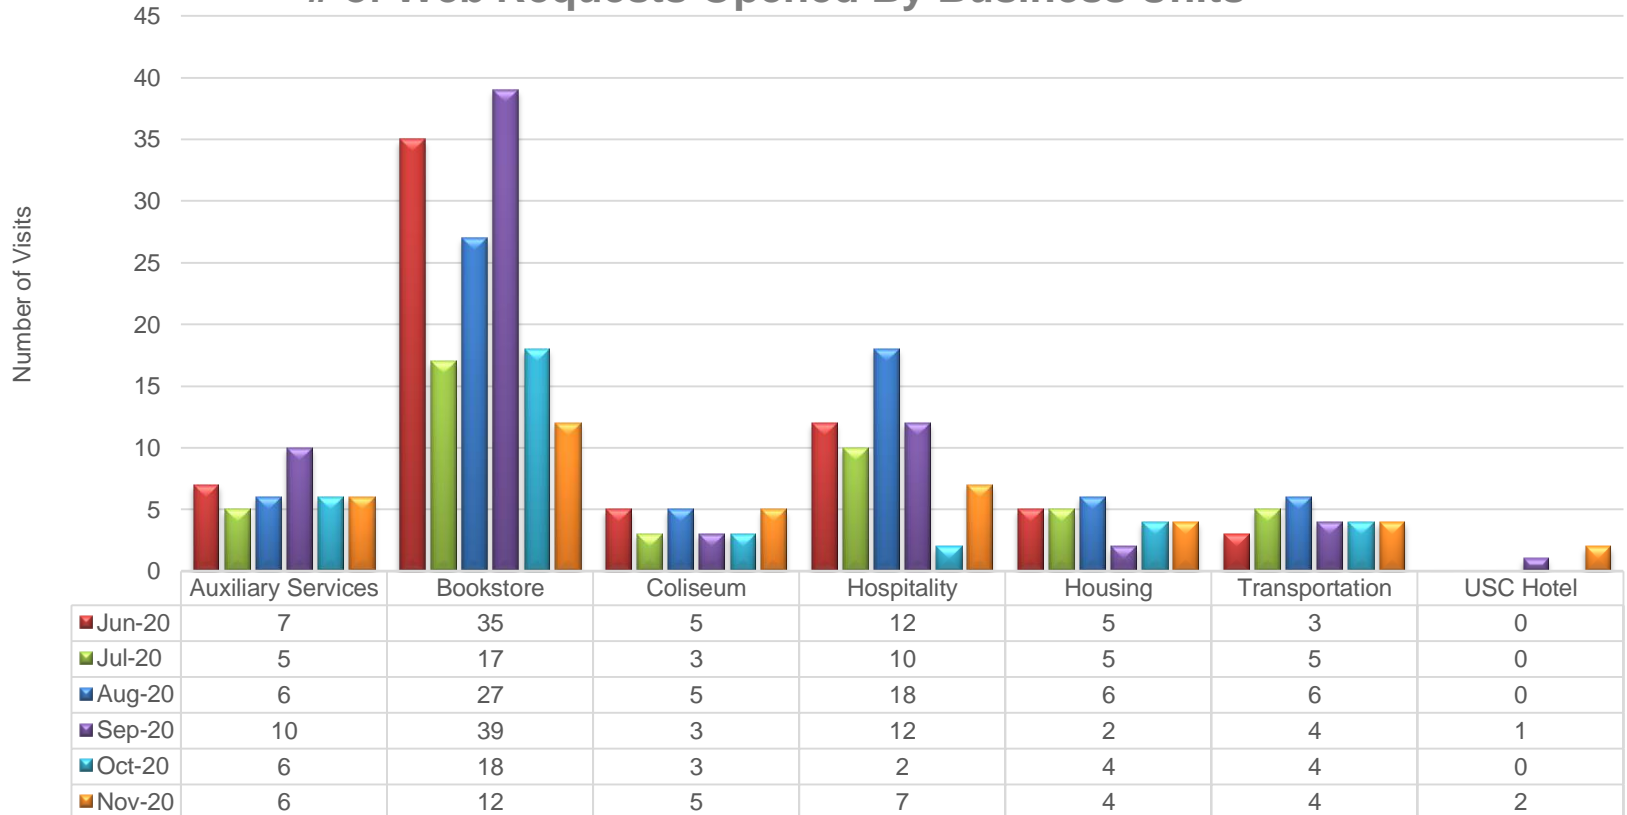

Service Desk Reports November 2020

Requests By BU System (2 of 3)

Service Desk Reports November 2020

Requests By BU System (3 of 3)

Service Desk Reports November 2020

Open Requests Aging Report

Service Desk Reports November 2020

of Web Requests Opened By Status

Service Desk Reports November 2020

of Web Requests Opened By Business Units

Service Desk Reports November 2020

of Web Requests Opened By Shared Services

Service Desk Reports November 2020