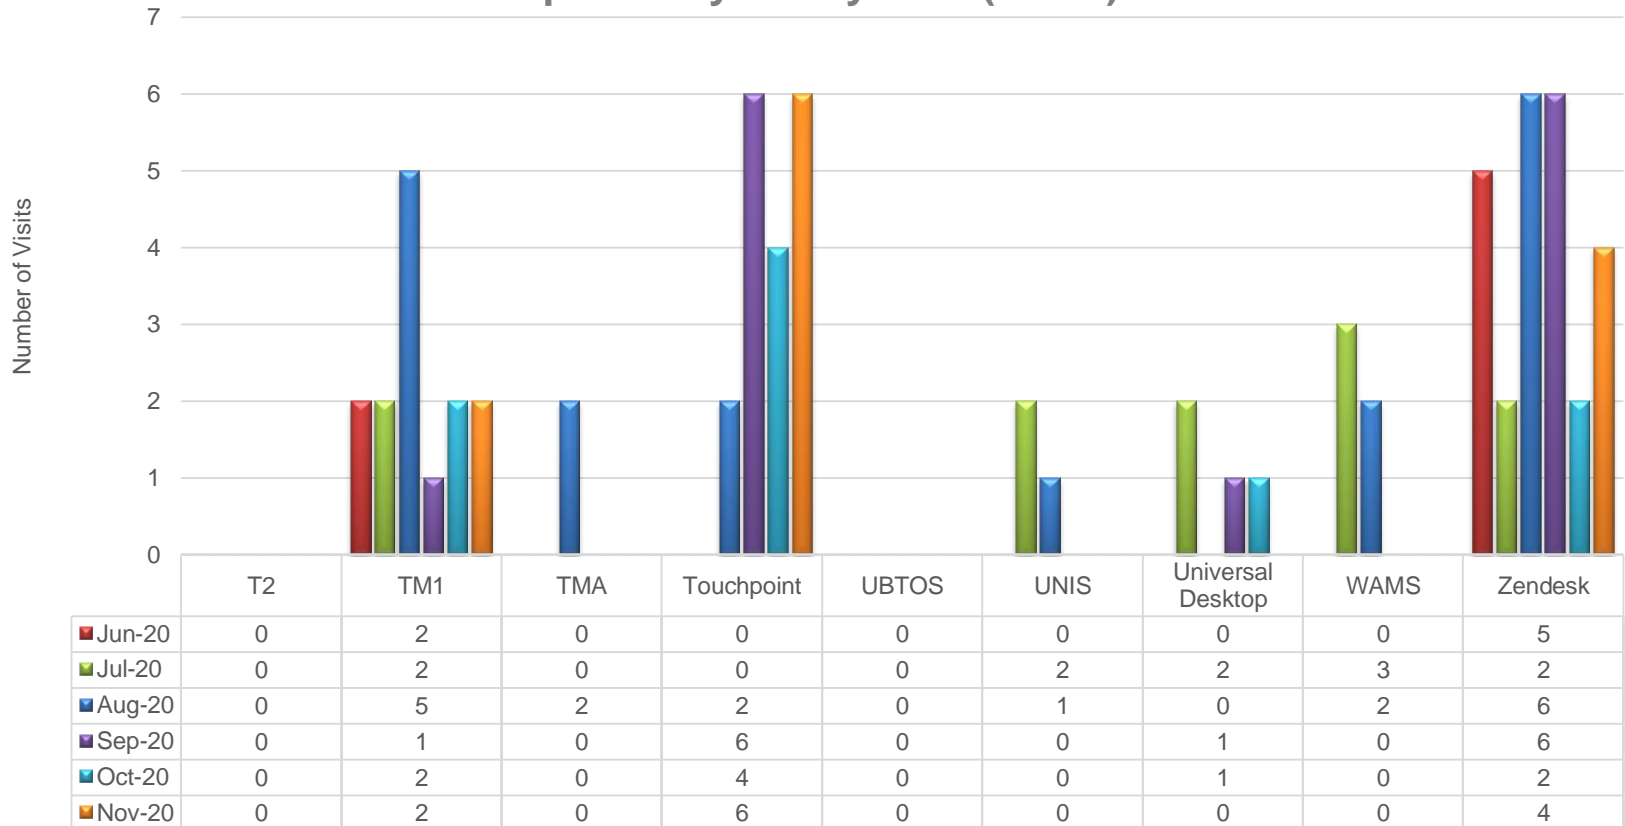

Service Desk Reports November 2020

Requests By BU System (2 of 3)

Service Desk Reports November 2020

Requests By BU System (3 of 3)

Service Desk Reports November 2020

Open Requests Aging Report

Service Desk Reports November 2020

of Web Requests Opened By Status

Service Desk Reports November 2020

of Web Requests Opened By Business Units

Service Desk Reports November 2020

of Web Requests Opened By Shared Services

Service Desk Reports November 2020