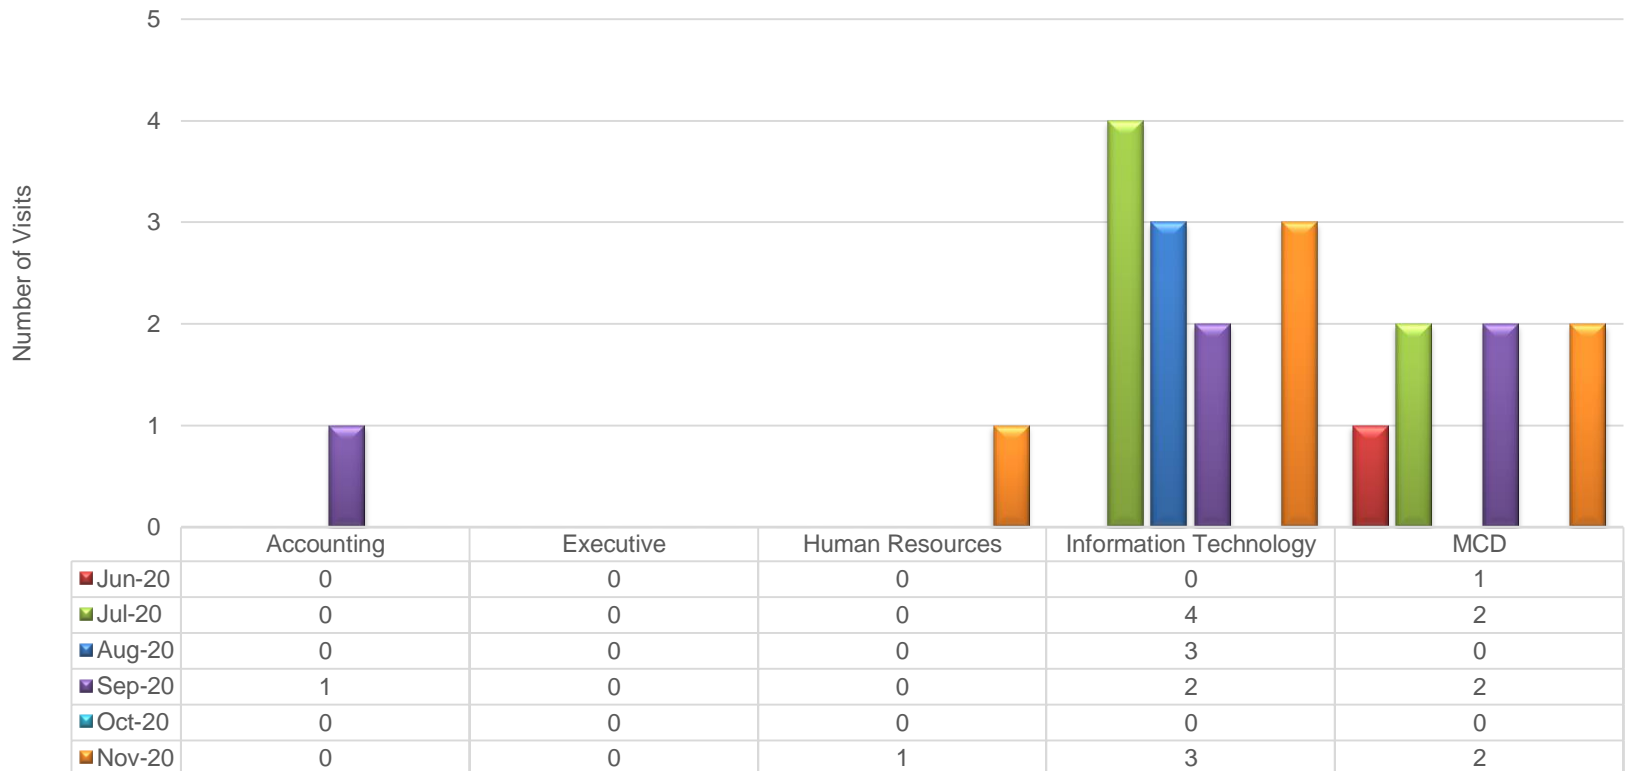

of Web Requests Opened By Status

Service Desk Reports November 2020

of Web Requests Opened By Business Units

Service Desk Reports November 2020

of Web Requests Opened By Shared Services

Service Desk Reports November 2020

of Web Requests Opened By Unit - Other

Service Desk Reports November 2020

of Web Requests Closed By Business Units

Service Desk Reports November 2020

of Web Requests Closed By Shared Services

Service Desk Reports November 2020

of Web Requests Closed By Unit - Other

Website Reports November 2020

November 2020 Traffic Sources - BU Main Sites

Website Reports November 2020

November 2020 Traffic Sources - HSP Micro Sites (Desktop)

Website Reports November 2020