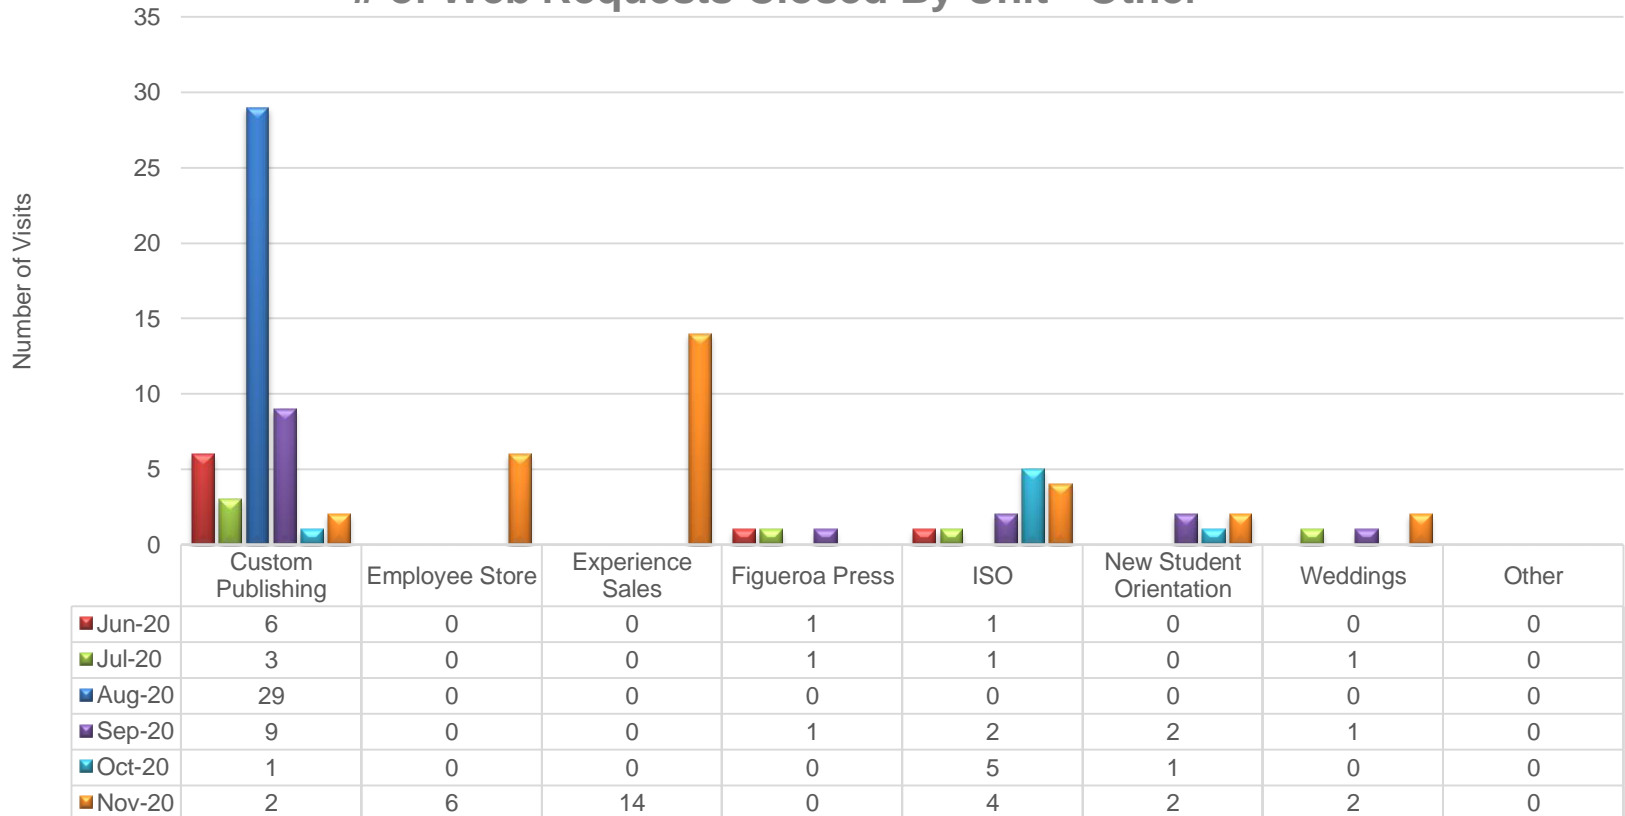

of Web Requests Opened By Unit - Other

Service Desk Reports November 2020

of Web Requests Closed By Business Units

Service Desk Reports November 2020

of Web Requests Closed By Shared Services

Service Desk Reports November 2020

of Web Requests Closed By Unit - Other

Website Reports November 2020

November 2020 Traffic Sources - BU Main Sites

Website Reports November 2020

November 2020 Traffic Sources - HSP Micro Sites (Desktop)

Website Reports November 2020