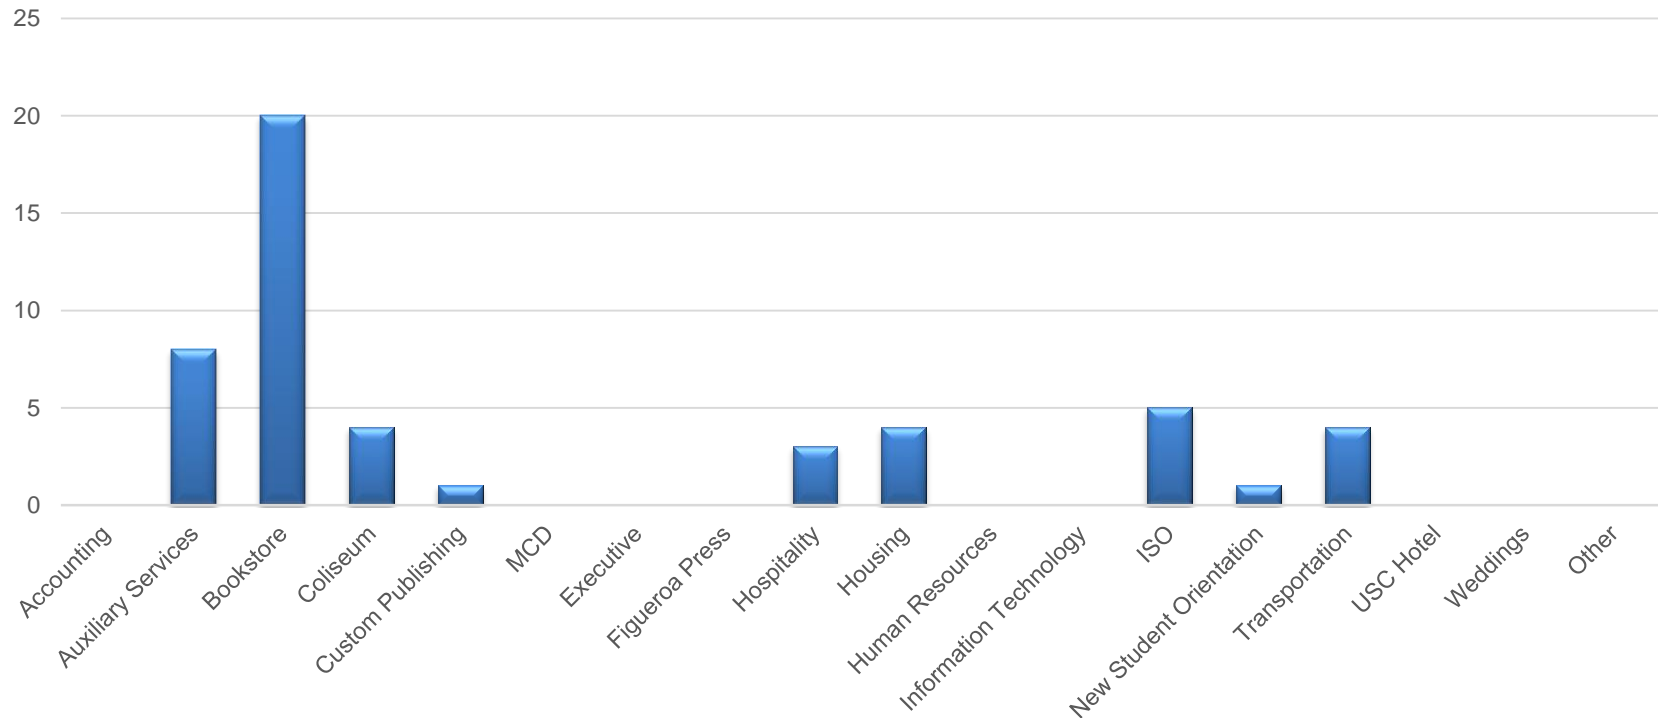

Requests By BU System

Service Desk Reports October 2020

Service Desk Reports October 2020

of Web Requests Opened By Status

Service Desk Reports October 2020

of Web Requests Opened By Unit

Service Desk Reports October 2020

of Web Requests Closed By Unit

Website Reports October 2020

October 2020 Traffic Sources - BU Main Sites

Website Reports October 2020

October 2020 Traffic Sources - Other Sites

Website Reports October 2020