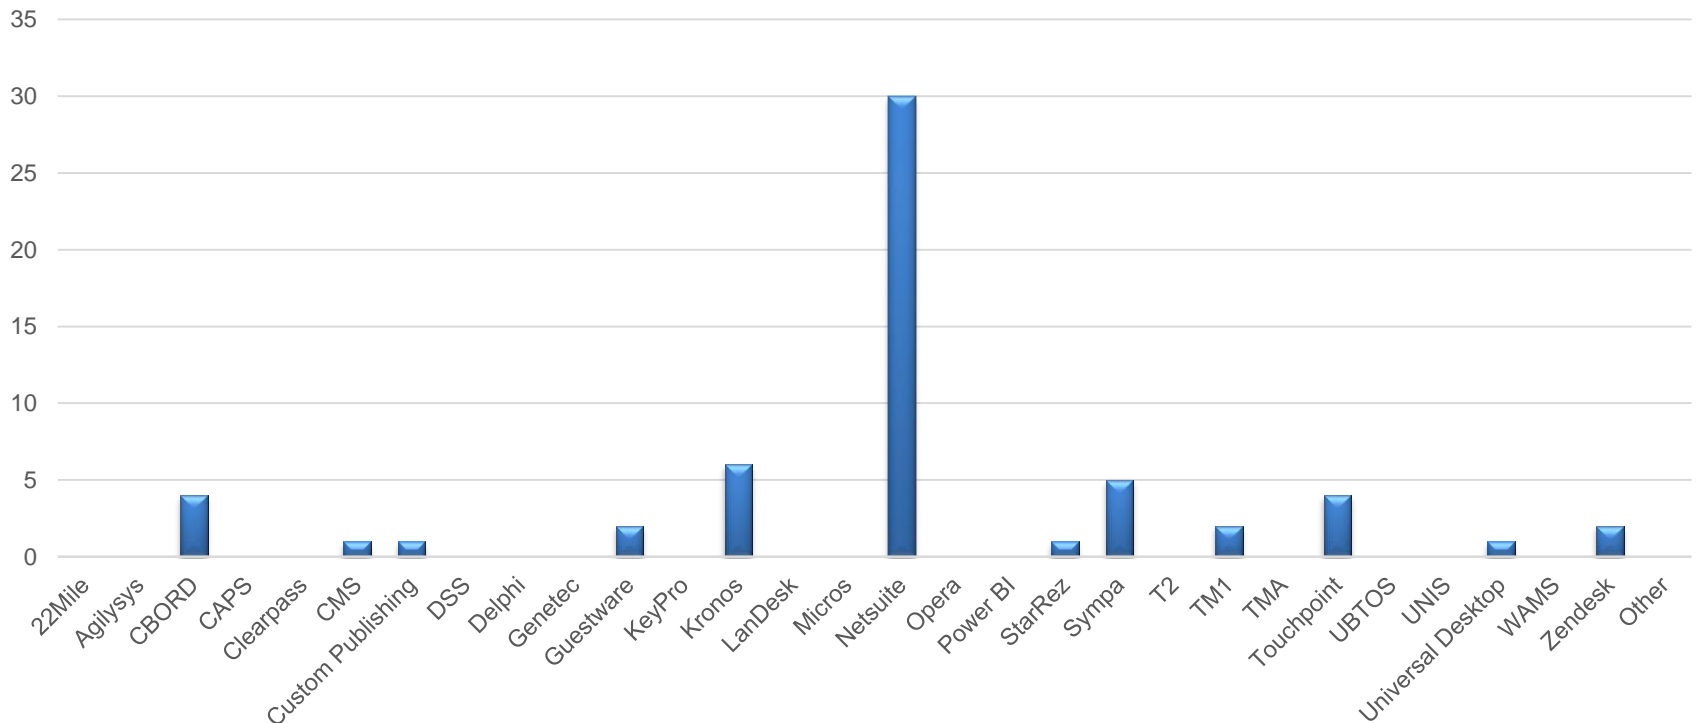

Service Desk Reports October 2020

Requests By BU System