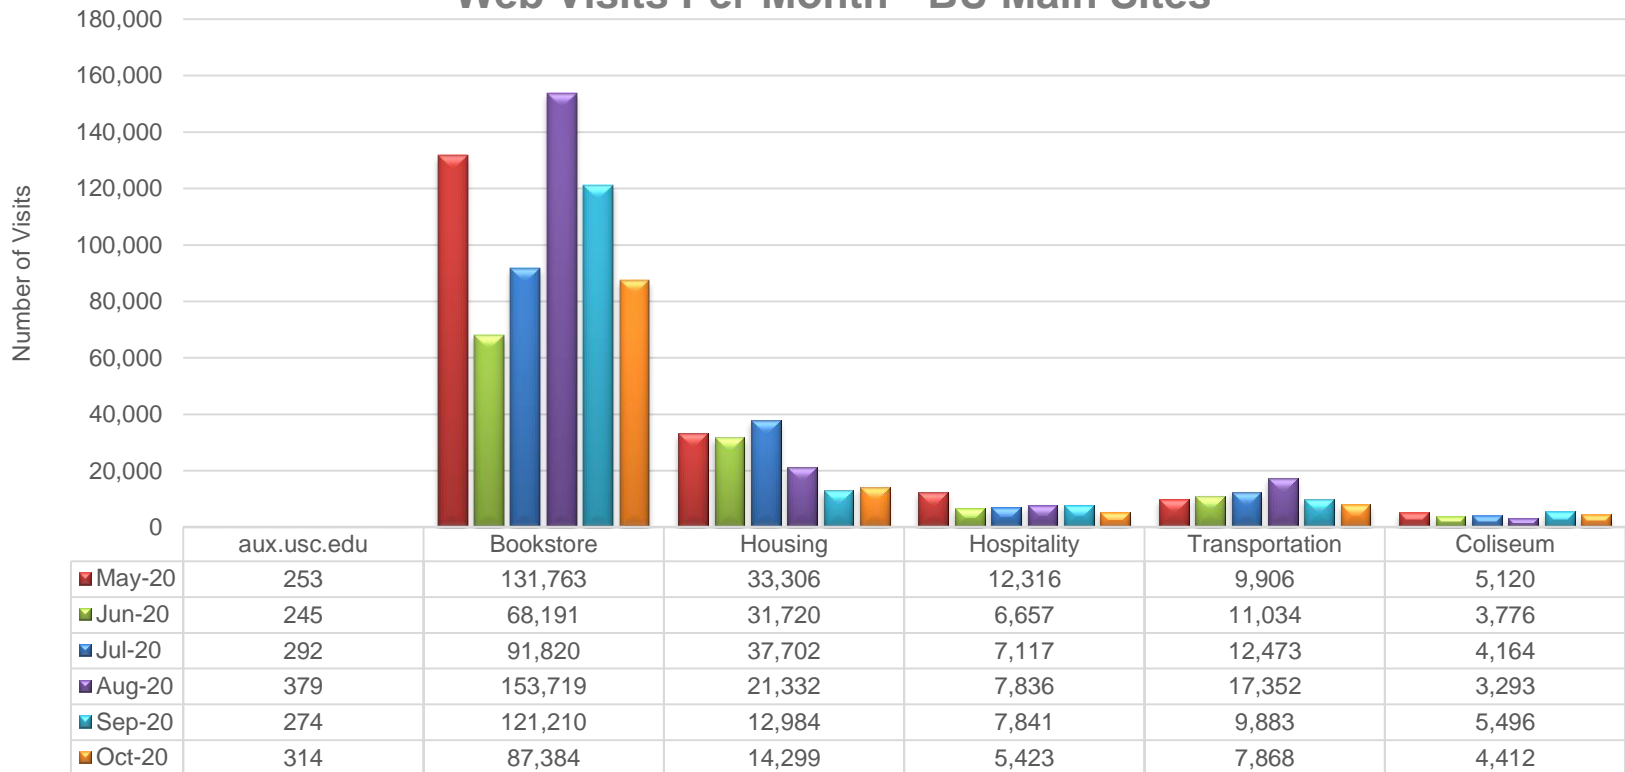

of Web Requests Closed By Unit

Website Reports October 2020

October 2020 Traffic Sources - BU Main Sites

Website Reports October 2020

October 2020 Traffic Sources - Other Sites

Website Reports October 2020

Web Visits Per Month - BU Main Sites

Website Reports October 2020

Web Visits Per Month - HSP Micro Sites

Website Reports October 2020

Web Visits Per Month - Other Sites

	Figueroa Press	Weddings at USC	Custom-publishing	New Student Orientation	PPE Bookstore
■ May-20	171	222	0		
■ Jun-20	153	194	0		
■ Jul-20	432	197	0		
■ Aug-20	145	118	10,623		
■ Sep-20	162	115	4,117	14	2,606
■ Oct-20	144	115	1,666	17	1,444