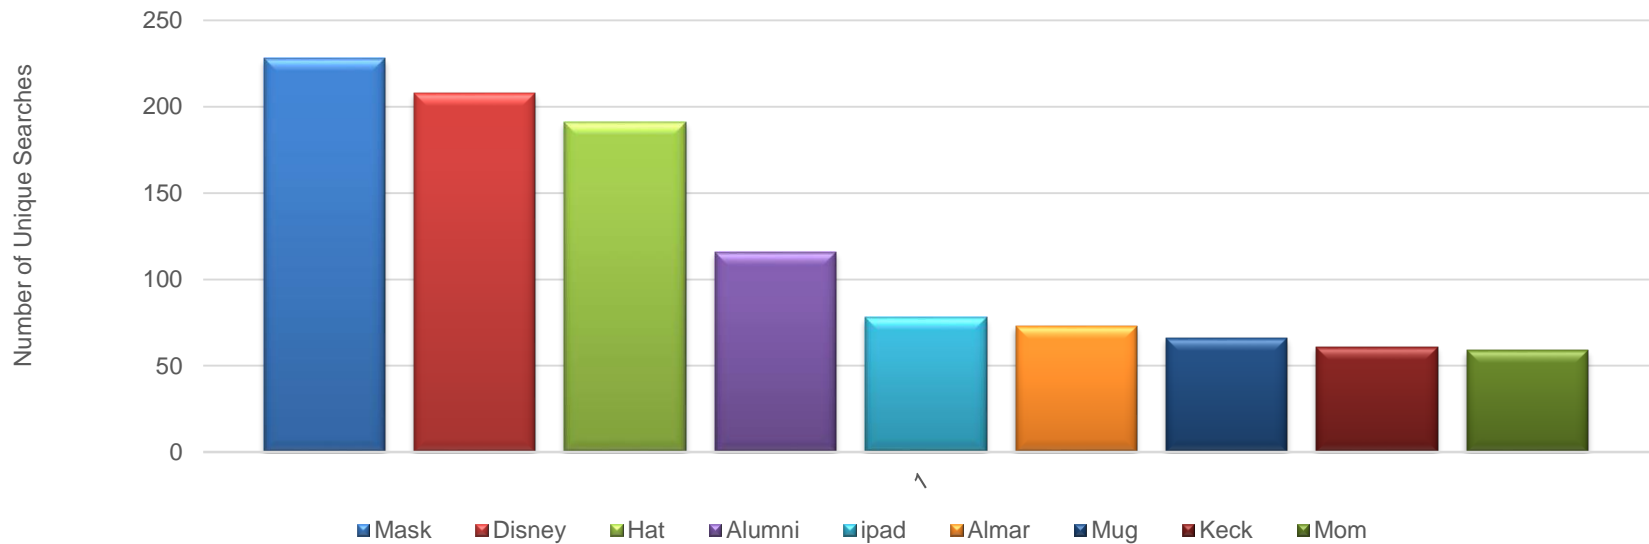

Web Visits Per Month - BU Main Sites

Website Reports October 2020

Web Visits Per Month - HSP Micro Sites

Website Reports October 2020

Web Visits Per Month - Other Sites

	Figueroa Press	Weddings at USC	Custom-publishing	New Student Orientation	PPE Bookstore
■ May-20	171	222	0		
■ Jun-20	153	194	0		
■ Jul-20	432	197	0		
■ Aug-20	145	118	10,623		
■ Sep-20	162	115	4,117	14	2,606
■ Oct-20	144	115	1,666	17	1,444

Website Reports October 2020

Average Time Spent on Website - BU Main Sites

Website Reports October 2020

Average Time Spent on Website - Other Sites

Website Reports October 2020

Bookstore Charts 10 Most Searched Items October 2020