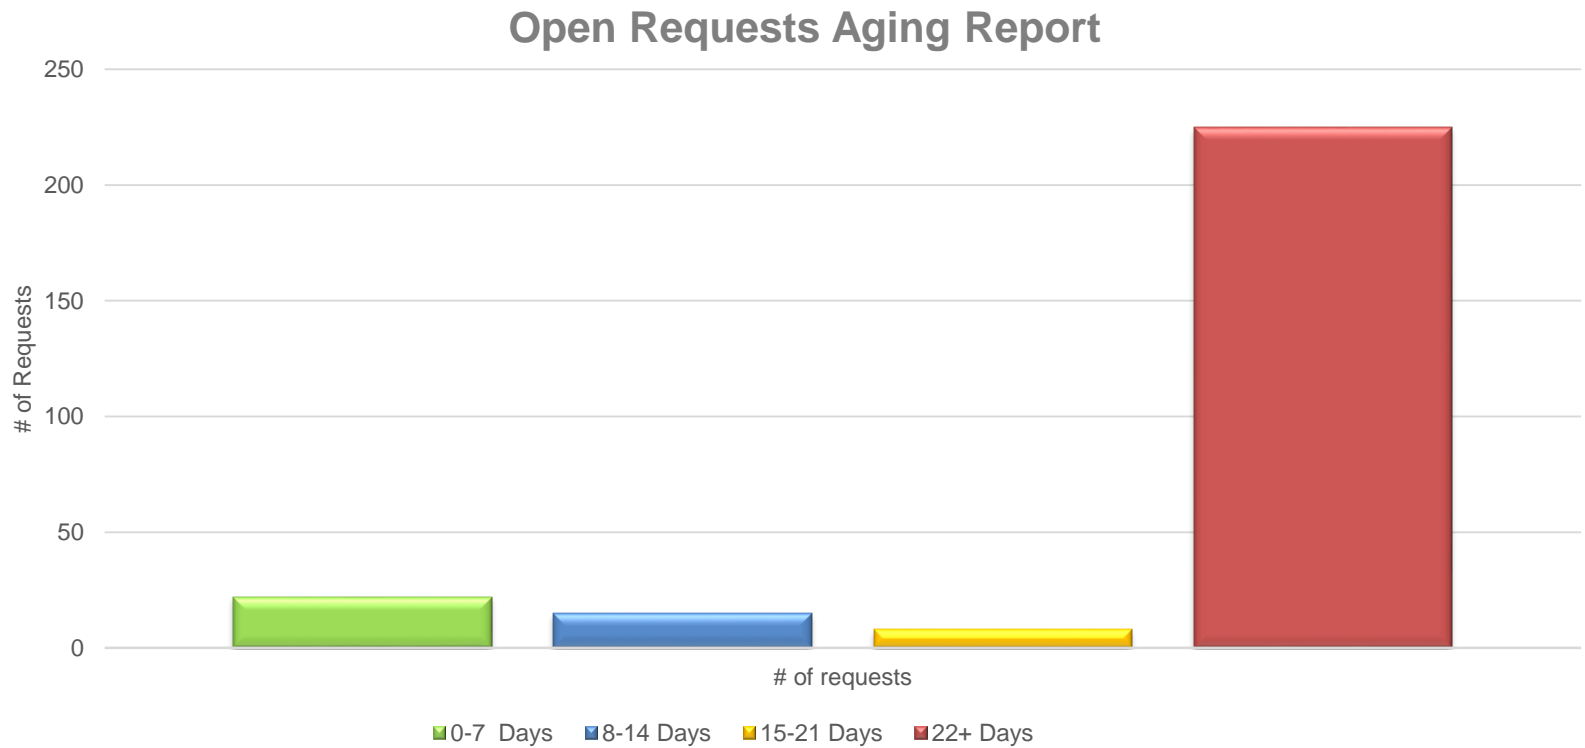

Requests By BU System

Service Desk Reports October 2020

Service Desk Reports October 2020

of Web Requests Opened By Status

Service Desk Reports October 2020

of Web Requests Opened By Unit

Service Desk Reports October 2020