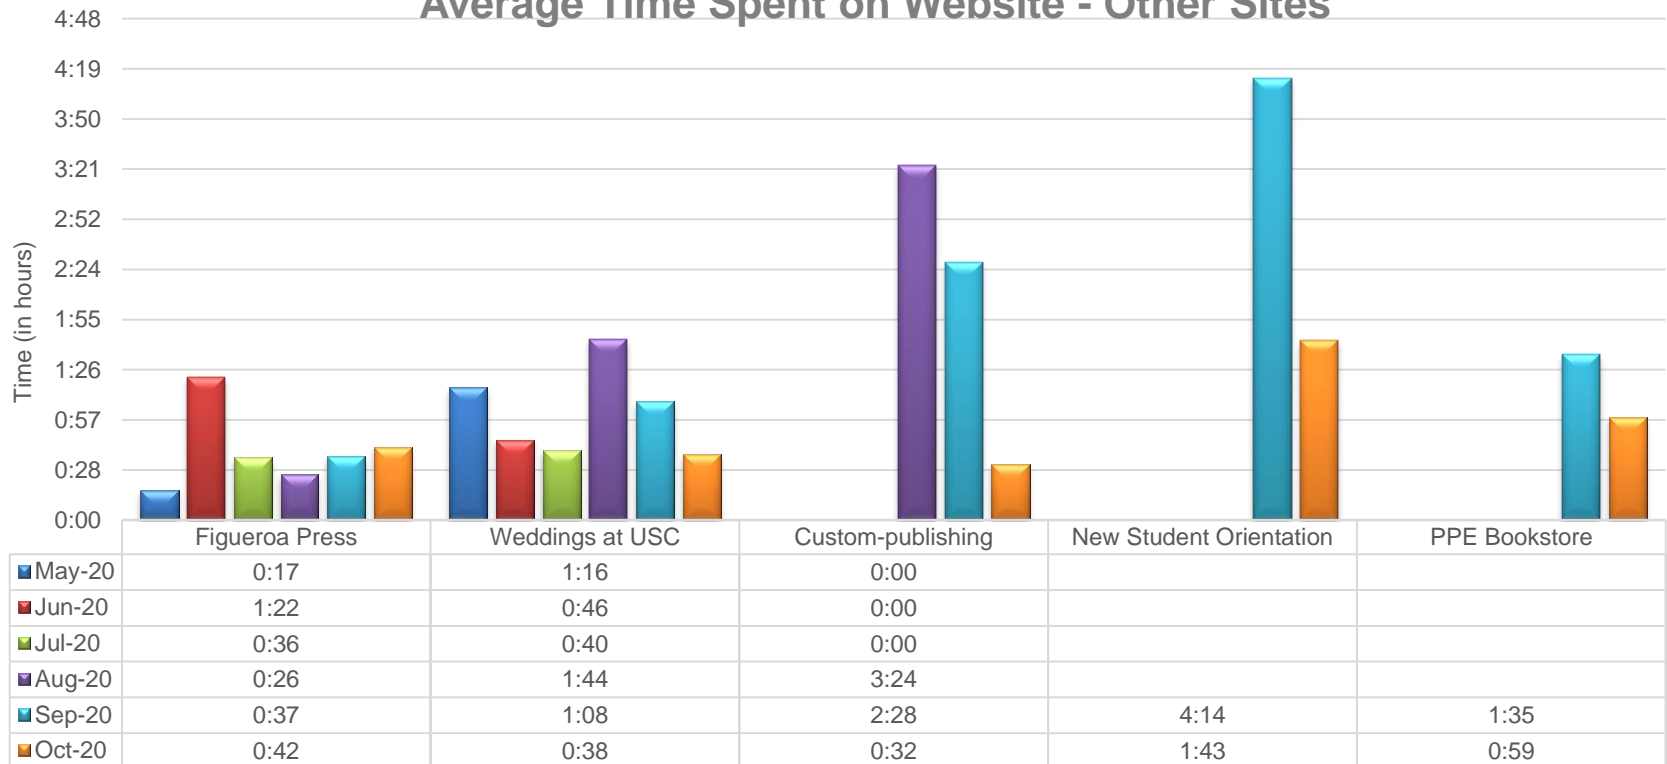

Web Visits Per Month - BU Main Sites

Website Reports October 2020

Web Visits Per Month - HSP Micro Sites

Website Reports October 2020

Web Visits Per Month - Other Sites

	Figueroa Press	Weddings at USC	Custom-publishing	New Student Orientation	PPE Bookstore
■ May-20	171	222	0		
■ Jun-20	153	194	0		
■ Jul-20	432	197	0		
■ Aug-20	145	118	10,623		
■ Sep-20	162	115	4,117	14	2,606
■ Oct-20	144	115	1,666	17	1,444

Website Reports October 2020

Average Time Spent on Website - BU Main Sites

Website Reports October 2020

Average Time Spent on Website - Other Sites

Website Reports October 2020

Bookstore Charts 10 Most Searched Items October 2020