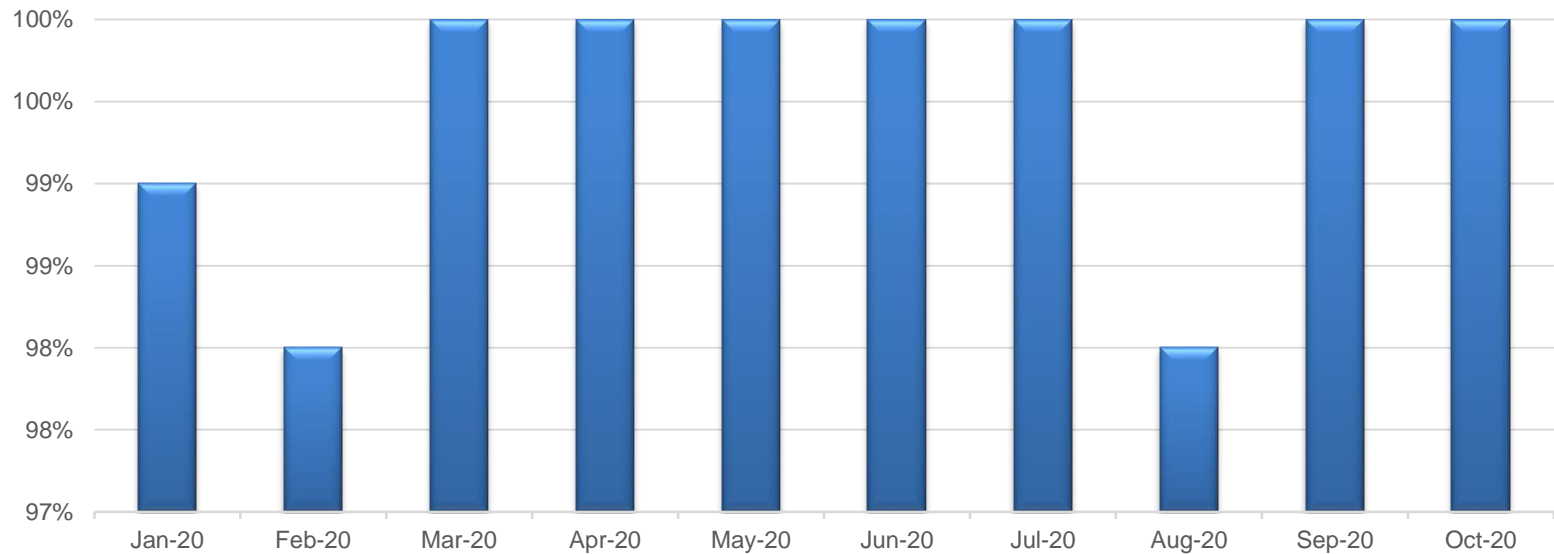

Website Reports October 2020

Average Time Spent on Website - BU Main Sites

Website Reports October 2020

Average Time Spent on Website - Other Sites

Website Reports October 2020

Bookstore Charts 10 Most Searched Items October 2020

Website Reports October 2020

Bookstore Charts 10 Most Viewed Pages

Website Reports October 2020

Bookstore Charts 10 Most Purchased Products

Customer Satisfaction Report October 2020

Customer Satisfaction

Thank You !!