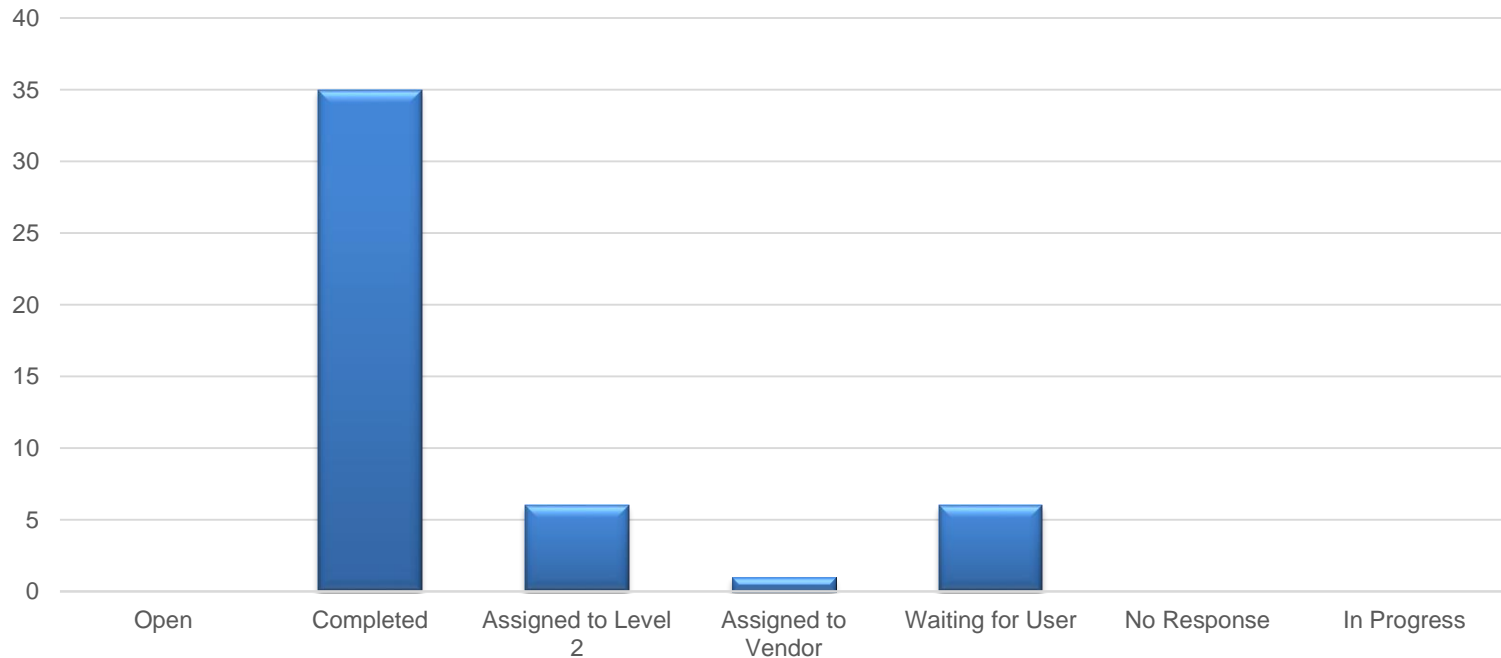

Requests By BU System

Service Desk Reports October 2020

Service Desk Reports October 2020

of Web Requests Opened By Status

Service Desk Reports October 2020

of Web Requests Opened By Unit

Service Desk Reports October 2020

of Web Requests Closed By Unit

Website Reports October 2020

October 2020 Traffic Sources - BU Main Sites

Website Reports October 2020

October 2020 Traffic Sources - Other Sites

Website Reports October 2020