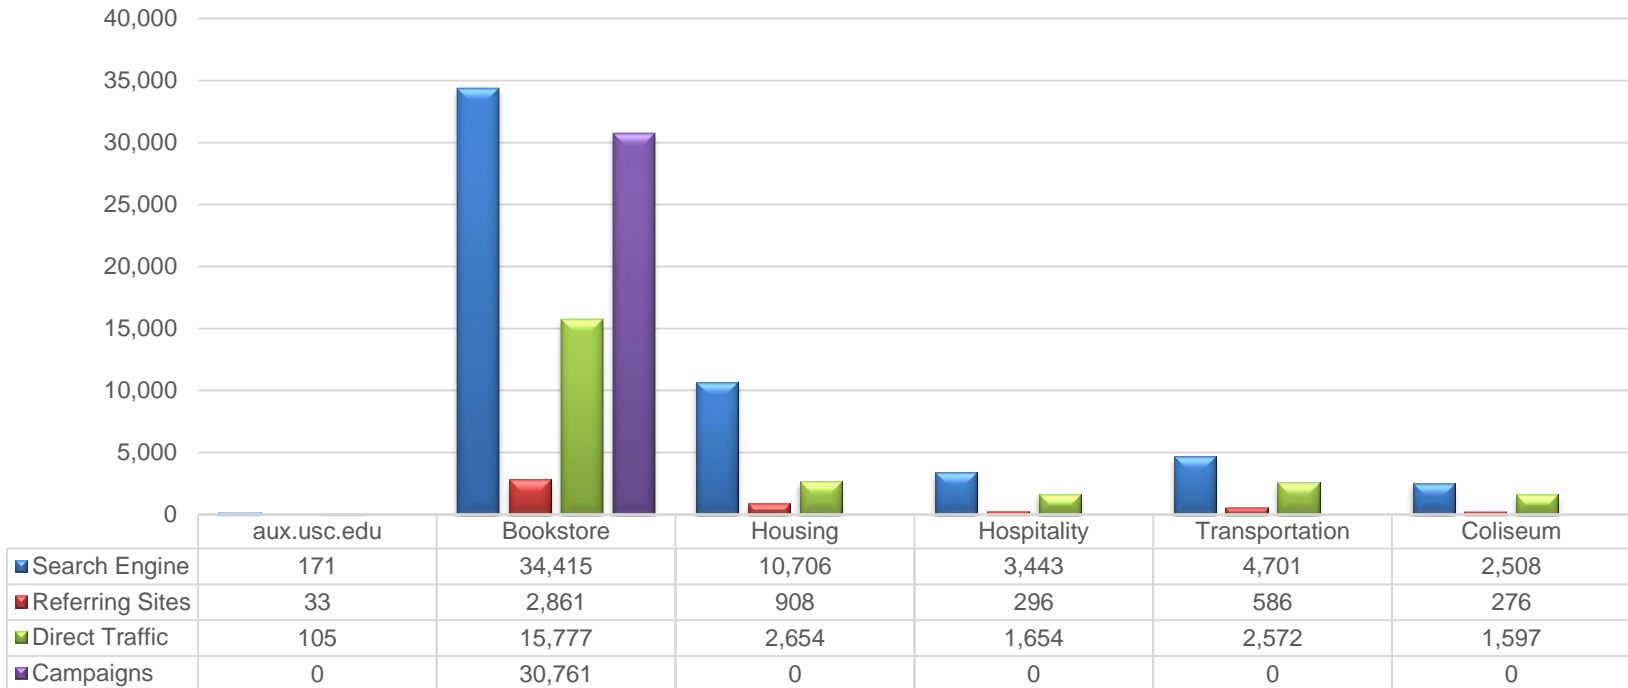

Requests By BU System

Service Desk Reports October 2020

Service Desk Reports October 2020

of Web Requests Opened By Status

Service Desk Reports October 2020

of Web Requests Opened By Unit

Service Desk Reports October 2020

of Web Requests Closed By Unit

Website Reports October 2020

October 2020 Traffic Sources - BU Main Sites

Website Reports October 2020

October 2020 Traffic Sources - Other Sites

Website Reports October 2020