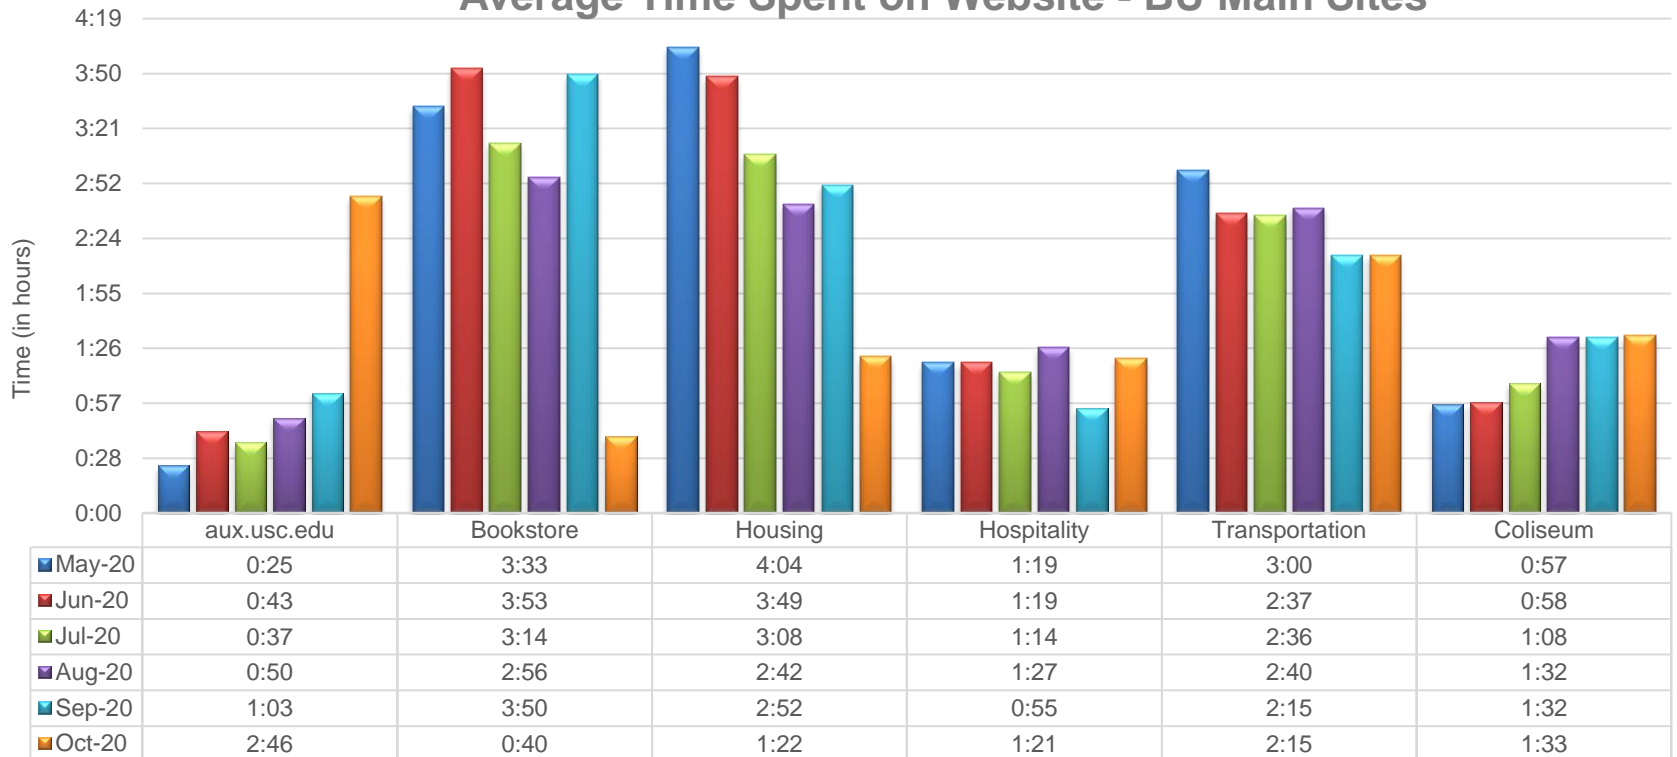

Web Visits Per Month - BU Main Sites

Website Reports October 2020

Web Visits Per Month - HSP Micro Sites

Website Reports October 2020

Web Visits Per Month - Other Sites

	Figueroa Press	Weddings at USC	Custom-publishing	New Student Orientation	PPE Bookstore
■ May-20	171	222	0		
■ Jun-20	153	194	0		
■ Jul-20	432	197	0		
■ Aug-20	145	118	10,623		
■ Sep-20	162	115	4,117	14	2,606
■ Oct-20	144	115	1,666	17	1,444

Website Reports October 2020

Average Time Spent on Website - BU Main Sites

Website Reports October 2020

Average Time Spent on Website - Other Sites

Website Reports October 2020

Bookstore Charts 10 Most Searched Items October 2020