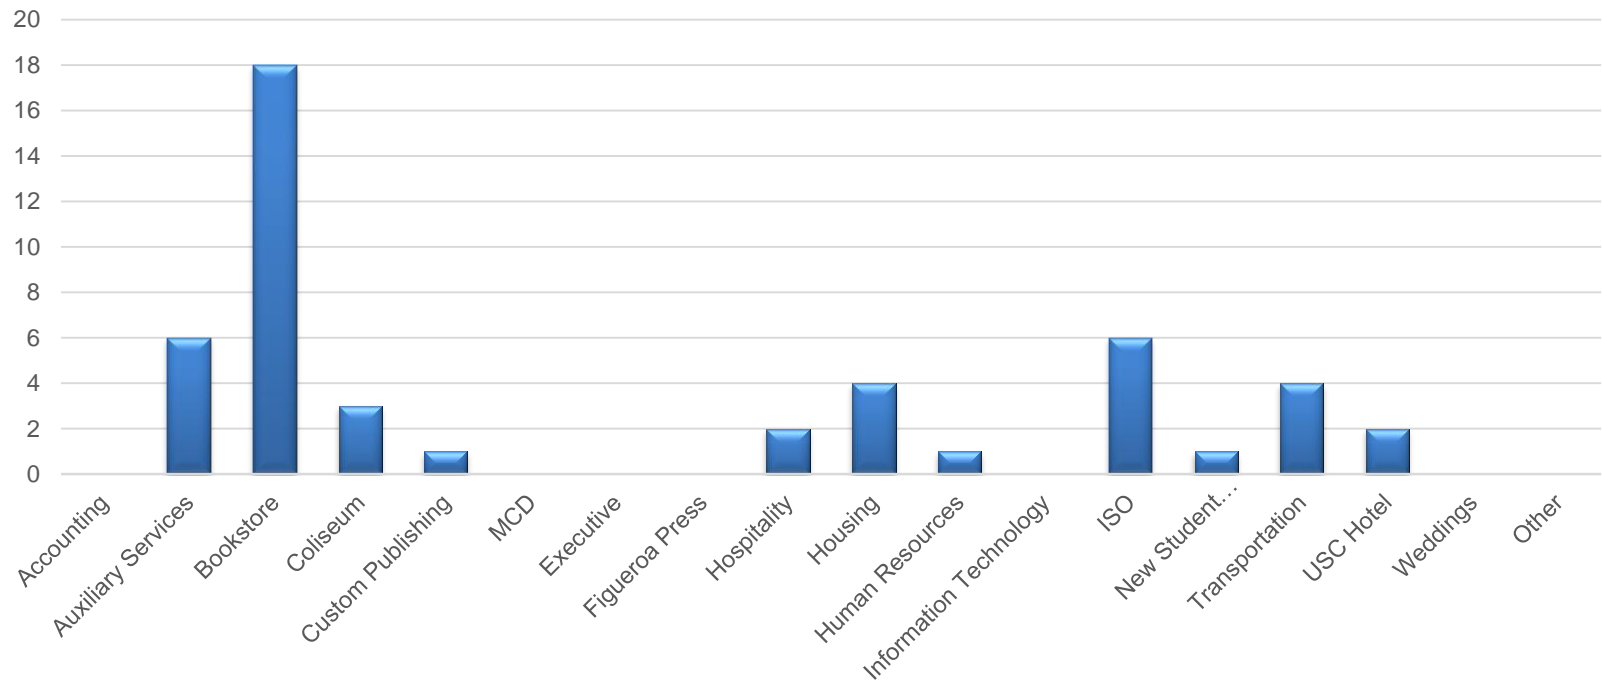

Requests By BU System

Service Desk Reports October 2020

Service Desk Reports October 2020

of Web Requests Opened By Status

Service Desk Reports October 2020

of Web Requests Opened By Unit

Service Desk Reports October 2020

of Web Requests Closed By Unit

Website Reports October 2020

October 2020 Traffic Sources - BU Main Sites

Website Reports October 2020

October 2020 Traffic Sources - Other Sites

Website Reports October 2020