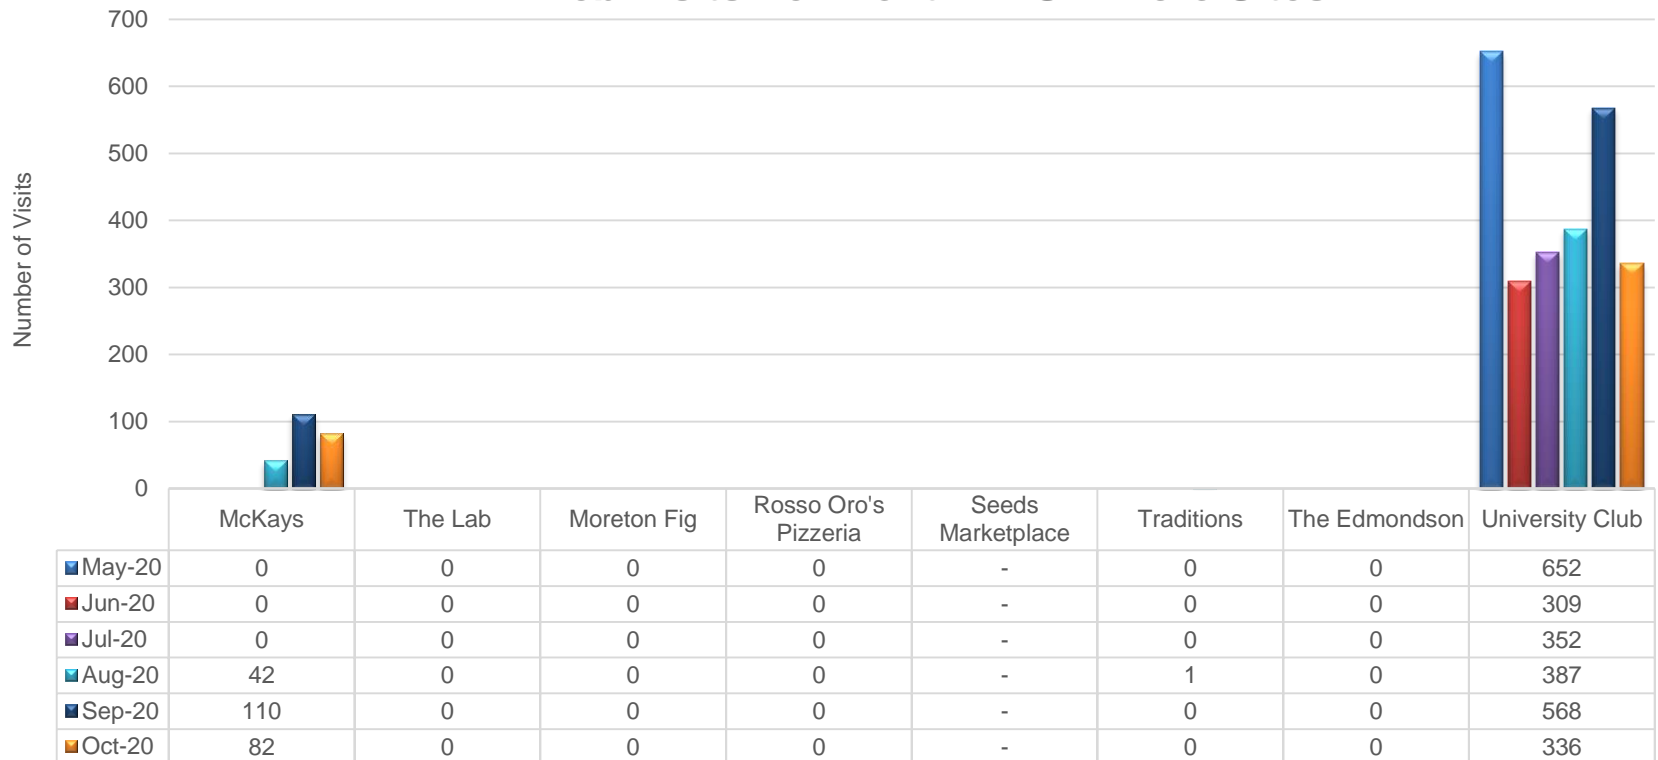

of Web Requests Closed By Unit

Website Reports October 2020

October 2020 Traffic Sources - BU Main Sites

Website Reports October 2020

October 2020 Traffic Sources - Other Sites

Website Reports October 2020

Web Visits Per Month - BU Main Sites

Website Reports October 2020

Web Visits Per Month - HSP Micro Sites

Website Reports October 2020

Web Visits Per Month - Other Sites

	Figueroa Press	Weddings at USC	Custom-publishing	New Student Orientation	PPE Bookstore
■ May-20	171	222	0		
■ Jun-20	153	194	0		
■ Jul-20	432	197	0		
■ Aug-20	145	118	10,623		
■ Sep-20	162	115	4,117	14	2,606
■ Oct-20	144	115	1,666	17	1,444