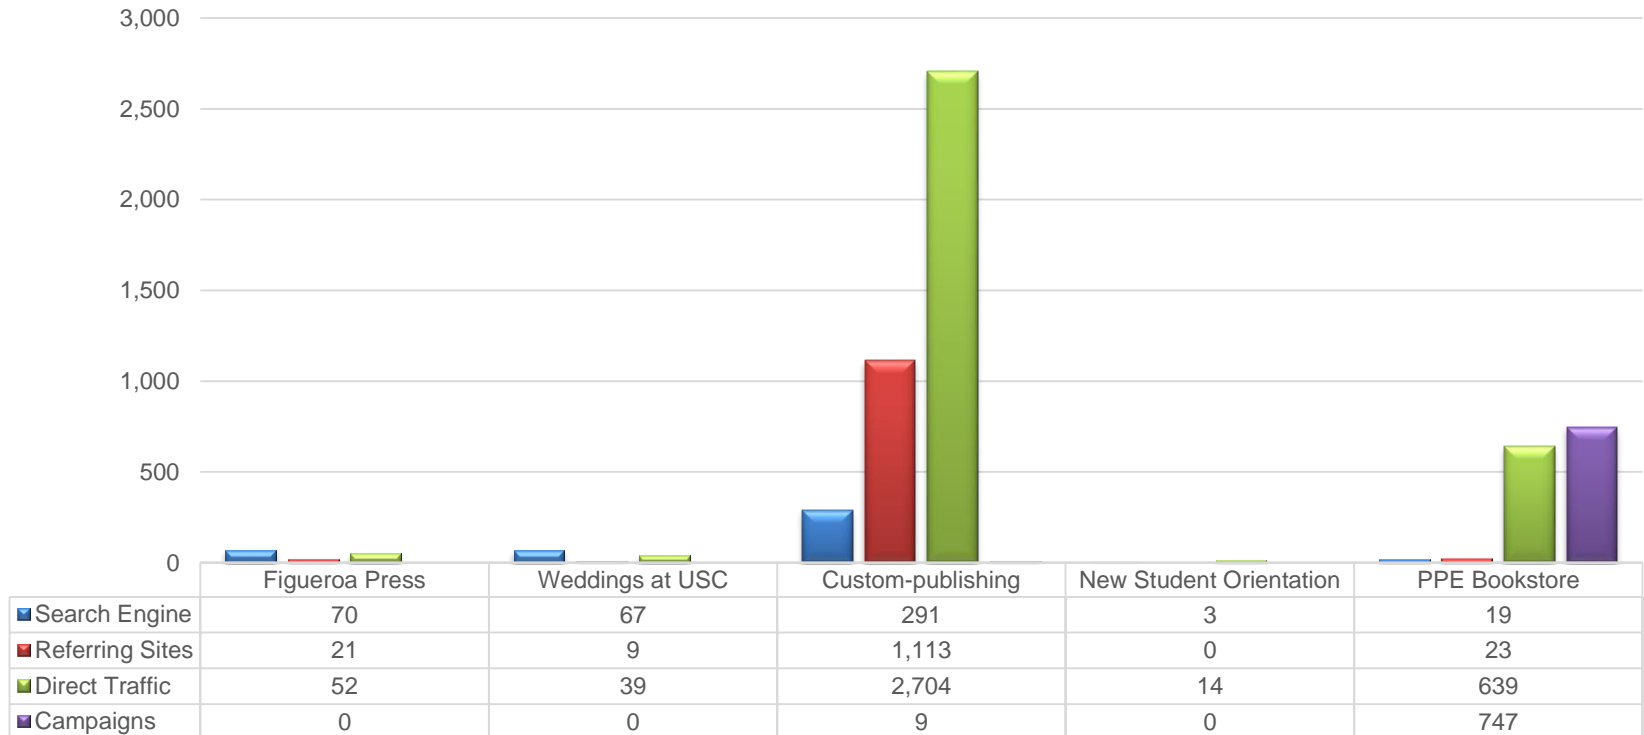

of Web Requests Closed By Unit

Website Reports October 2020

October 2020 Traffic Sources - BU Main Sites

Website Reports October 2020

October 2020 Traffic Sources - Other Sites

Website Reports October 2020

Web Visits Per Month - BU Main Sites

Website Reports October 2020

Web Visits Per Month - HSP Micro Sites

Website Reports October 2020

Web Visits Per Month - Other Sites

	Figueroa Press	Weddings at USC	Custom-publishing	New Student Orientation	PPE Bookstore
■ May-20	171	222	0		
■ Jun-20	153	194	0		
■ Jul-20	432	197	0		
■ Aug-20	145	118	10,623		
■ Sep-20	162	115	4,117	14	2,606
■ Oct-20	144	115	1,666	17	1,444