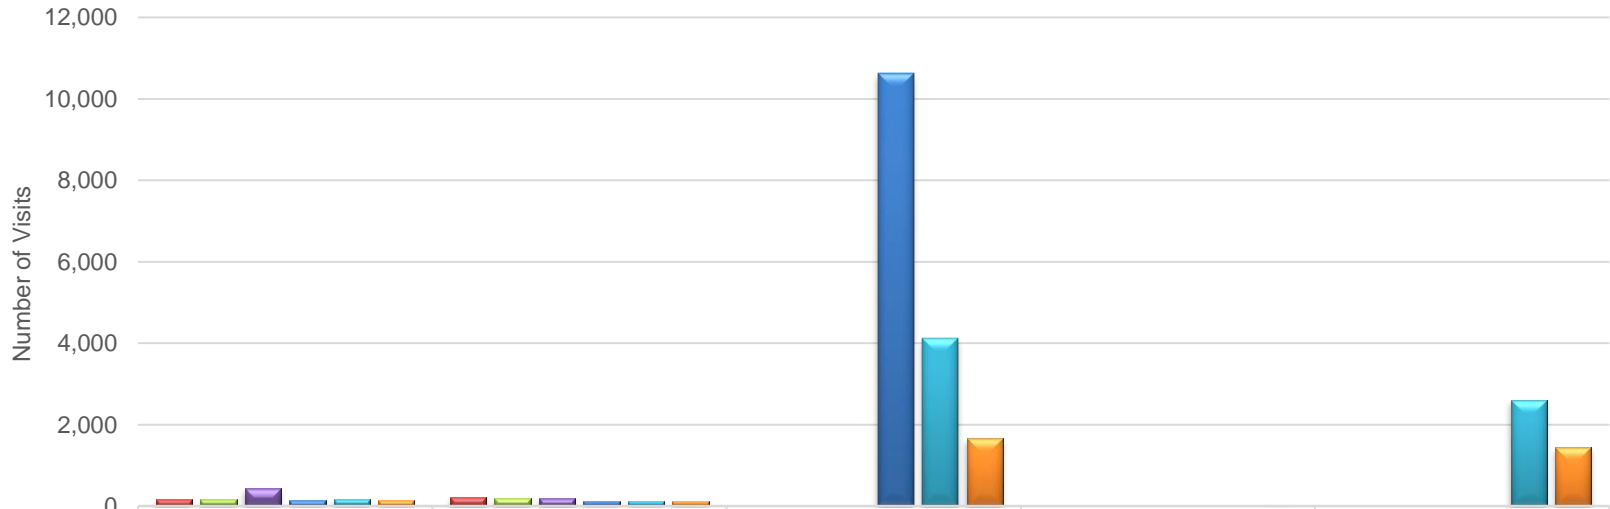

Web Visits Per Month - BU Main Sites

Website Reports October 2020

Web Visits Per Month - HSP Micro Sites

Website Reports October 2020

Web Visits Per Month - Other Sites

	Figueroa Press	Weddings at USC	Custom-publishing	New Student Orientation	PPE Bookstore
■ May-20	171	222	0		
■ Jun-20	153	194	0		
■ Jul-20	432	197	0		
■ Aug-20	145	118	10,623		
■ Sep-20	162	115	4,117	14	2,606
■ Oct-20	144	115	1,666	17	1,444

Website Reports October 2020

Average Time Spent on Website - BU Main Sites

Website Reports October 2020

Average Time Spent on Website - Other Sites

Website Reports October 2020

Bookstore Charts 10 Most Searched Items October 2020