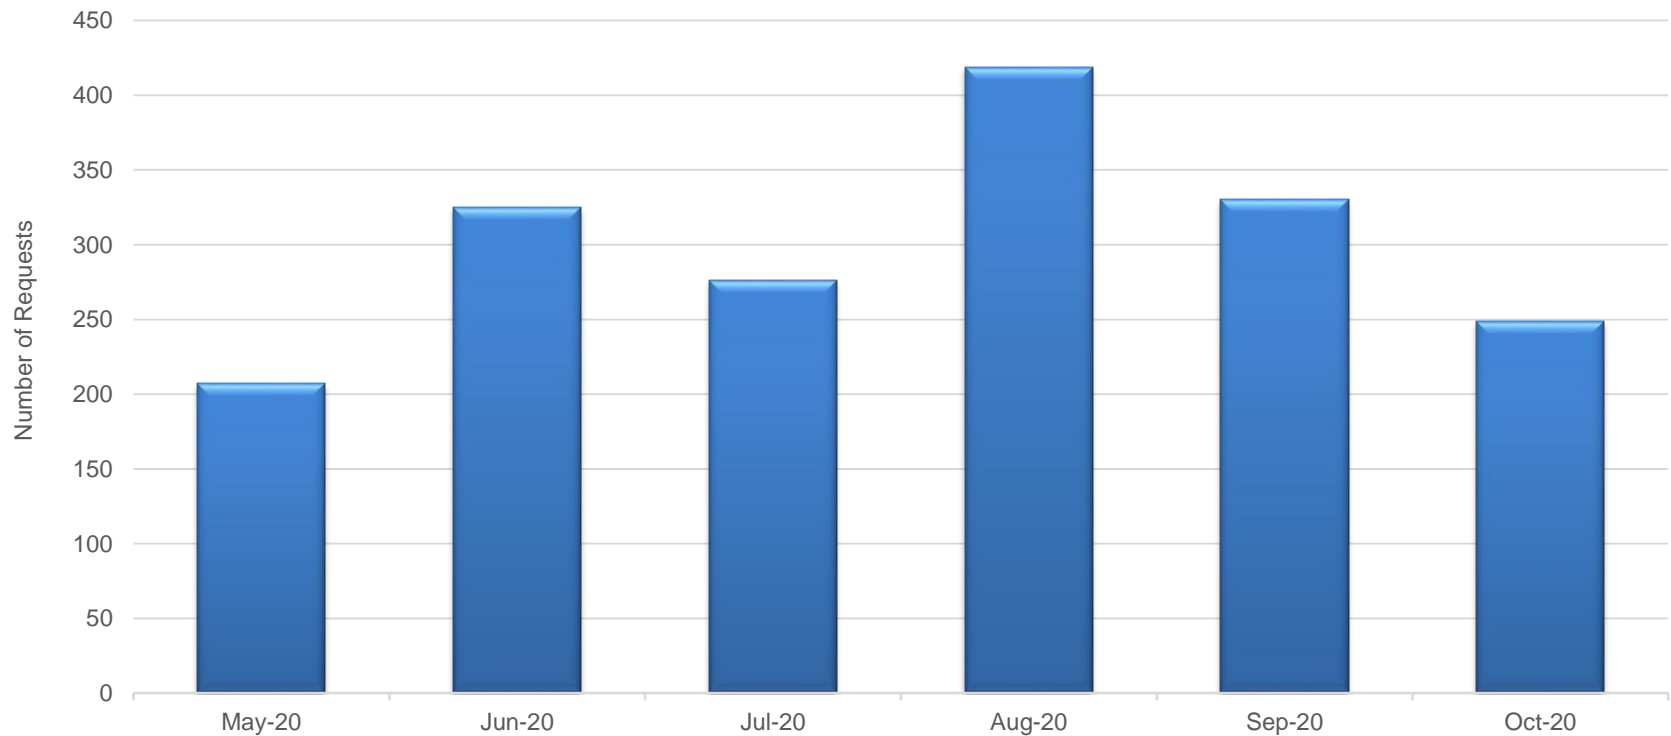

Service Desk Reports October 2020

Total New Requests