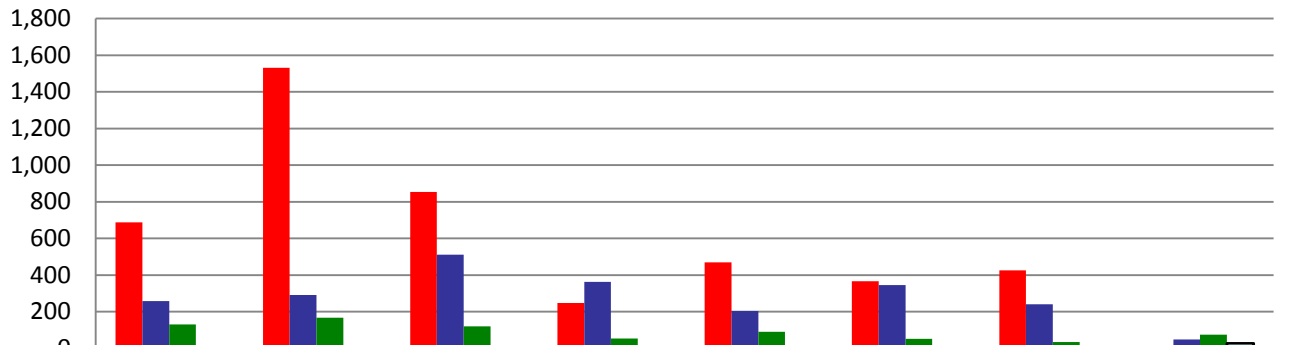

February 2015 Traffic Sources - HSP Micro Sites

	McKays	The Lab	Moreton Fig	Weddings at USC	Rosso Oro's Pizzeria	Seeds Marketplace	Traditions	The Edmondson
Search Engine	688	1,531	854	248	469	366	426	14
Referring Sites	258	291	512	363	204	346	240	49
Direct Traffic	131	167	120	54	90	51	35	74
Campaigns	1	0	3	0	0	0	0	27