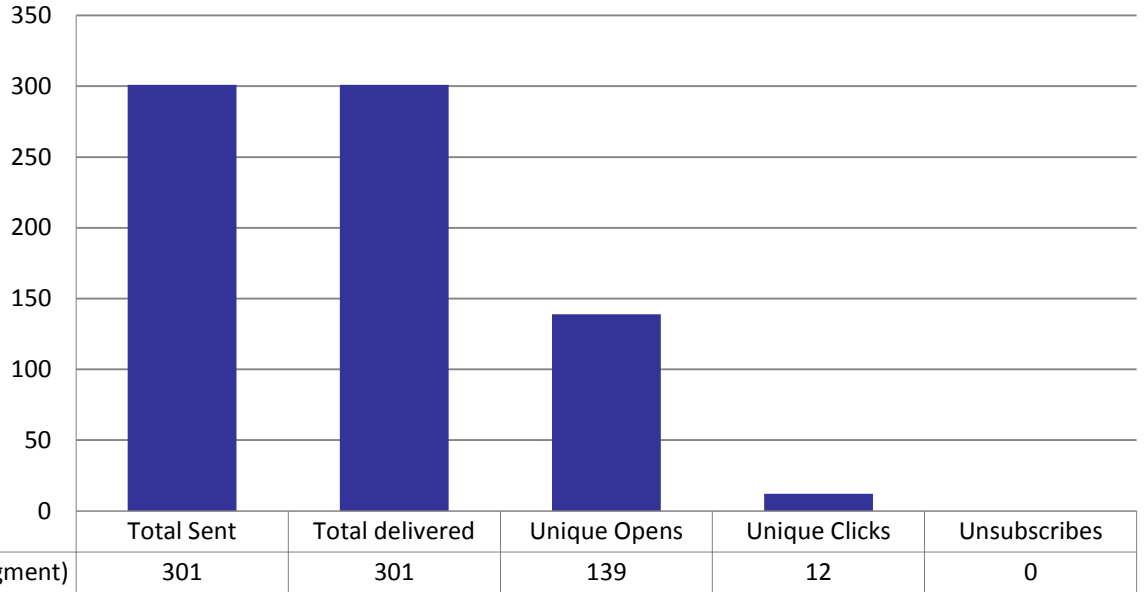

**USC Auxiliary Services IT
Monthly Operations Reports
February 2015**

The Edmondson Faculty Center Invites You to Mixology 101! !