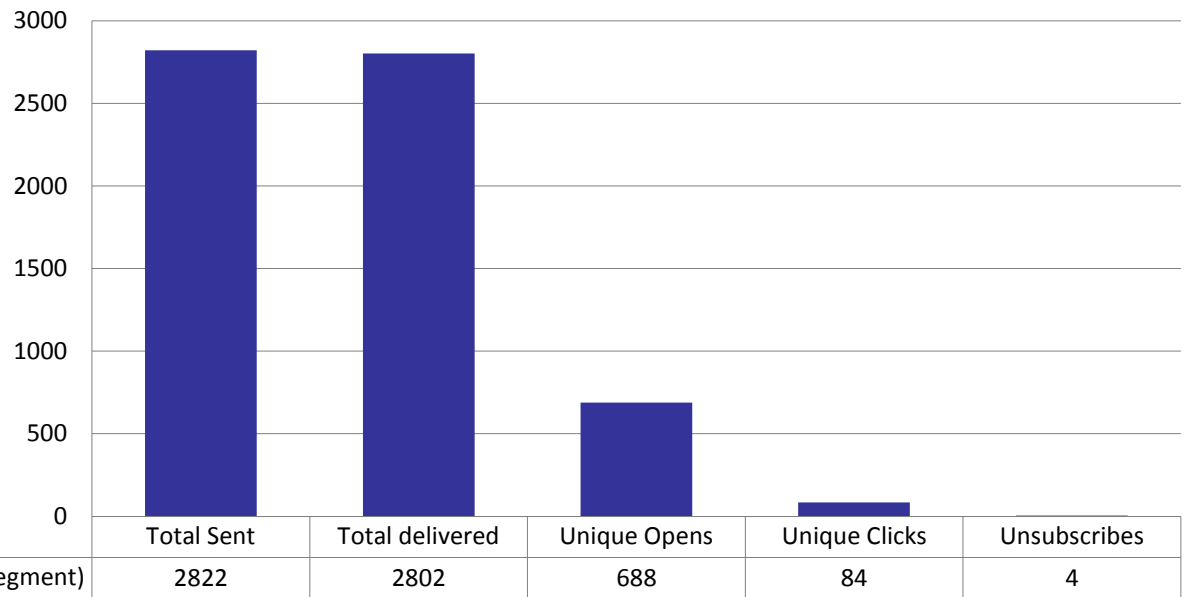

**USC Auxiliary Services IT
Monthly Operations Reports
February 2015**

Presidents' Day Sale