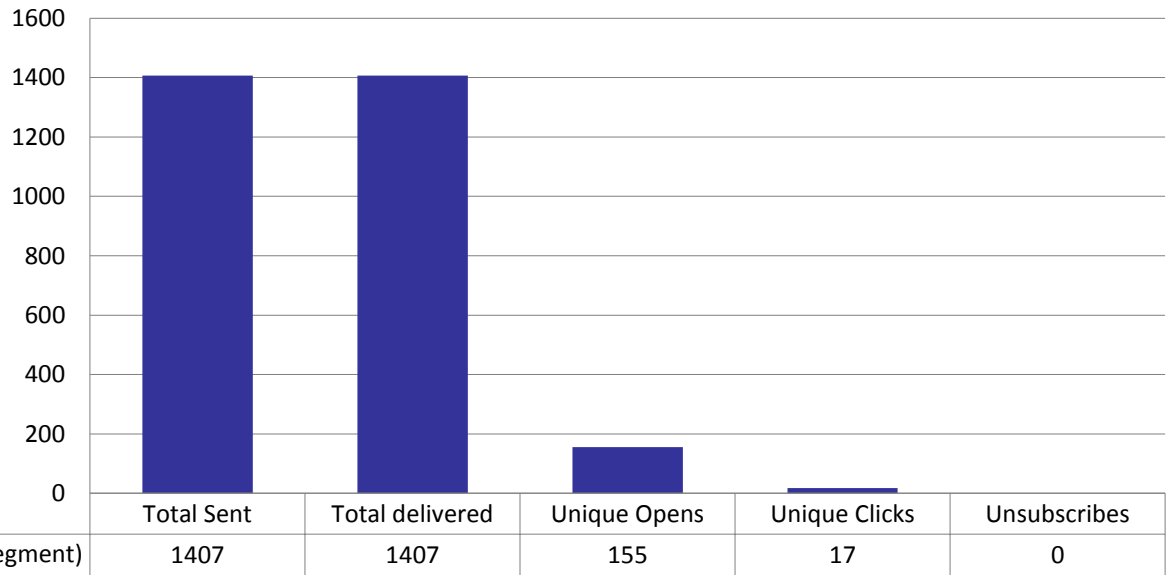

**USC Auxiliary Services IT
Monthly Operations Reports
February 2015**