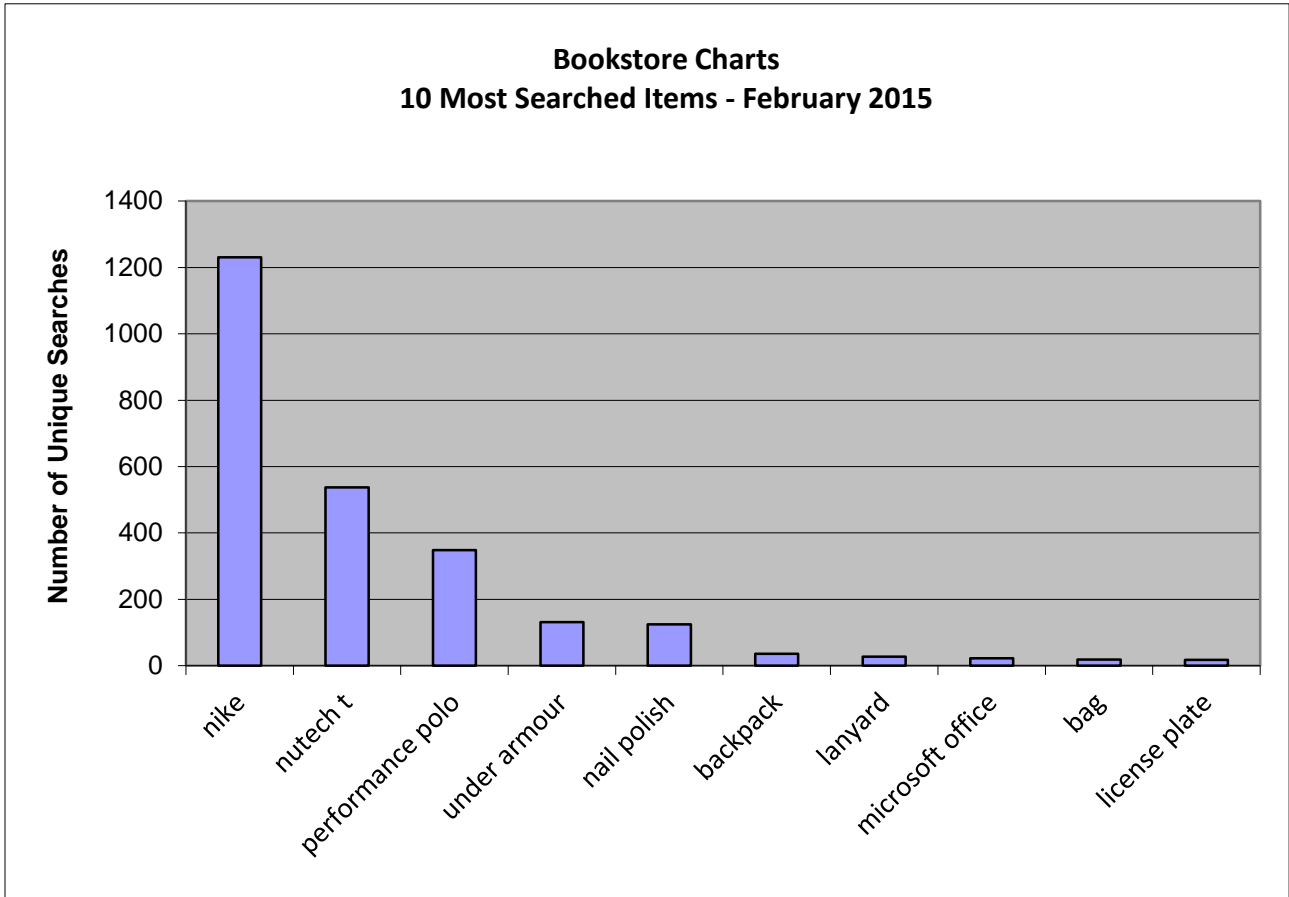

**USC Auxiliary Services IT
Monthly Operations Reports
February 2015**