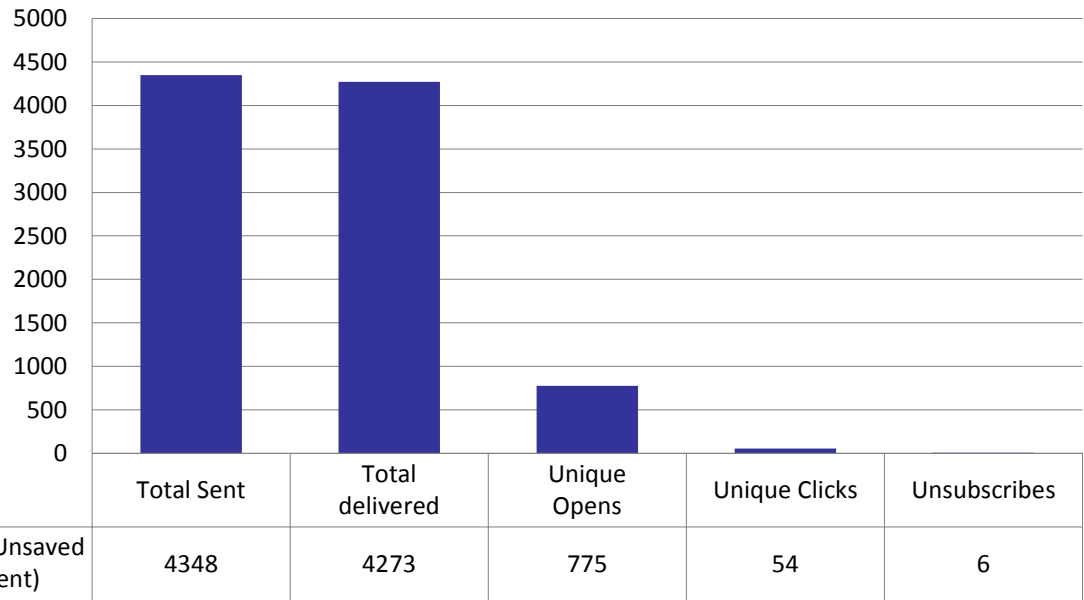

Apple Tax-Free Day

**USC Auxiliary Services IT
Monthly Operations Reports
February 2015**

Restaurants of USC present Fat Tuesday Specials! !