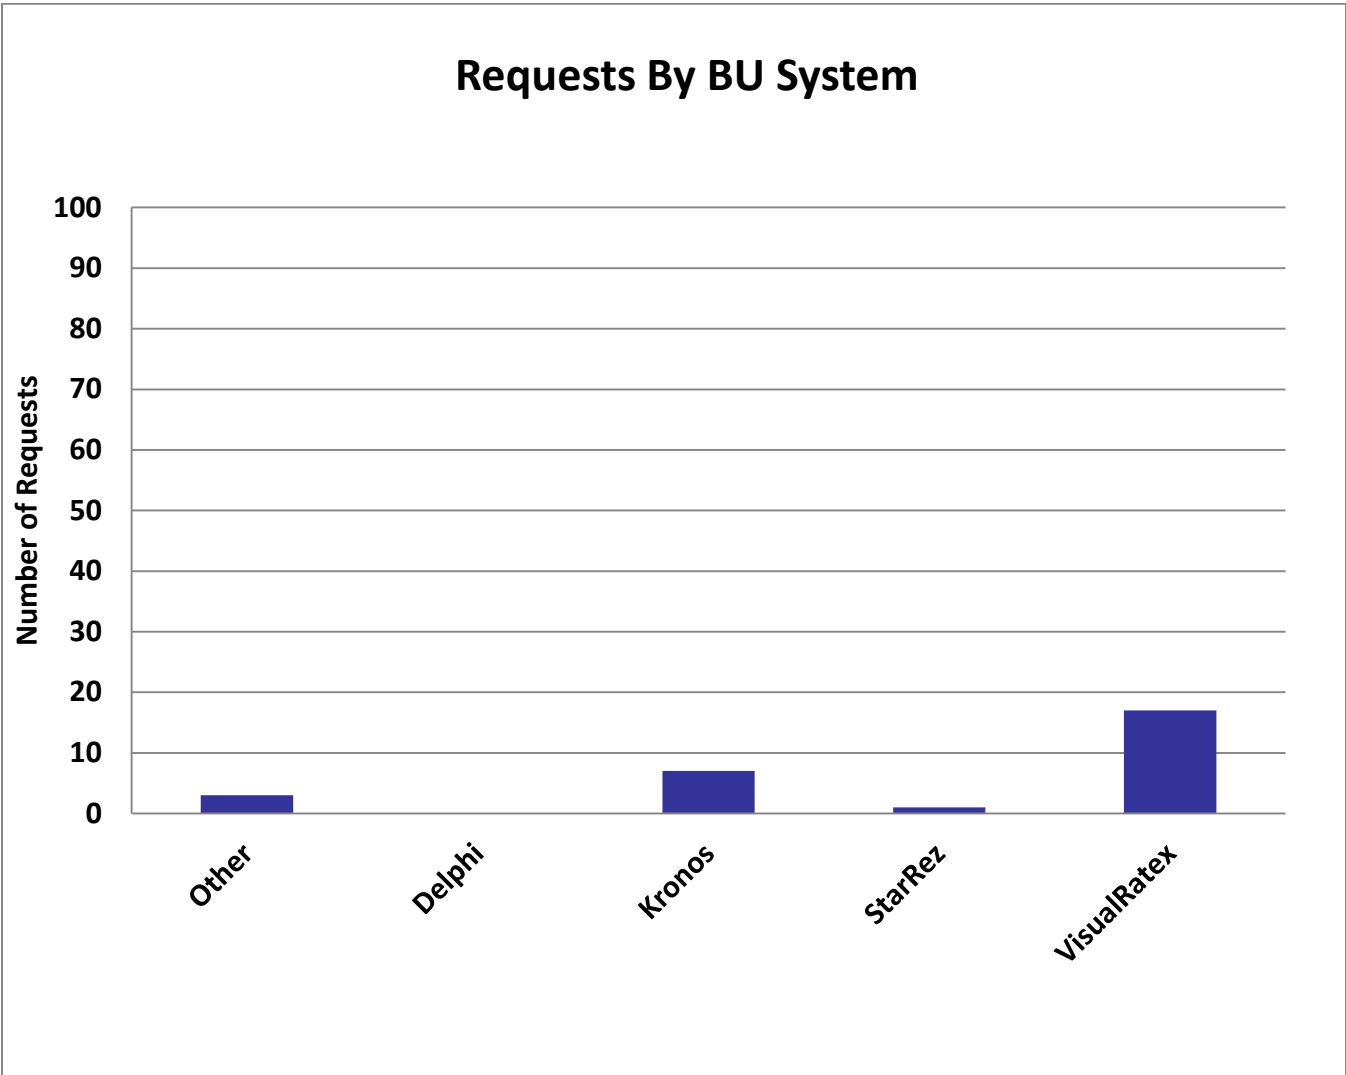

**USC Auxiliary Services IT
Monthly Operations Reports
February 2015**