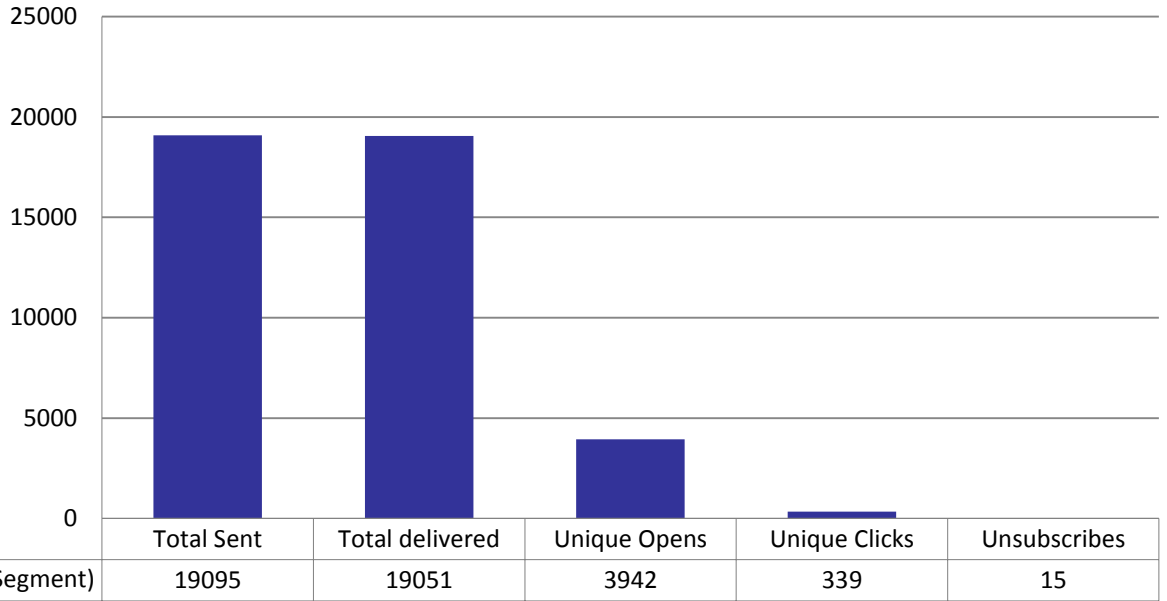

**USC Auxiliary Services IT
Monthly Operations Reports
February 2015**