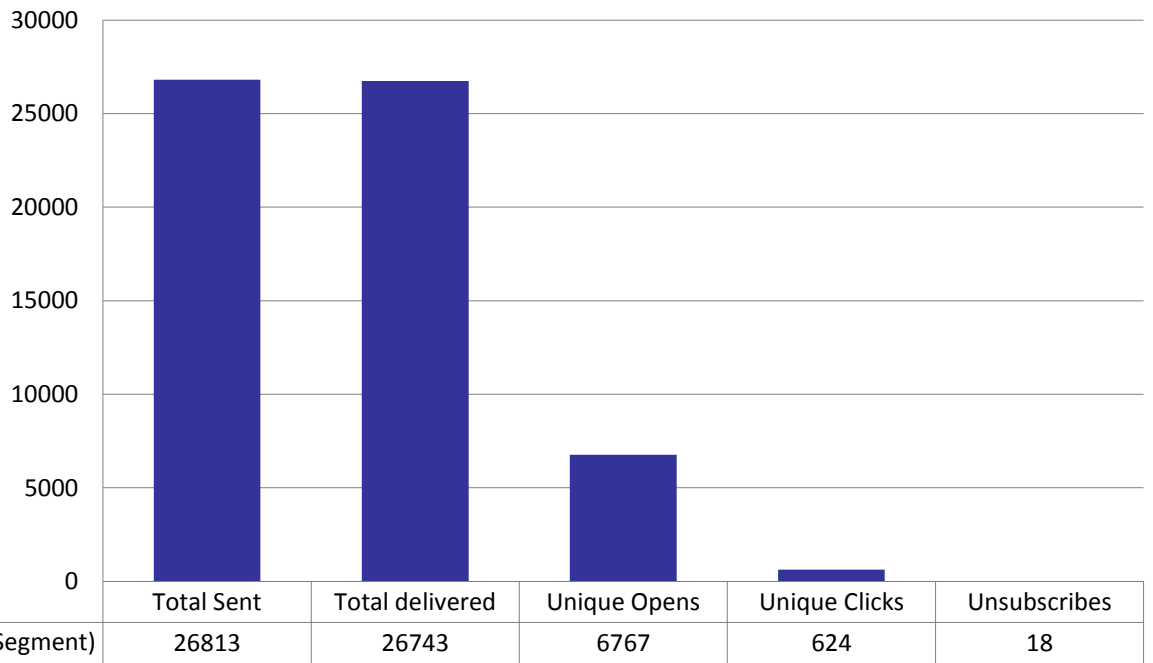

**USC Auxiliary Services IT
Monthly Operations Reports
February 2015**