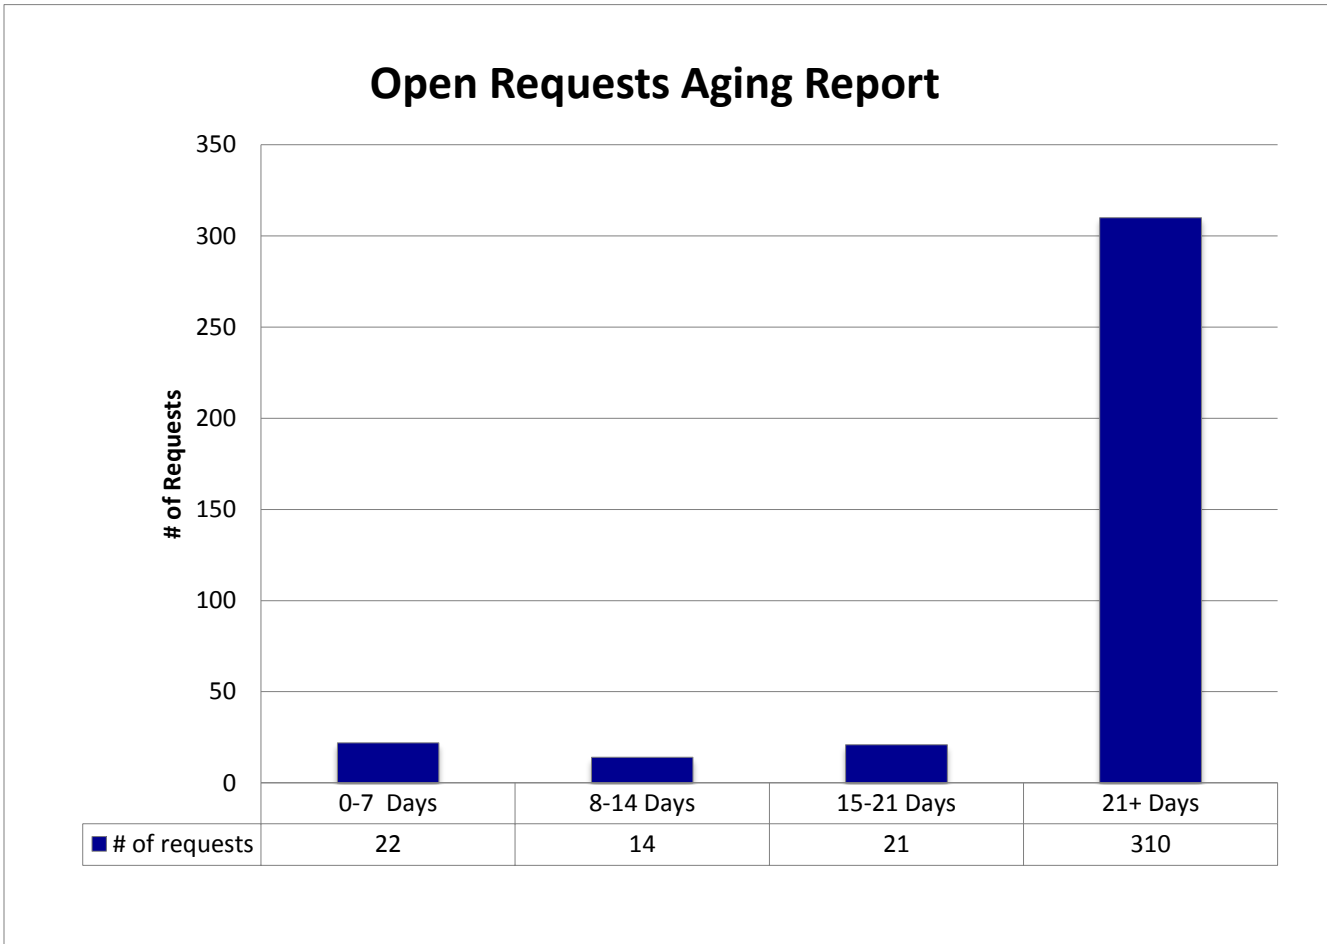

**USC Auxiliary Services IT
Monthly Operations Reports
February 2015**

Confidential

The information contained in this document is the exclusive and confidential property of The University of Southern California - Auxiliary Services IT February not be shared with any other parties without the written permission of The University of Southern California - Auxiliary Services

---