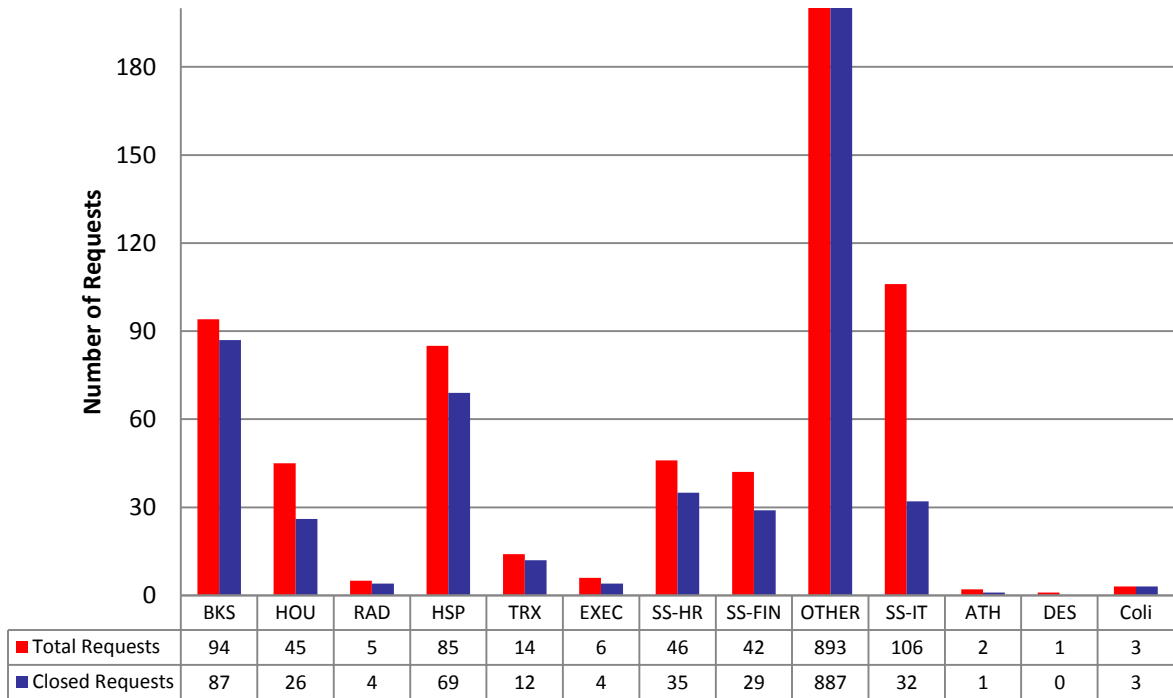

**USC Auxiliary Services IT
Monthly Operations Reports
February 2015**

**USC Auxiliary Services IT
Monthly Operations Reports
February 2015**

Total New Vs Closed Requests

Confidential

The information contained in this document is the exclusive and confidential property of The University of Southern California - Auxiliary Services IT February not be shared with any other parties without the written permission of The University of Southern California - Auxiliary Service.