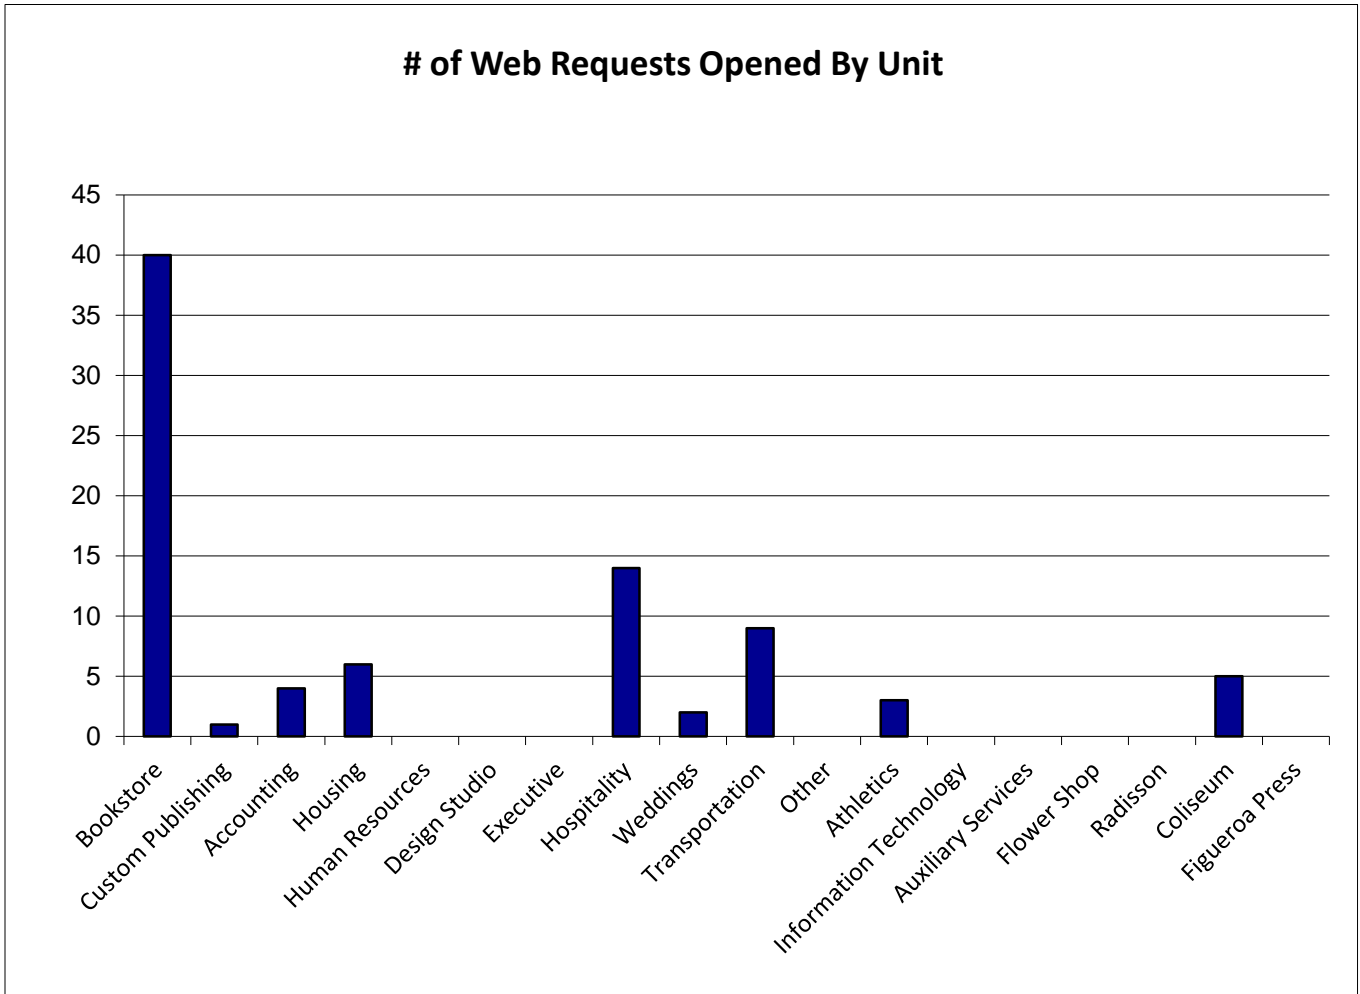

# of Web Requests Closed By Unit

**USC Auxiliary Services IT
Monthly Operations Reports
February 2015**