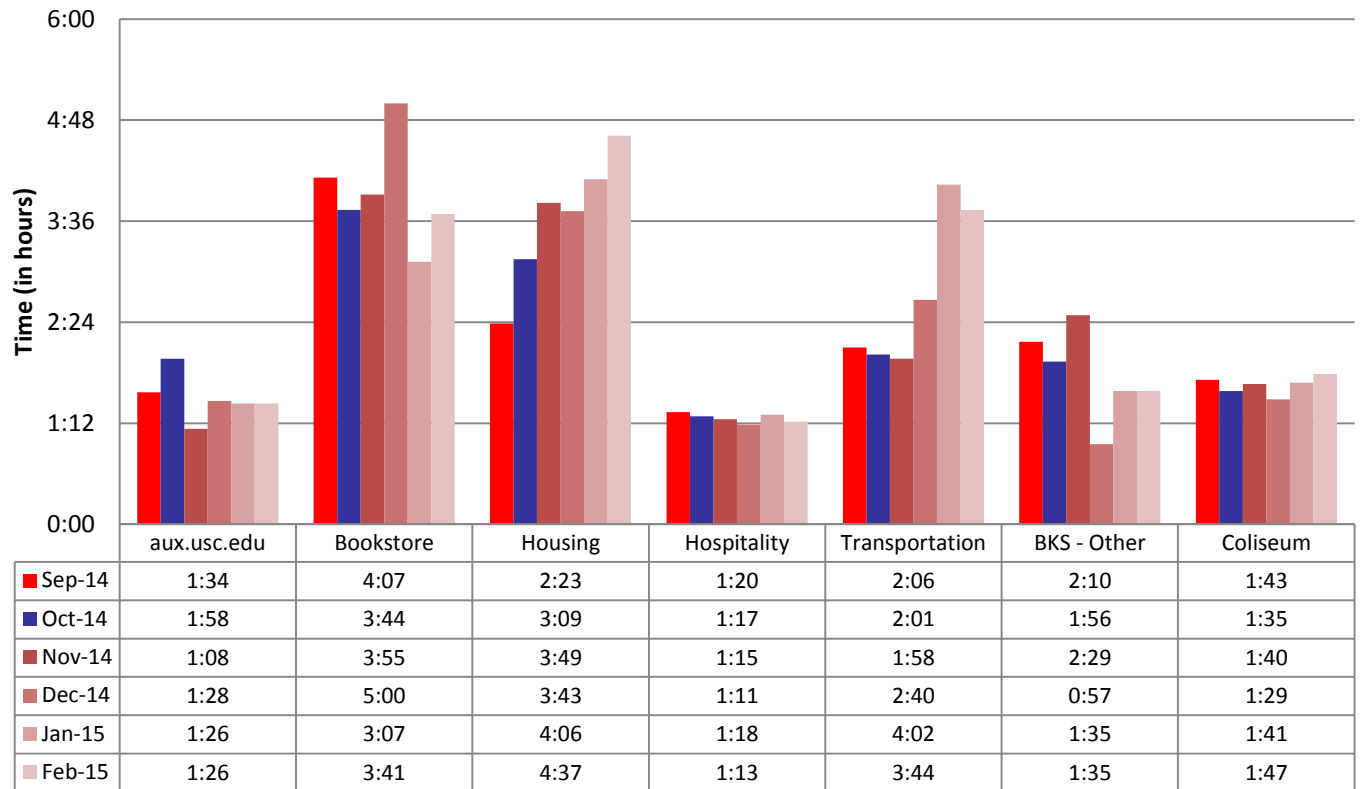

**USC Auxiliary Services IT
Monthly Operations Reports
February 2015**

Average Time Spent on Website - BU Main Sites