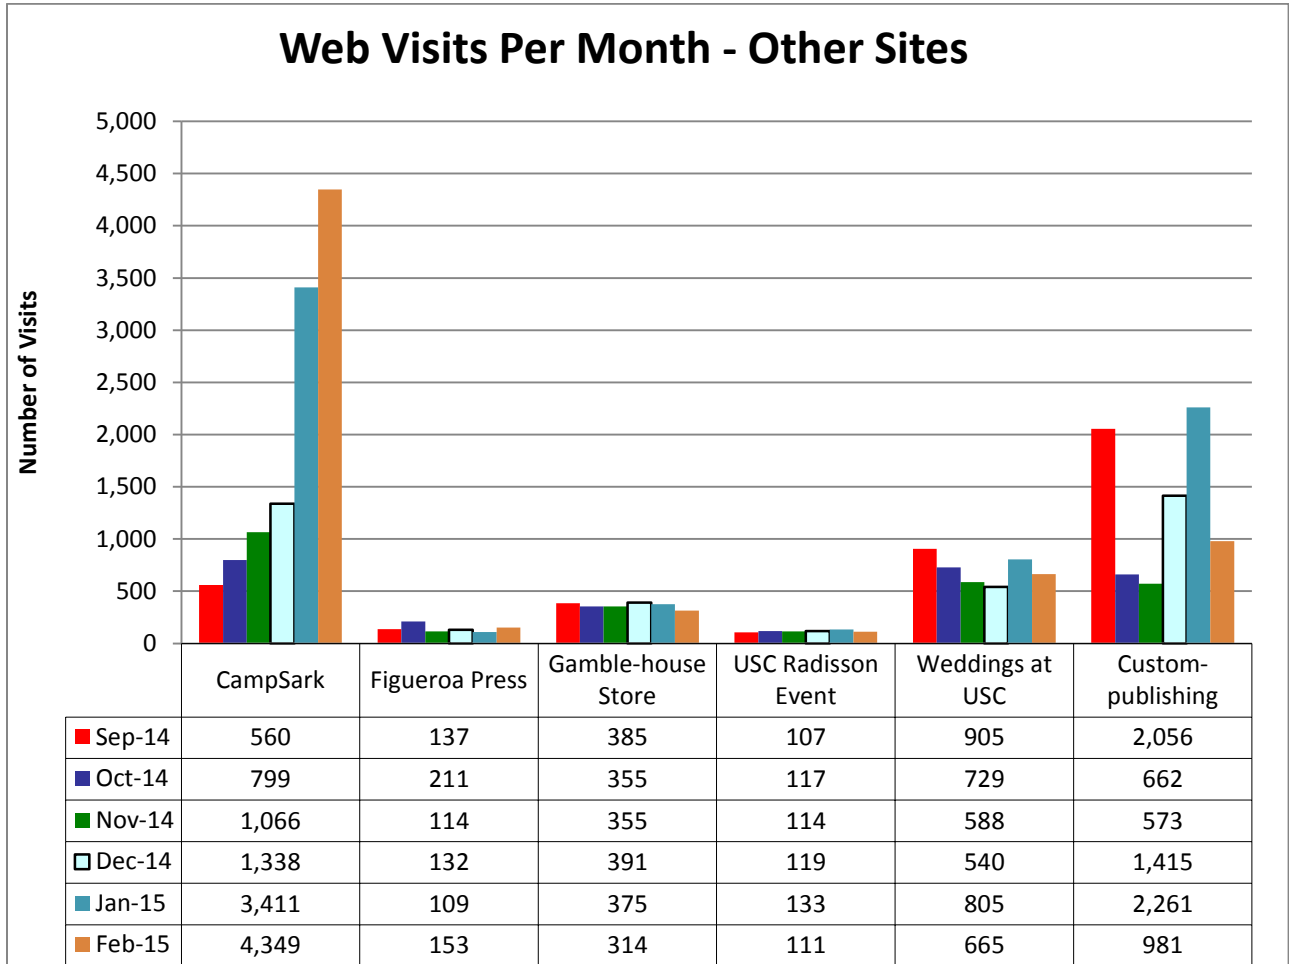

**USC Auxiliary Services IT
Monthly Operations Reports
February 2015**