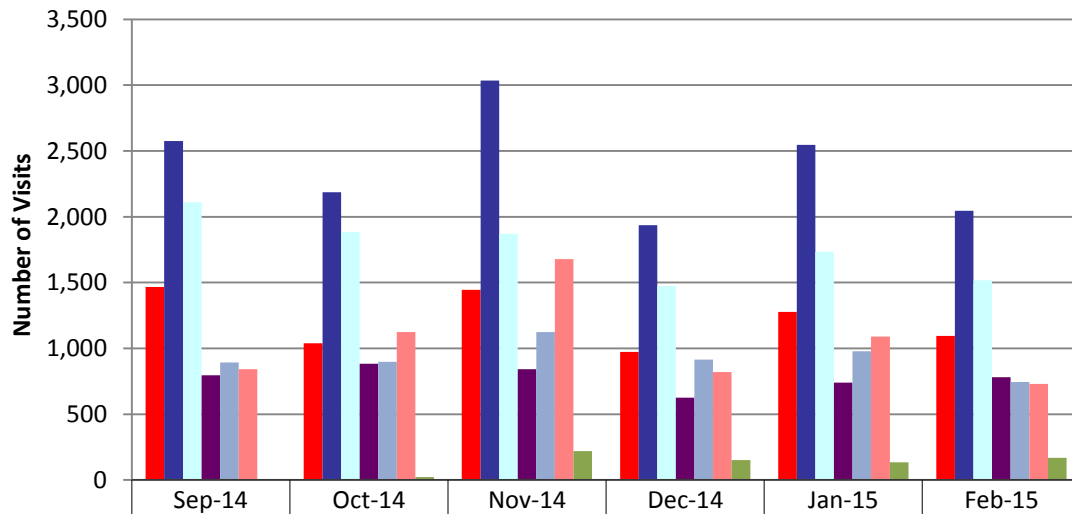

of Web Requests Closed By Unit

**USC Auxiliary Services IT
Monthly Operations Reports
February 2015**

Web Visits Per Month - BU Main Sites

	aux.usc.edu	Bookstore	Housing	Hospitality	Transportation	BKS - Other (Flower shop)	Coliseum
■ Sep-14	1,096	53,693	25,419	30,941	48,026	392	19,076
■ Oct-14	1,009	40,654	22,264	30,685	42,996	362	13,825
■ Nov-14	975	43,773	26,083	28,182	38,194	401	21,038
■ Dec-14	798	58,119	20,156	22,222	33,660	283	12,071
■ Jan-15	1,090	40,846	35,519	25,379	47,646	344	21,579
■ Feb-15	989	34,760	32,293	29,135	39,228	600	25,677

**USC Auxiliary Services IT
Monthly Operations Reports
February 2015**

Web Visits Per Month - HSP Micro Sites

	Sep-14	Oct-14	Nov-14	Dec-14	Jan-15	Feb-15
McKays	1,466	1,038	1,446	972	1,278	1,095
The Lab	2,576	2,187	3,035	1,936	2,545	2,045
Moreton Fig	2,112	1,886	1,871	1,475	1,735	1,518
Rosso Oro's Pizzeria	795	884	843	626	740	780
Seeds Marketplace	892	898	1,123	915	977	744
Traditions	841	1,123	1,677	819	1,090	730
The Edmondson		22	220	152	135	169