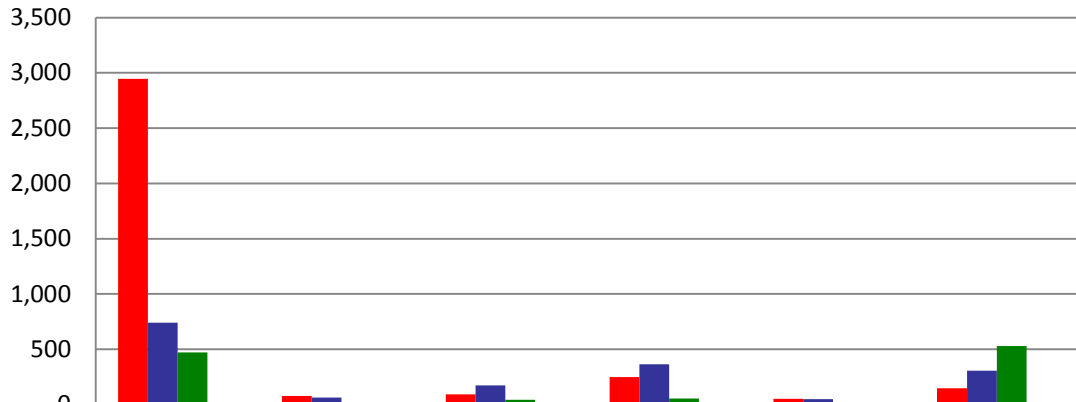

**USC Auxiliary Services IT
Monthly Operations Reports
February 2015**

February 2015 Traffic Sources - Other Sites

	Coach Sark Camp	Figueroa Press	Gamble-house Store	Weddings at USC	USC Radisson Event	Custom-publishing
■ Search Engine	2,946	76	92	248	50	146
■ Referring Sites	740	63	173	363	48	307
■ Direct Traffic	471	13	43	54	13	528
□ Campaigns	0	0	0	0	0	0