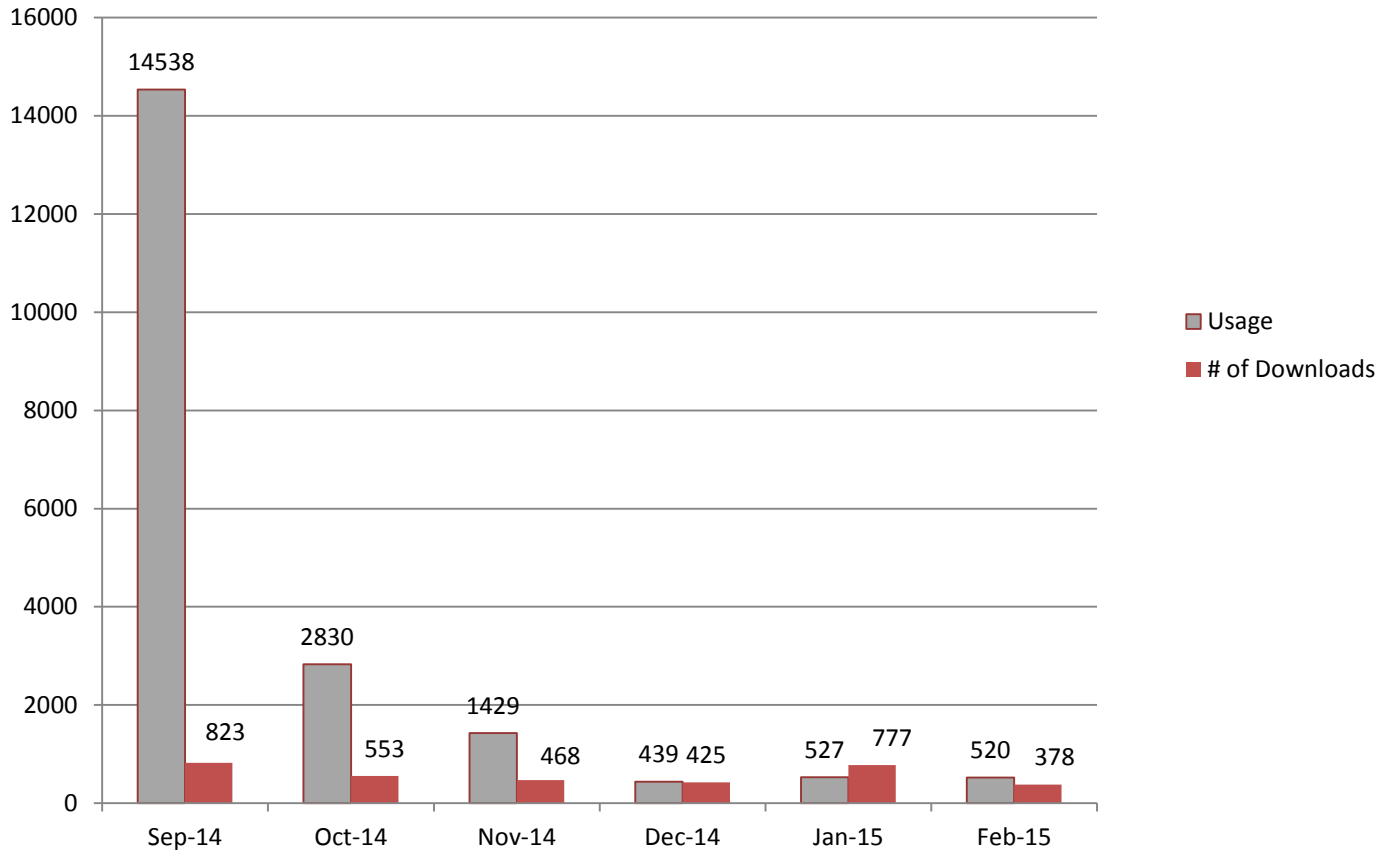

USC Auxiliary Services IT
Monthly Operations Reports
February 2015

TSP Mobile App Stats