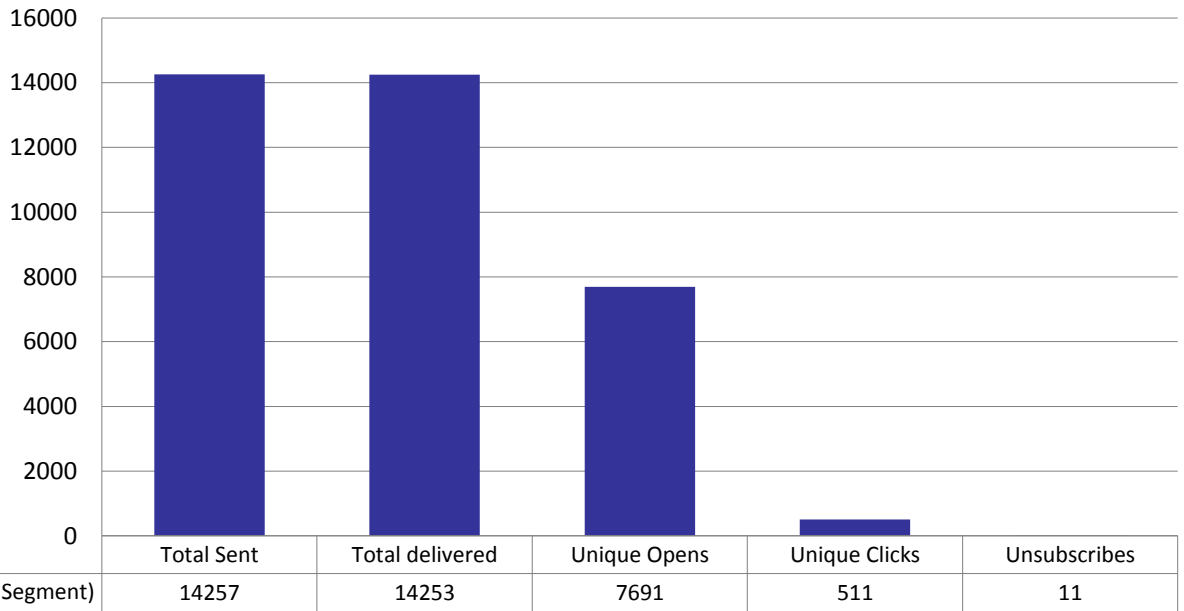

**USC Auxiliary Services IT
Monthly Operations Reports
February 2015**

2015 Grad Fest Today !