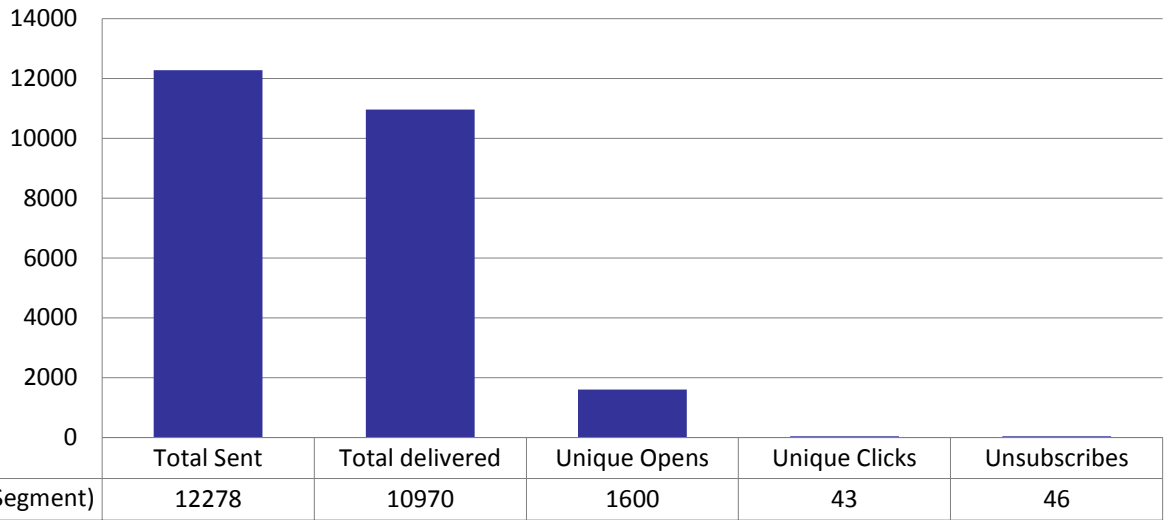

**USC Auxiliary Services IT
Monthly Operations Reports
February 2015**

This Valentine's Day, Give the Gift of Food!