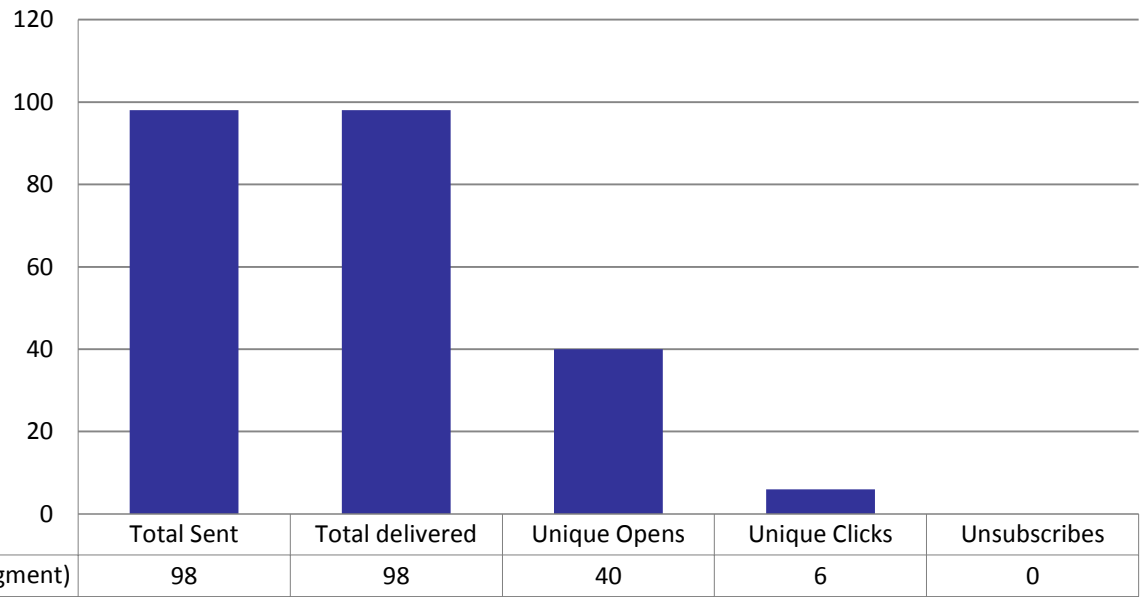

**USC Auxiliary Services IT
Monthly Operations Reports
February 2015**

The Edmondson Faculty Center Invites You to Mixology 101!