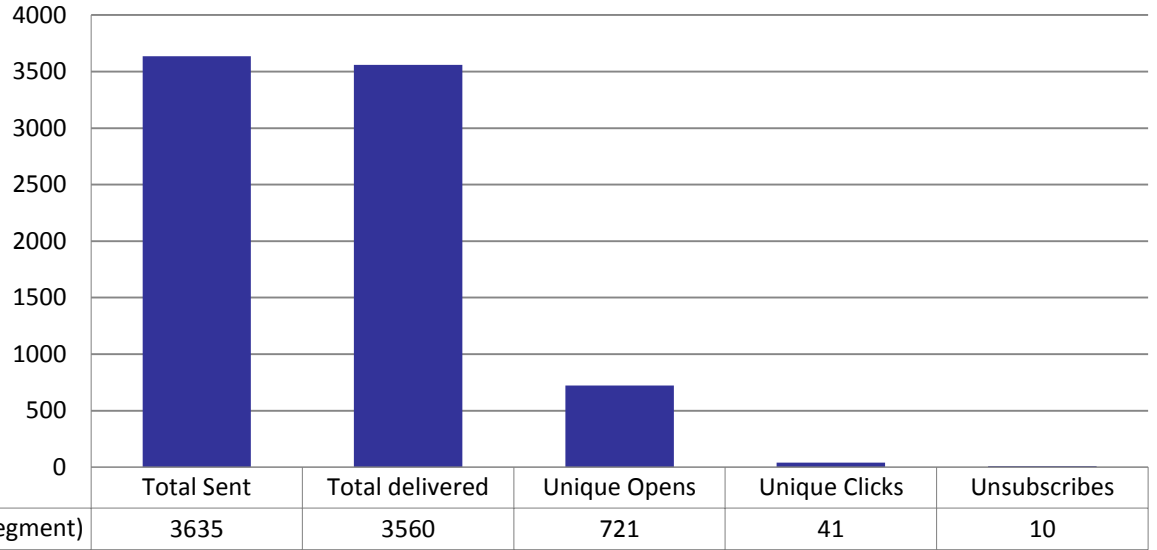

**USC Auxiliary Services IT
Monthly Operations Reports
February 2015**

USC Hospitality Presents - Mushroomapalooza 2.0