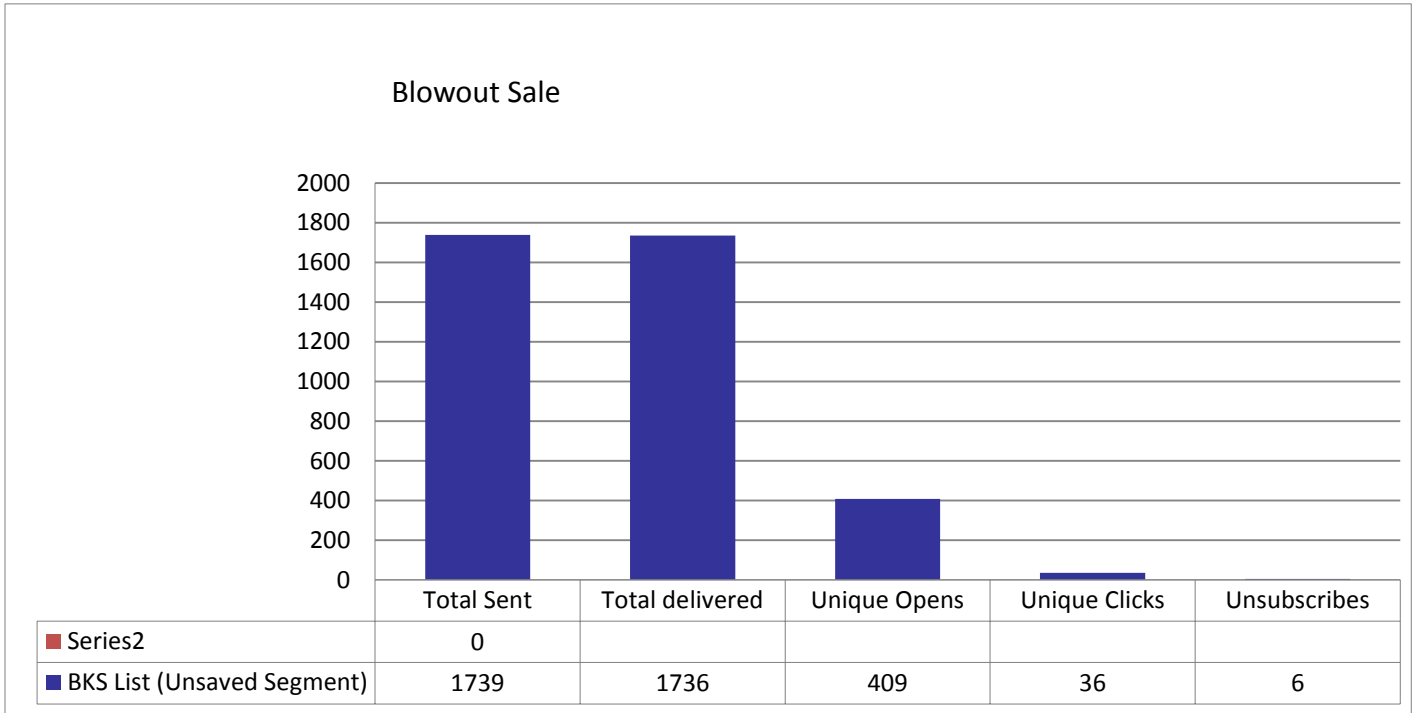

**USC Auxiliary Services IT
Monthly Operations Reports
February 2015**