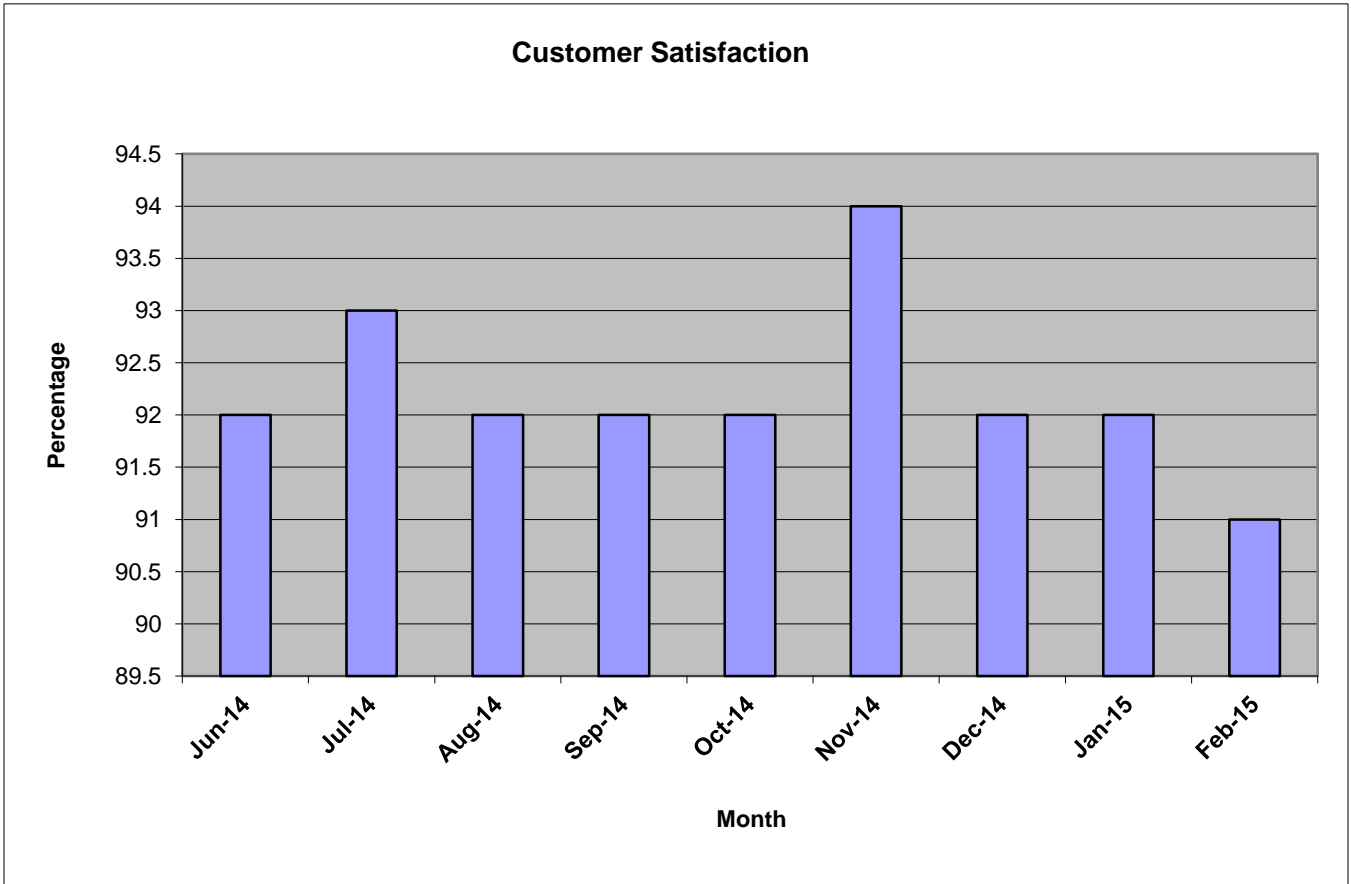

**USC Auxiliary Services IT
Monthly Operations Reports
February 2015**