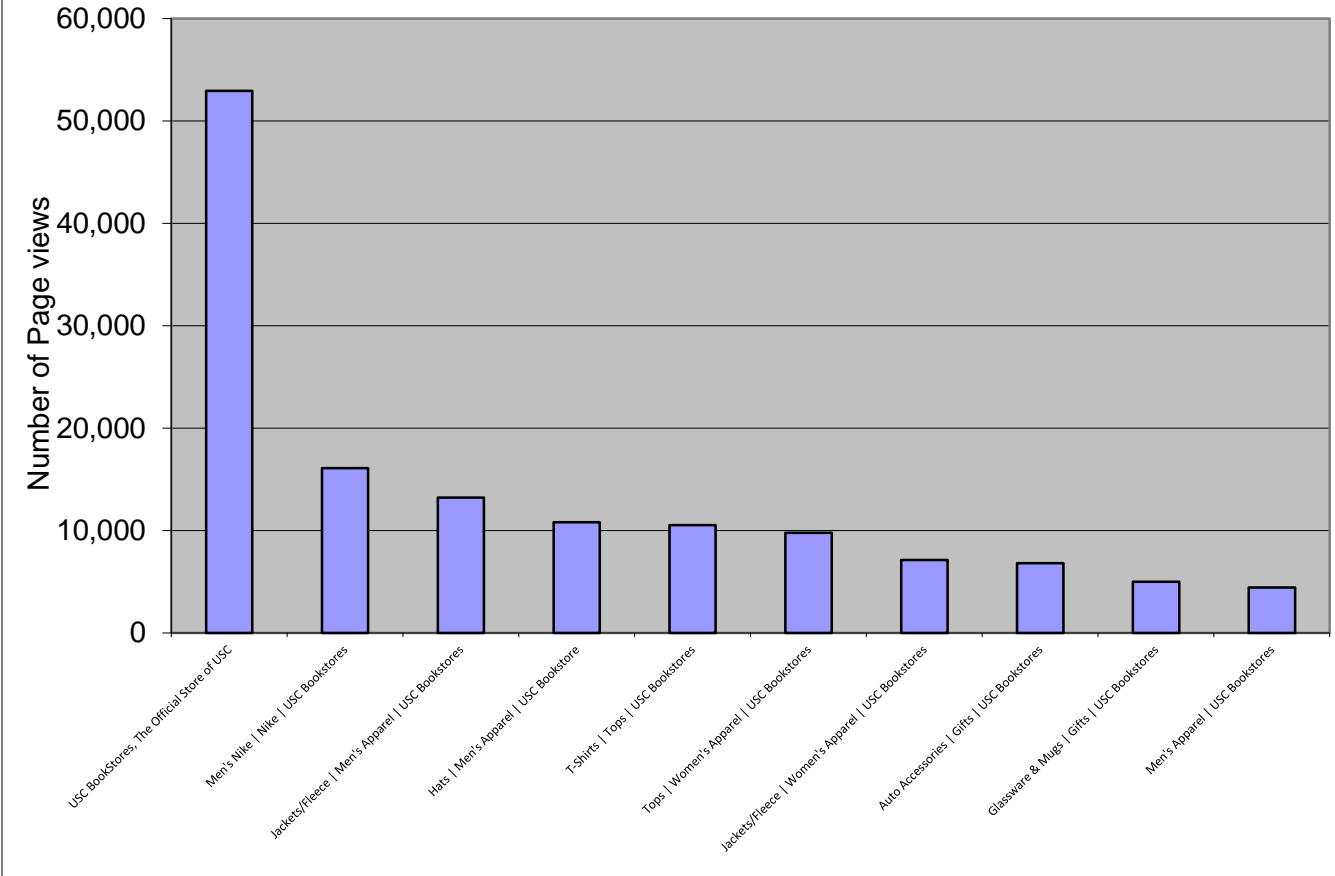

**USC Auxiliary Services IT
Monthly Operations Reports
February 2015**

Average Time Spent on Website - Other Sites

	Coach Sark Camp	Figueroa Press	Gamble-house Store	USC Radisson Event	Weddings at USC	Custom-publishing
■ Sep-14	0:27	3:43	2:20	1:50	2:06	6:13
■ Oct-14	1:02	2:06	2:52	0:50	2:01	3:36
■ Nov-14	1:03	2:11	2:39	0:33	1:39	2:19
□ Dec-14	1:03	3:19	3:25	0:17	2:38	6:02
■ Jan-15	1:25	0:36	2:51	0:54	2:33	6:07
■ Feb-15	1:19	1:23	2:46	0:27	2:00	4:07

**USC Auxiliary Services IT
Monthly Operations Reports
February 2015**

**USC Auxiliary Services IT
Monthly Operations Reports
February 2015**

**Bookstore Charts
10 Most Viewed Pages - February 2015**

**USC Auxiliary Services IT
Monthly Operations Reports
February 2015**