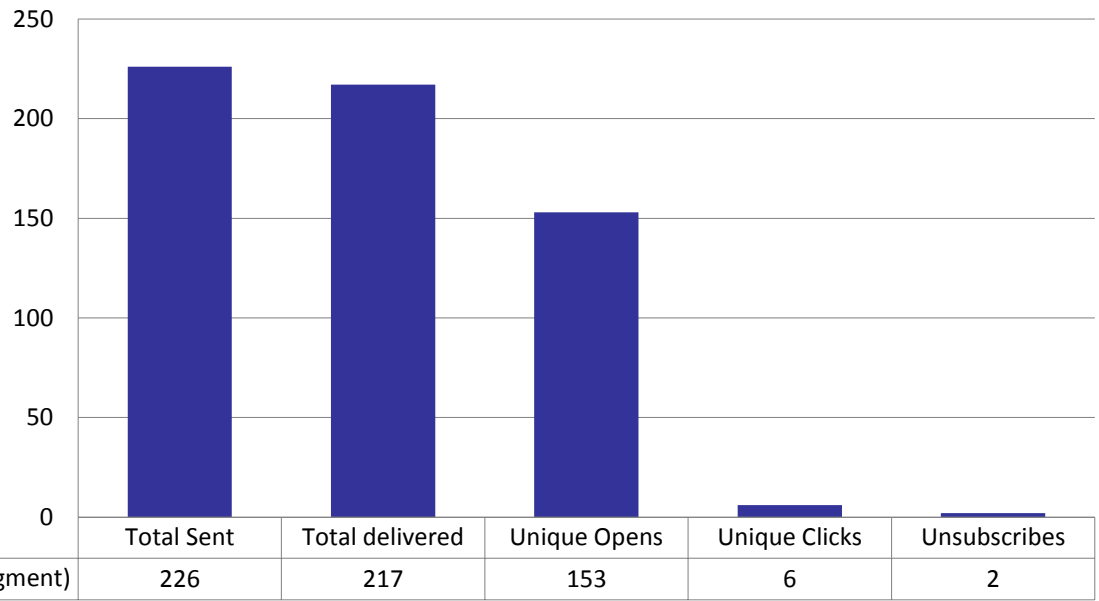

USC Bookstores Sidewalk Sale: February 23-27

**USC Auxiliary Services IT
Monthly Operations Reports
February 2015**

Thank you for attending Colleagues & Cocktails at USC!