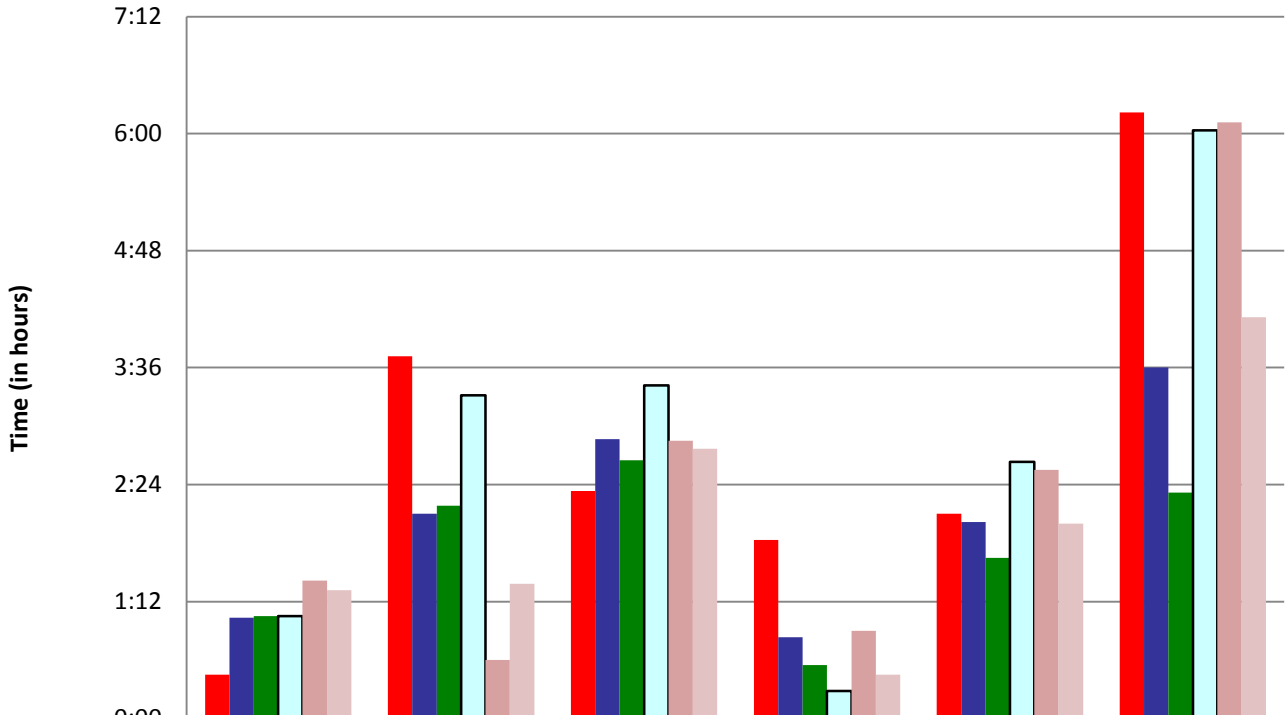

**USC Auxiliary Services IT
Monthly Operations Reports
February 2015**

Average Time Spent on Website - Other Sites

	Coach Sark Camp	Figueroa Press	Gamble-house Store	USC Radisson Event	Weddings at USC	Custom-publishing
■ Sep-14	0:27	3:43	2:20	1:50	2:06	6:13
■ Oct-14	1:02	2:06	2:52	0:50	2:01	3:36
■ Nov-14	1:03	2:11	2:39	0:33	1:39	2:19
□ Dec-14	1:03	3:19	3:25	0:17	2:38	6:02
■ Jan-15	1:25	0:36	2:51	0:54	2:33	6:07
■ Feb-15	1:19	1:23	2:46	0:27	2:00	4:07