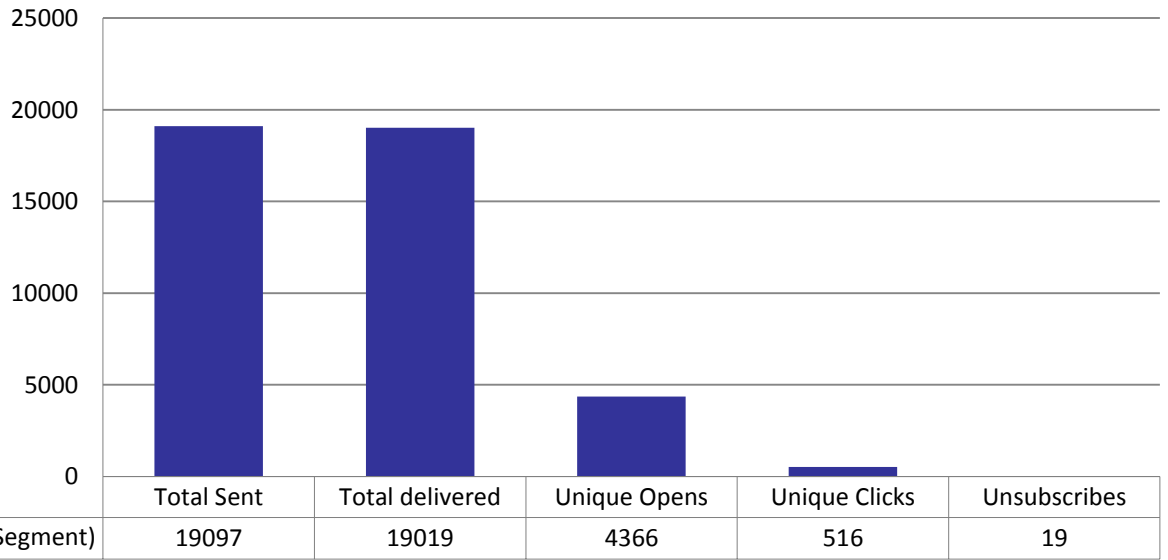

**USC Auxiliary Services IT
Monthly Operations Reports
February 2015**