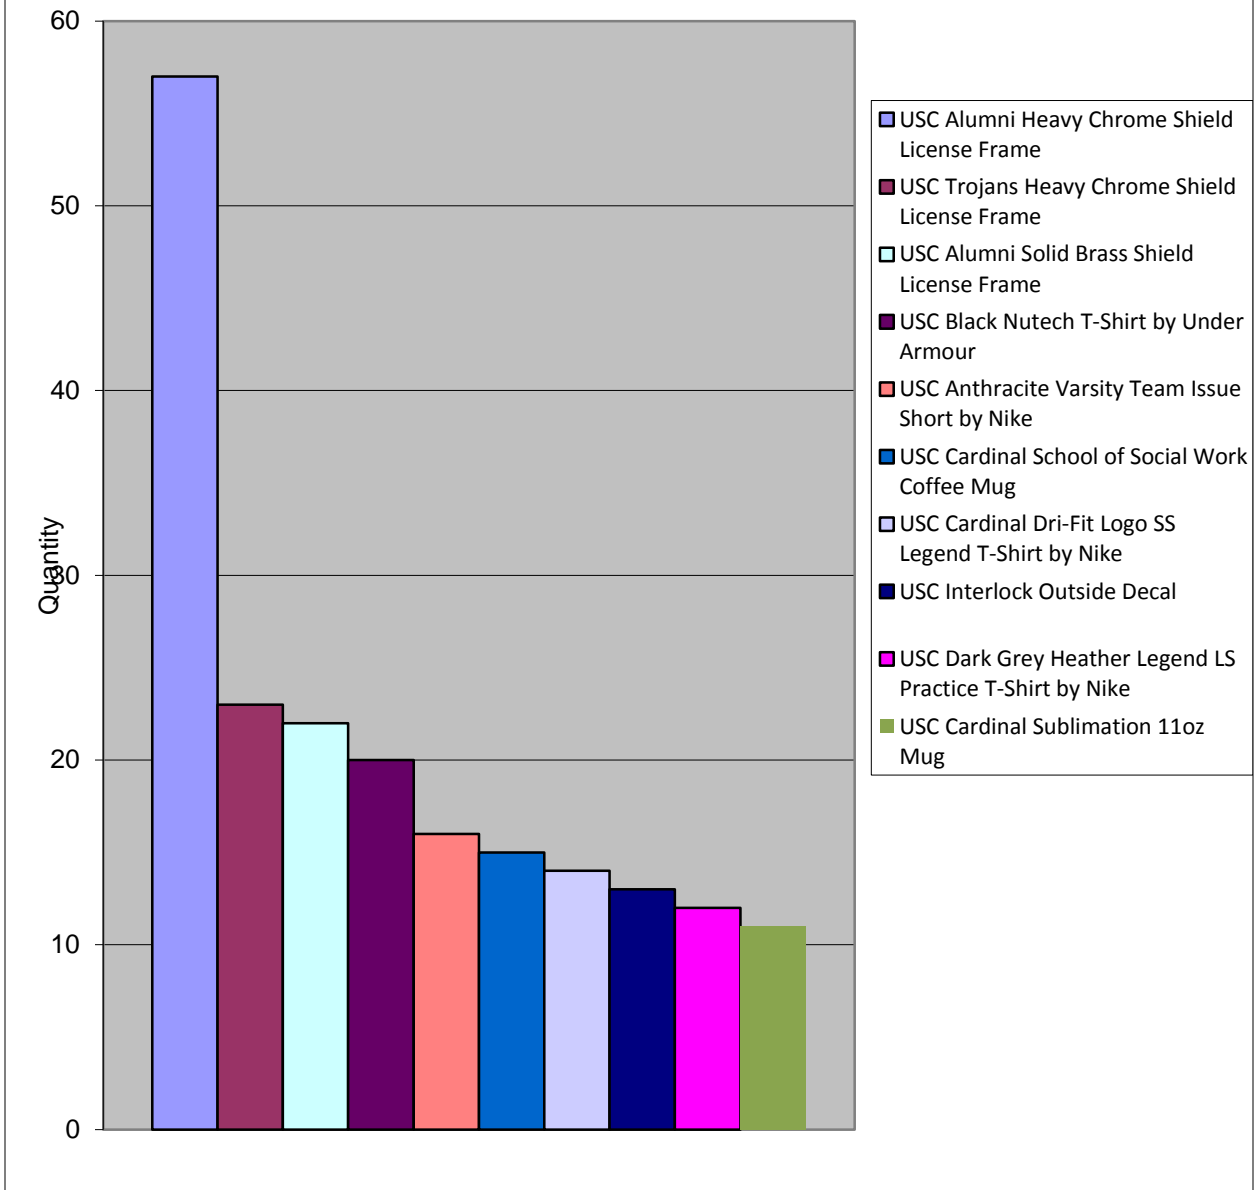

**USC Auxiliary Services IT
Monthly Operations Reports
February 2015**

**Bookstore Charts
10 Most Purchased Products February 2015**