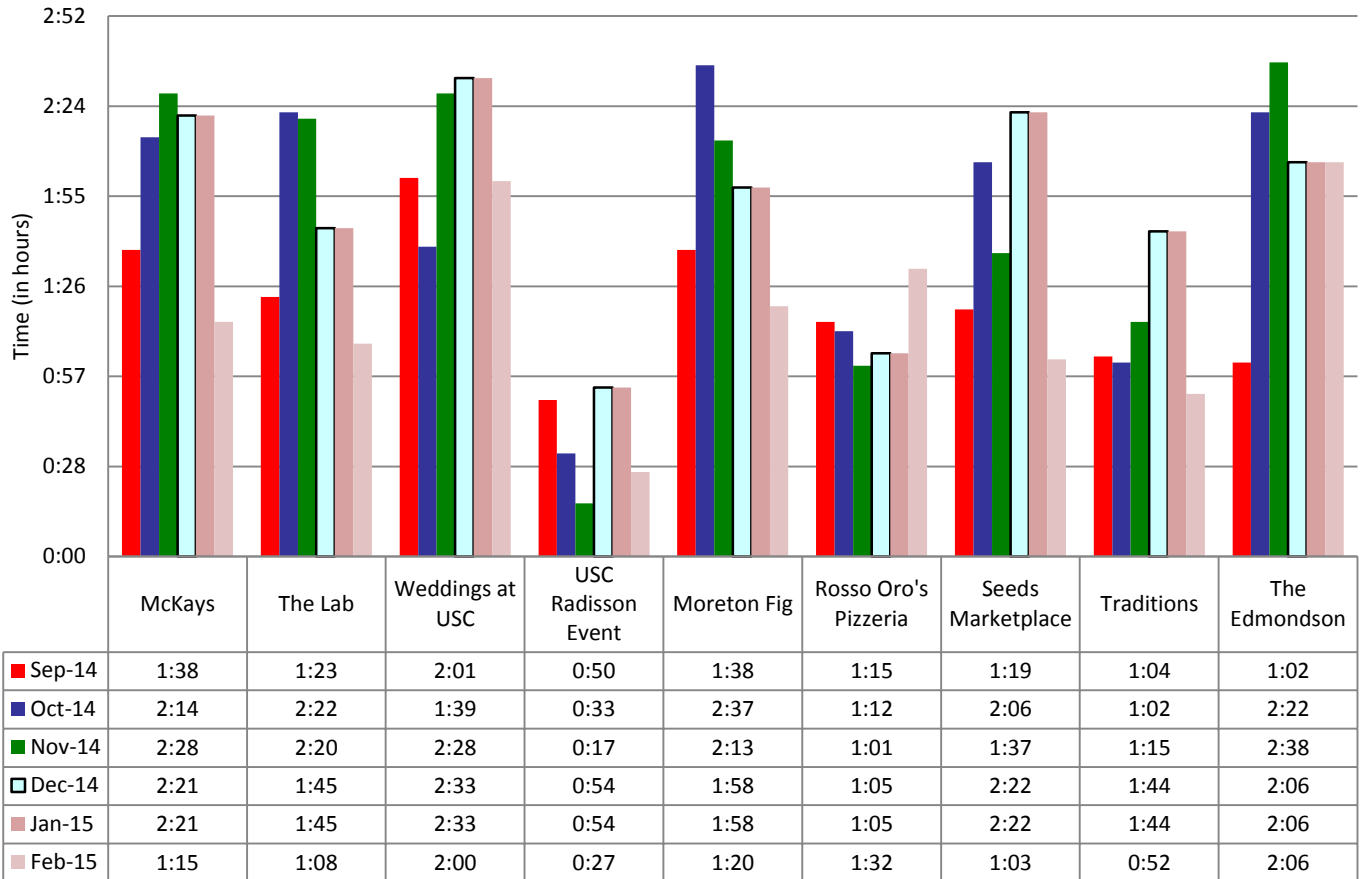

**USC Auxiliary Services IT
Monthly Operations Reports
February 2015**

Average Time Spent on Website - BU Main Sites

USC Auxiliary Services IT Monthly Operations Reports February 2015

Average Time Spent on Website - HSP Micro Sites