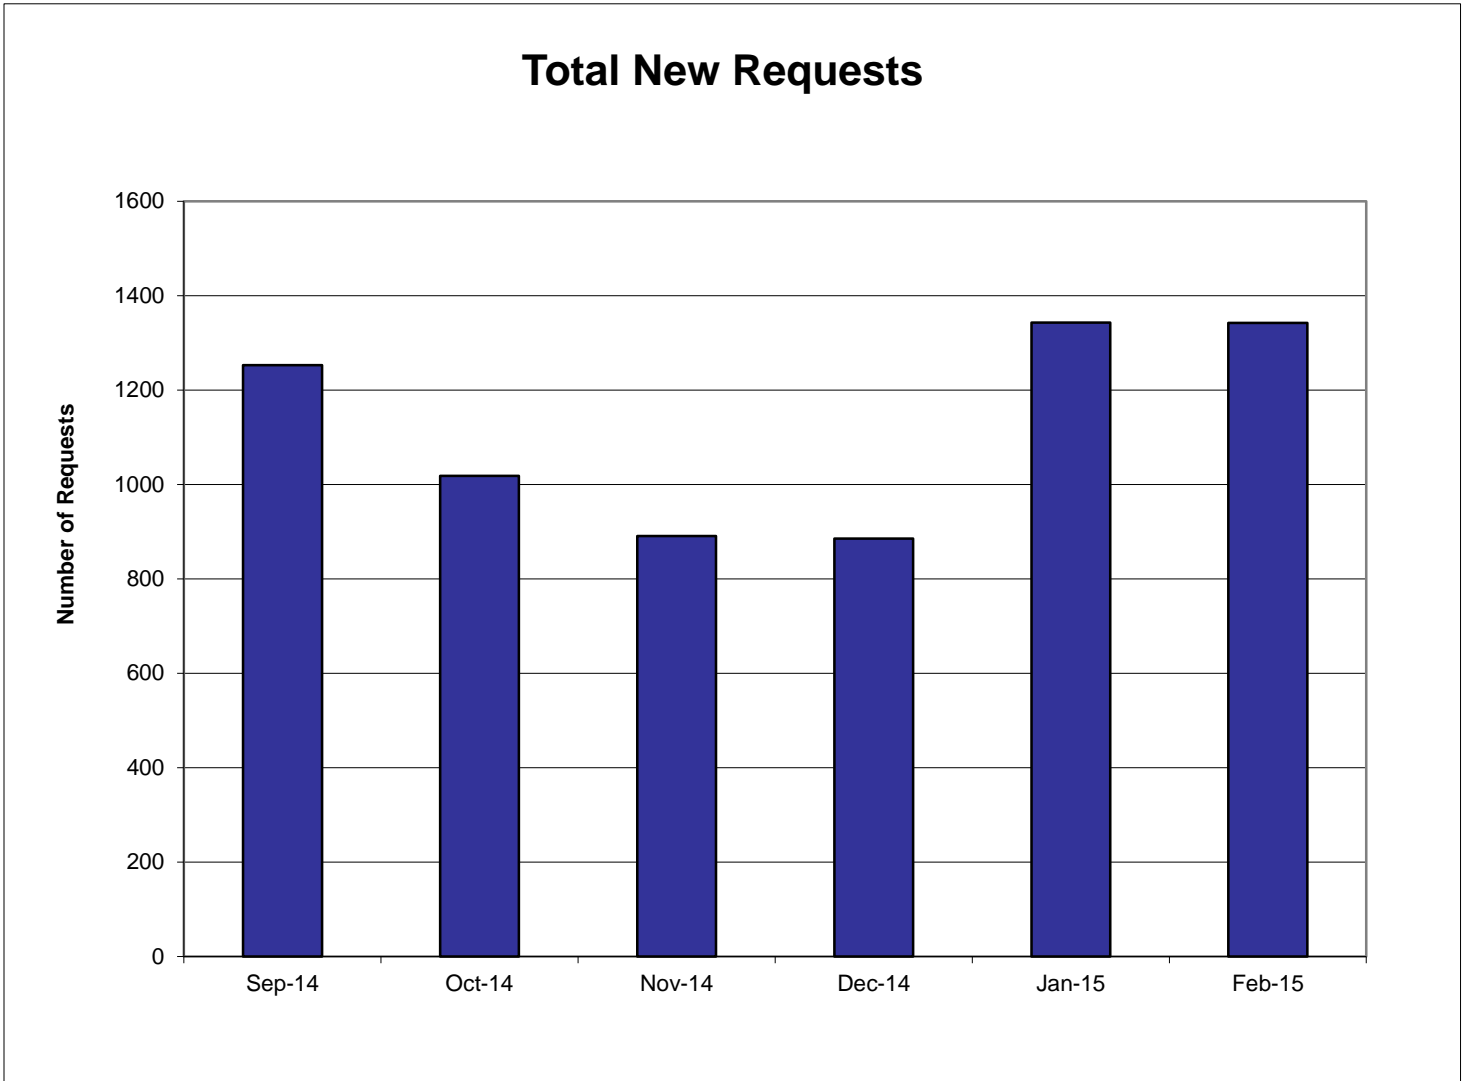

**USC Auxiliary Services IT
Monthly Operations Reports
February 2015**

**USC Auxiliary Services IT
Monthly Operations Reports
February 2015**

Total New Vs Closed Requests

Confidential

The information contained in this document is the exclusive and confidential property of The University of Southern California - Auxiliary Services IT February not be shared with any other parties without the written permission of The University of Southern California - Auxiliary Service.