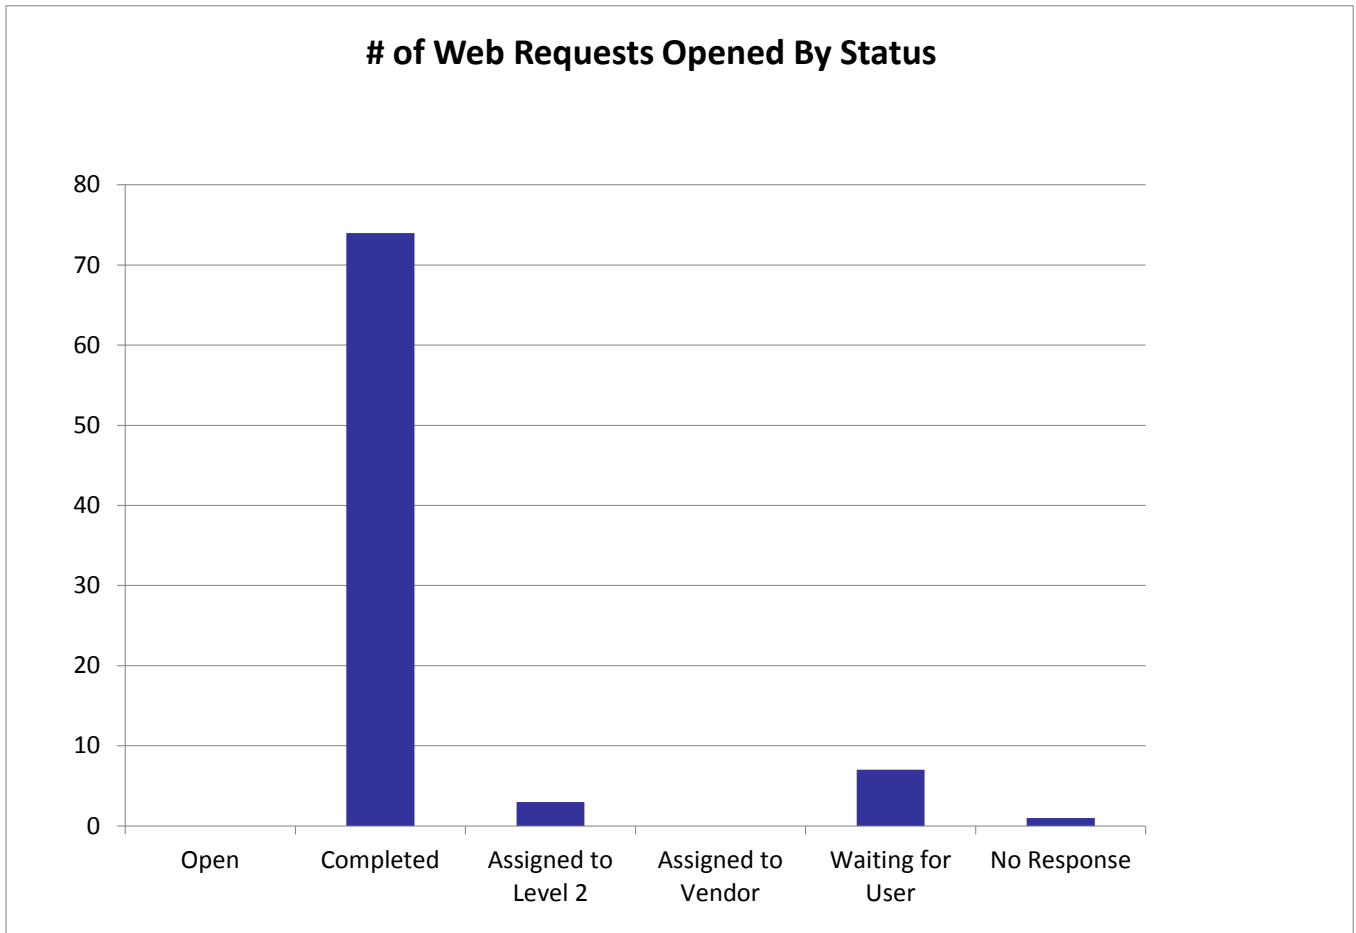

**USC Auxiliary Services IT
Monthly Operations Reports
February 2015**