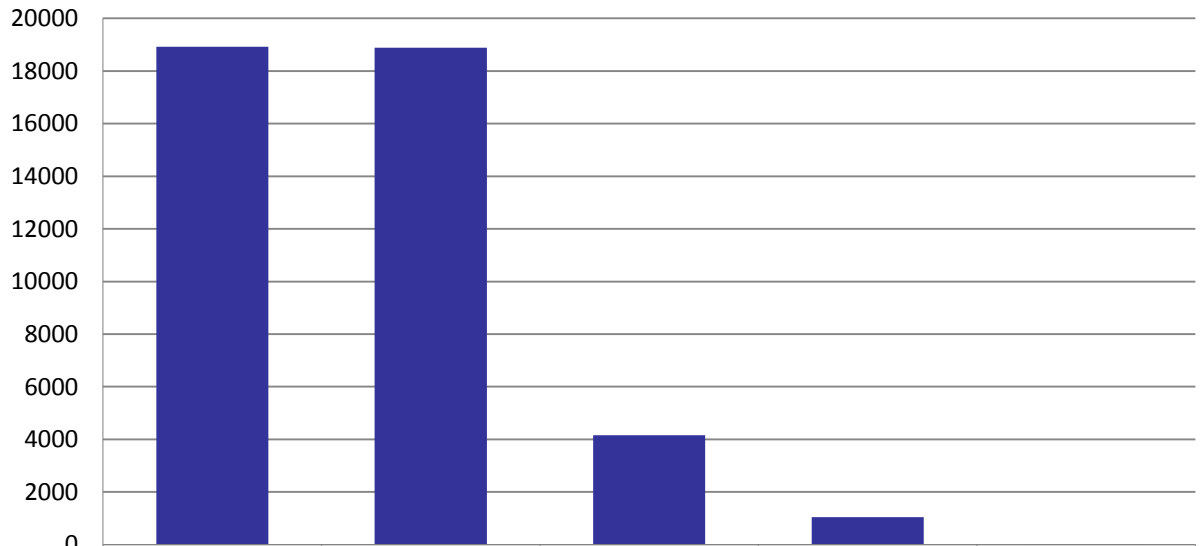

USC Nike 30% Off Online Sale

■ BKS List (Unsaved Segment)	18925	18890	4150	1038	14
------------------------------	-------	-------	------	------	----

**USC Auxiliary Services IT
Monthly Operations Reports
February 2015**