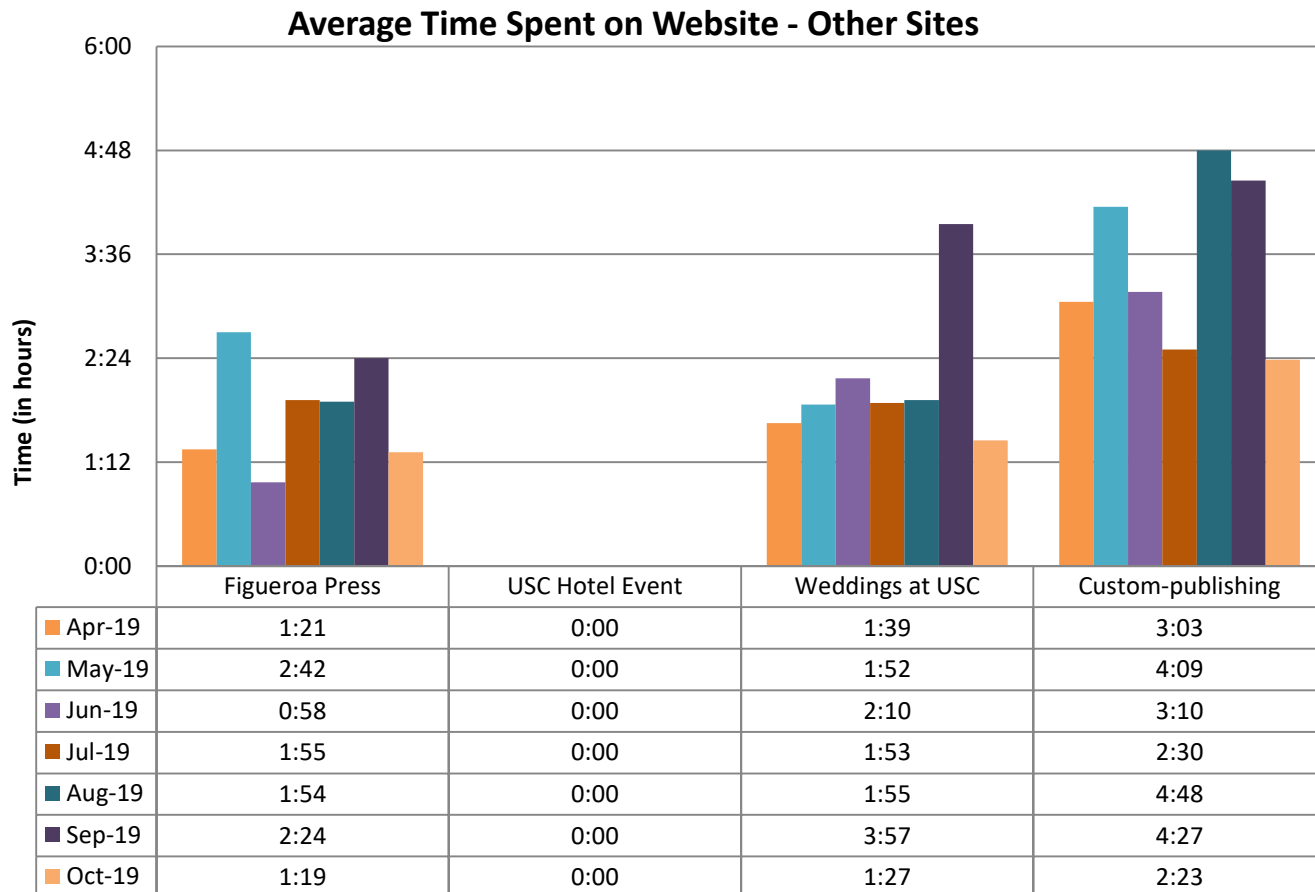

Website Reports October 2019