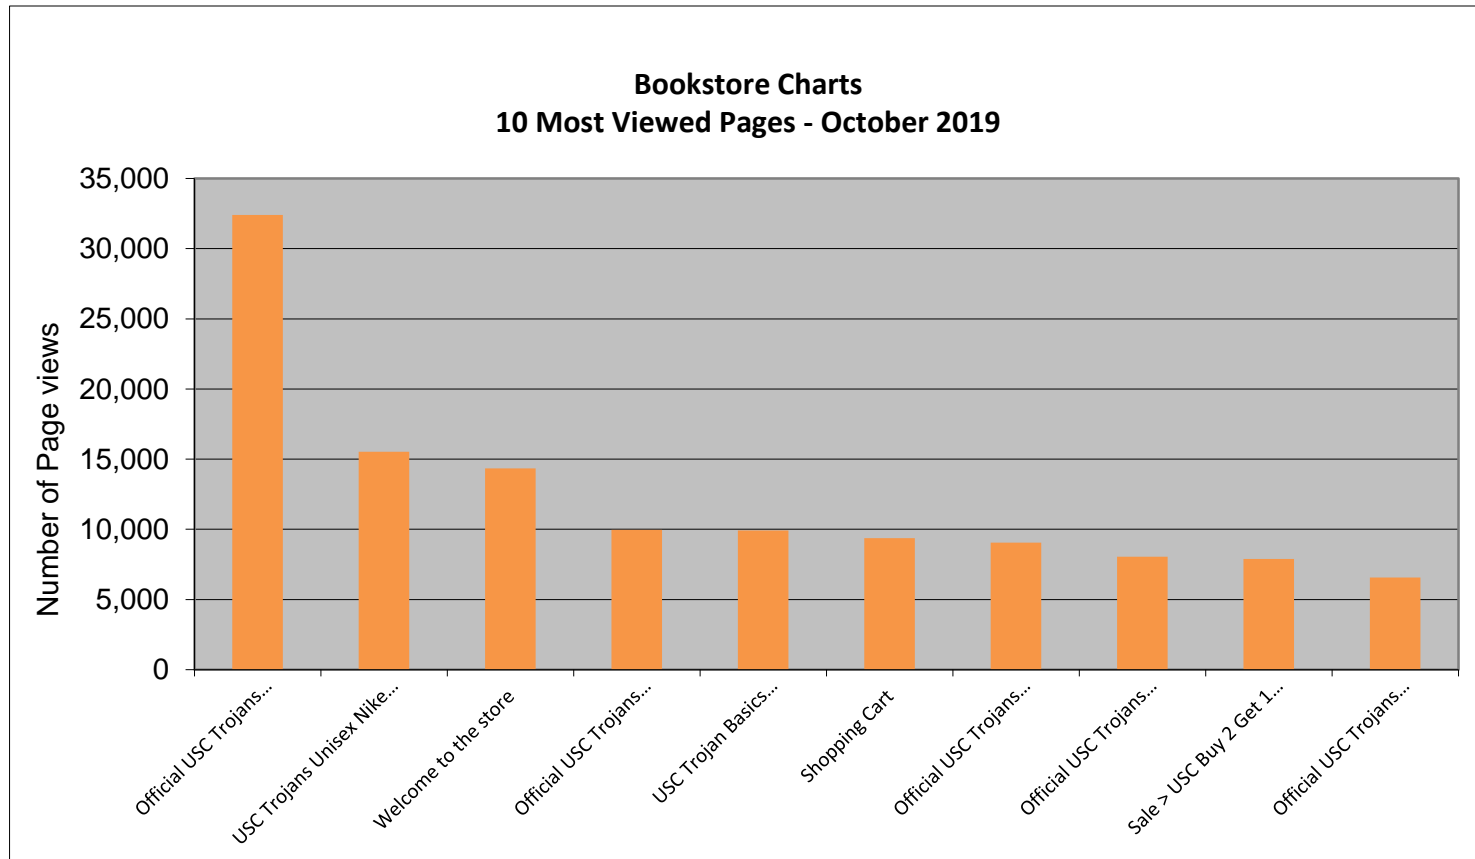

Website Reports October 2019