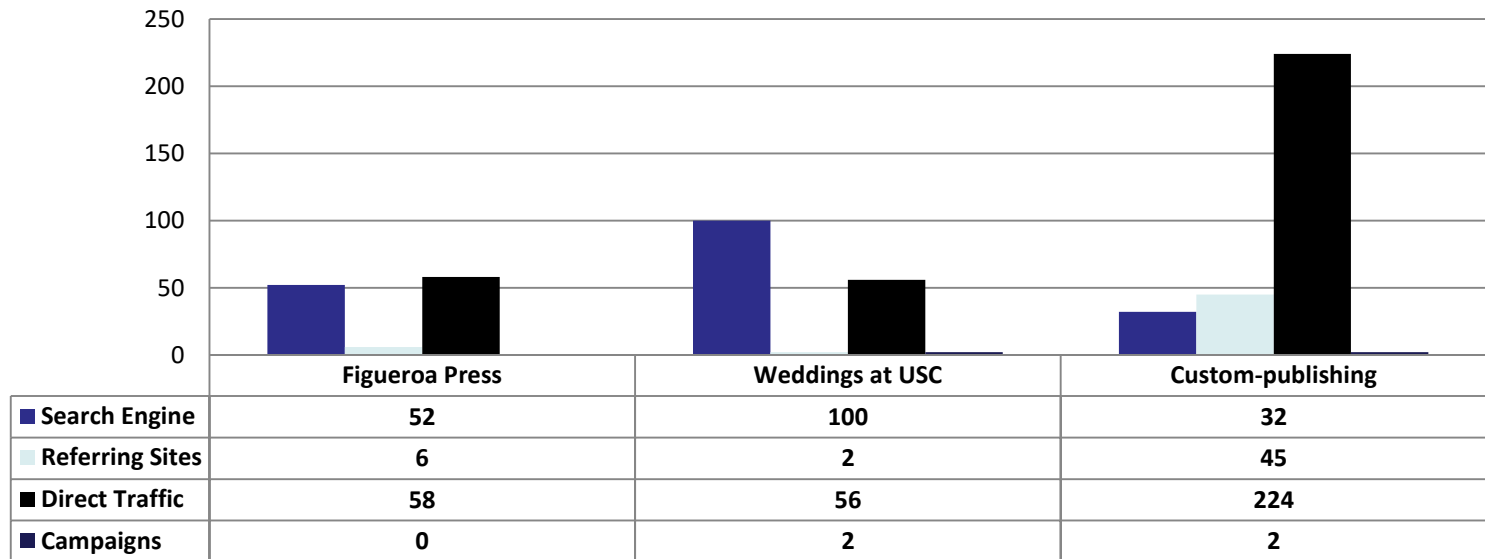

Website Reports December 2019

December 2019 Traffic Sources - Other Sites