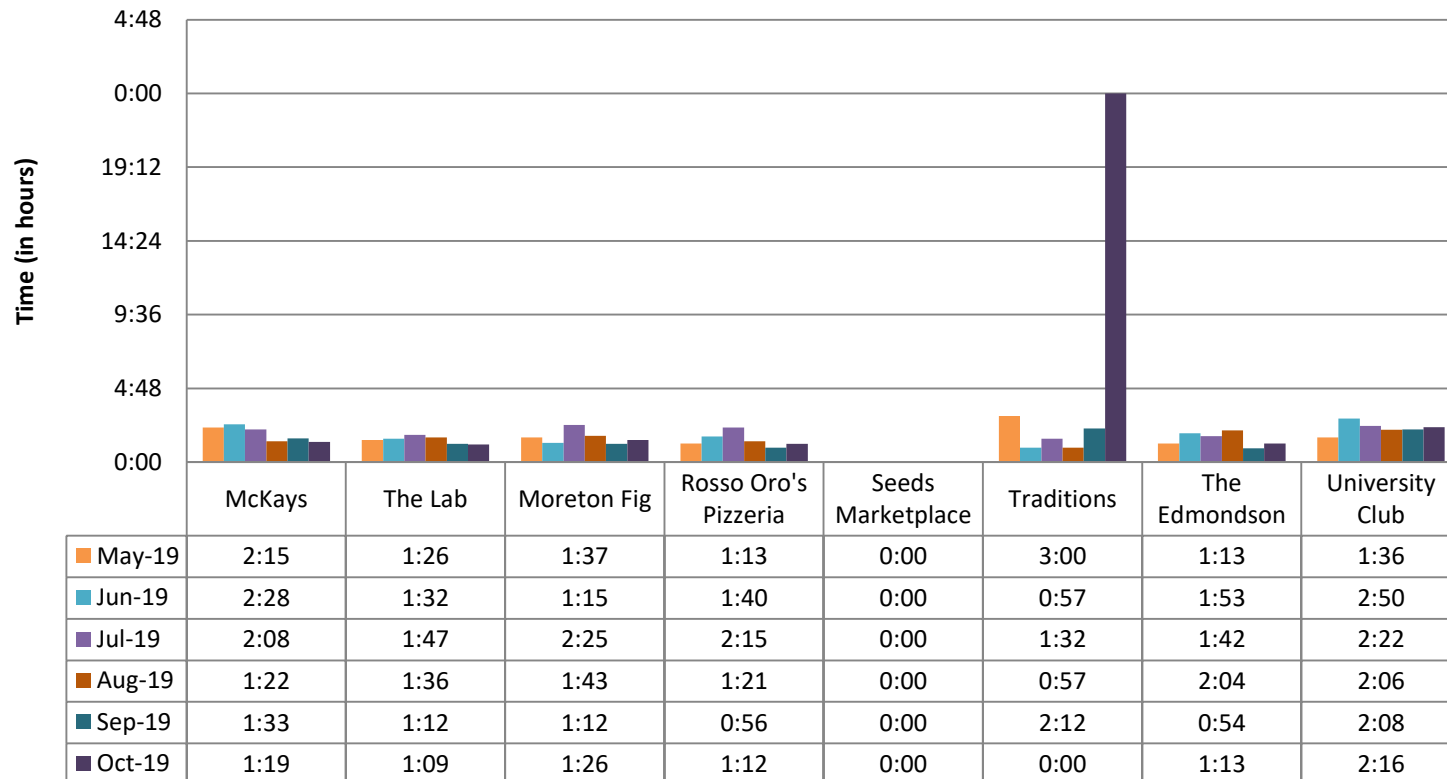

### December 2019 Traffic Sources - Other Sites

## Website Reports December 2019

Average Time Spent on Website - BU Main Sites

## Website Reports October 2019

Average Time Spent on Website - HSP Micro Sites