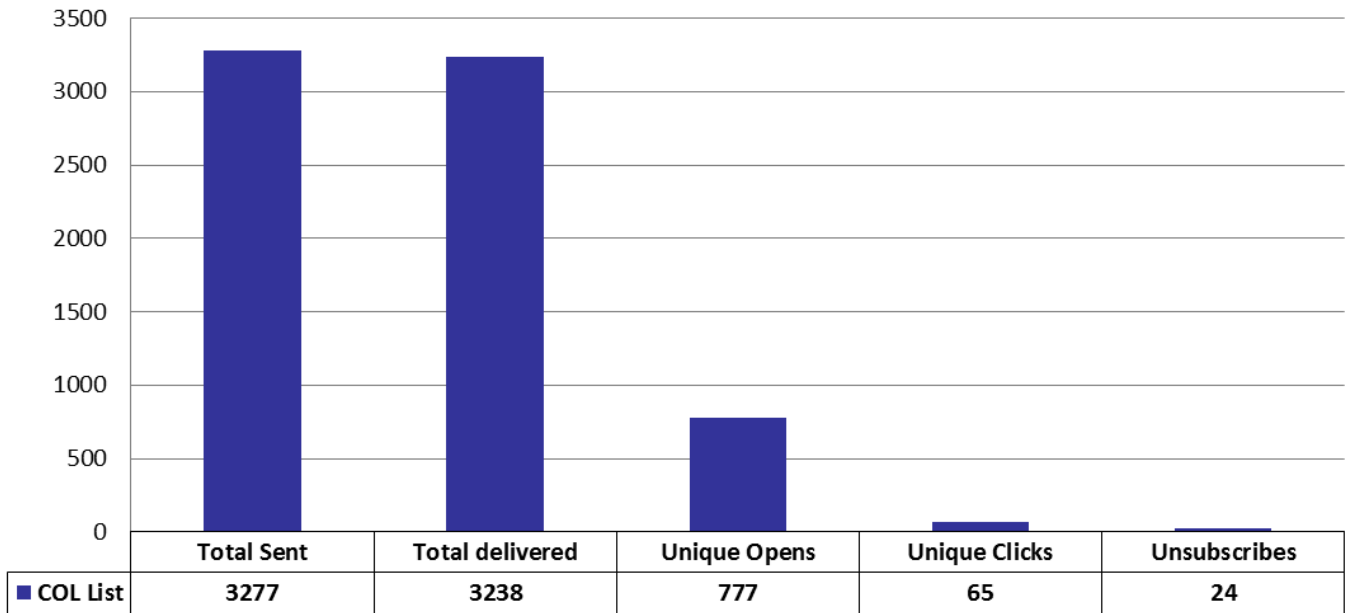

USCAUXILIARYSERVICESIT

Email Campaign Reports

January 2017

Los Angeles Memorial Coliseum needs YOU .. VOTE NOW!!

Confidential:

The information contained in this document is the exclusive and confidential property of The University of Southern California - Auxiliary Services IT. February not be shared with any other parties without the written permission of The University of Southern California - Auxiliary Service.