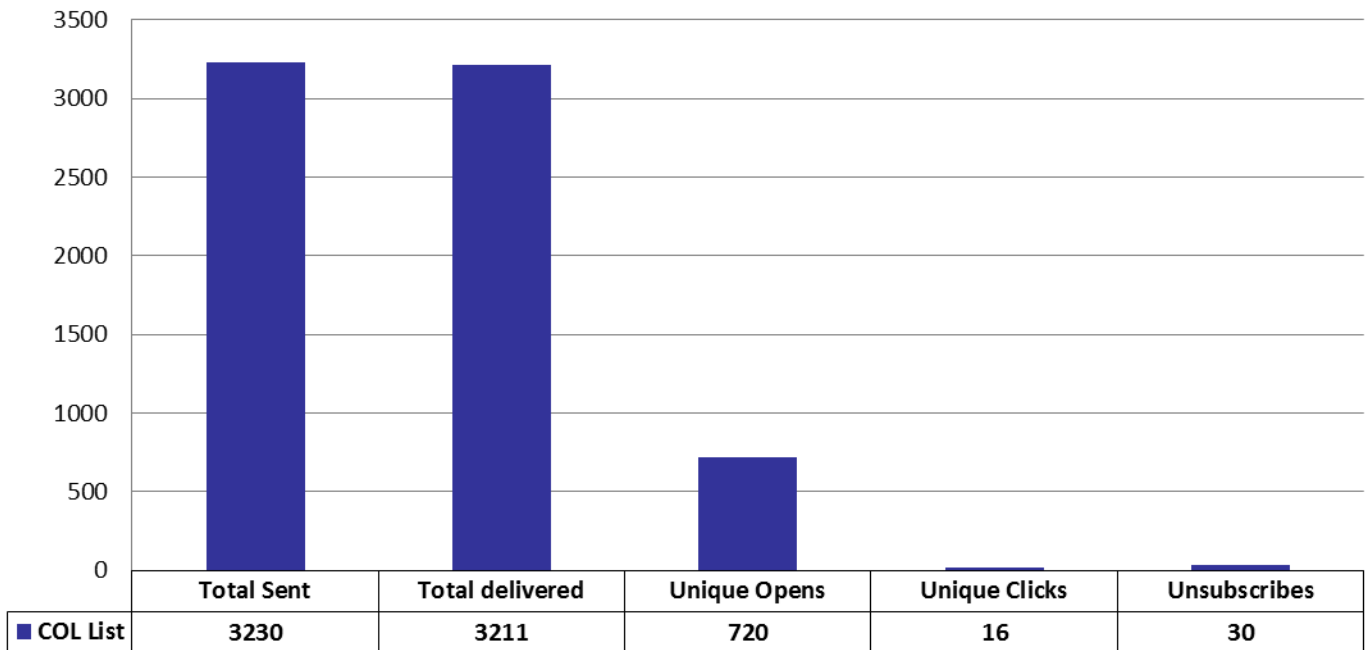

USCAUXILIARYSERVICESIT

Email Campaign Reports

January 2017

Follow The Sun with LA 2024 Daybreaker Event at The Coliseum

Confidential:

The information contained in this document is the exclusive and confidential property of The University of Southern California - Auxiliary Services IT February not be shared with any other parties without the written permission of The University of Southern California - Auxiliary Service.