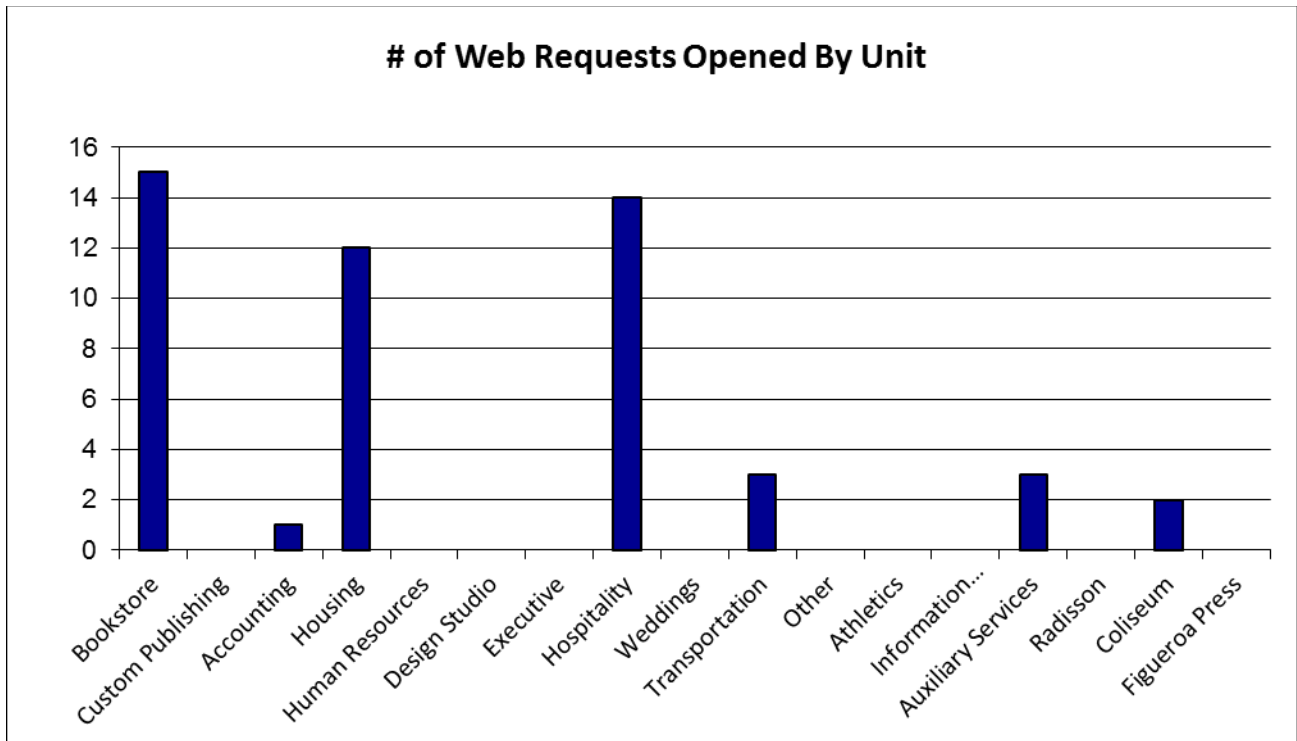

USCAUXILIARYSERVICESIT

Service Desk Reports

January 2017

Confidential:

The information contained in this document is the exclusive and confidential property of The University of Southern California - Auxiliary Services IT. February not be shared with any other parties without the written permission of The University of Southern California - Auxiliary Service.