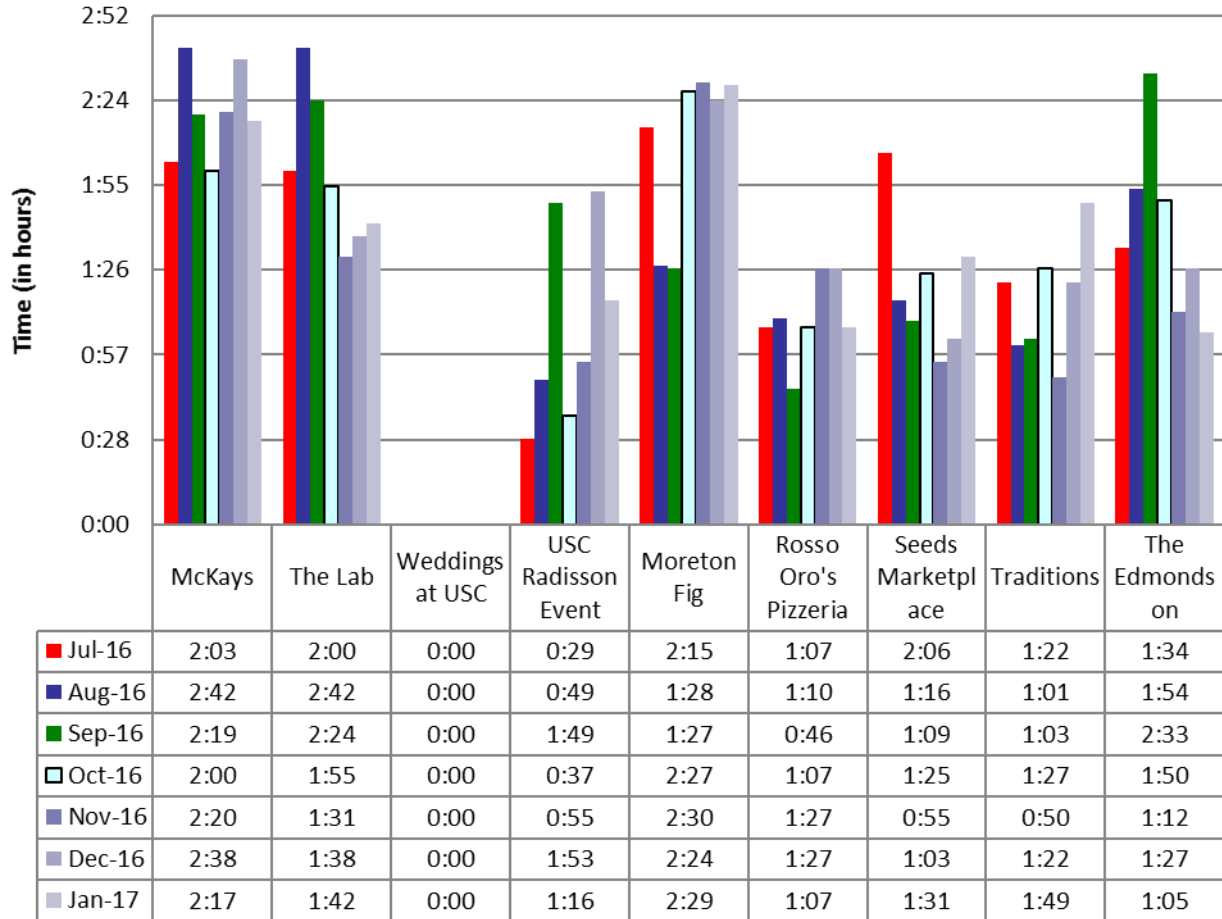

USCAUXILIARYSERVICESIT

Website Reports

January 2017

Average Time Spent on Website - HSP Micro Sites

Confidential:

The information contained in this document is the exclusive and confidential property of The University of Southern California - Auxiliary Services IT February not be shared with any other parties without the written permission of The University of Southern California - Auxiliary Service.