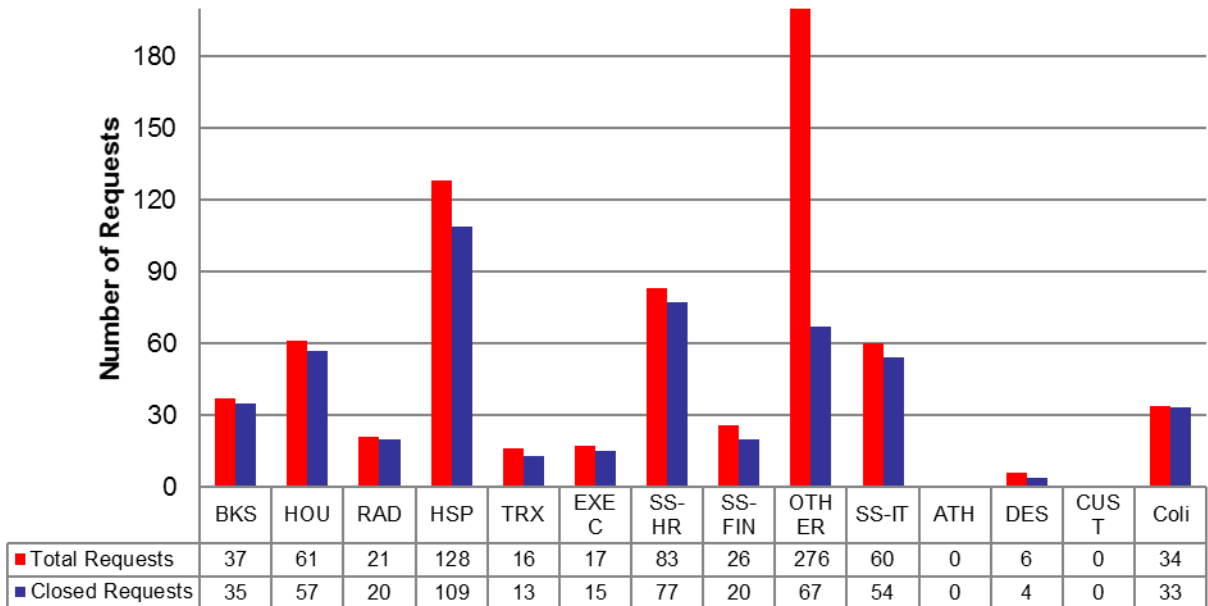

USCAUXILIARYSERVICESIT

Service Desk Reports

January 2017

Total New Vs Closed Requests

Confidential:

The information contained in this document is the exclusive and confidential property of The University of Southern California - Auxiliary Services IT. February not be shared with any other parties without the written permission of The University of Southern California - Auxiliary Service.