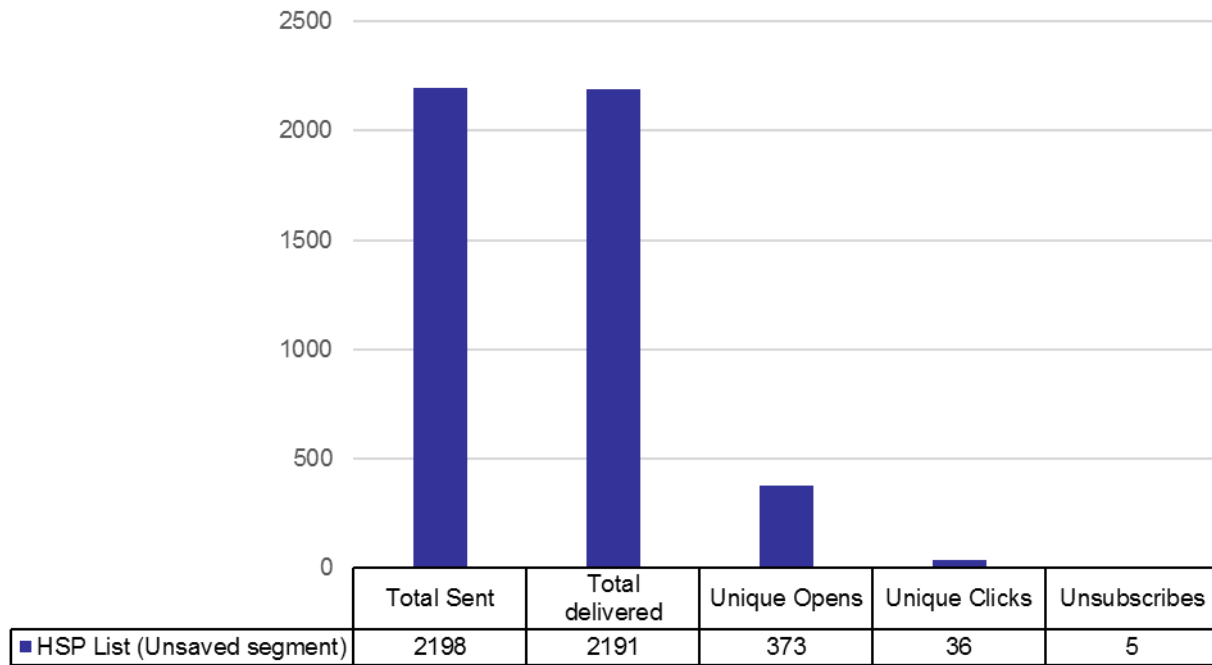

USCAUXILIARYSERVICESIT

Email Campaign Reports

January 2017

****Eat on Campus**** January 30 - February 5, 2017

Confidential:

The information contained in this document is the exclusive and confidential property of The University of Southern California - Auxiliary Services IT. February not be shared with any other parties without the written permission of The University of Southern California - Auxiliary Service.