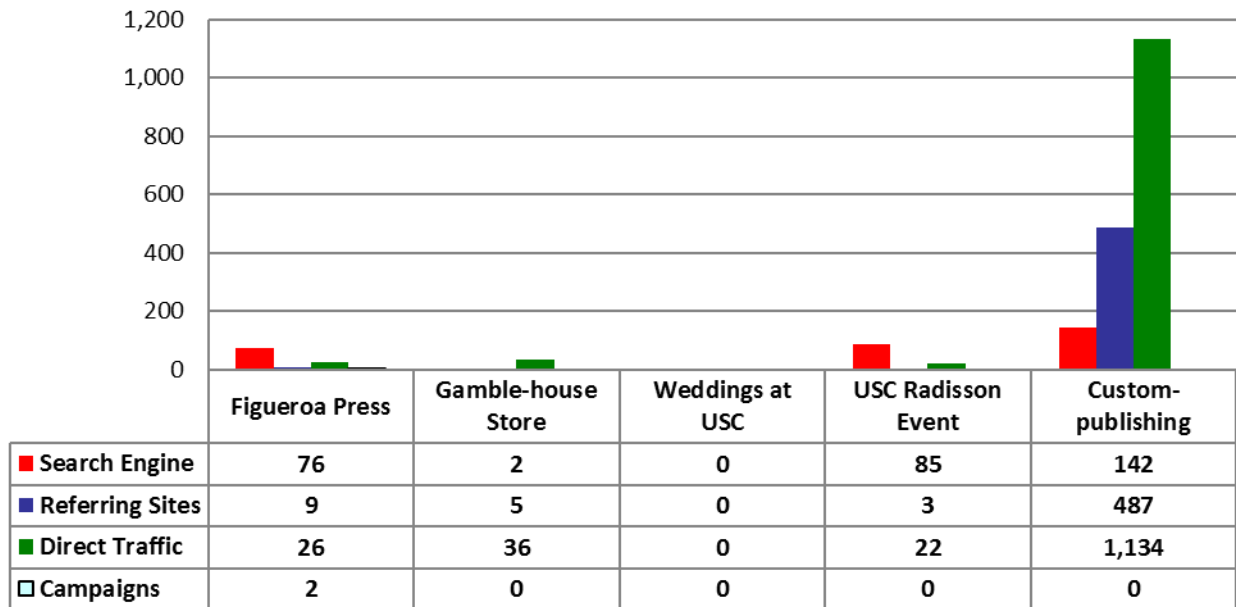

USCAUXILIARYSERVICESIT

Website Reports

January 2017

January 2017 Traffic Sources - Other Sites

Confidential:

The information contained in this document is the exclusive and confidential property of The University of Southern California - Auxiliary Services IT February not be shared with any other parties without the written permission of The University of Southern California - Auxiliary Service.