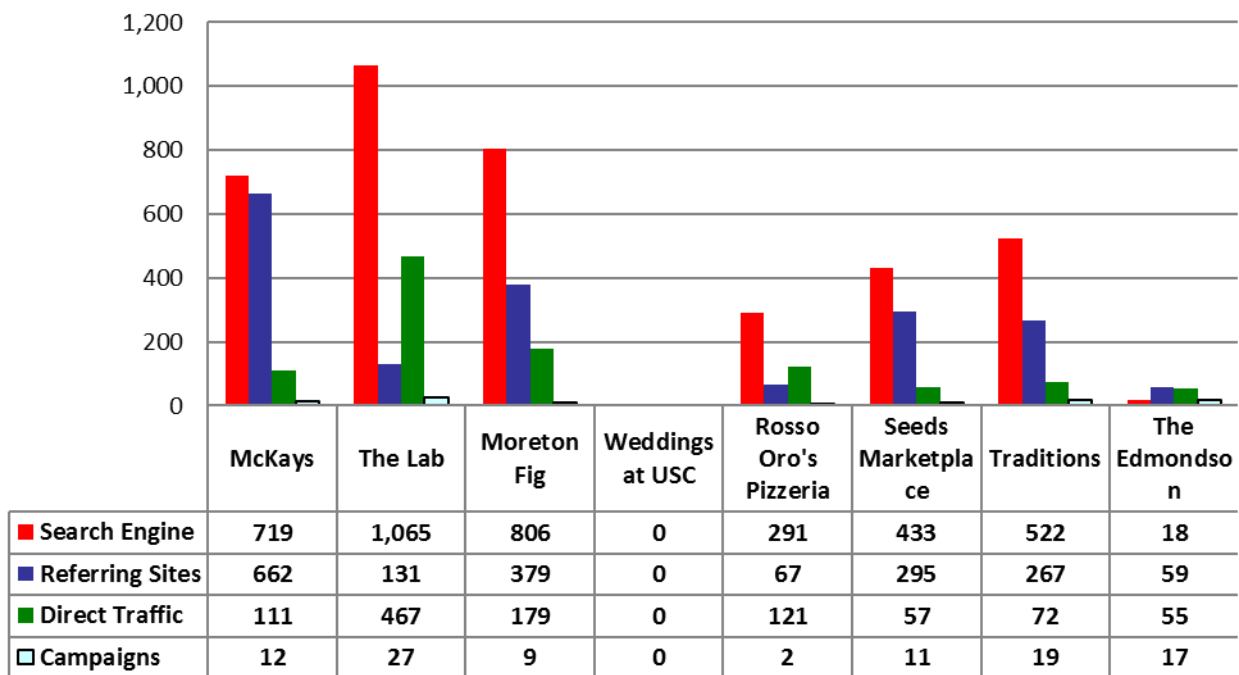

USCAUXILIARYSERVICESIT

Website Reports

January 2017

January 2017 Traffic Sources - HSP Micro Sites

Confidential:

The information contained in this document is the exclusive and confidential property of The University of Southern California - Auxiliary Services IT. February not be shared with any other parties without the written permission of The University of Southern California - Auxiliary Service.