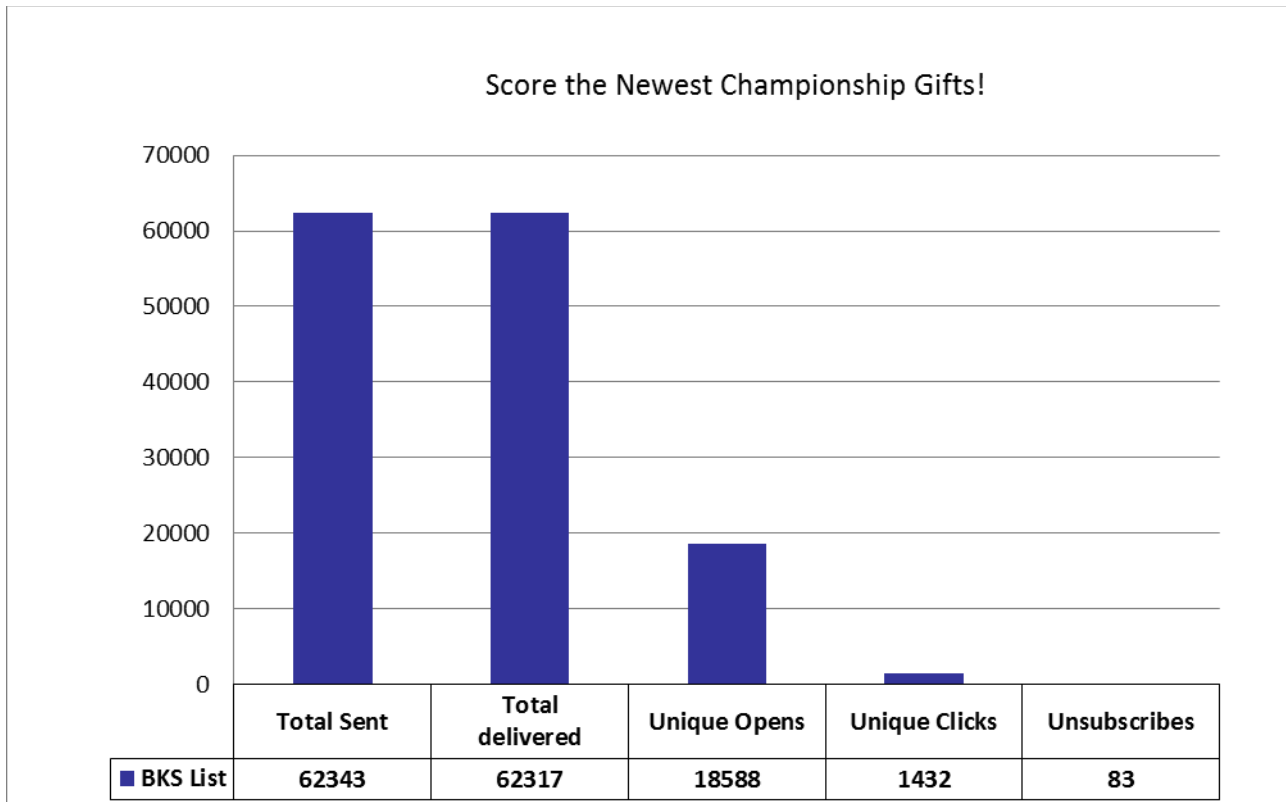

USCAUXILIARYSERVICESIT

Email Campaign Reports

January 2017

Confidential:

The information contained in this document is the exclusive and confidential property of The University of Southern California - Auxiliary Services IT February not be shared with any other parties without the written permission of The University of Southern California - Auxiliary Service.