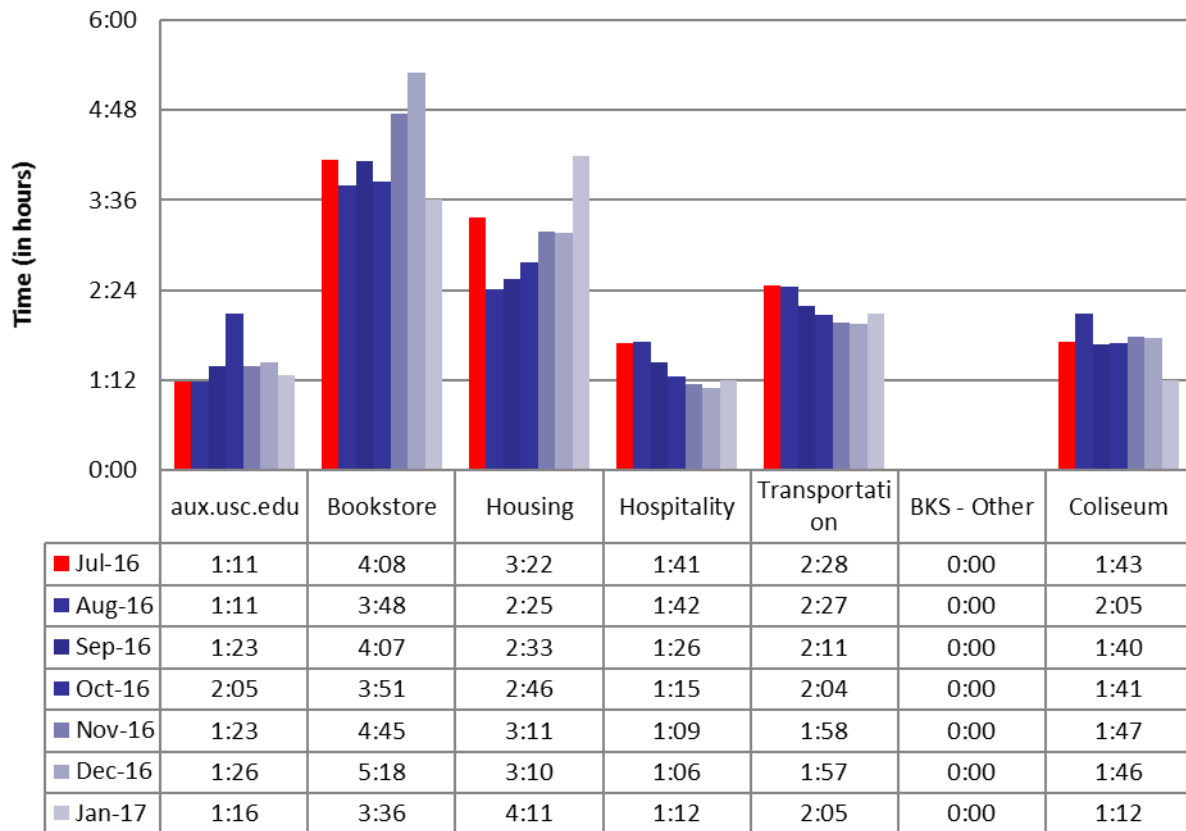

USCAUXILIARYSERVICESIT

Website Reports

January 2017

Average Time Spent on Website - BU Main Sites

Confidential:

The information contained in this document is the exclusive and confidential property of The University of Southern California - Auxiliary Services IT. February not be shared with any other parties without the written permission of The University of Southern California - Auxiliary Service.