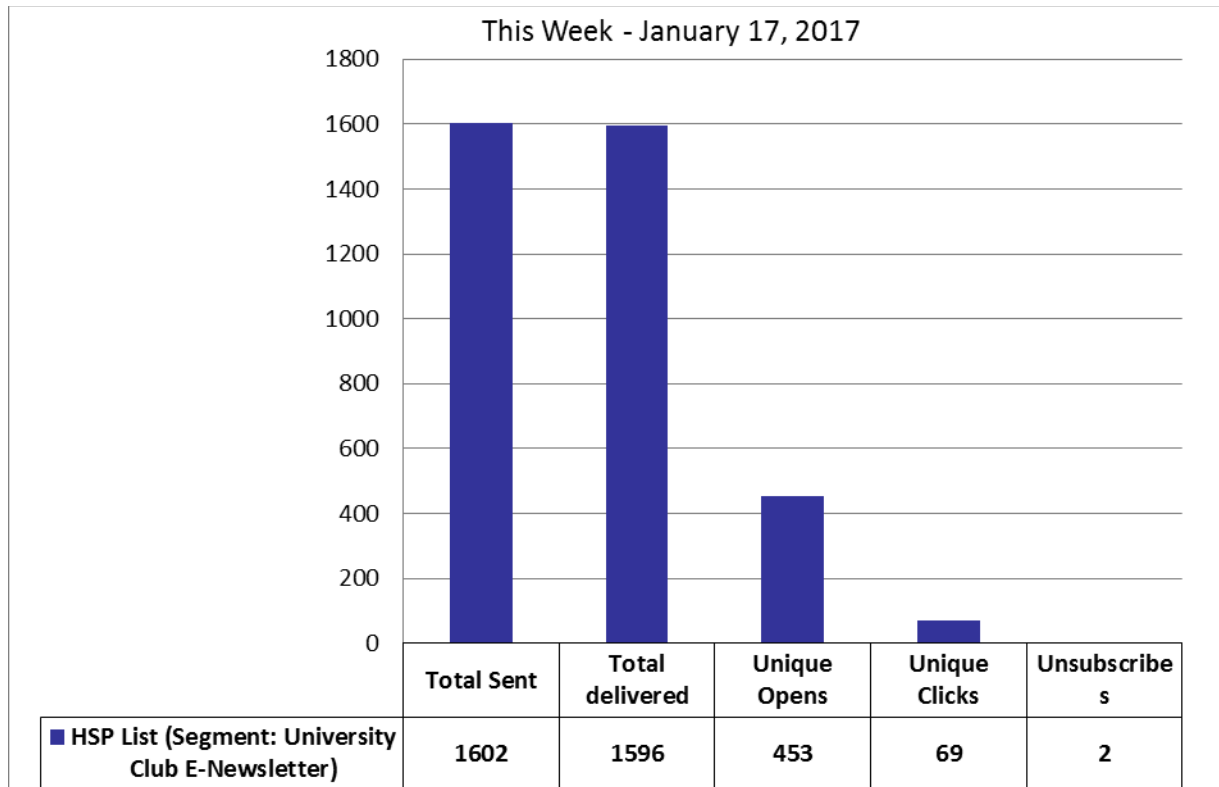

USCAUXILIARYSERVICESIT

Email Campaign Reports

January 2017

Confidential:

The information contained in this document is the exclusive and confidential property of The University of Southern California - Auxiliary Services IT February not be shared with any other parties without the written permission of The University of Southern California - Auxiliary Service.