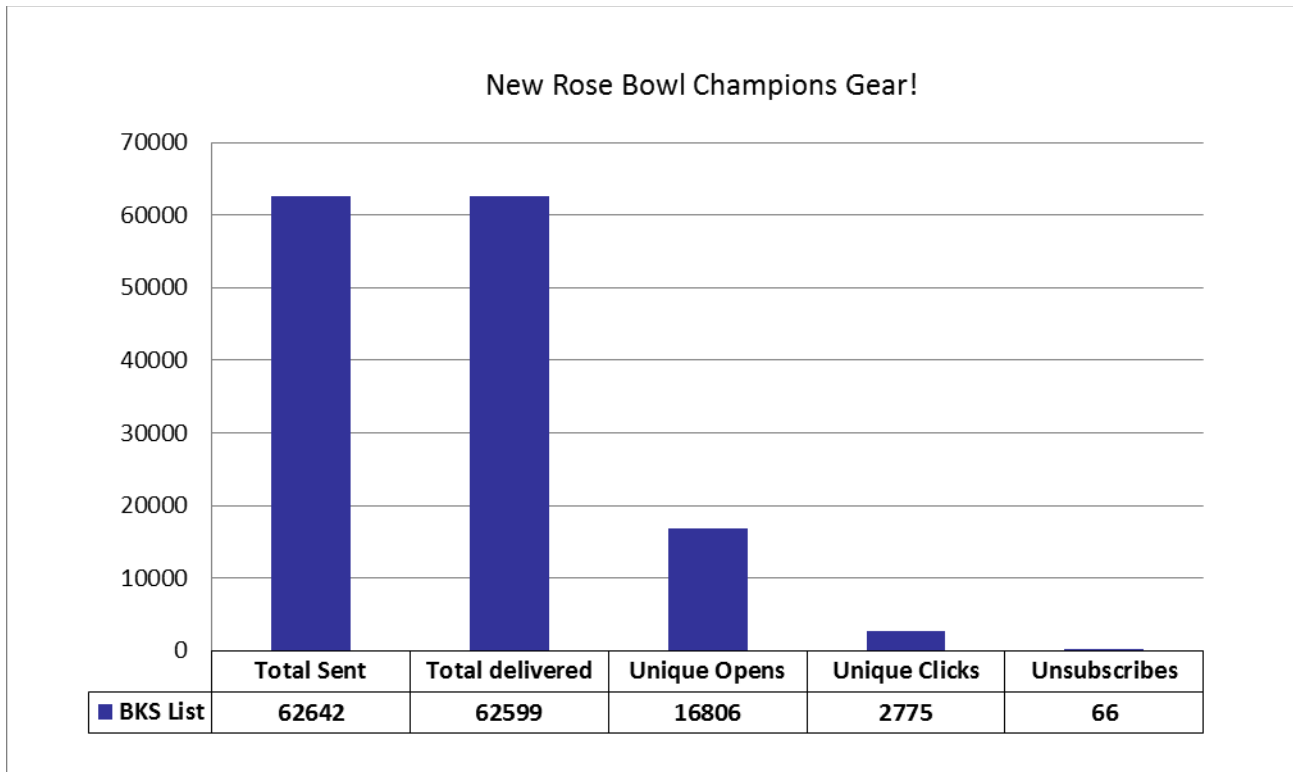

USCAUXILIARYSERVICESIT

Email Campaign Reports

January 2017

Confidential:

The information contained in this document is the exclusive and confidential property of The University of Southern California - Auxiliary Services IT February not be shared with any other parties without the written permission of The University of Southern California - Auxiliary Service.