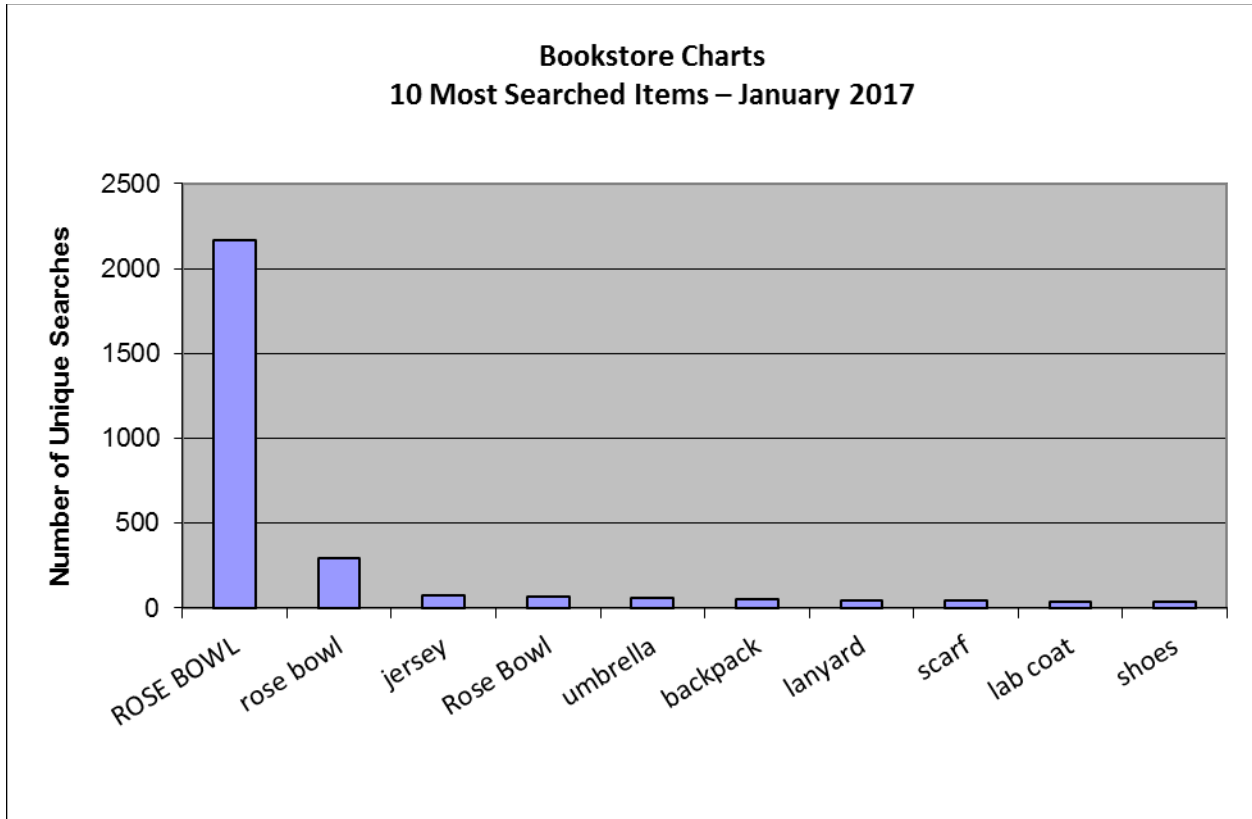

USCAUXILIARYSERVICESIT

Website Reports

January 2017

Confidential:

The information contained in this document is the exclusive and confidential property of The University of Southern California - Auxiliary Services IT. February not be shared with any other parties without the written permission of The University of Southern California - Auxiliary Service.