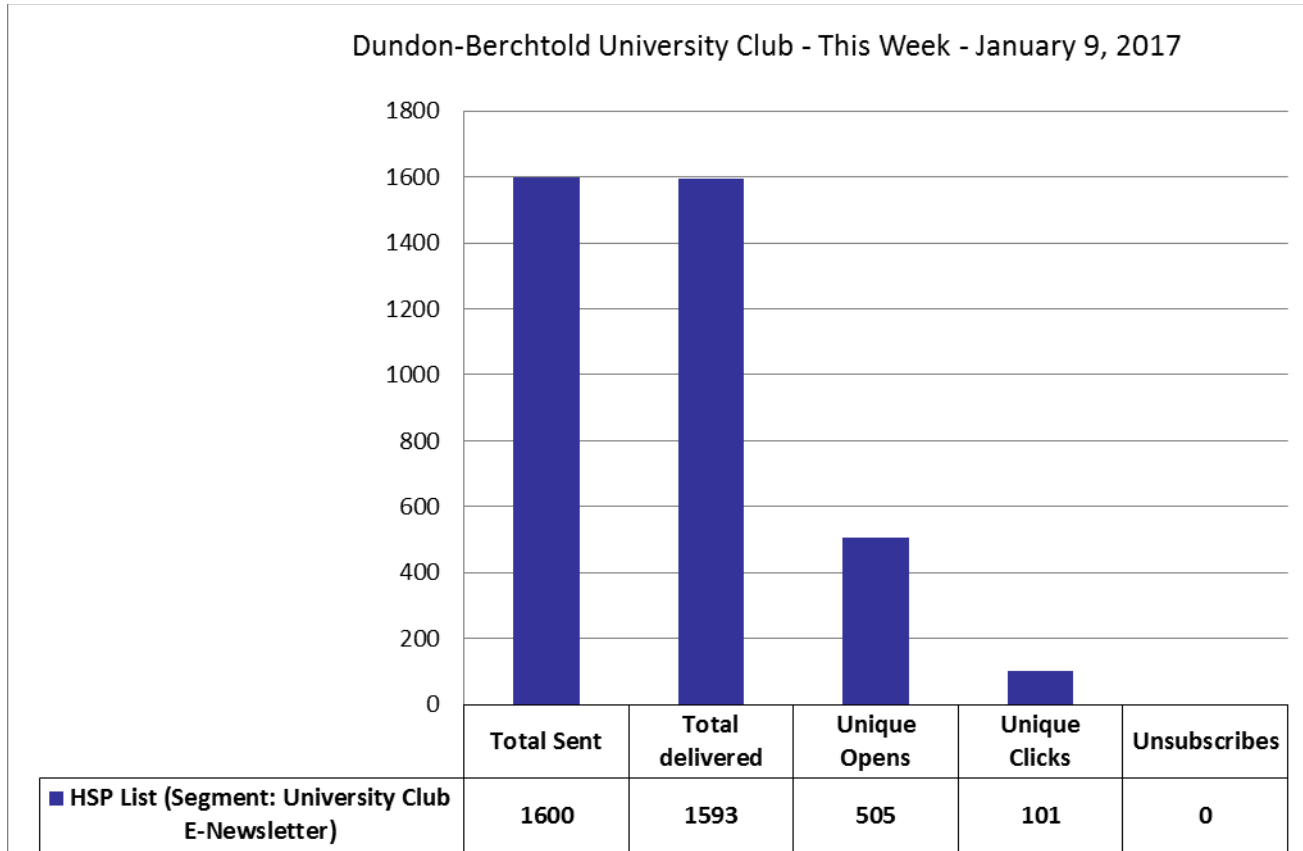

USCAUXILIARYSERVICESIT

Email Campaign Reports

January 2017

Confidential:

The information contained in this document is the exclusive and confidential property of The University of Southern California - Auxiliary Services IT February not be shared with any other parties without the written permission of The University of Southern California - Auxiliary Service.