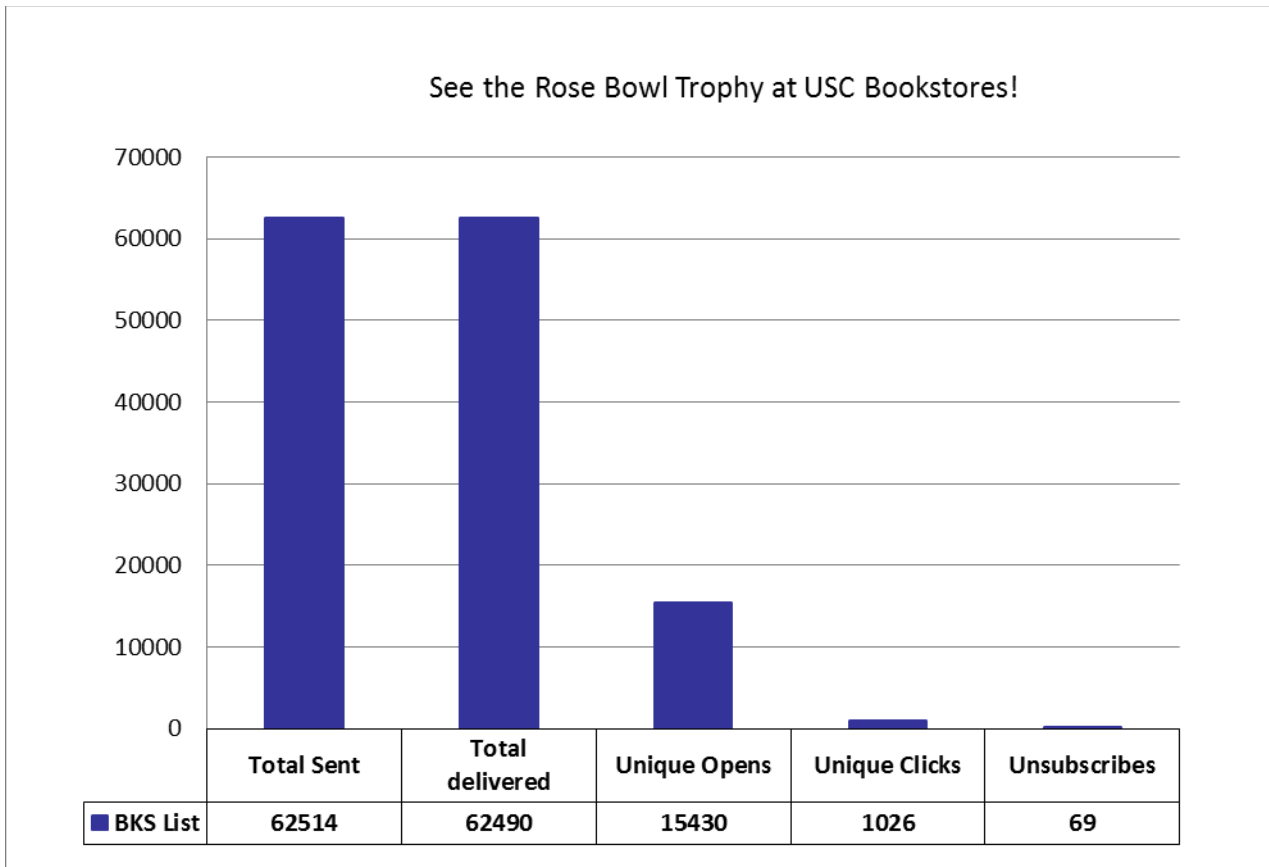

USCAUXILIARYSERVICESIT

Email Campaign Reports

January 2017

Confidential:

The information contained in this document is the exclusive and confidential property of The University of Southern California - Auxiliary Services IT February not be shared with any other parties without the written permission of The University of Southern California - Auxiliary Service.