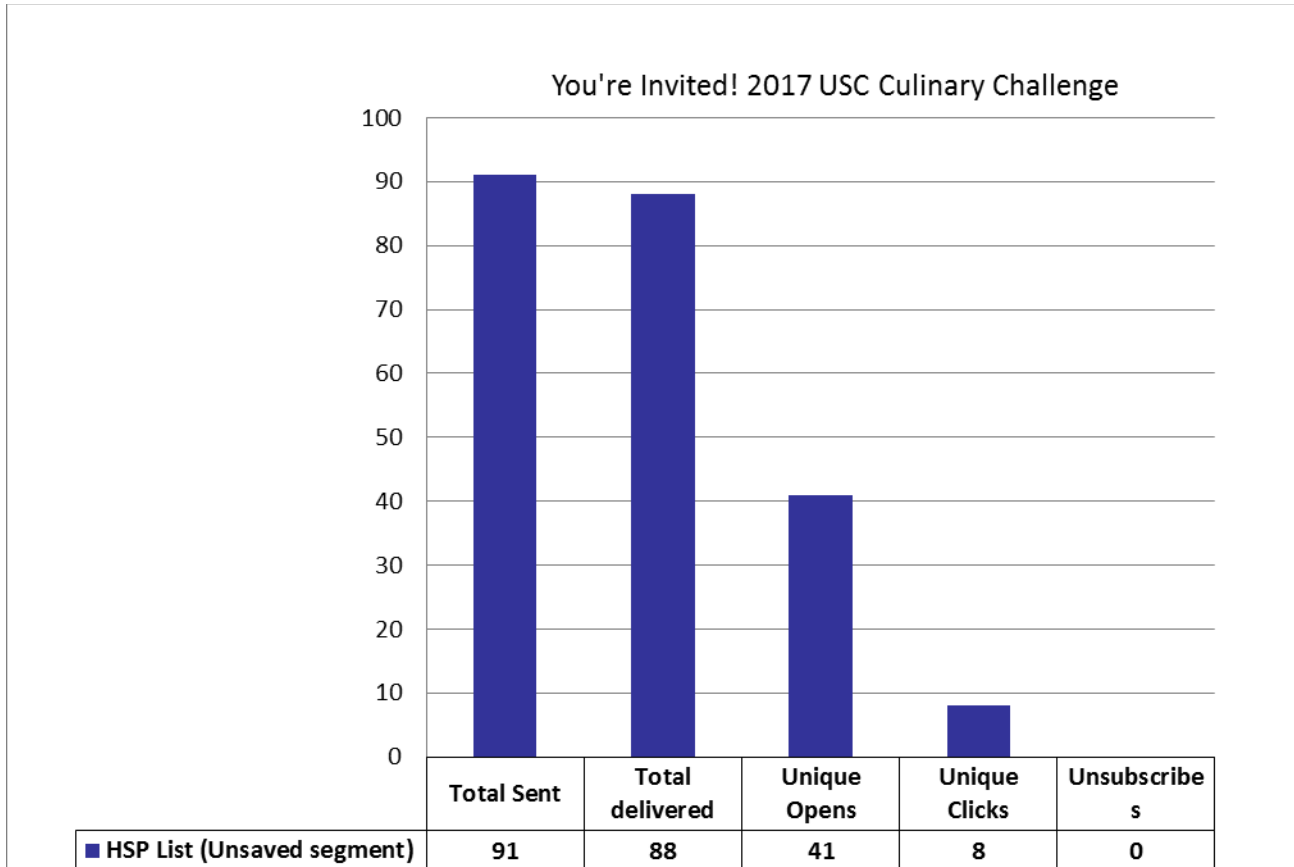

USCAUXILIARYSERVICESIT

Email Campaign Reports

January 2017

Confidential:

The information contained in this document is the exclusive and confidential property of The University of Southern California - Auxiliary Services IT February not be shared with any other parties without the written permission of The University of Southern California - Auxiliary Service.