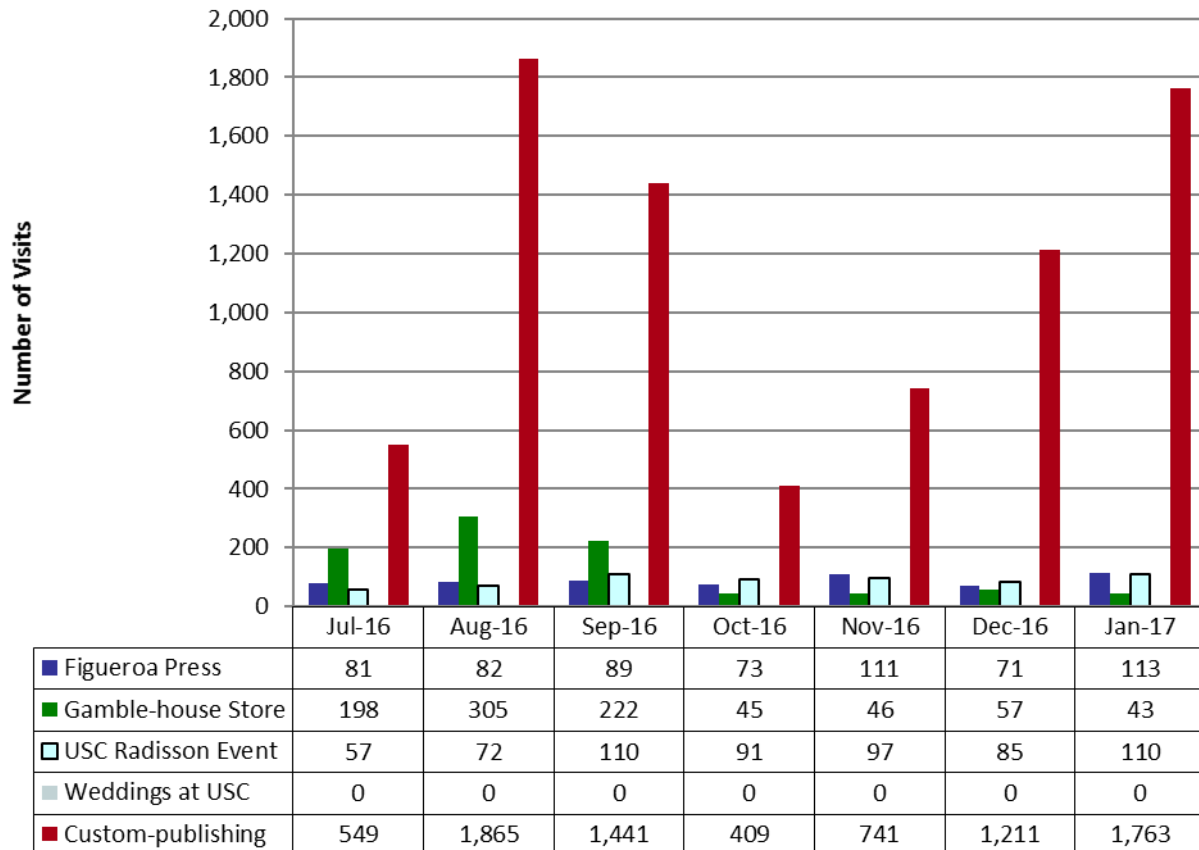

USCAUXILIARYSERVICESIT

Website Reports

January 2017

Web Visits Per Month - Other Sites

Confidential:

The information contained in this document is the exclusive and confidential property of The University of Southern California - Auxiliary Services IT. February not be shared with any other parties without the written permission of The University of Southern California - Auxiliary Service.