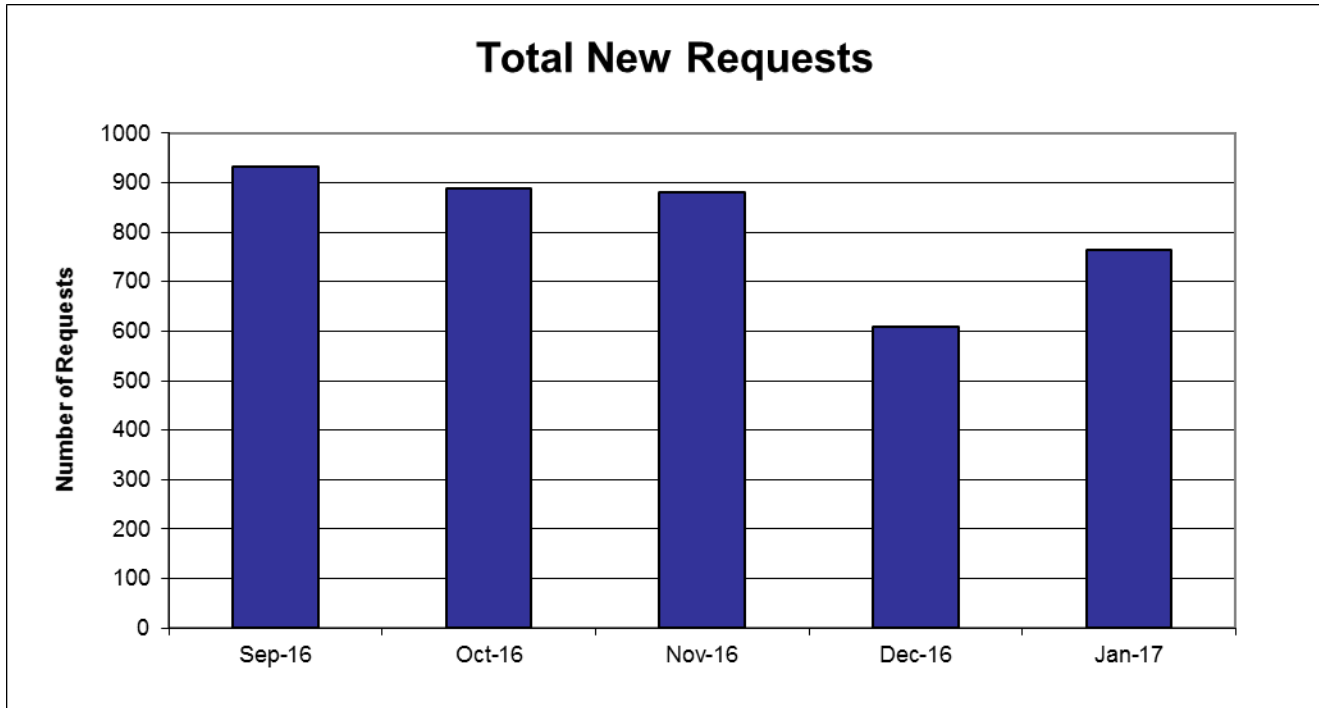

USCAUXILIARYSERVICESIT

Service Desk Reports

January 2017

Confidential:

The information contained in this document is the exclusive and confidential property of The University of Southern California - Auxiliary Services IT. February not be shared with any other parties without the written permission of The University of Southern California - Auxiliary Service.