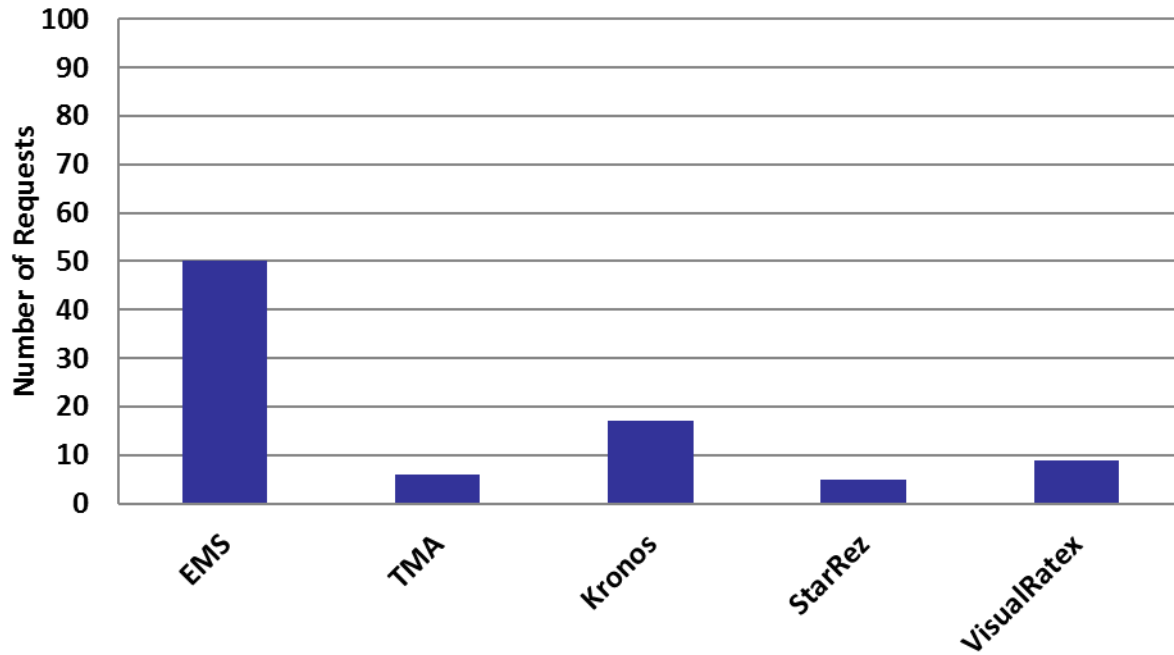

USCAUXILIARYSERVICESIT
Service Desk Reports
January 2017

Requests By BU System

Confidential:

The information contained in this document is the exclusive and confidential property of The University of Southern California - Auxiliary Services IT February not be shared with any other parties without the written permission of The University of Southern California - Auxiliary Service.