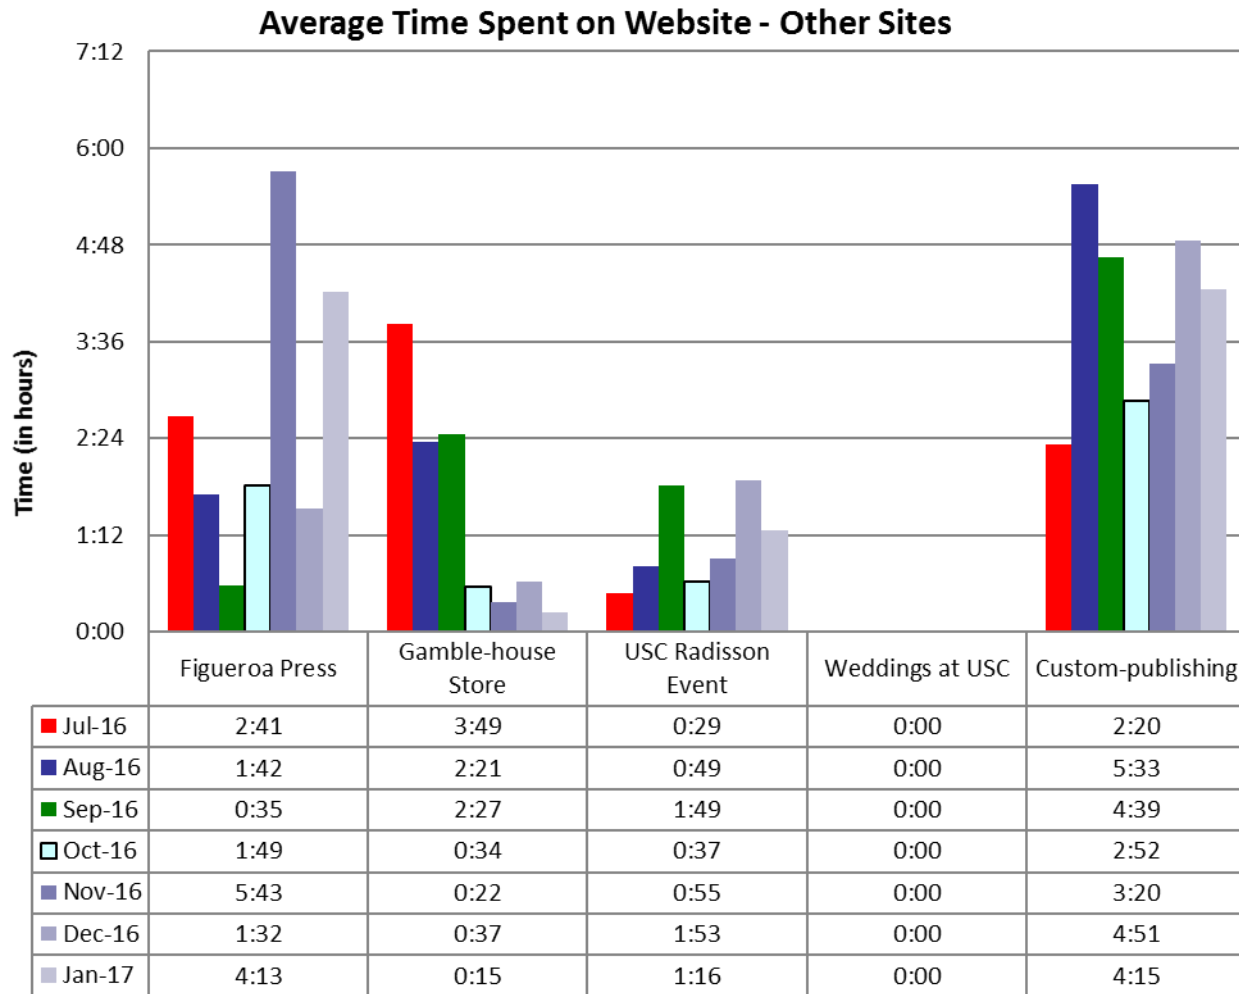

USCAUXILIARYSERVICESIT

Website Reports

January 2017

Confidential:

The information contained in this document is the exclusive and confidential property of The University of Southern California - Auxiliary Services IT February not be shared with any other parties without the written permission of The University of Southern California - Auxiliary Service.