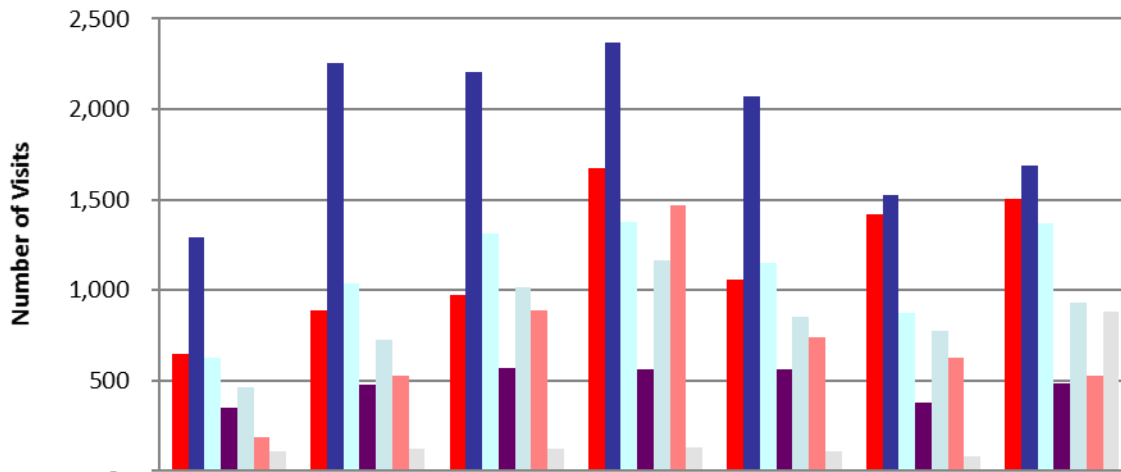

USCAUXILIARYSERVICESIT

Website Reports

January 2017

Web Visits Per Month - HSP Micro Sites

	Jul-16	Aug-16	Sep-16	Oct-16	Nov-16	Dec-16	Jan-17
■ McKays	648	885	976	1,672	1,059	1,421	1,504
■ The Lab	1,295	2,257	2,207	2,366	2,073	1,524	1,690
■ Moreton Fig	626	1,035	1,316	1,379	1,153	870	1,373
■ Rosso Oro's Pizzeria	348	474	568	559	565	375	481
■ Seeds Marketplace	463	722	1,013	1,161	855	774	931
■ Traditions	186	528	889	1,467	741	623	529
■ The Edmondson	108	125	121	129	109	78	880