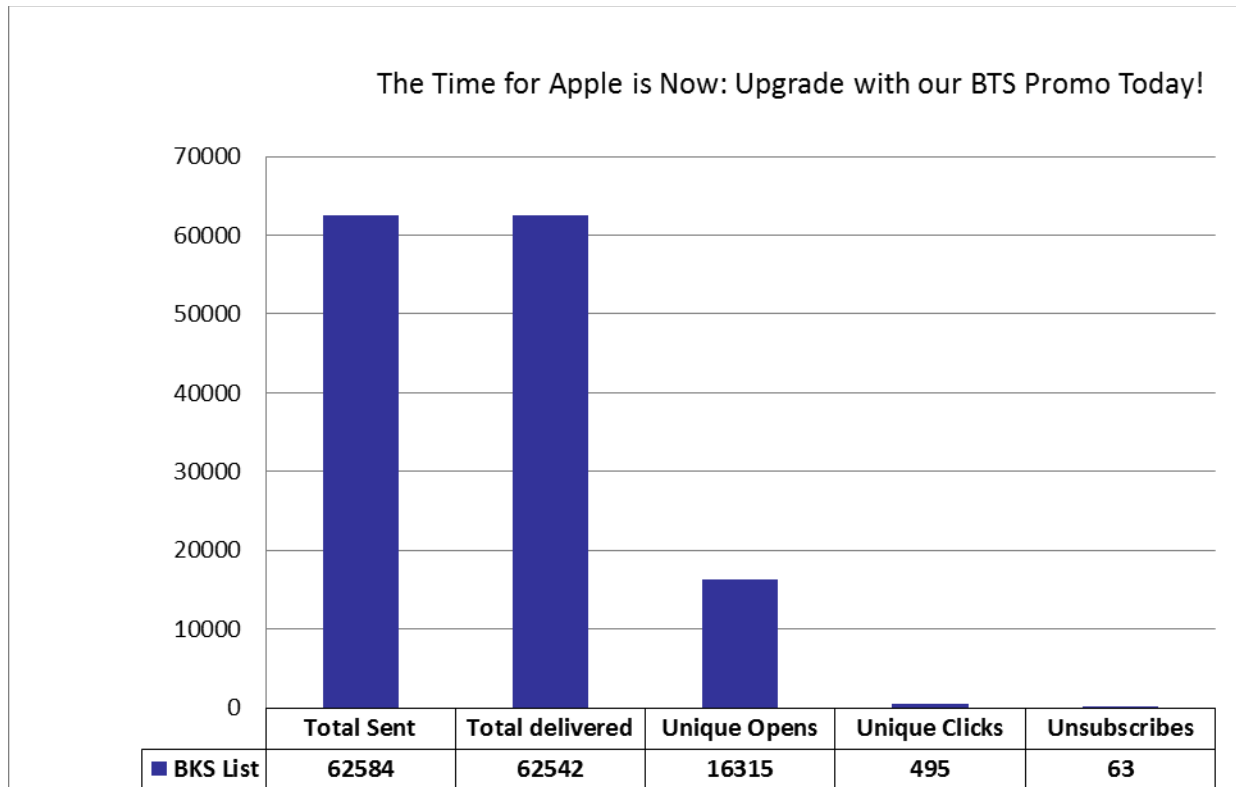

USCAUXILIARYSERVICESIT

Email Campaign Reports

January 2017

Confidential:

The information contained in this document is the exclusive and confidential property of The University of Southern California - Auxiliary Services IT February not be shared with any other parties without the written permission of The University of Southern California - Auxiliary Service.