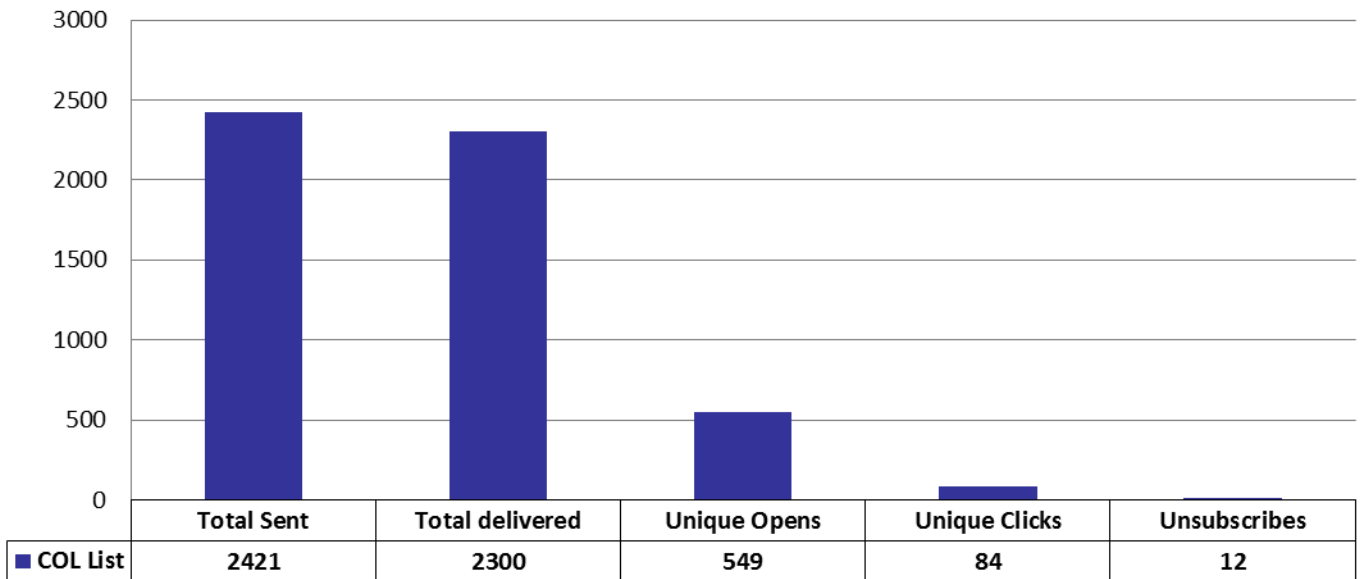

USCAUXILIARYSERVICESIT

Email Campaign Reports

January 2017

Los Angeles Memorial Coliseum needs YOU .. VOTE NOW!!

Confidential:

The information contained in this document is the exclusive and confidential property of The University of Southern California - Auxiliary Services IT February not be shared with any other parties without the written permission of The University of Southern California - Auxiliary Service.