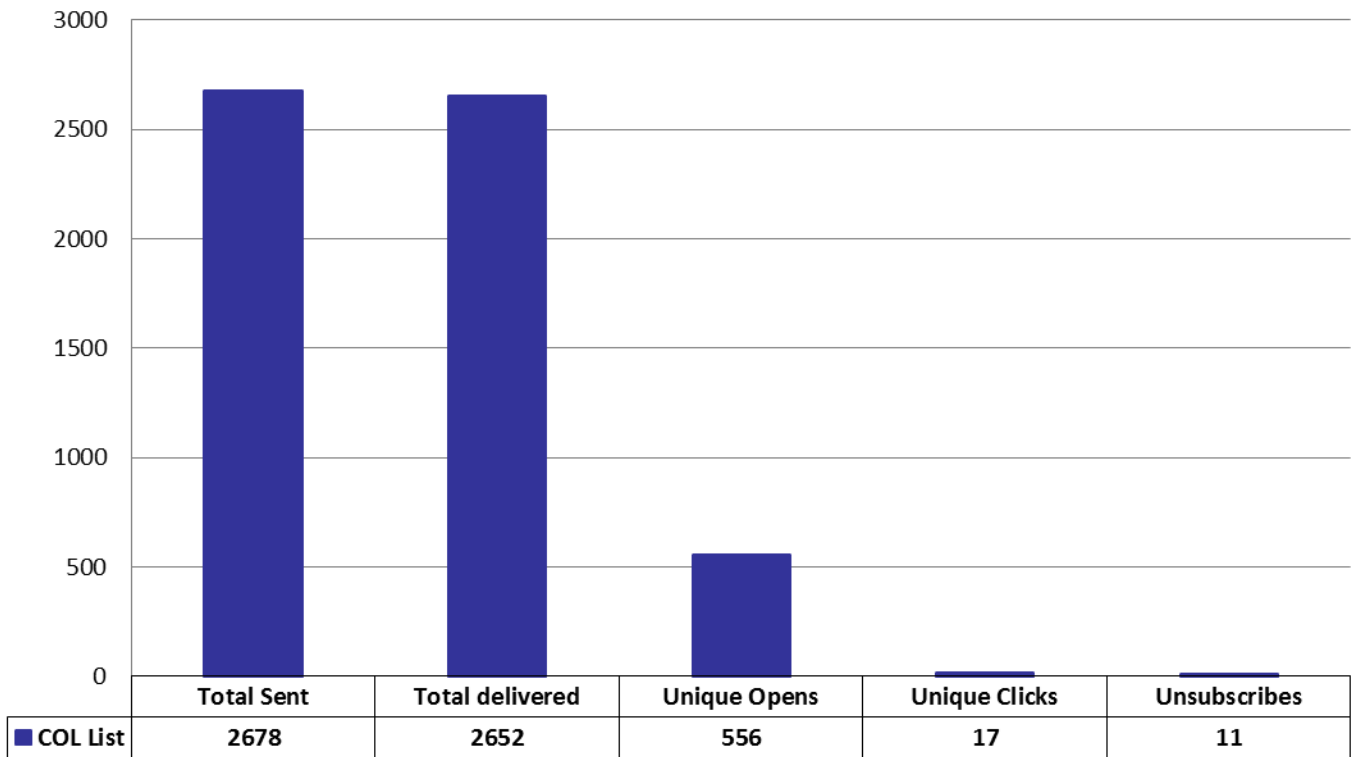

USCAUXILIARYSERVICESIT

Email Campaign Reports

January 2017

Follow The Sun with LA 2024 Daybreaker Event at The Coliseum

Confidential:

The information contained in this document is the exclusive and confidential property of The University of Southern California - Auxiliary Services IT February not be shared with any other parties without the written permission of The University of Southern California - Auxiliary Service.