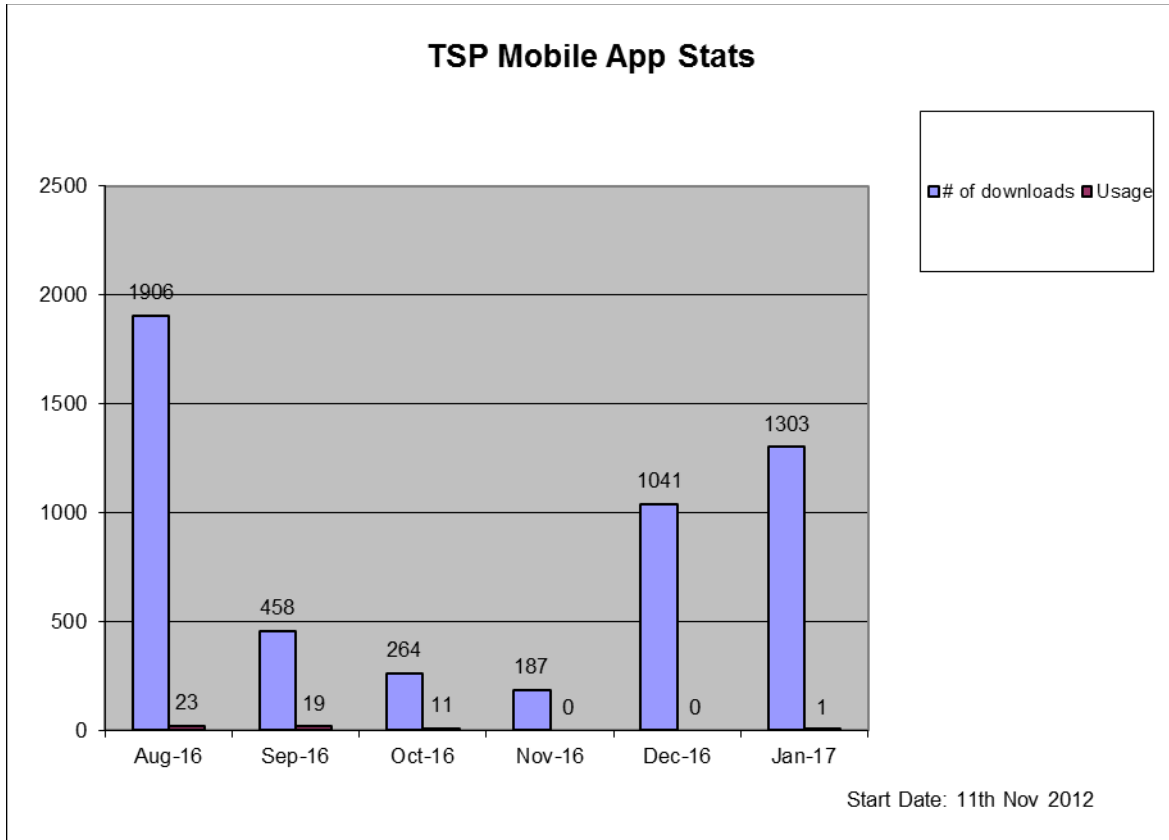

USCAUXILIARYSERVICESIT

Website Reports

January 2017

Confidential:

The information contained in this document is the exclusive and confidential property of The University of Southern California - Auxiliary Services IT. February not be shared with any other parties without the written permission of The University of Southern California - Auxiliary Service.