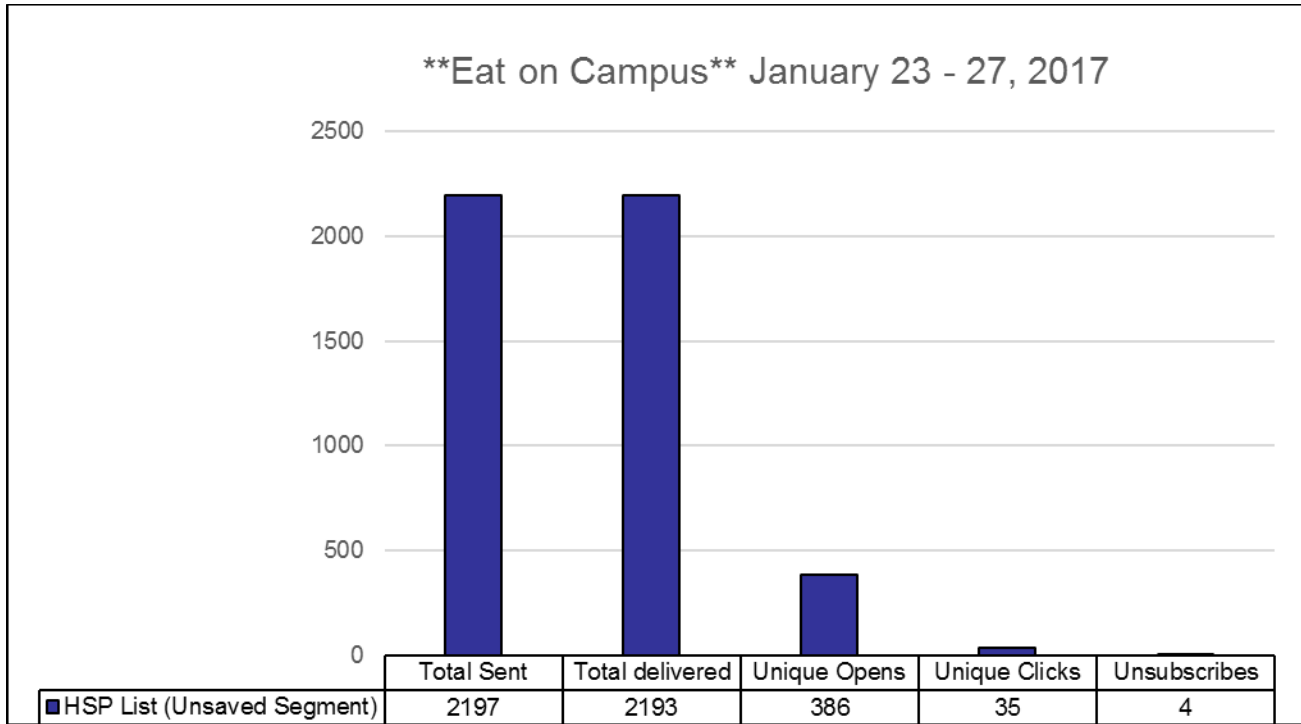

USCAUXILIARYSERVICESIT

Email Campaign Reports

January 2017

Confidential:

The information contained in this document is the exclusive and confidential property of The University of Southern California - Auxiliary Services IT February not be shared with any other parties without the written permission of The University of Southern California - Auxiliary Service.