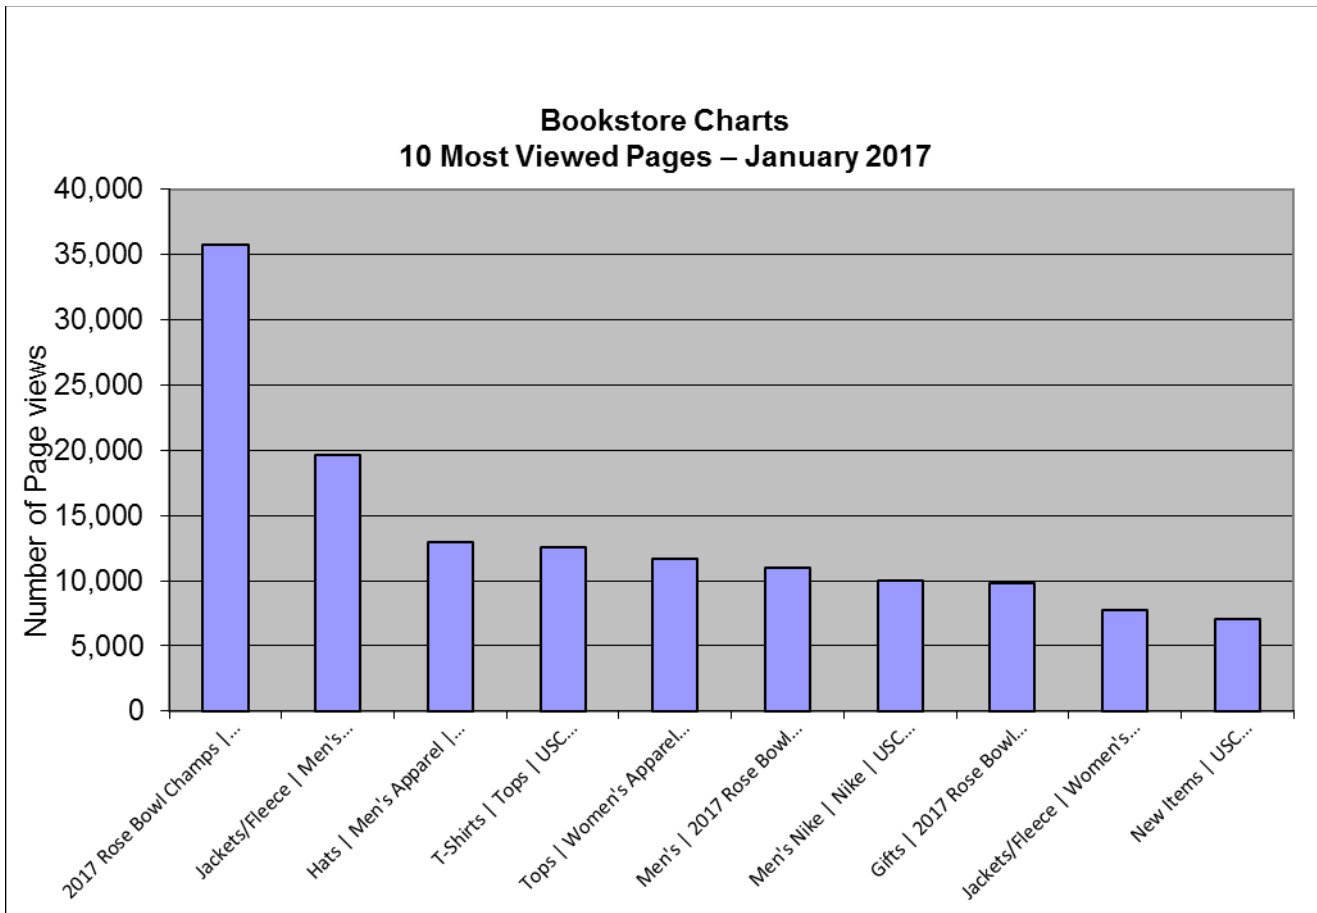

USCAUXILIARYSERVICESIT

Website Reports

January 2017

Confidential:

The information contained in this document is the exclusive and confidential property of The University of Southern California - Auxiliary Services IT February not be shared with any other parties without the written permission of The University of Southern California - Auxiliary Service.