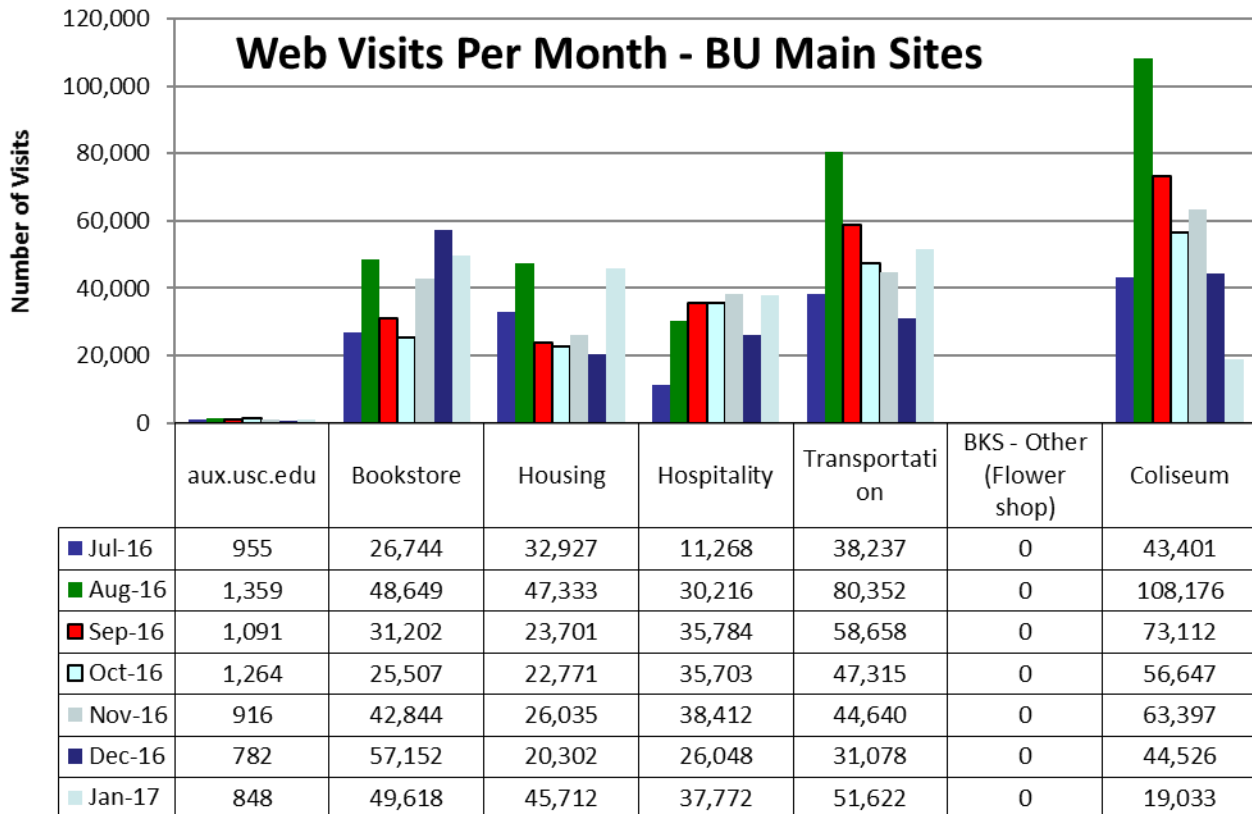

USCAUXILIARYSERVICESIT

Service Desk Reports

January 2017

Confidential:

The information contained in this document is the exclusive and confidential property of The University of Southern California - Auxiliary Services IT February not be shared with any other parties without the written permission of The University of Southern California - Auxiliary Service.