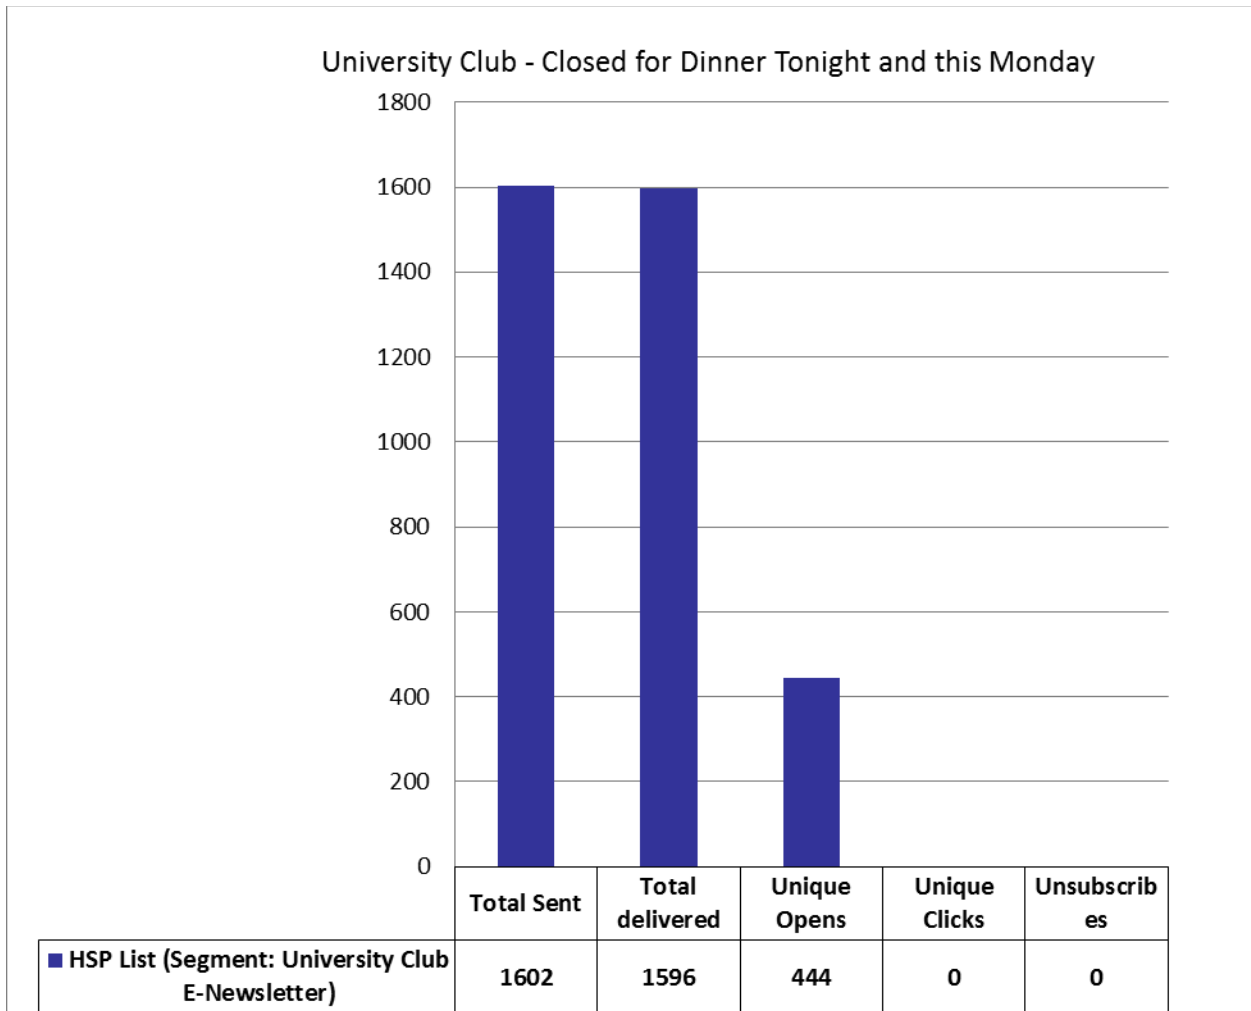

USCAUXILIARYSERVICESIT

Email Campaign Reports

January 2017

Confidential:

The information contained in this document is the exclusive and confidential property of The University of Southern California - Auxiliary Services IT February not be shared with any other parties without the written permission of The University of Southern California - Auxiliary Service.