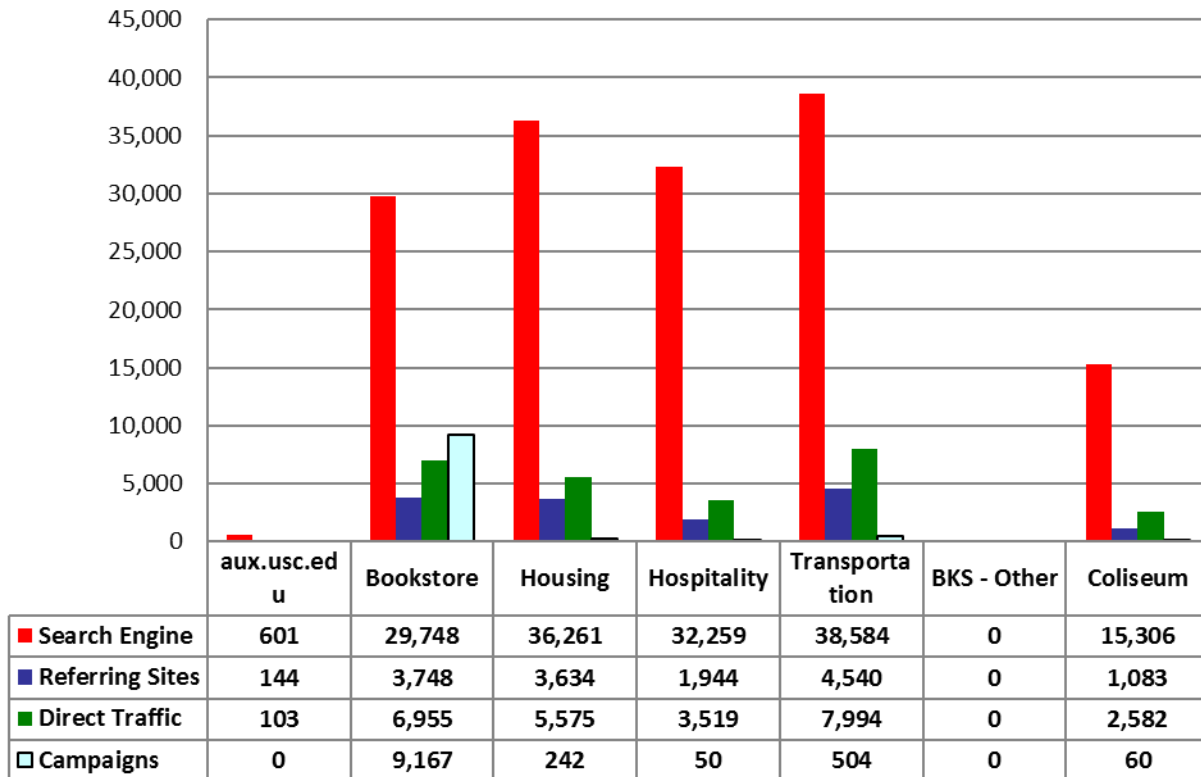

USCAUXILIARYSERVICESIT

Website Reports

January 2017

January 2017 Traffic Sources - BU Main Sites

Confidential:

The information contained in this document is the exclusive and confidential property of The University of Southern California - Auxiliary Services IT. February not be shared with any other parties without the written permission of The University of Southern California - Auxiliary Service.