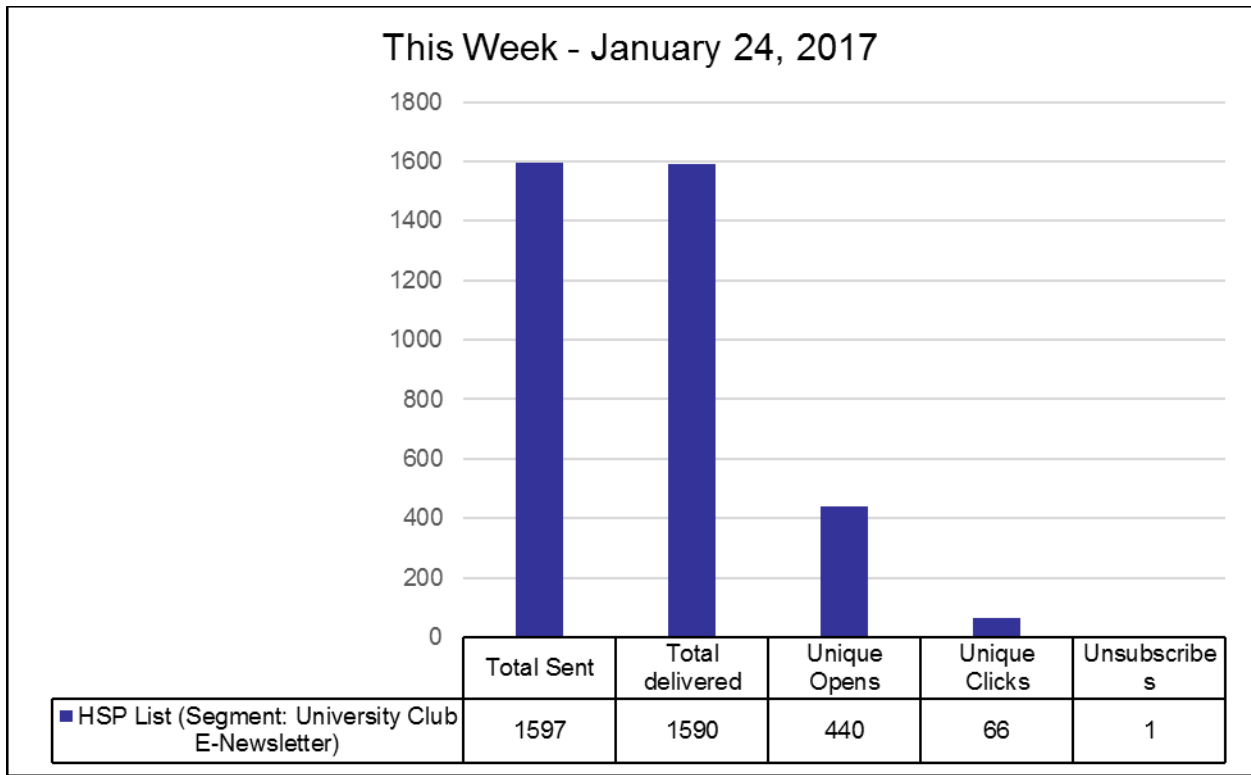

USCAUXILIARYSERVICESIT

Email Campaign Reports

January 2017

Confidential:

The information contained in this document is the exclusive and confidential property of The University of Southern California - Auxiliary Services IT February not be shared with any other parties without the written permission of The University of Southern California - Auxiliary Service.