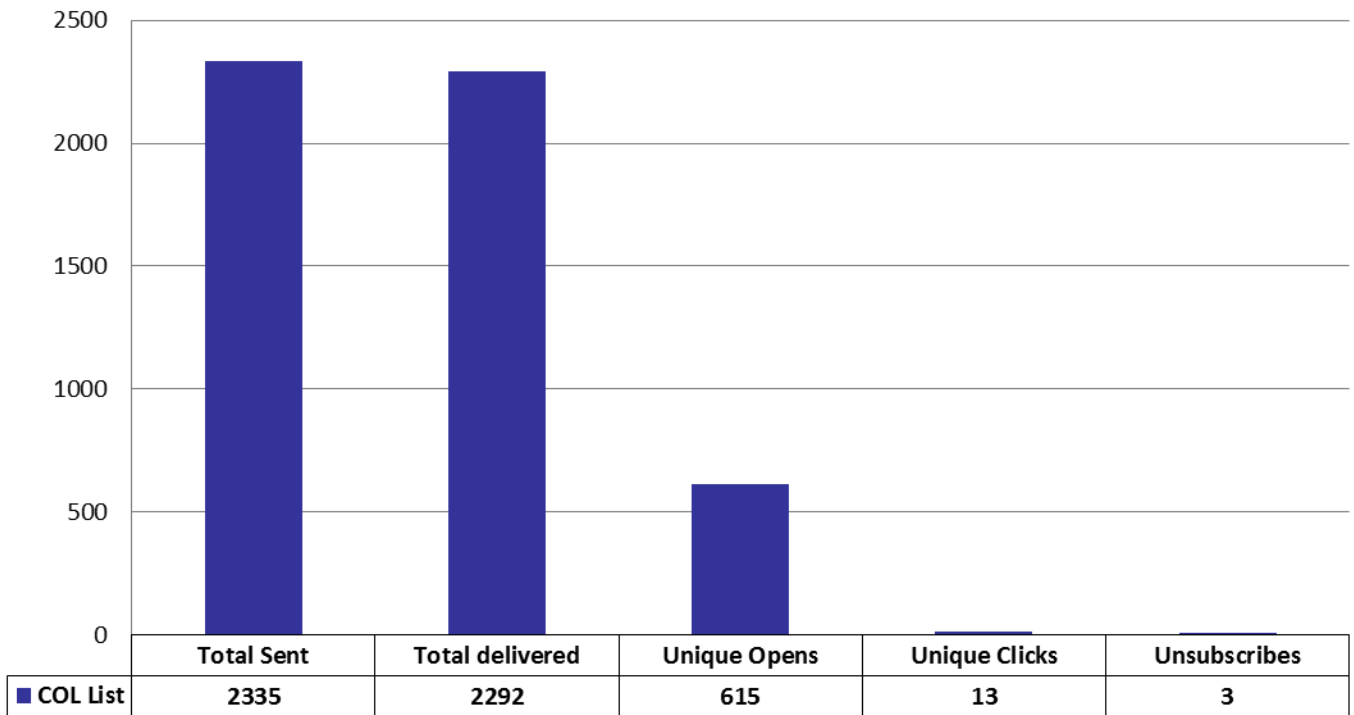

USCAUXILIARYSERVICESIT

Email Campaign Reports

January 2017

Follow The Sun with LA 2024 Daybreaker Event at The Coliseum

Confidential:

The information contained in this document is the exclusive and confidential property of The University of Southern California - Auxiliary Services IT February not be shared with any other parties without the written permission of The University of Southern California - Auxiliary Service.