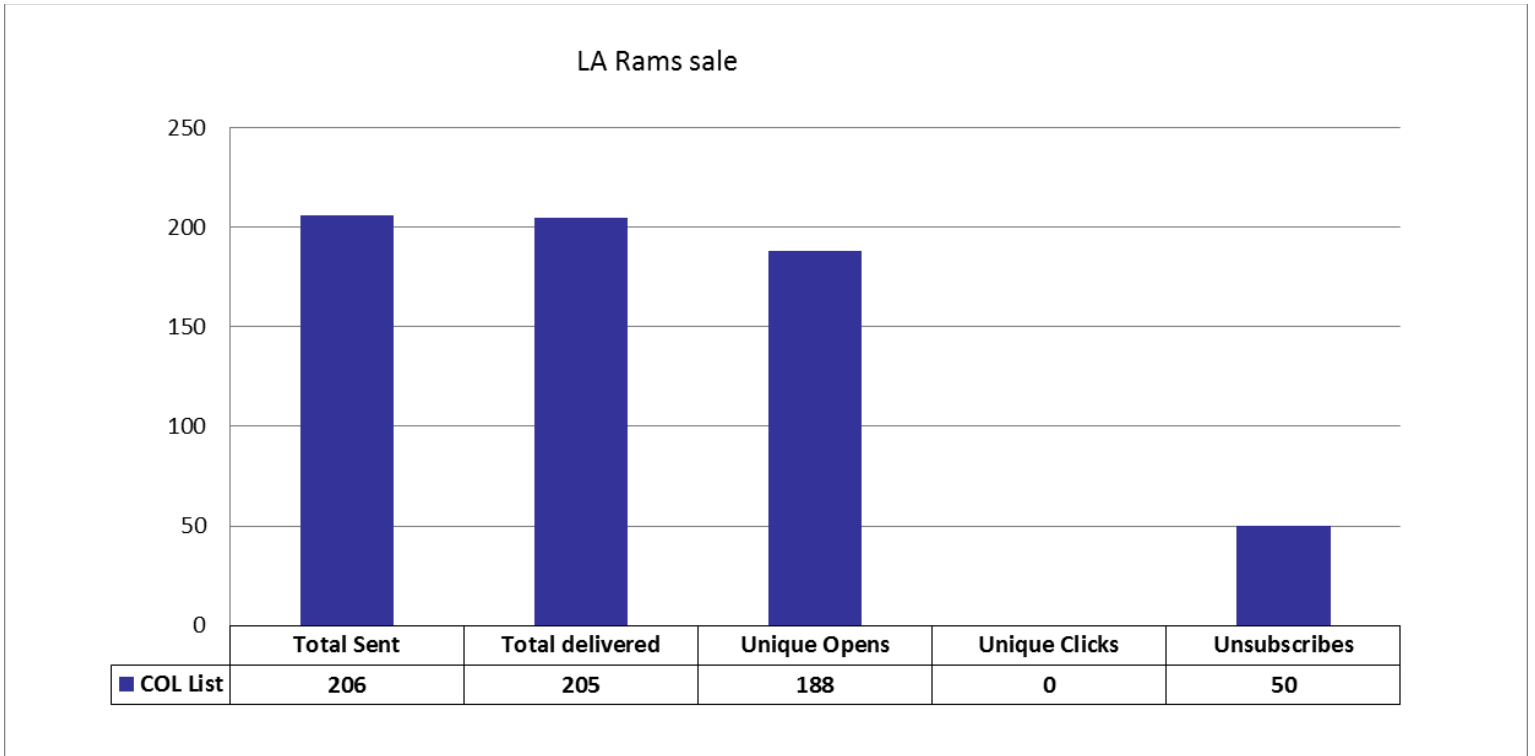

USCAUXILIARYSERVICESIT

Email Campaign Reports

January 2017

Confidential:

The information contained in this document is the exclusive and confidential property of The University of Southern California - Auxiliary Services IT. February not be shared with any other parties without the written permission of The University of Southern California - Auxiliary Service.