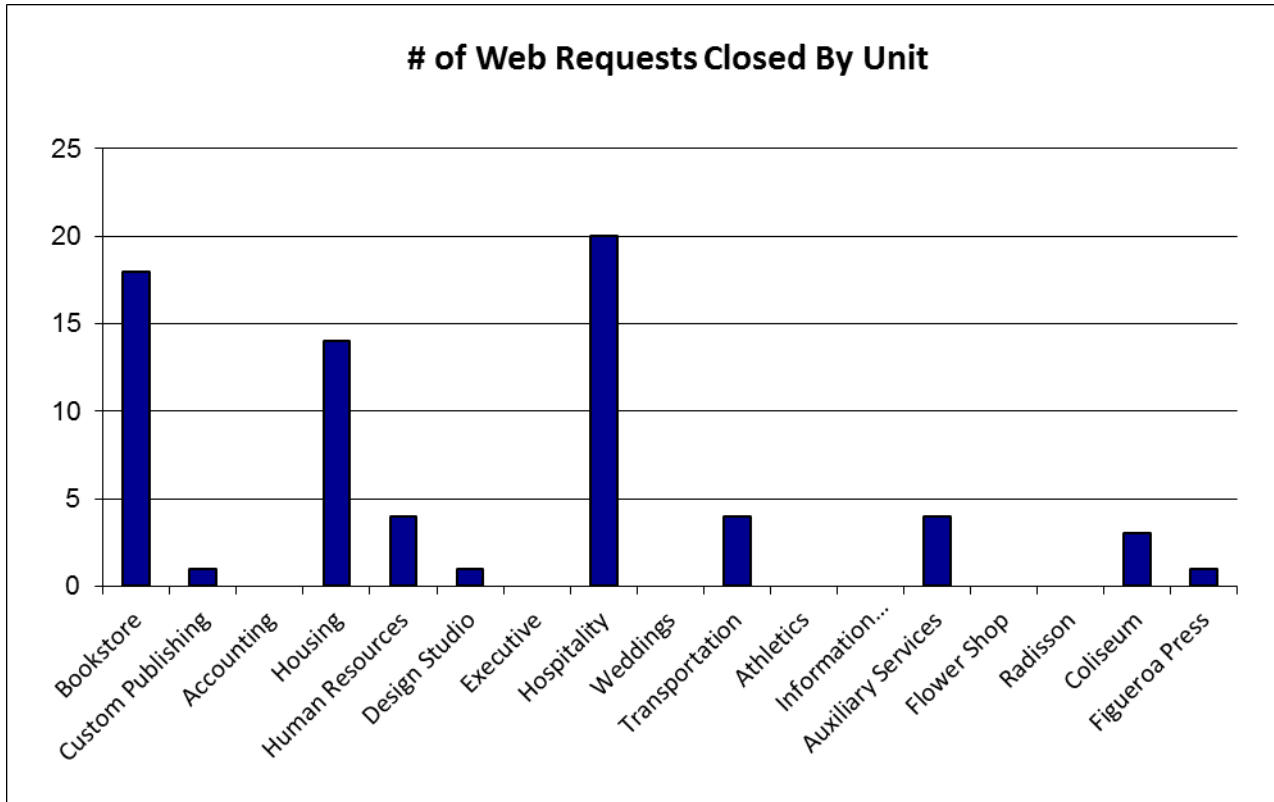

USCAUXILIARYSERVICESIT

Service Desk Reports

January 2017

Confidential:

The information contained in this document is the exclusive and confidential property of The University of Southern California - Auxiliary Services IT February not be shared with any other parties without the written permission of The University of Southern California - Auxiliary Service.