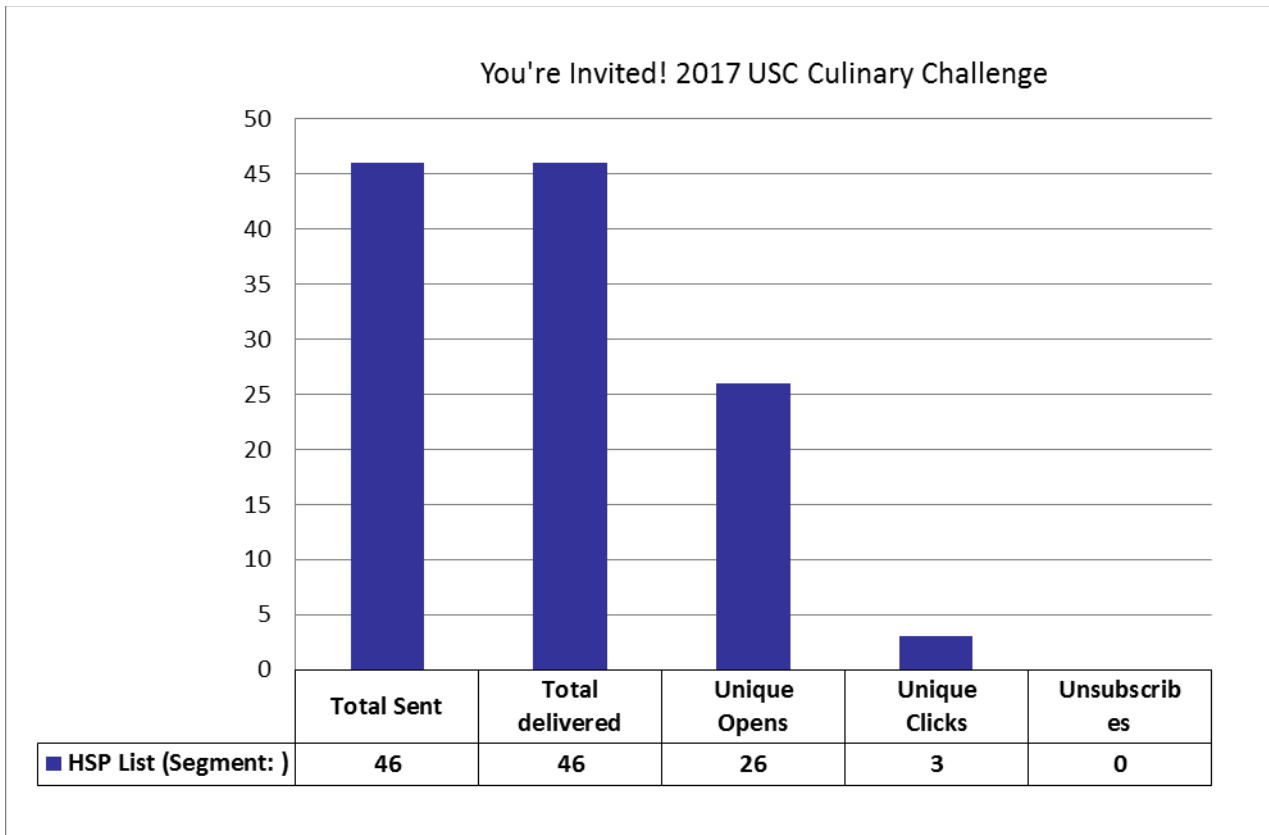

USCAUXILIARYSERVICESIT

Email Campaign Reports

January 2017

Confidential:

The information contained in this document is the exclusive and confidential property of The University of Southern California - Auxiliary Services IT February not be shared with any other parties without the written permission of The University of Southern California - Auxiliary Service.