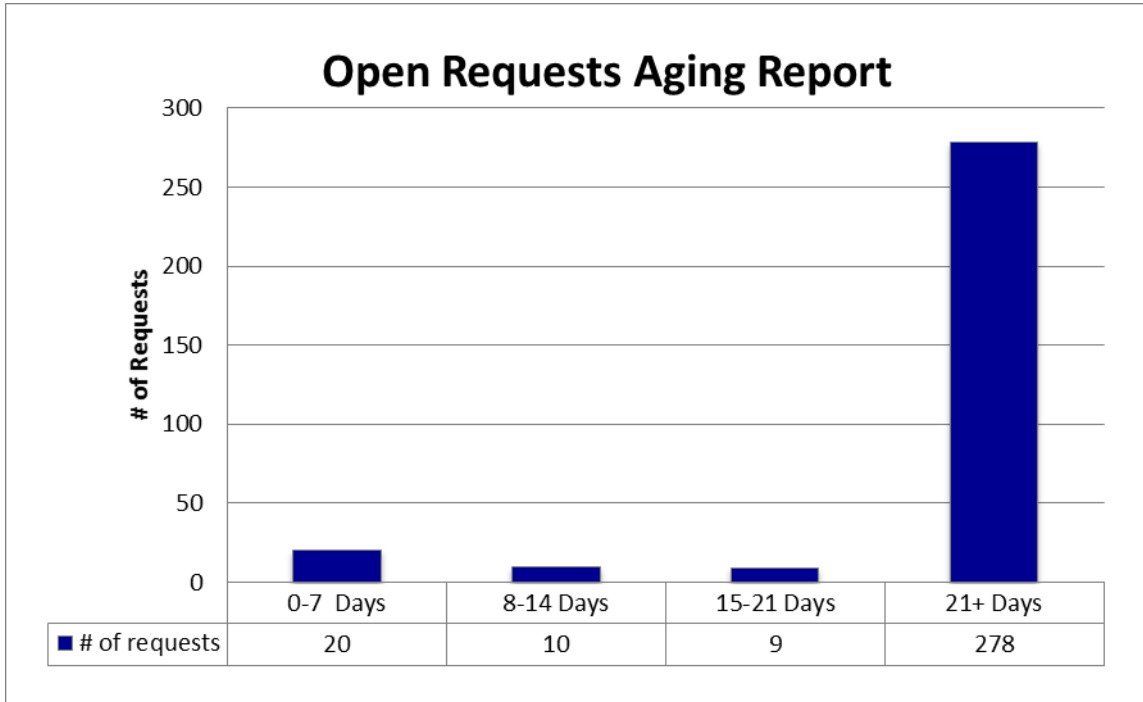

USCAUXILIARYSERVICESIT

Service Desk Reports

January 2017

Confidential:

The information contained in this document is the exclusive and confidential property of The University of Southern California - Auxiliary Services IT February not be shared with any other parties without the written permission of The University of Southern California - Auxiliary Service.