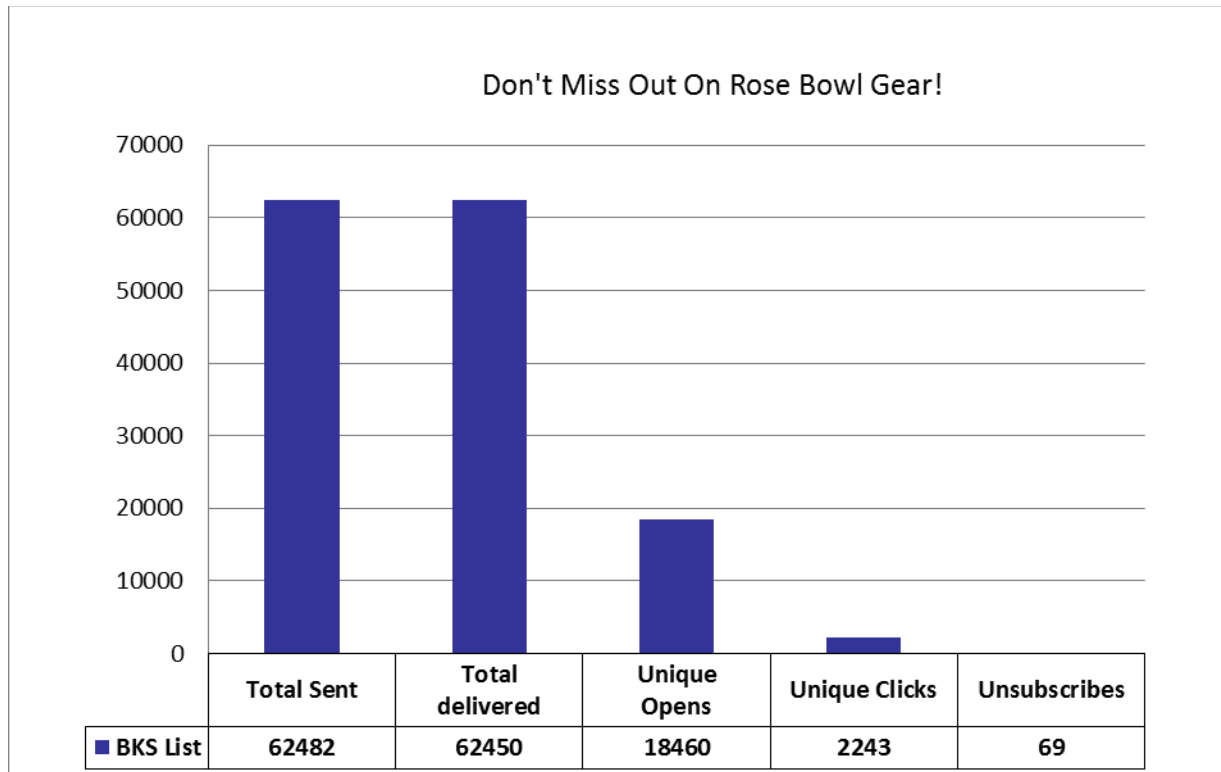

USCAUXILIARYSERVICESIT

Email Campaign Reports

January 2017

Confidential:

The information contained in this document is the exclusive and confidential property of The University of Southern California - Auxiliary Services IT February not be shared with any other parties without the written permission of The University of Southern California - Auxiliary Service.