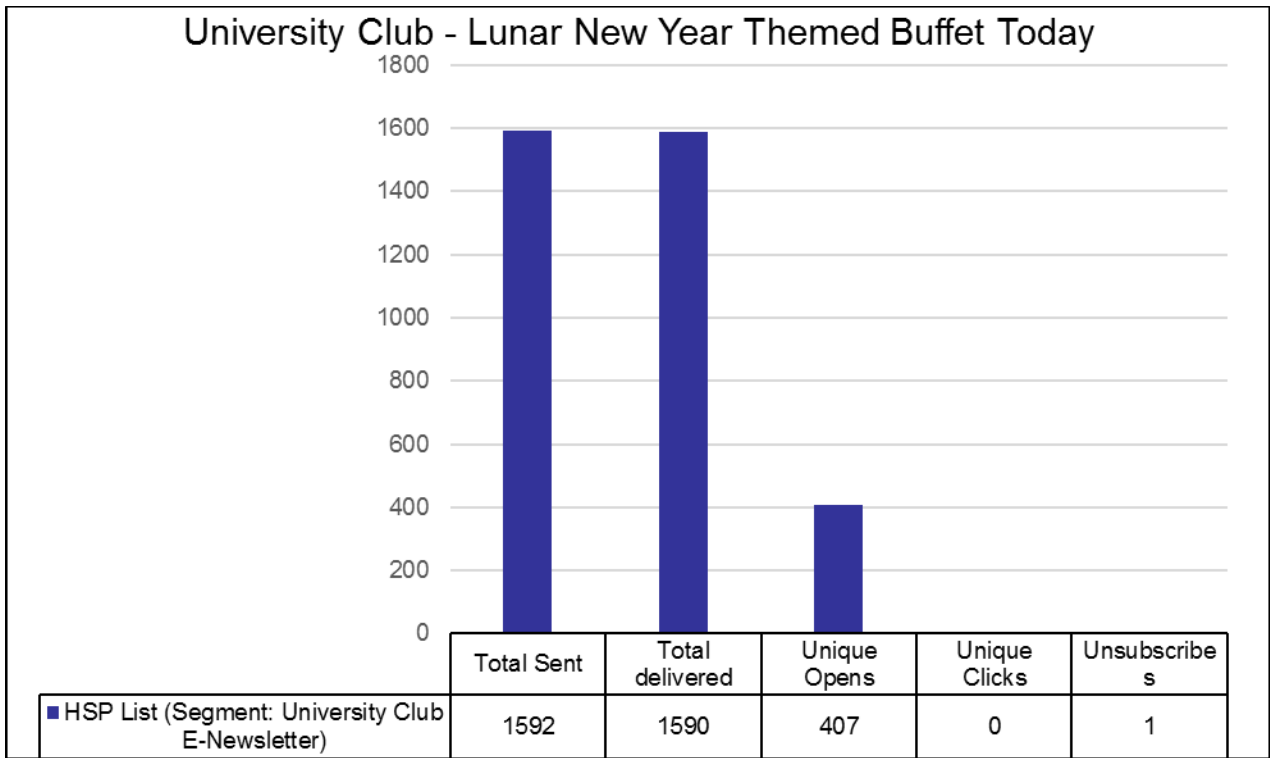

USCAUXILIARYSERVICESIT

Email Campaign Reports

January 2017

Confidential:

The information contained in this document is the exclusive and confidential property of The University of Southern California - Auxiliary Services IT February not be shared with any other parties without the written permission of The University of Southern California - Auxiliary Service.