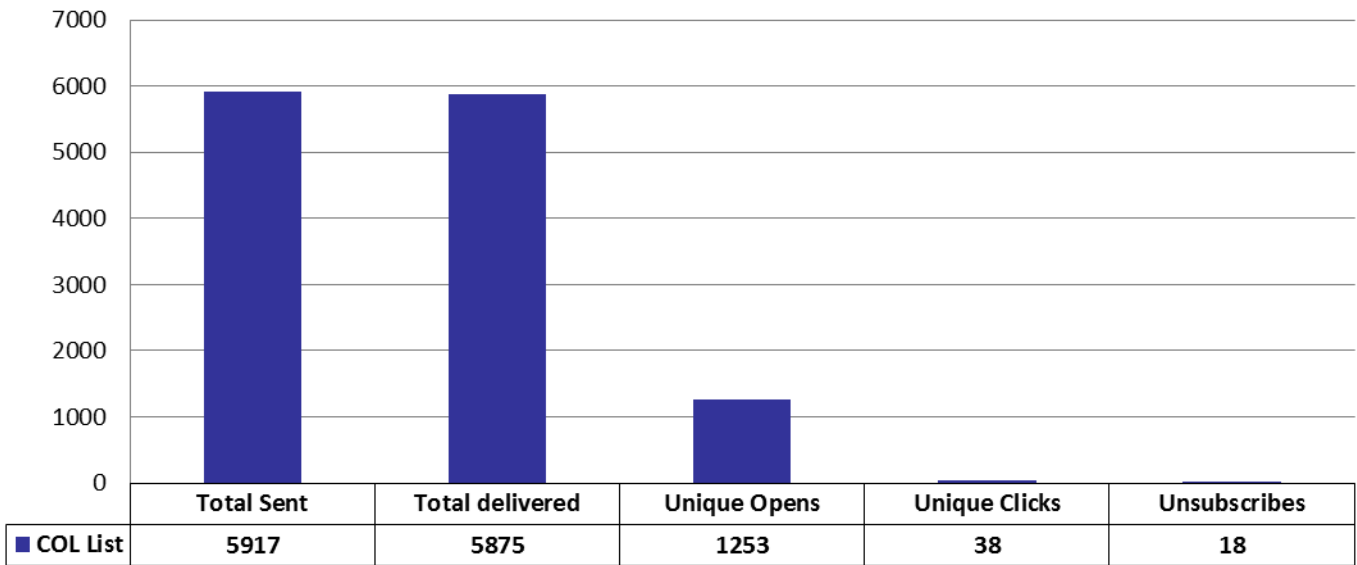

USCAUXILIARYSERVICESIT

Email Campaign Reports

January 2017

Los Angeles Memorial Coliseum needs YOU .. VOTE NOW!!

Confidential:

The information contained in this document is the exclusive and confidential property of The University of Southern California - Auxiliary Services IT. February not be shared with any other parties without the written permission of The University of Southern California - Auxiliary Service.