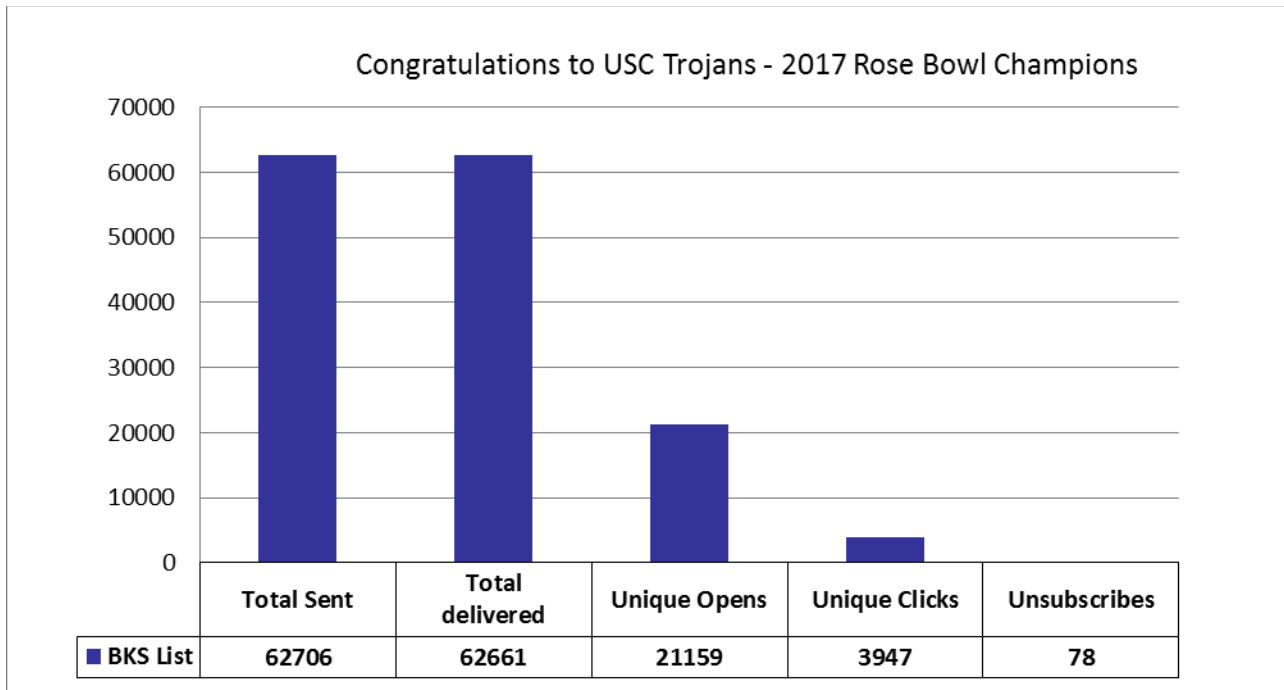

USCAUXILIARYSERVICESIT

Email Campaign Reports

January 2017

Confidential:

The information contained in this document is the exclusive and confidential property of The University of Southern California - Auxiliary Services IT February not be shared with any other parties without the written permission of The University of Southern California - Auxiliary Service.