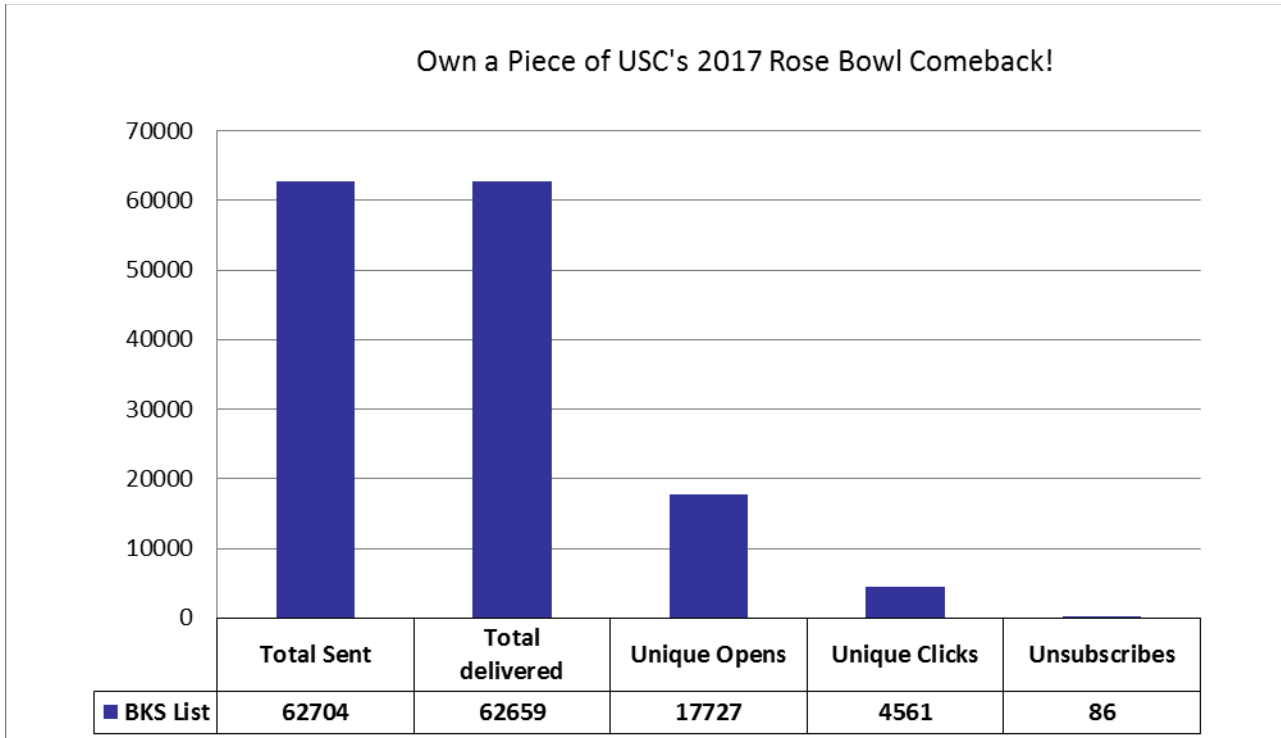

USCAUXILIARYSERVICESIT

Email Campaign Reports

January 2017

Confidential:

The information contained in this document is the exclusive and confidential property of The University of Southern California - Auxiliary Services IT. February not be shared with any other parties without the written permission of The University of Southern California - Auxiliary Service.