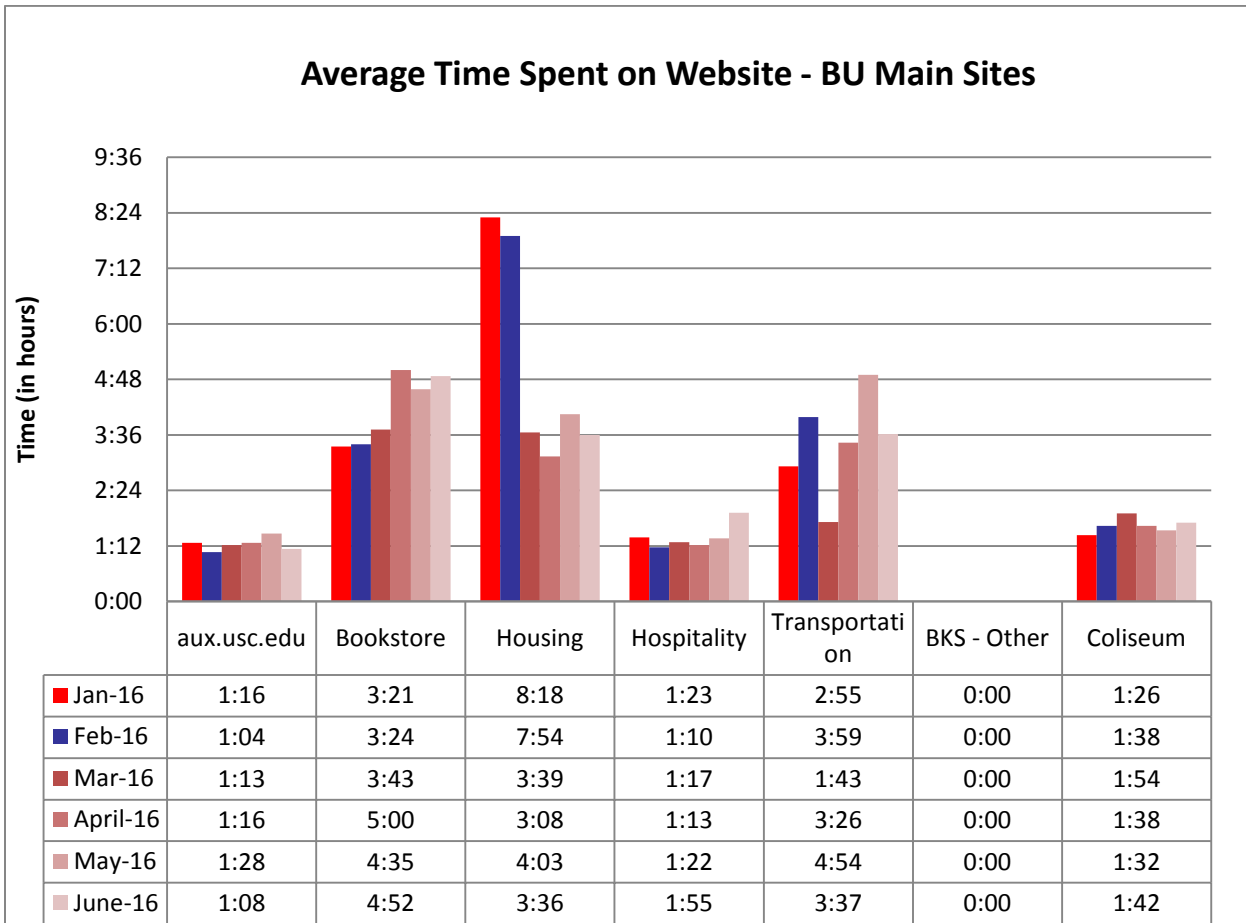

USCAUXILIARYSERVICESIT

Website Reports

June 2016

Confidential:

The information contained in this document is the exclusive and confidential property of The University of Southern California - Auxiliary Services IT. February not be shared with any other parties without the written permission of The University of Southern California - Auxiliary Service.