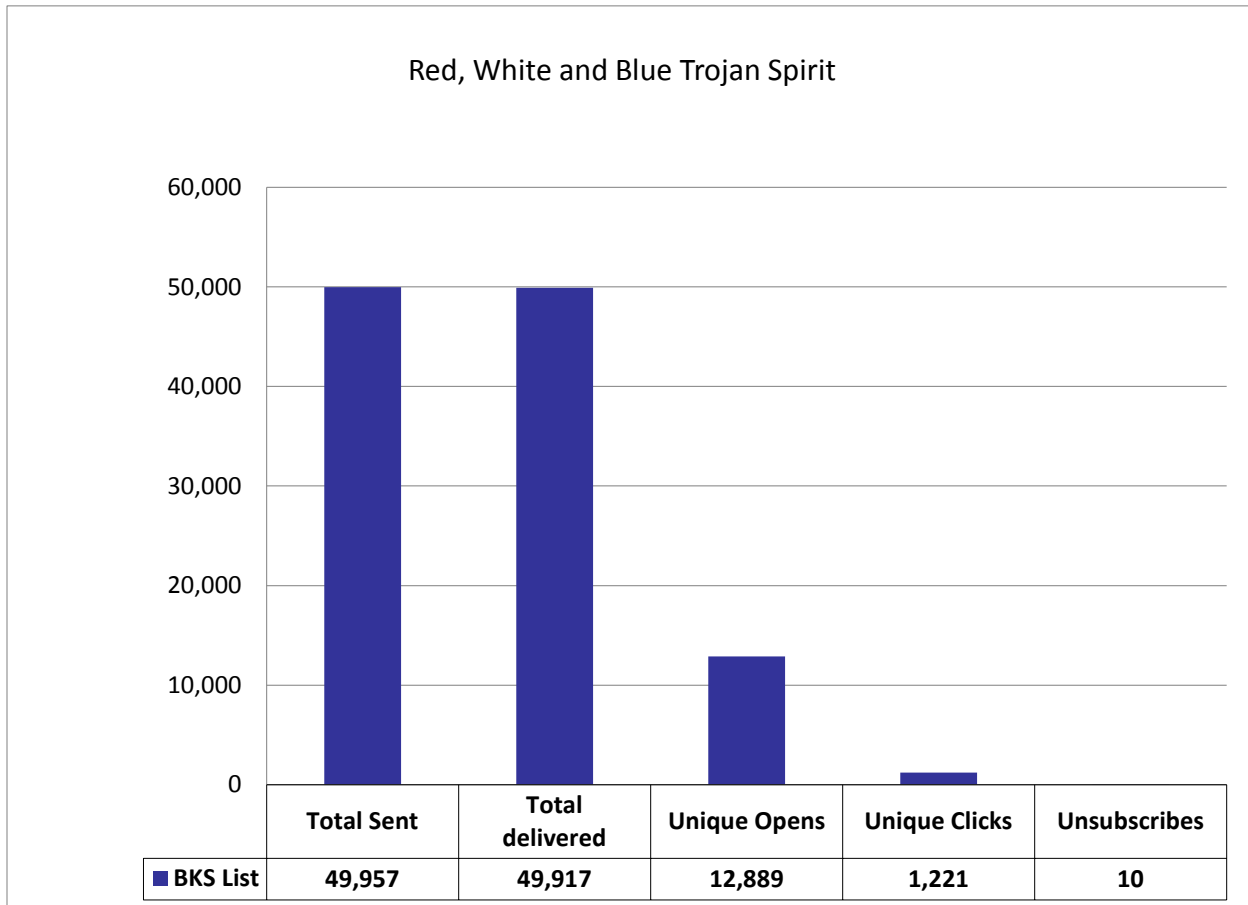

USCAUXILIARYSERVICESIT

Email Campaign Reports

June 2016

Confidential:

The information contained in this document is the exclusive and confidential property of The University of Southern California - Auxiliary Services IT February not be shared with any other parties without the written permission of The University of Southern California - Auxiliary Service.