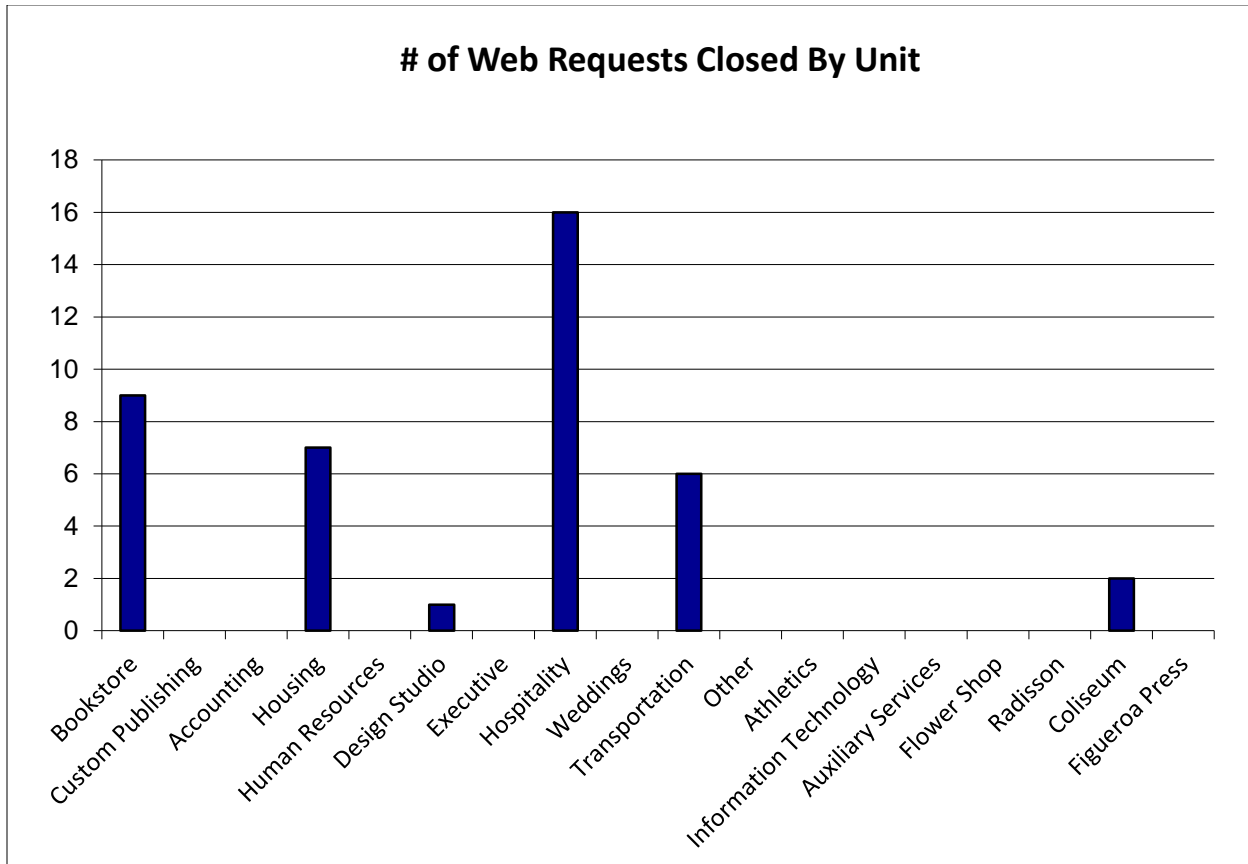

USCAUXILIARYSERVICESIT

Service Desk Reports

June 2016

Confidential:

The information contained in this document is the exclusive and confidential property of The University of Southern California - Auxiliary Services IT February not be shared with any other parties without the written permission of The University of Southern California - Auxiliary Service.