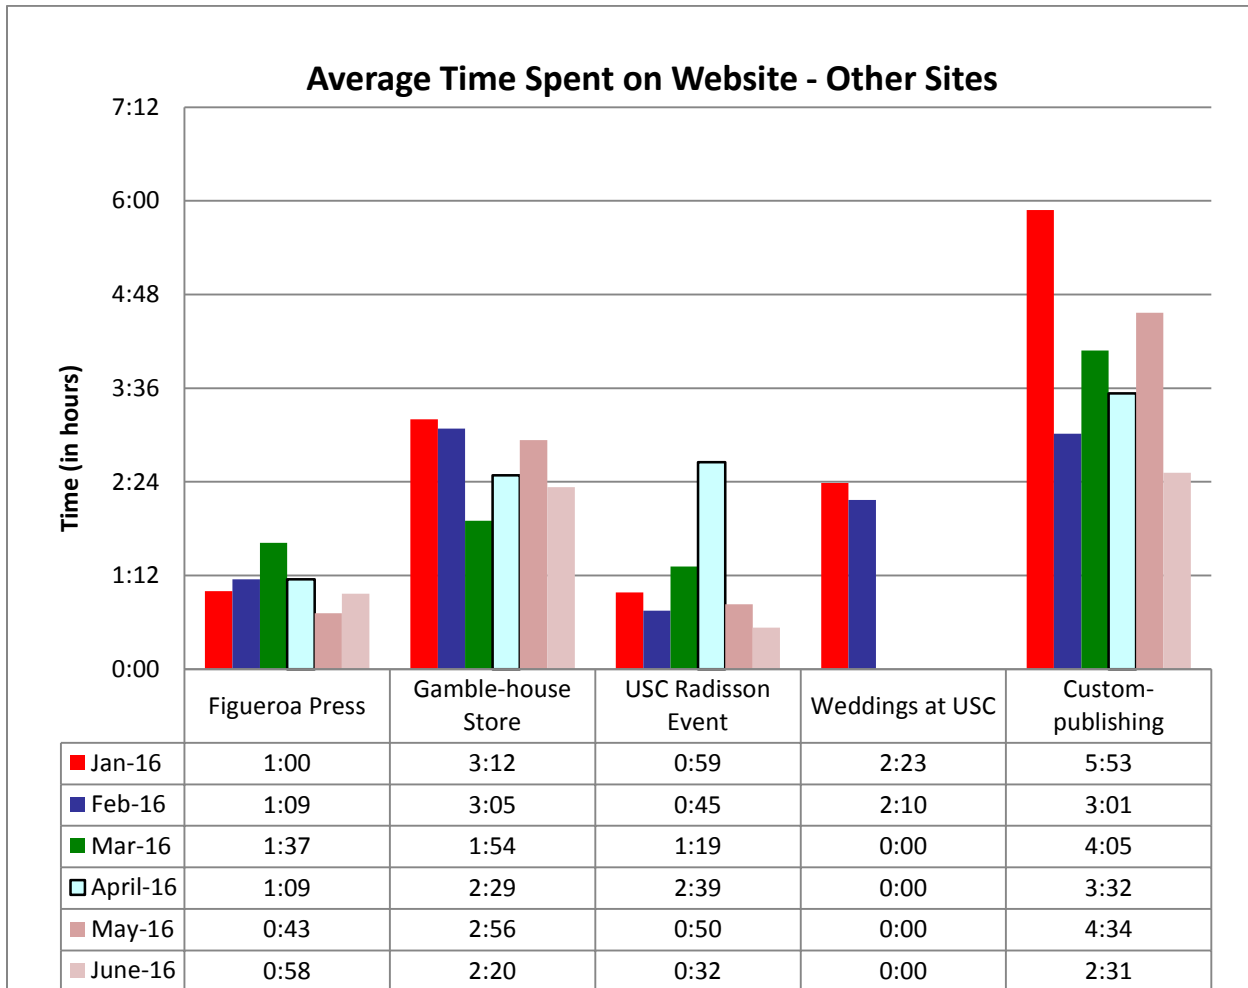

USCAUXILIARYSERVICESIT

Website Reports

June 2016

Confidential:

The information contained in this document is the exclusive and confidential property of The University of Southern California - Auxiliary Services IT February not be shared with any other parties without the written permission of The University of Southern California - Auxiliary Service.