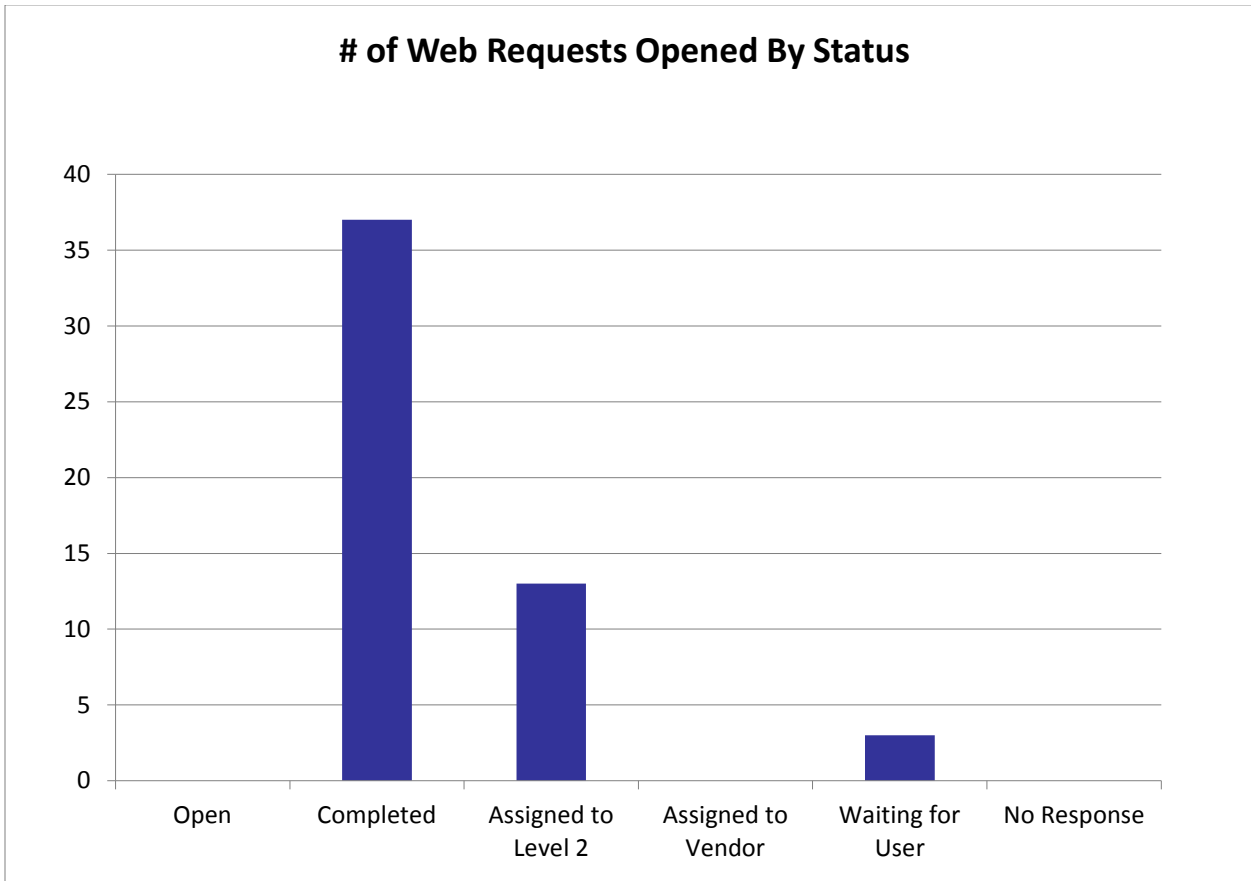

USCAUXILIARYSERVICESIT
Service Desk Reports
June 2016

Confidential:

The information contained in this document is the exclusive and confidential property of The University of Southern California - Auxiliary Services IT. February not be shared with any other parties without the written permission of The University of Southern California - Auxiliary Service.