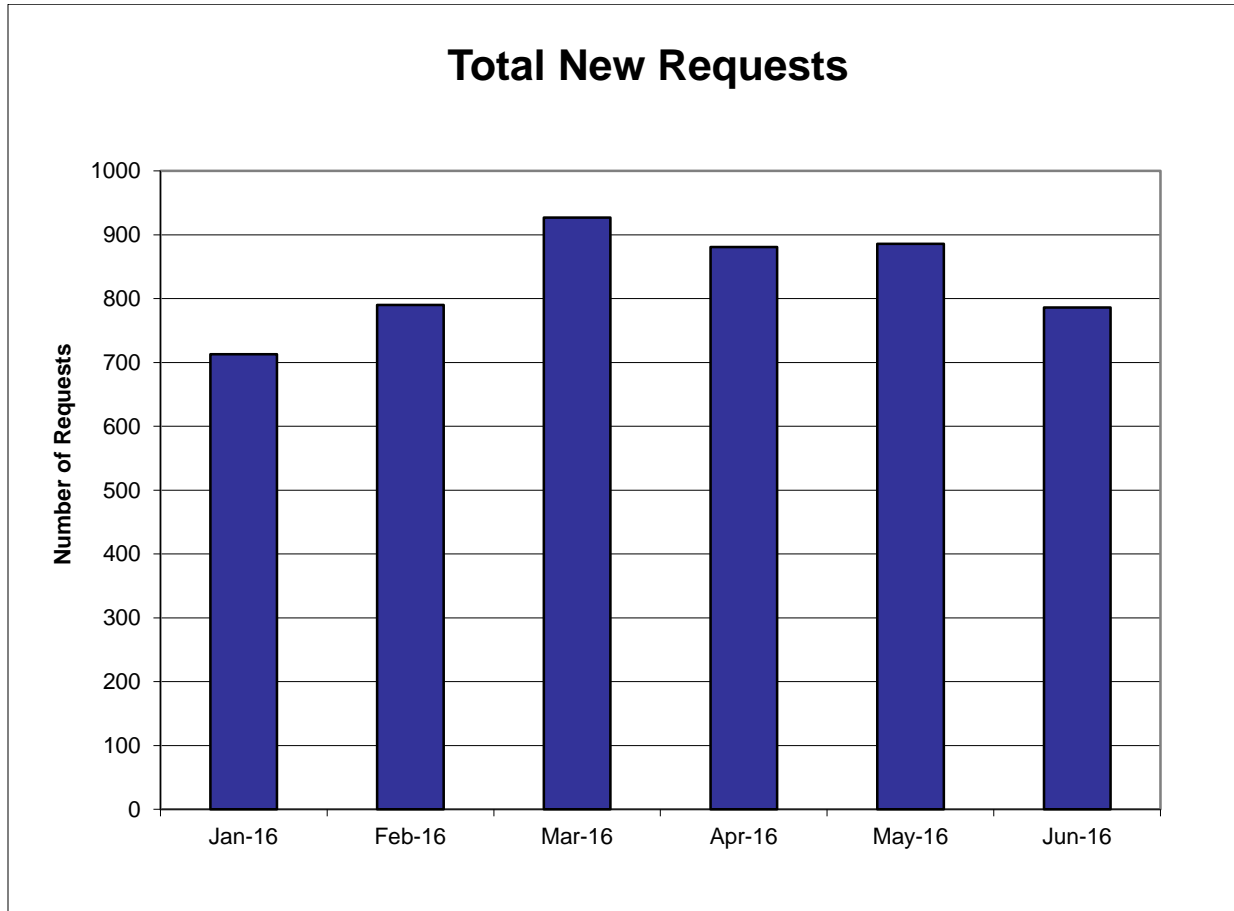

USCAUXILIARYSERVICESIT
Service Desk Reports
June 2016

Confidential:

The information contained in this document is the exclusive and confidential property of The University of Southern California - Auxiliary Services IT February not be shared with any other parties without the written permission of The University of Southern California - Auxiliary Service.