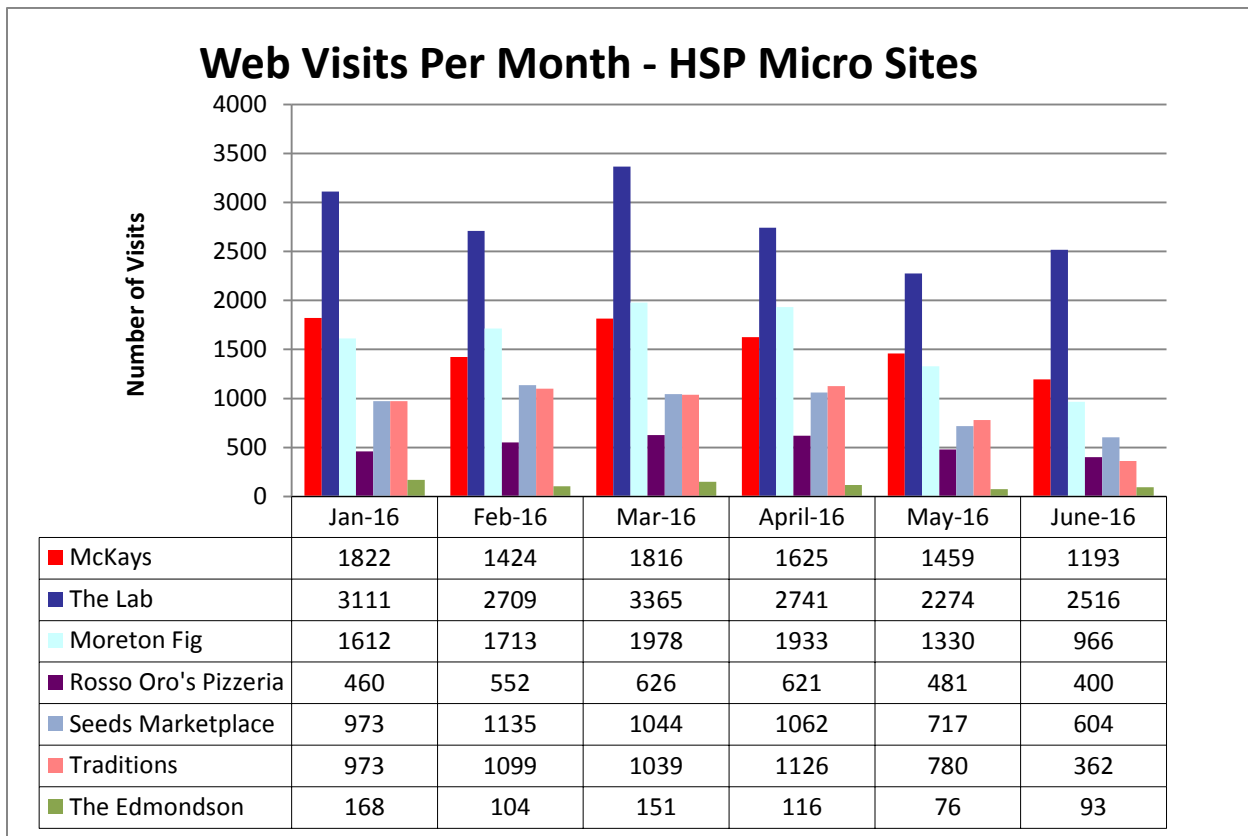

USCAUXILIARYSERVICESIT

Website Reports

June 2016

Confidential:

The information contained in this document is the exclusive and confidential property of The University of Southern California - Auxiliary Services IT. February not be shared with any other parties without the written permission of The University of Southern California - Auxiliary Service.