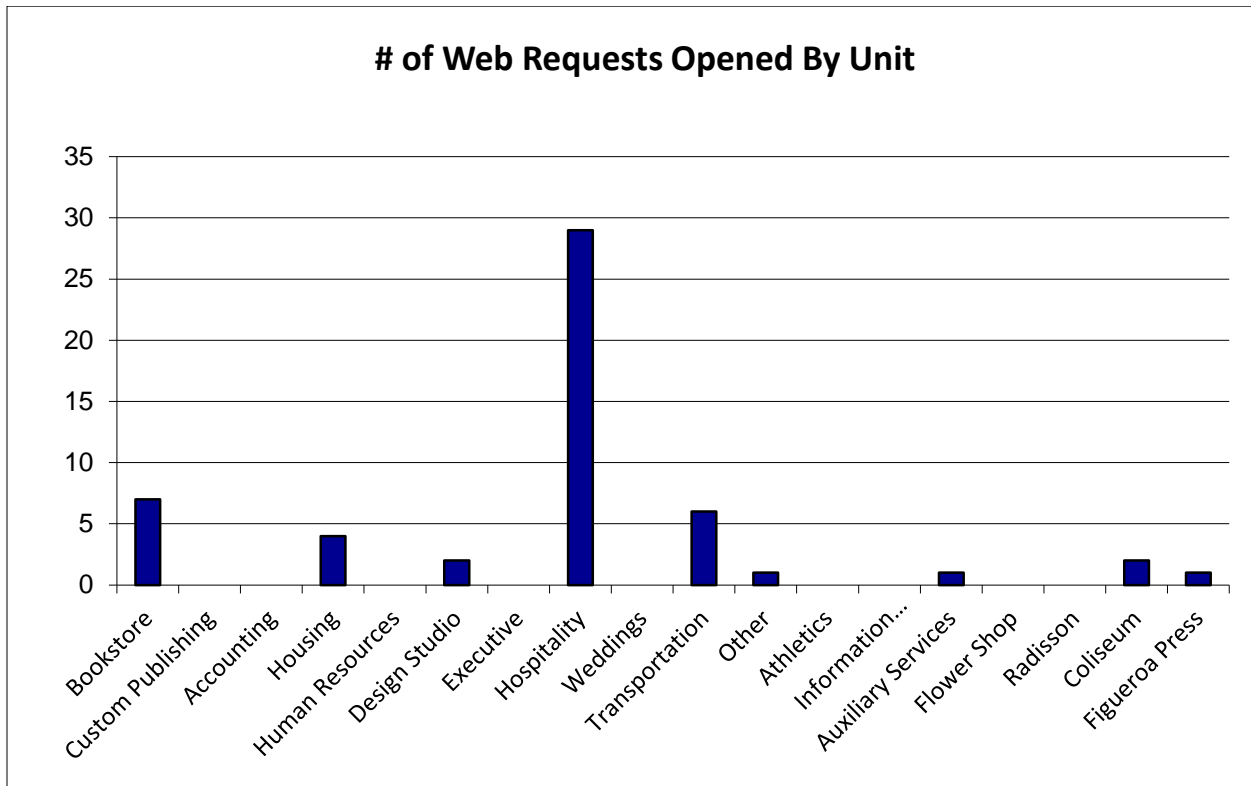

USCAUXILIARYSERVICESIT

Service Desk Reports

June 2016

Confidential:

The information contained in this document is the exclusive and confidential property of The University of Southern California - Auxiliary Services IT February not be shared with any other parties without the written permission of The University of Southern California - Auxiliary Service.