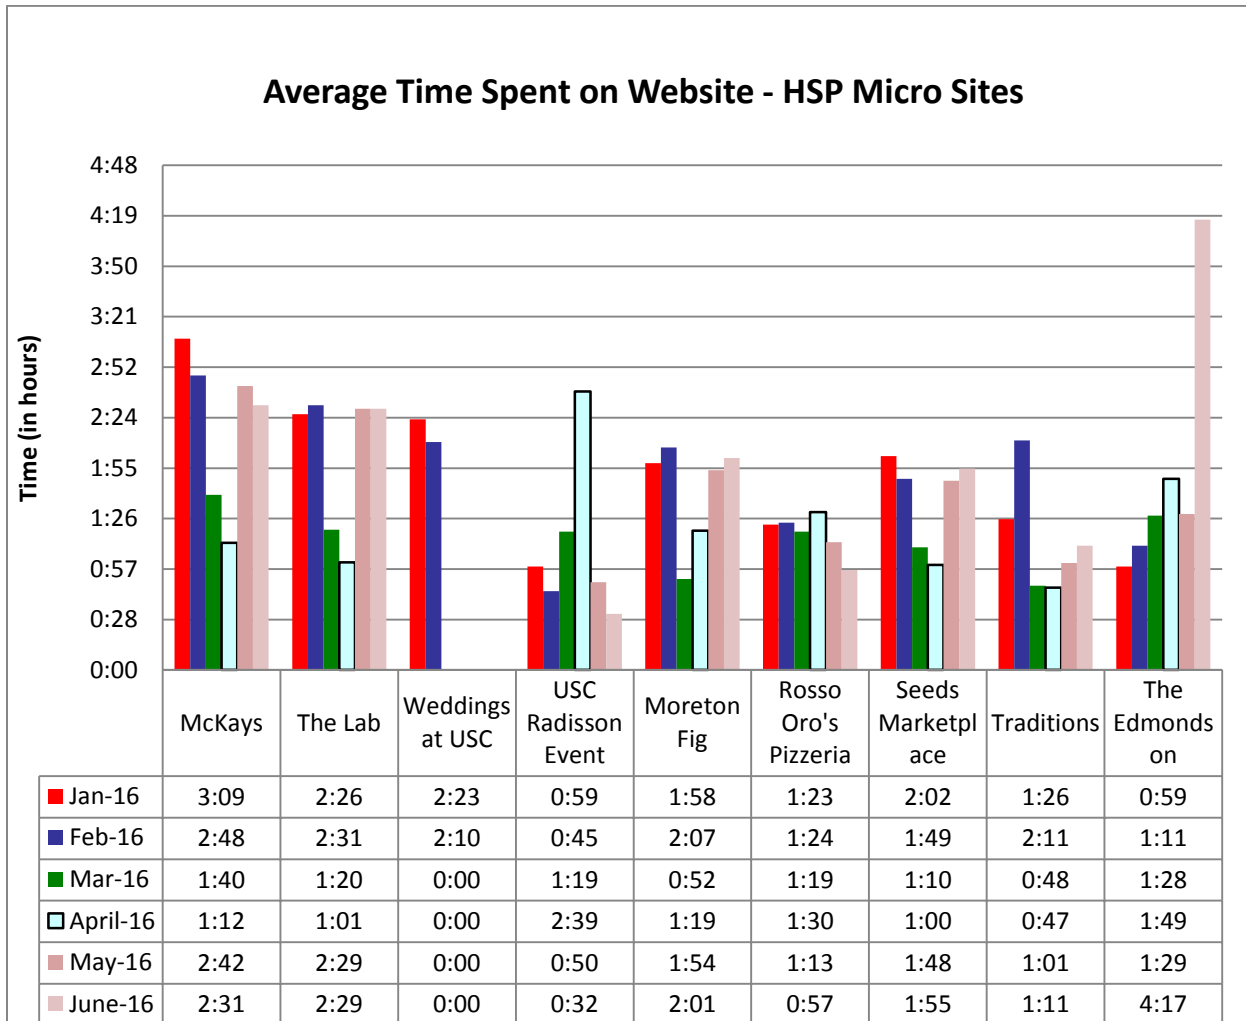

USCAUXILIARYSERVICESIT

Website Reports

June 2016

Confidential:

The information contained in this document is the exclusive and confidential property of The University of Southern California - Auxiliary Services IT February not be shared with any other parties without the written permission of The University of Southern California - Auxiliary Service.