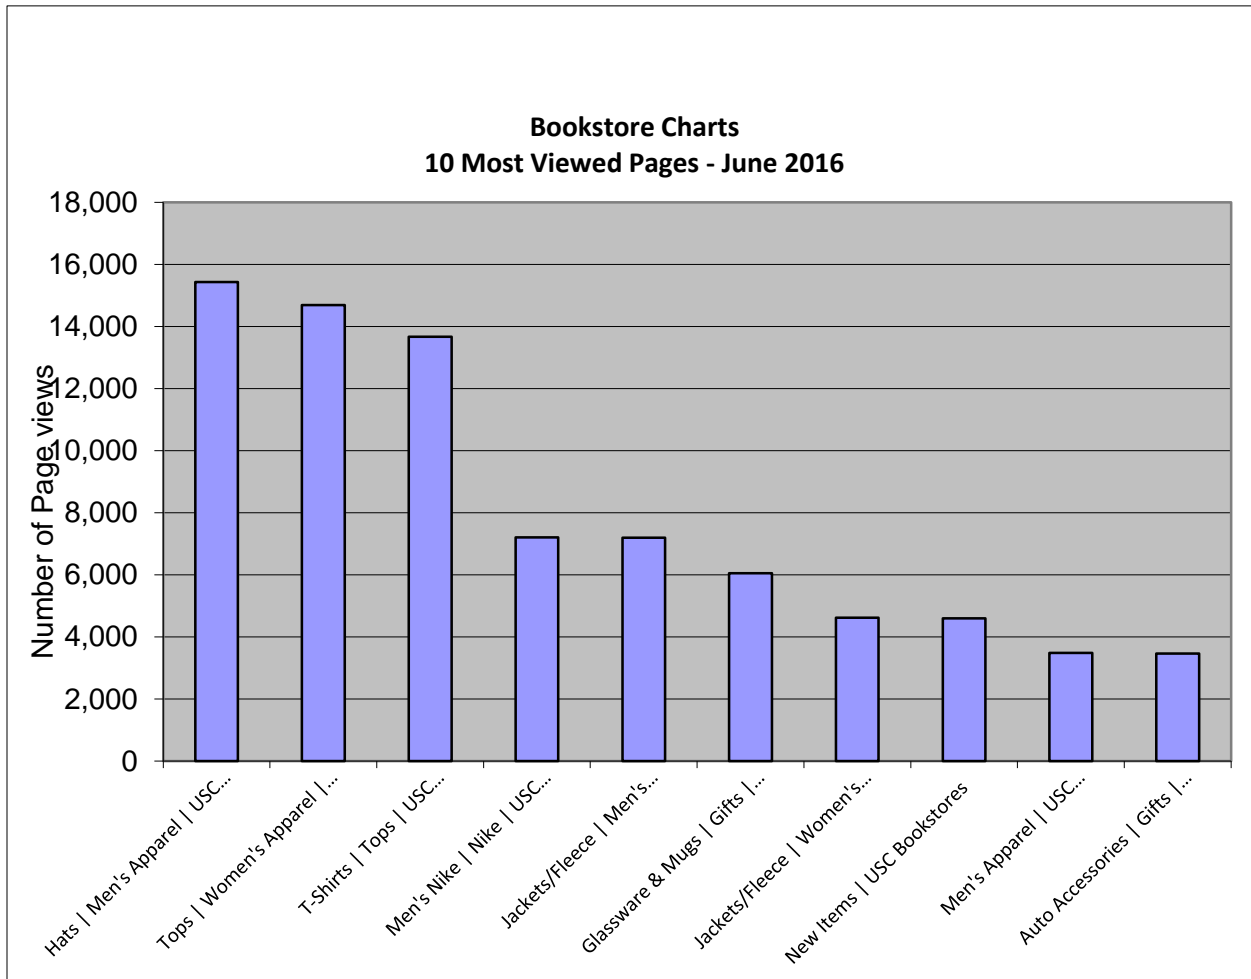

USCAUXILIARYSERVICESIT

Website Reports

June 2016

Confidential:

The information contained in this document is the exclusive and confidential property of The University of Southern California - Auxiliary Services IT. It is not to be shared with any other parties without the written permission of The University of Southern California - Auxiliary Service.