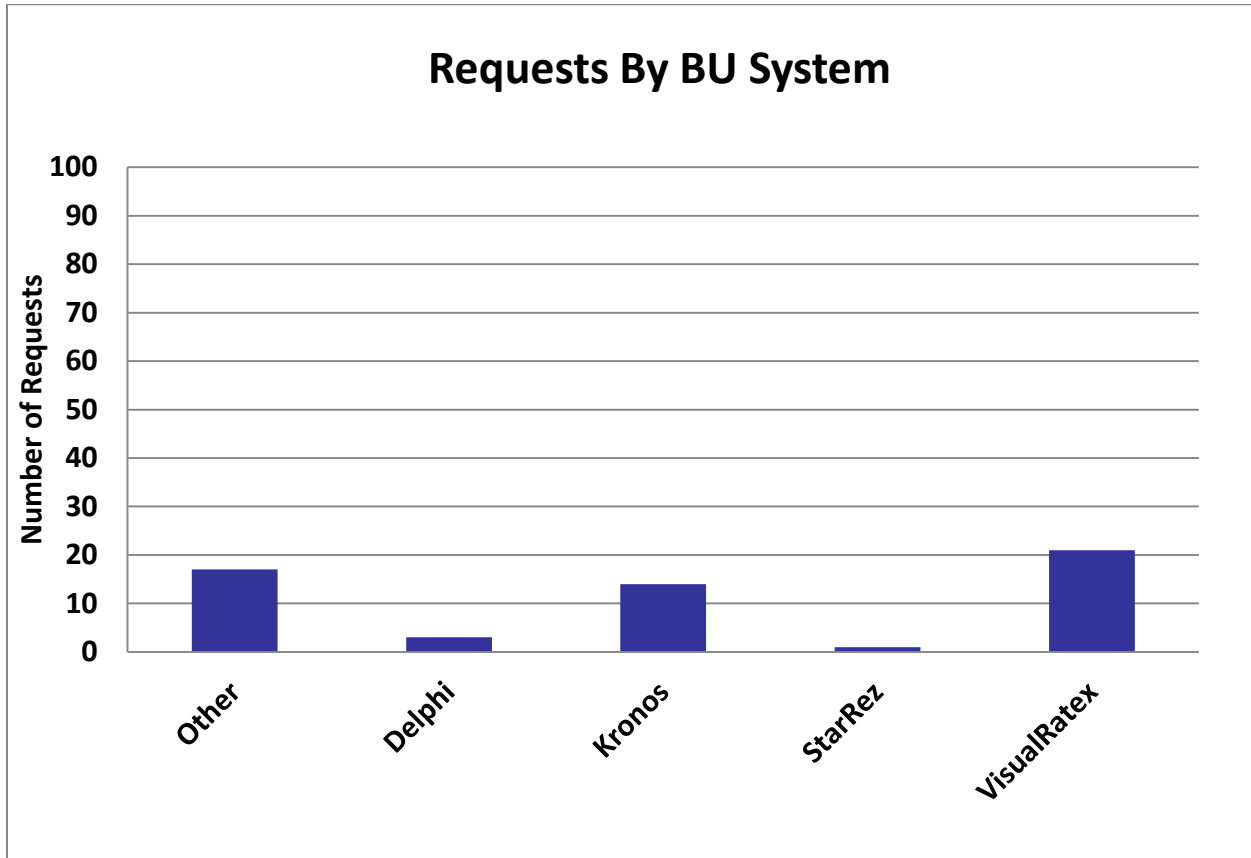

USCAUXILIARYSERVICESIT

Service Desk Reports

June 2016

Confidential:

The information contained in this document is the exclusive and confidential property of The University of Southern California - Auxiliary Services IT February not be shared with any other parties without the written permission of The University of Southern California - Auxiliary Service.