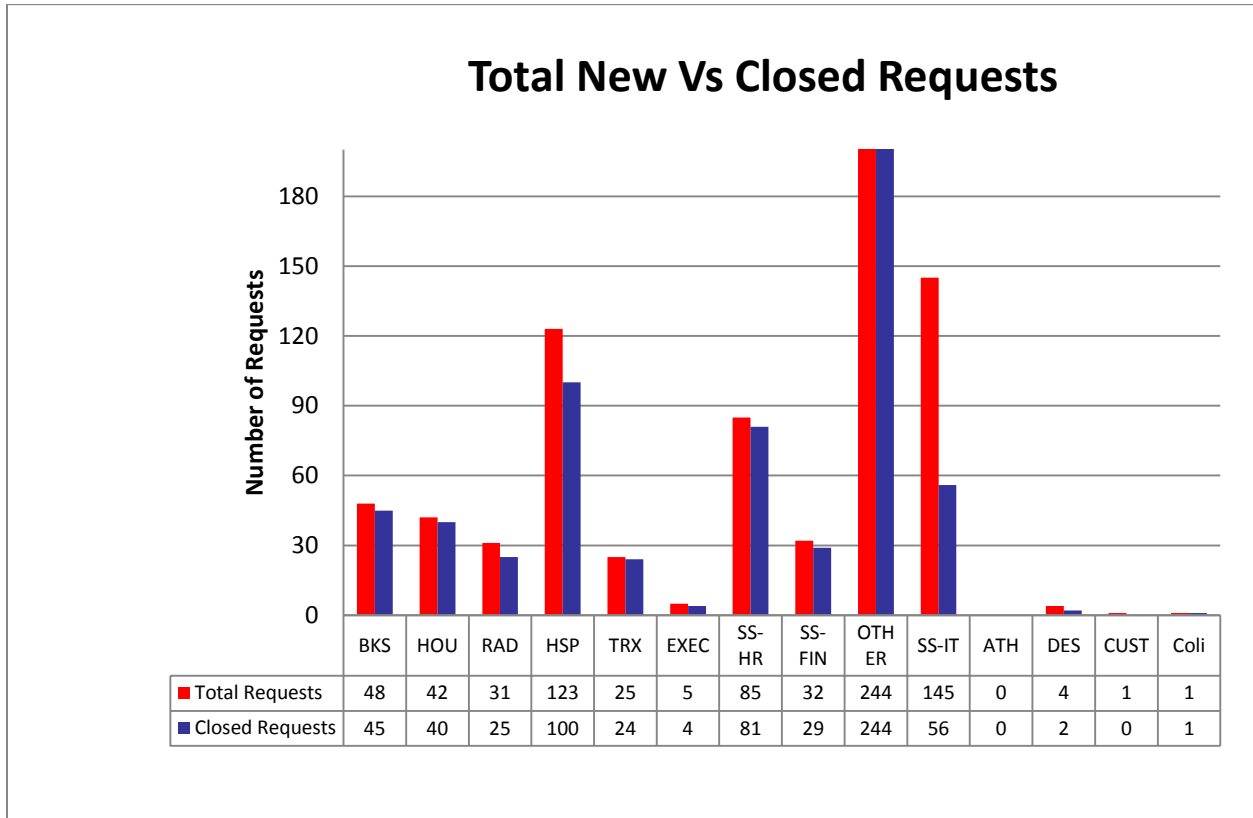

USCAUXILIARYSERVICESIT

Service Desk Reports

June 2016

Confidential:

The information contained in this document is the exclusive and confidential property of The University of Southern California - Auxiliary Services IT. February not be shared with any other parties without the written permission of The University of Southern California - Auxiliary Service.