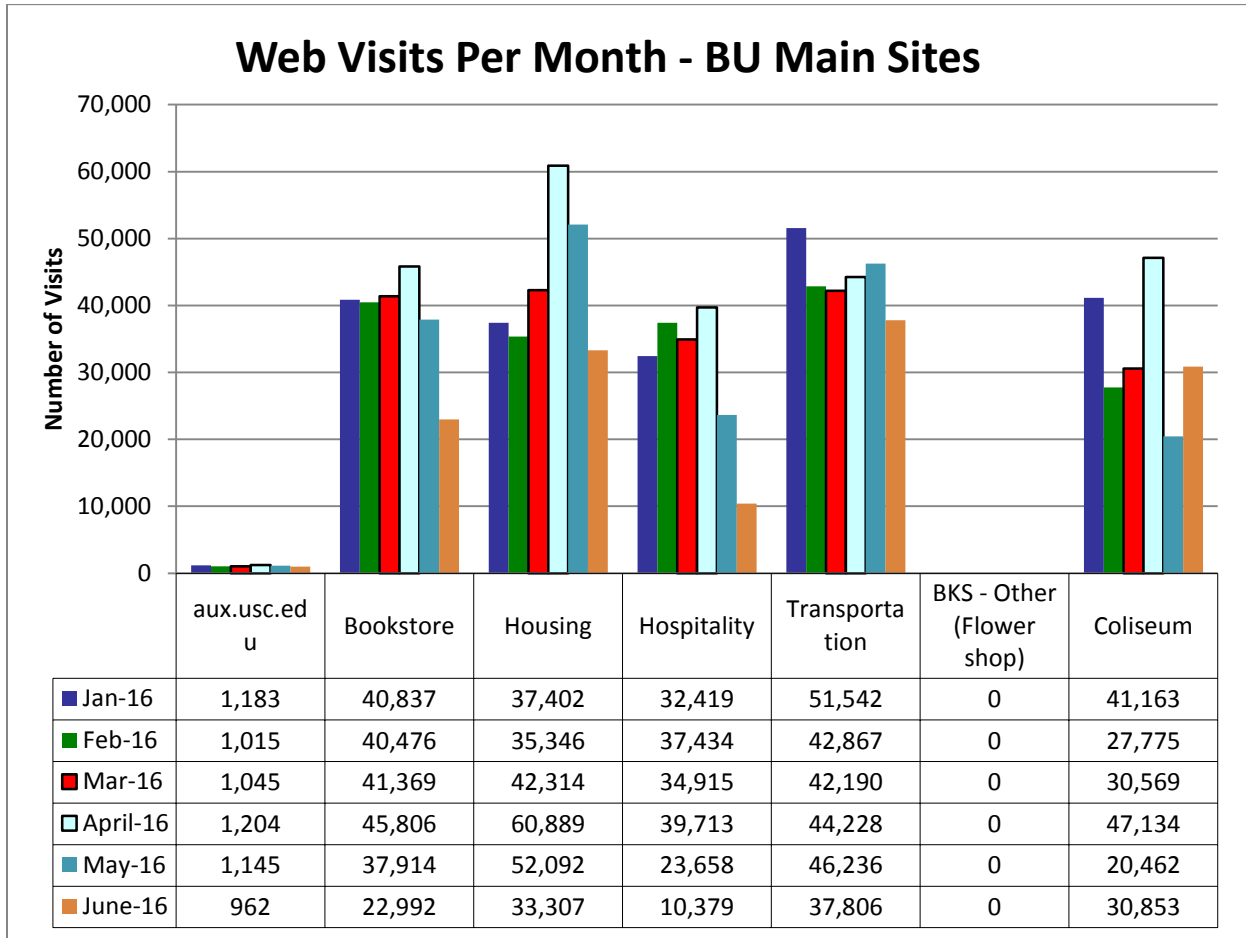

USCAUXILIARYSERVICESIT

Website Reports

June 2016

Confidential:

The information contained in this document is the exclusive and confidential property of The University of Southern California - Auxiliary Services IT February not be shared with any other parties without the written permission of The University of Southern California - Auxiliary Service.