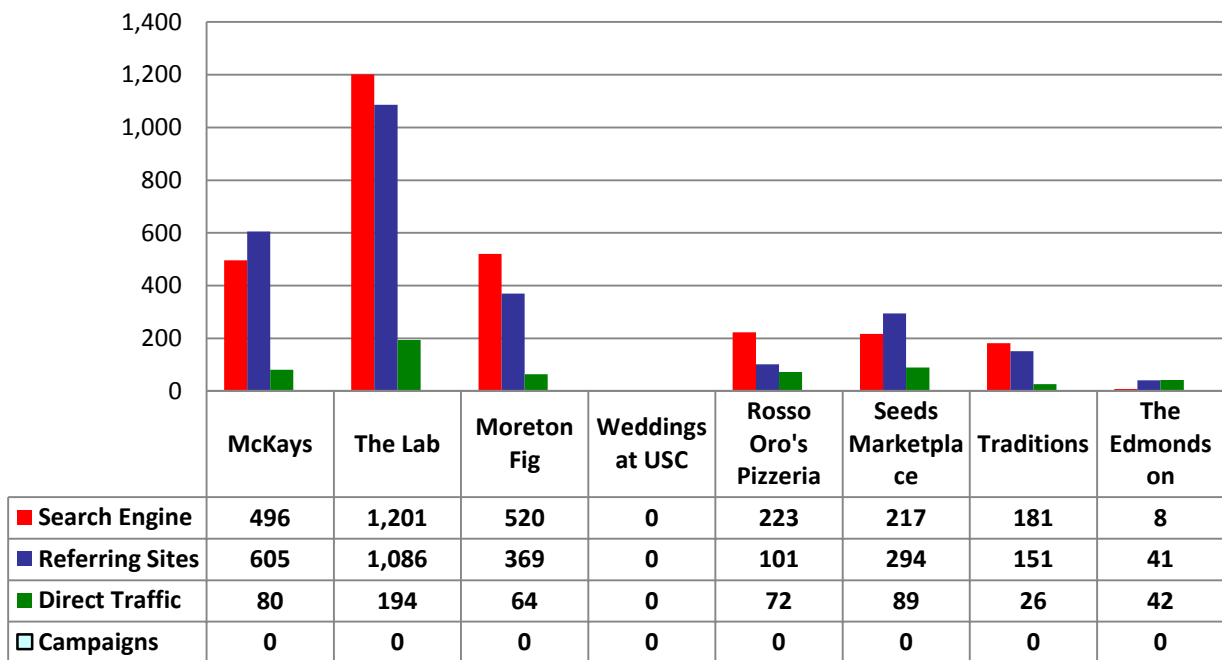

USCAUXILIARYSERVICESIT

Website Reports

June 2016

June 2016 Traffic Sources - HSP Micro Sites

Confidential:

The information contained in this document is the exclusive and confidential property of The University of Southern California - Auxiliary Services IT February not be shared with any other parties without the written permission of The University of Southern California - Auxiliary Service.