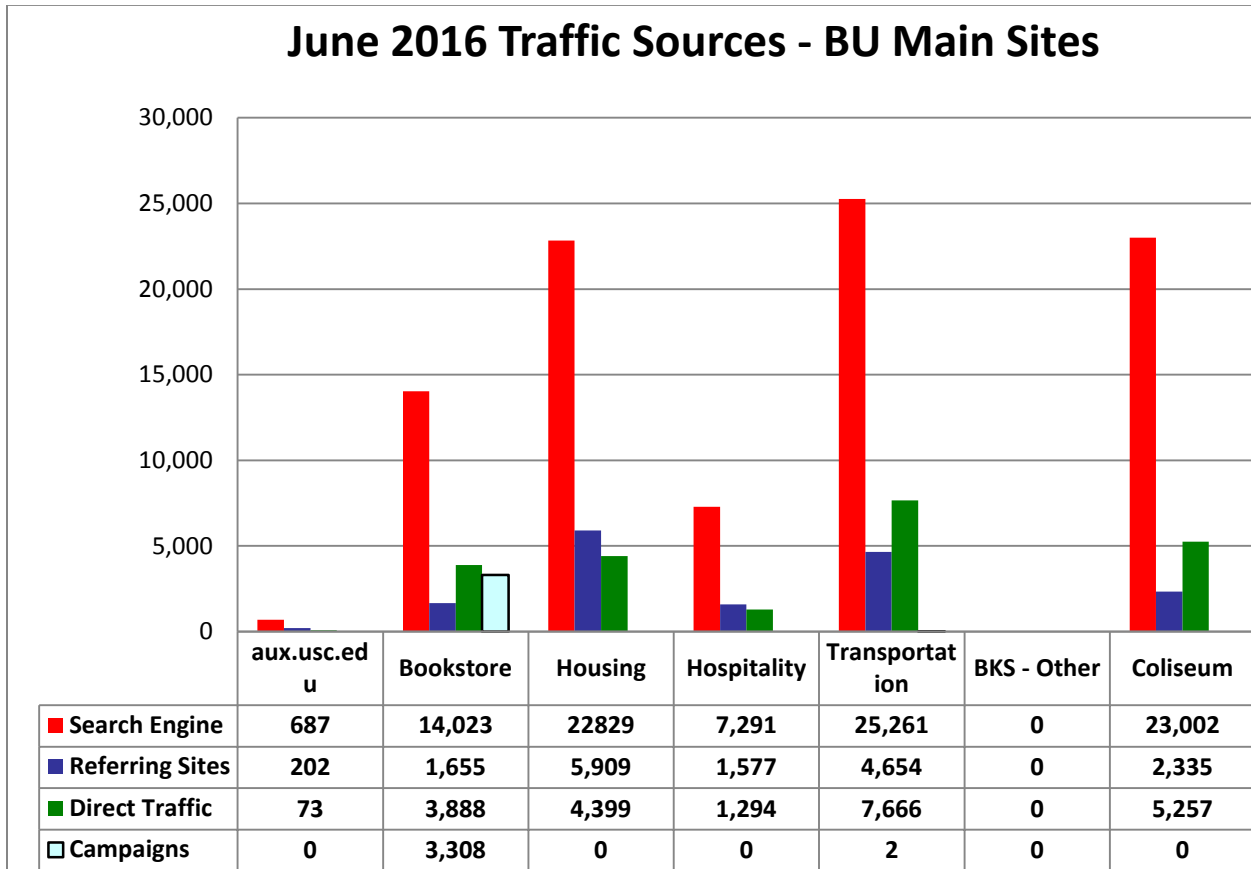

USCAUXILIARYSERVICESIT

Website Reports

June 2016

Confidential:

The information contained in this document is the exclusive and confidential property of The University of Southern California - Auxiliary Services IT. February not be shared with any other parties without the written permission of The University of Southern California - Auxiliary Service.