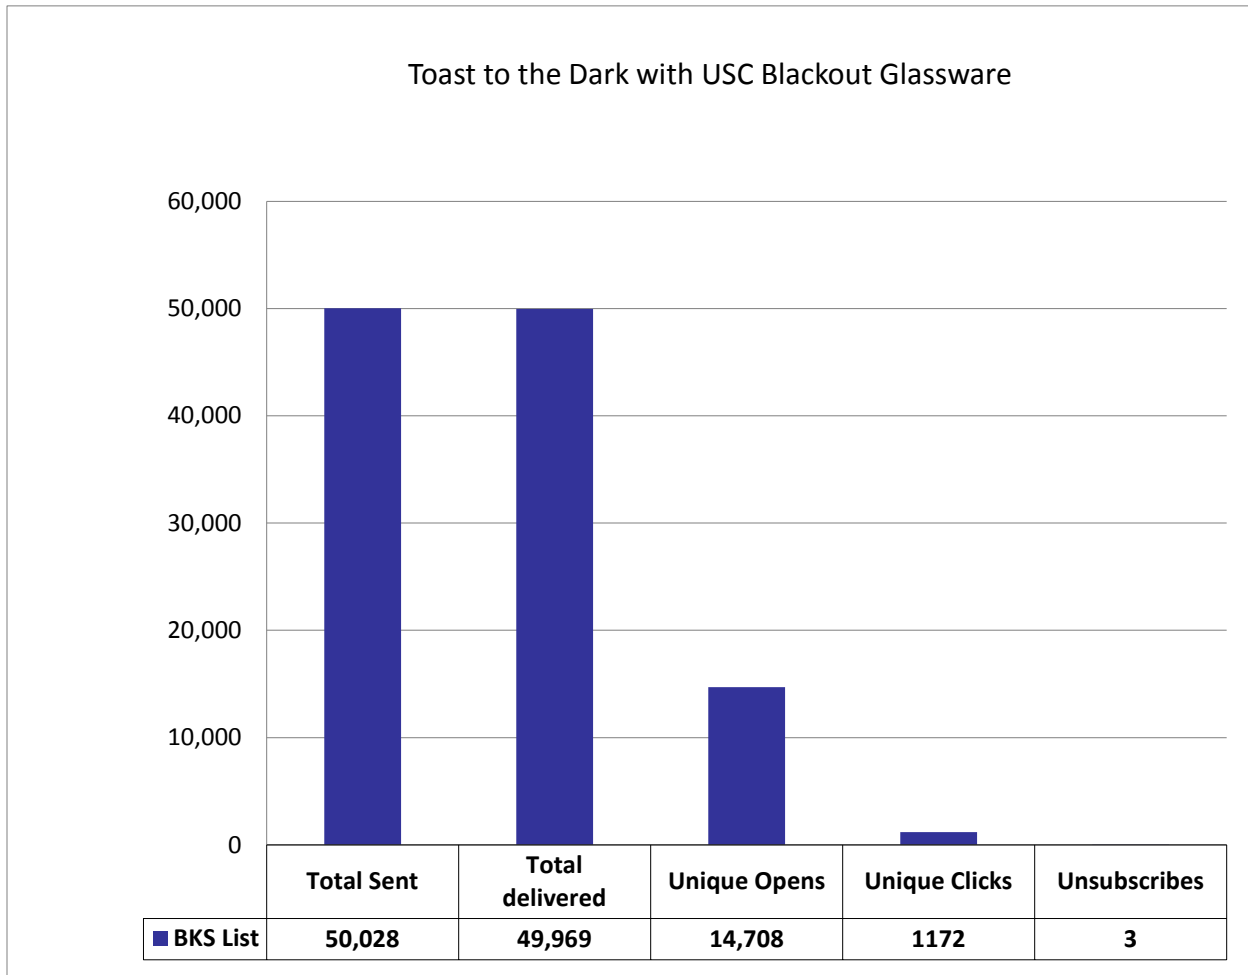

USCAUXILIARYSERVICESIT

Email Campaign Reports

June 2016

Confidential:

The information contained in this document is the exclusive and confidential property of The University of Southern California - Auxiliary Services IT February not be shared with any other parties without the written permission of The University of Southern California - Auxiliary Service.