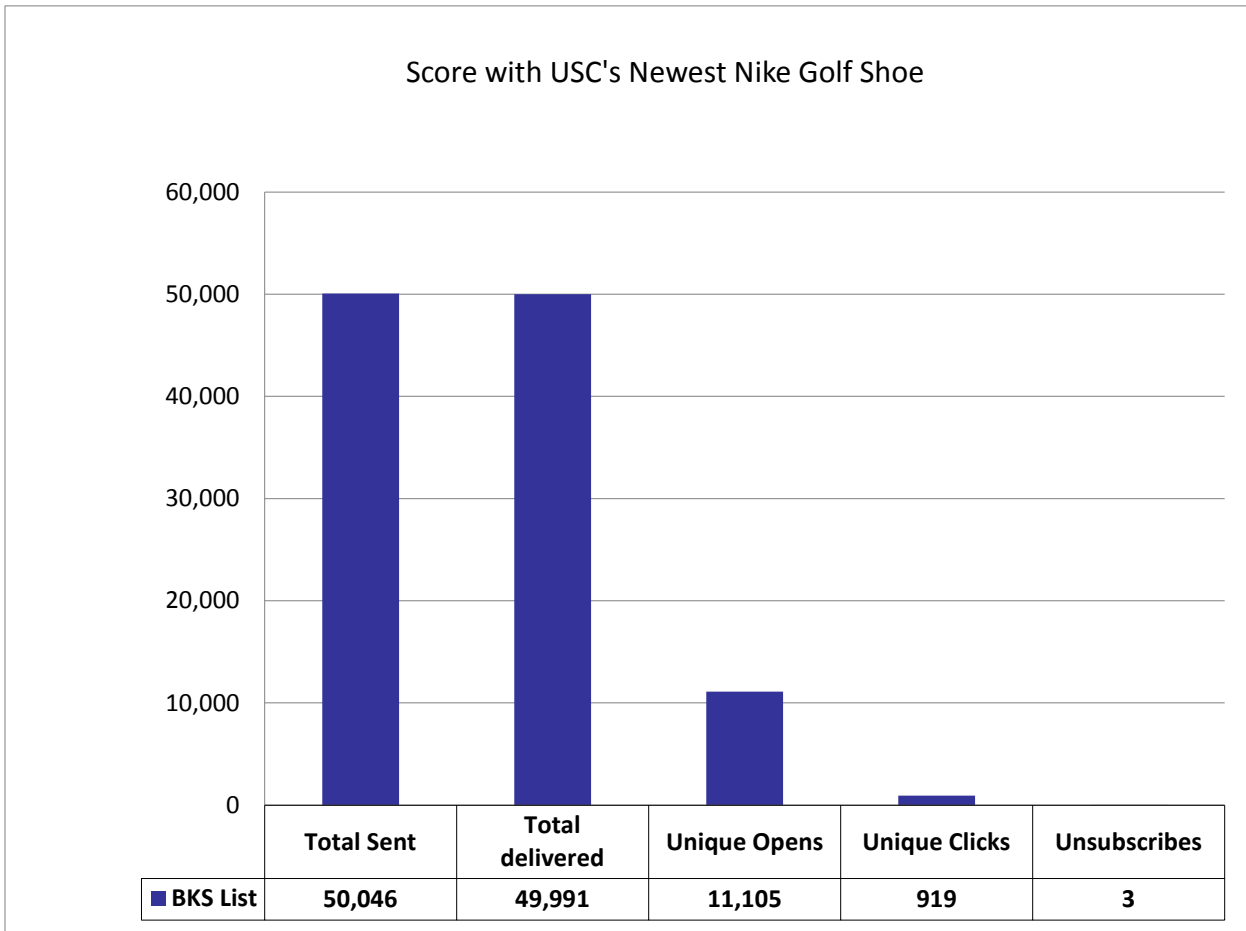

USCAUXILIARYSERVICESIT

Email Campaign Reports

June 2016

Confidential:

The information contained in this document is the exclusive and confidential property of The University of Southern California - Auxiliary Services IT February not be shared with any other parties without the written permission of The University of Southern California - Auxiliary Service.