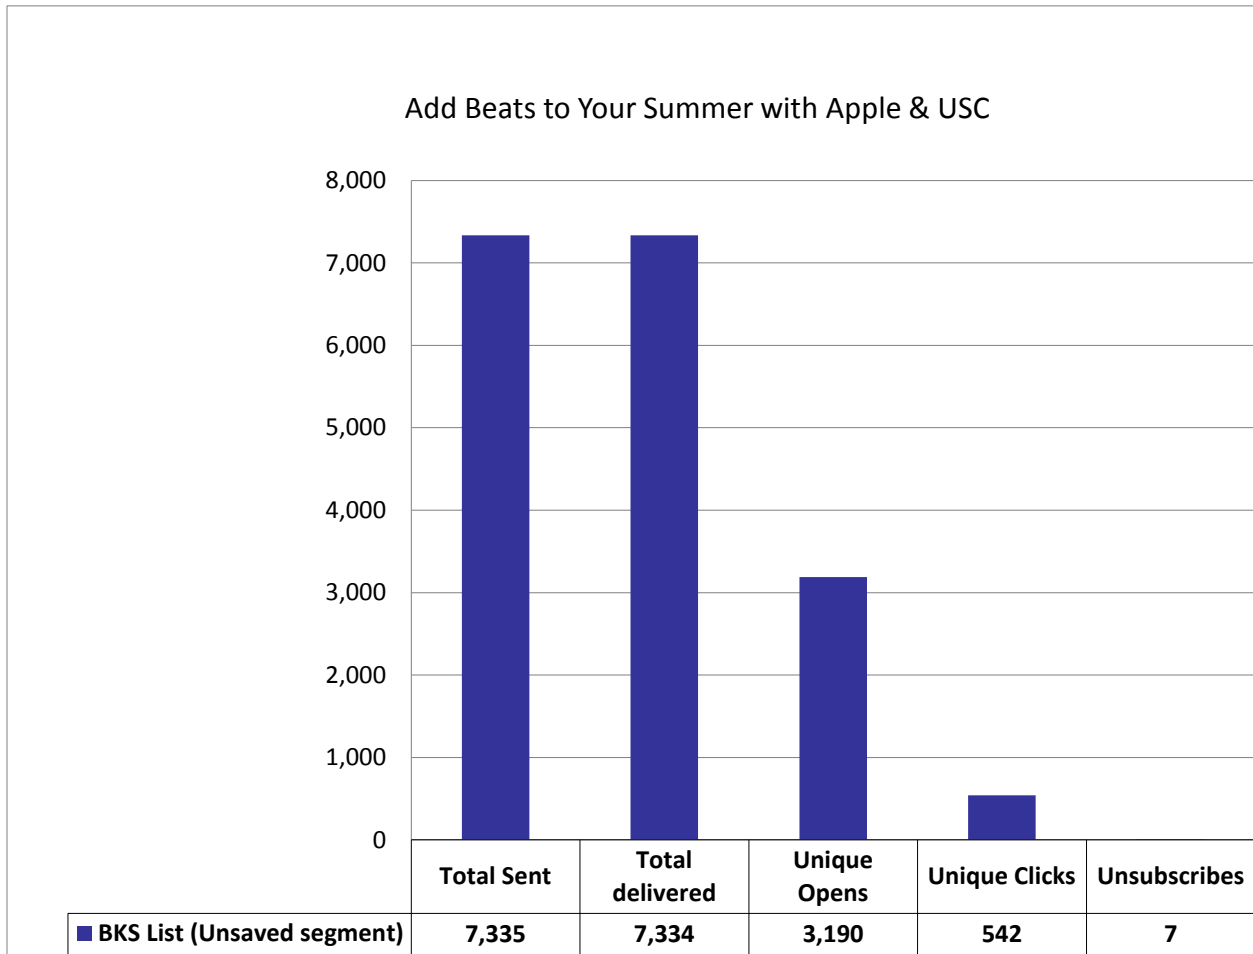

USCAUXILIARYSERVICESIT

Email Campaign Reports

June 2016

Confidential:

The information contained in this document is the exclusive and confidential property of The University of Southern California - Auxiliary Services IT February not be shared with any other parties without the written permission of The University of Southern California - Auxiliary Service.