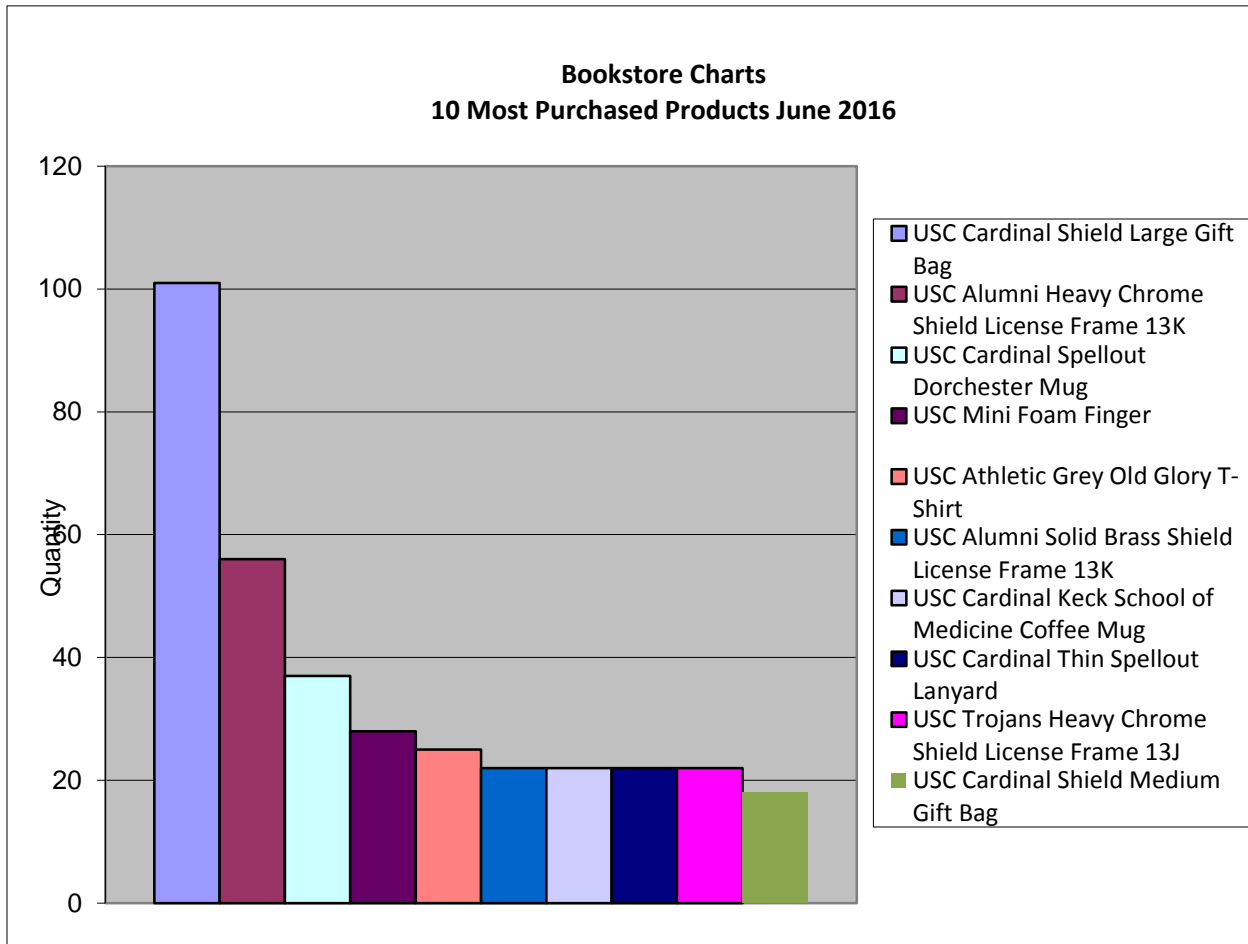

USCAUXILIARYSERVICESIT

Website Reports

June 2016

Confidential:

The information contained in this document is the exclusive and confidential property of The University of Southern California - Auxiliary Services IT February not be shared with any other parties without the written permission of The University of Southern California - Auxiliary Service.