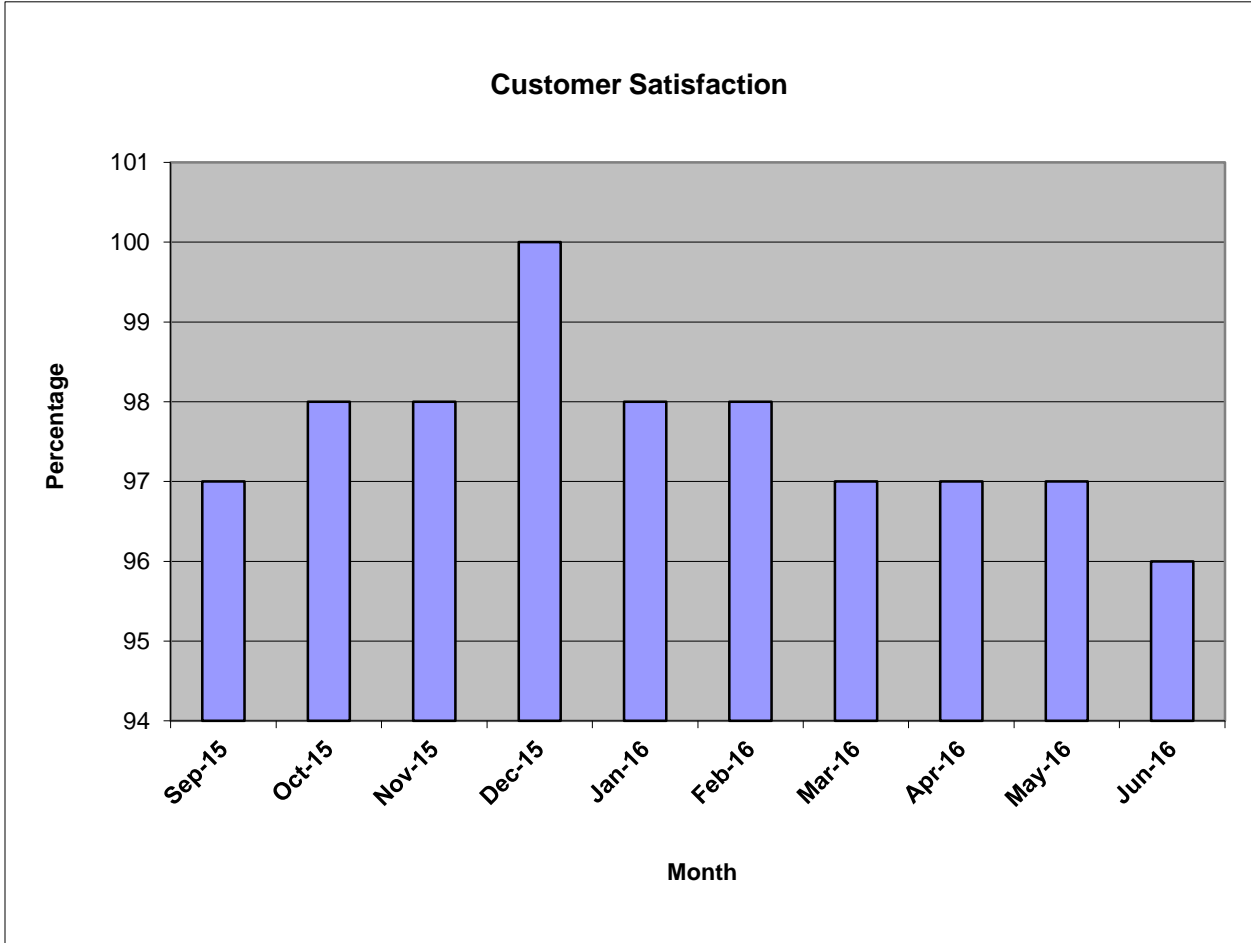

USCAUXILIARYSERVICESIT
Customer Satisfaction Report
June 2016

Confidential:

The information contained in this document is the exclusive and confidential property of The University of Southern California - Auxiliary Services IT February not be shared with any other parties without the written permission of The University of Southern California - Auxiliary Service.