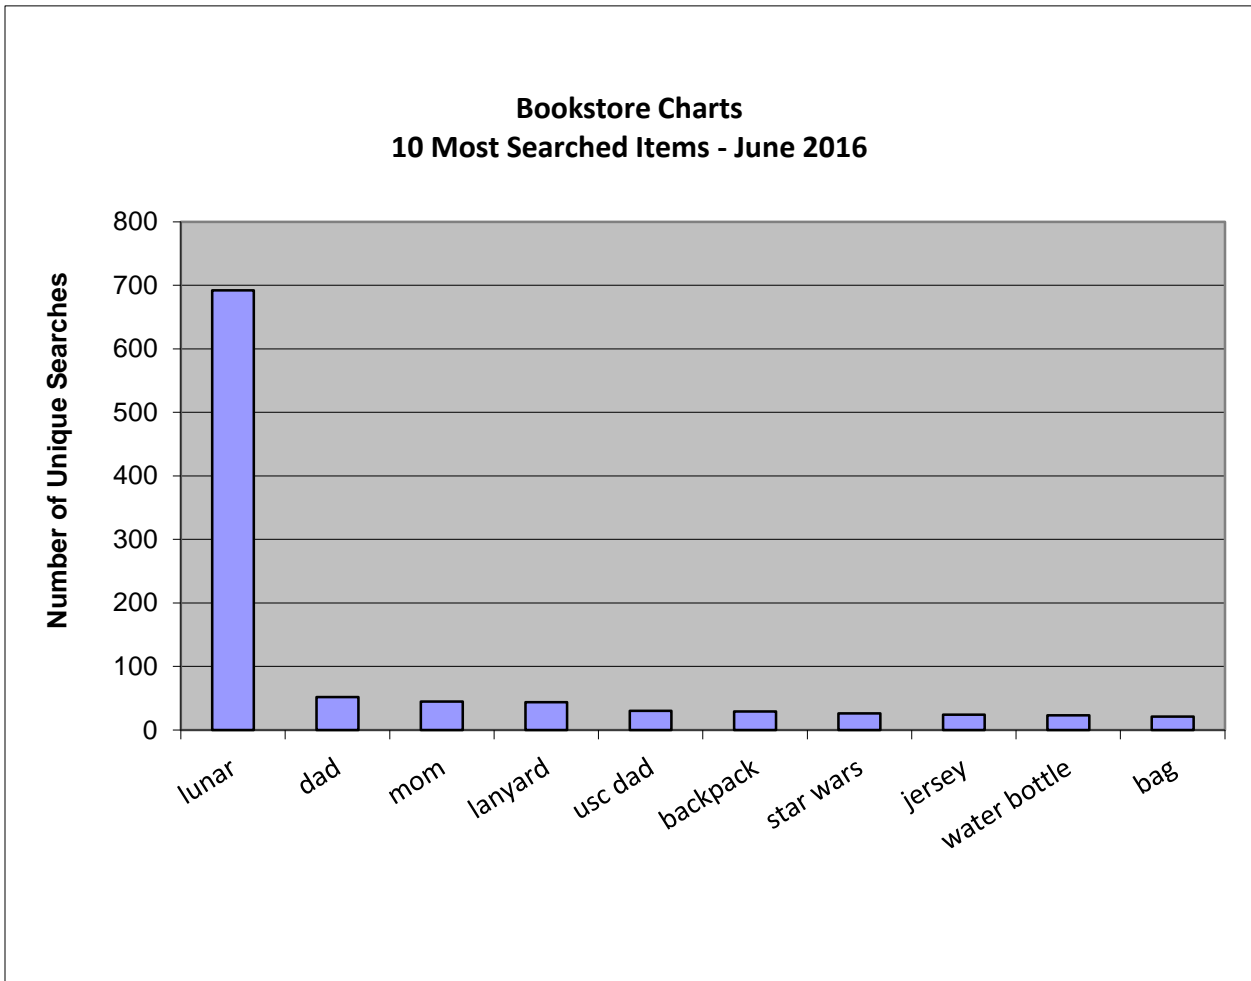

USCAUXILIARYSERVICESIT

Website Reports

June 2016

Confidential:

The information contained in this document is the exclusive and confidential property of The University of Southern California - Auxiliary Services IT. February not be shared with any other parties without the written permission of The University of Southern California - Auxiliary Service.