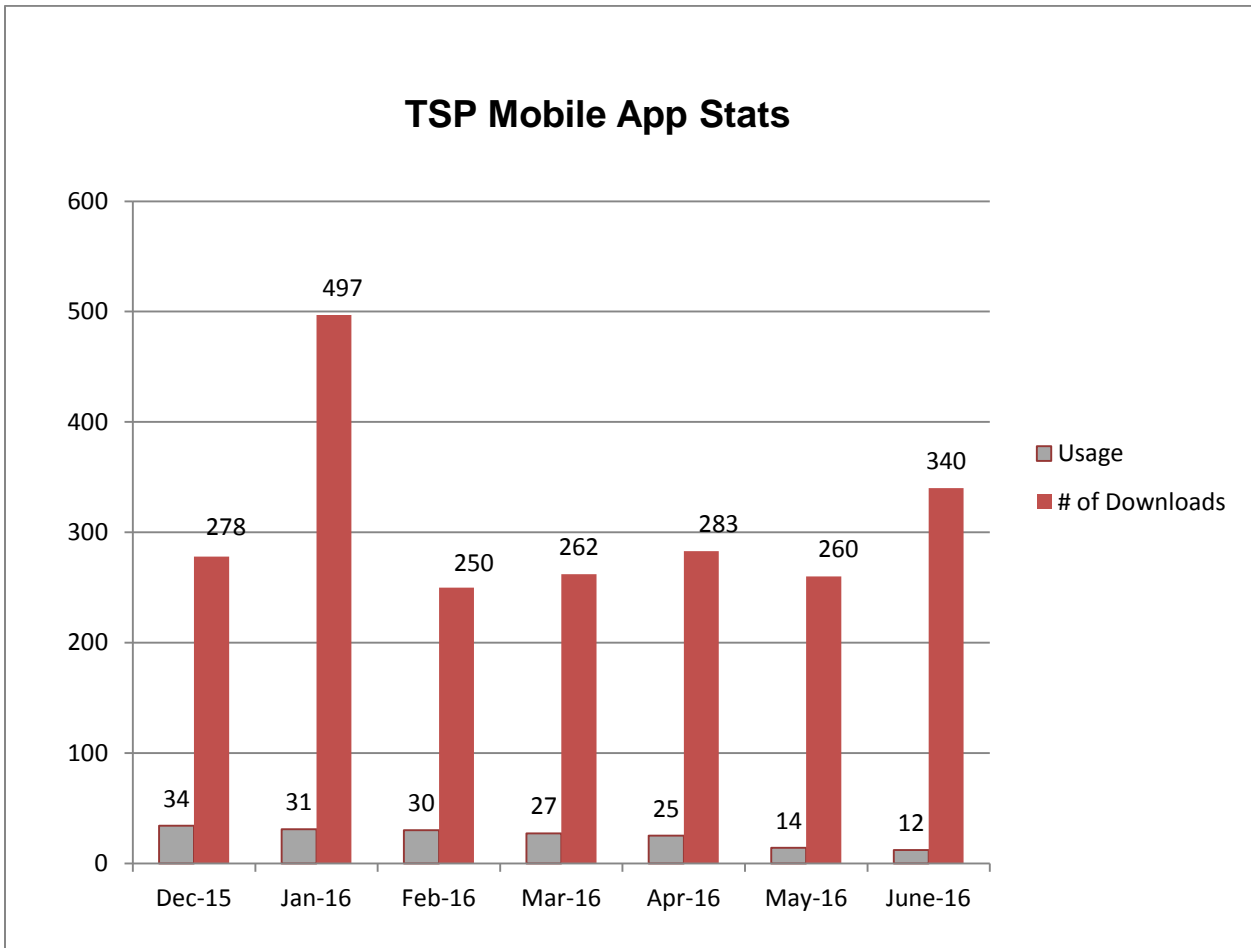

USCAUXILIARYSERVICESIT

Website Reports

June 2016

Confidential:

The information contained in this document is the exclusive and confidential property of The University of Southern California - Auxiliary Services IT. February not be shared with any other parties without the written permission of The University of Southern California - Auxiliary Service.