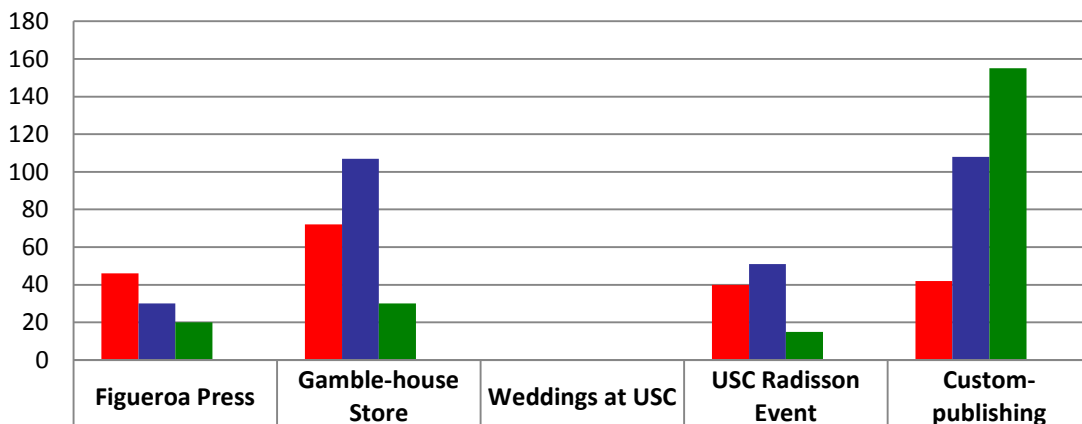

USCAUXILIARYSERVICESIT

Website Reports

June 2016

June 2016 Traffic Sources - Other Sites

	Figueroa Press	Gamble-house Store	Weddings at USC	USC Radisson Event	Custom-publishing
Search Engine	46	72	0	40	42
Referring Sites	30	107	0	51	108
Direct Traffic	20	30	0	15	155
Campaigns	0	0	0	0	0