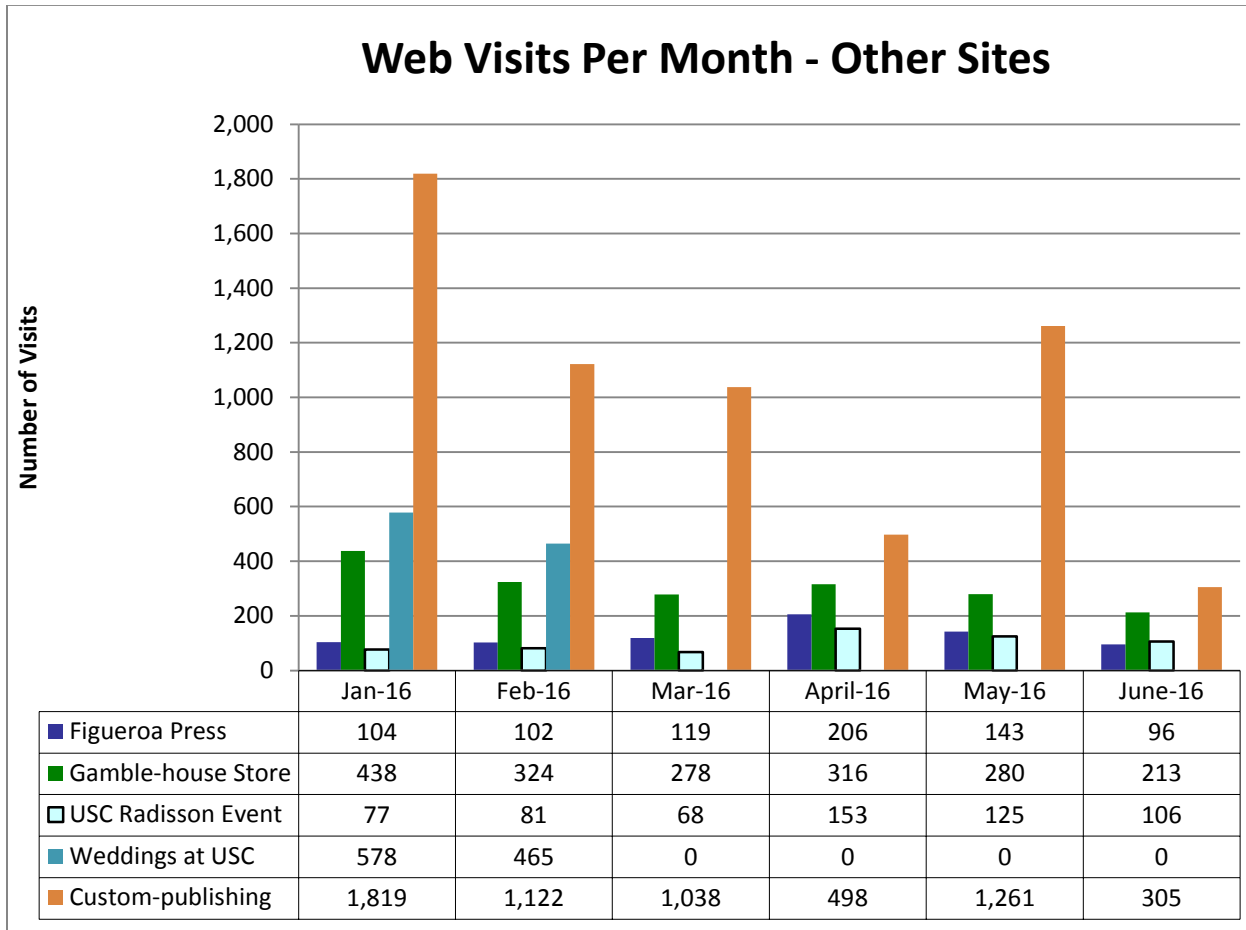

USCAUXILIARYSERVICESIT

Website Reports

June 2016

Confidential:

The information contained in this document is the exclusive and confidential property of The University of Southern California - Auxiliary Services IT February not be shared with any other parties without the written permission of The University of Southern California - Auxiliary Service.